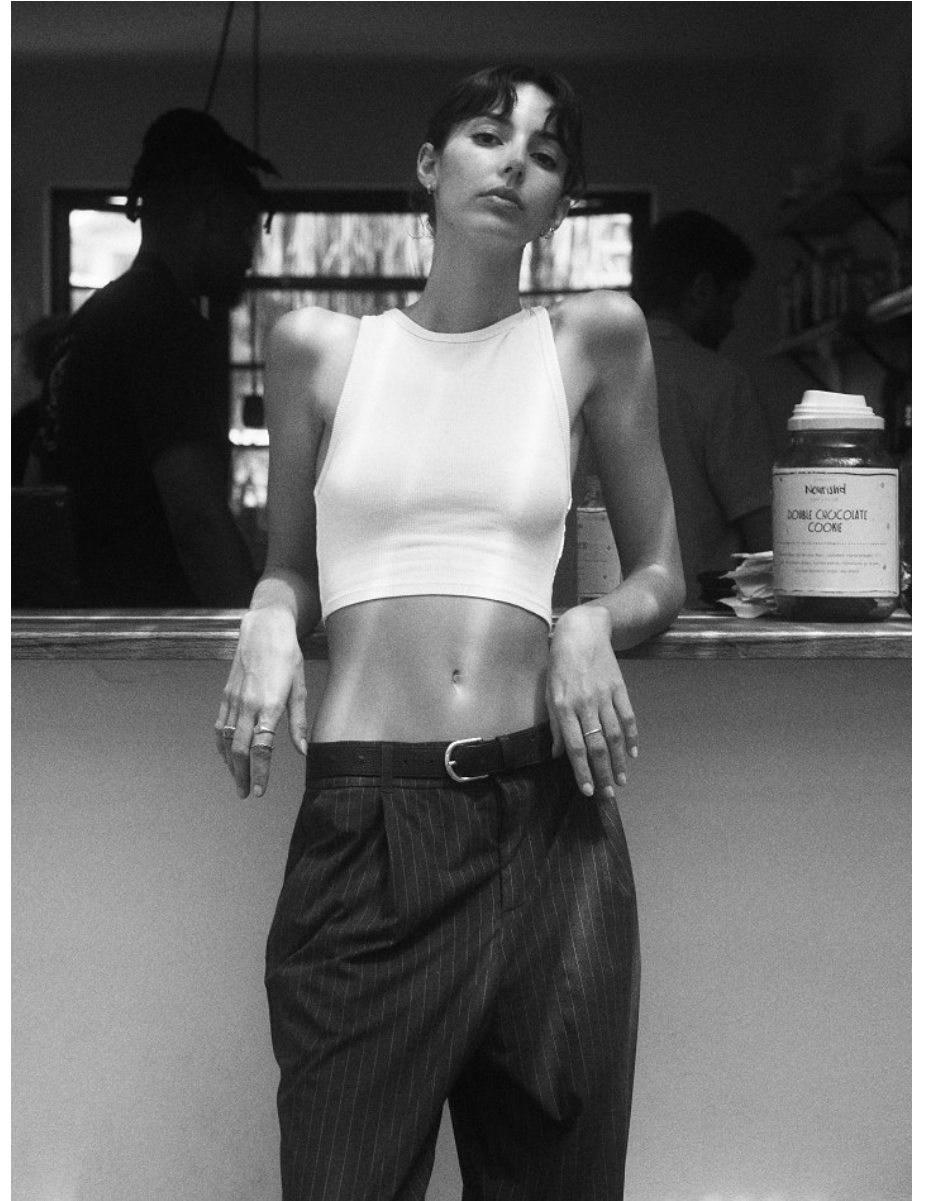

BOSS MODELS

CAPE TOWN

GISELLE VENTER

Height: 180cm Bust: 81cm Waist: 61cm Hips: 92cm Shoe: 5 UK Hair: Light Brown Eyes: Brown