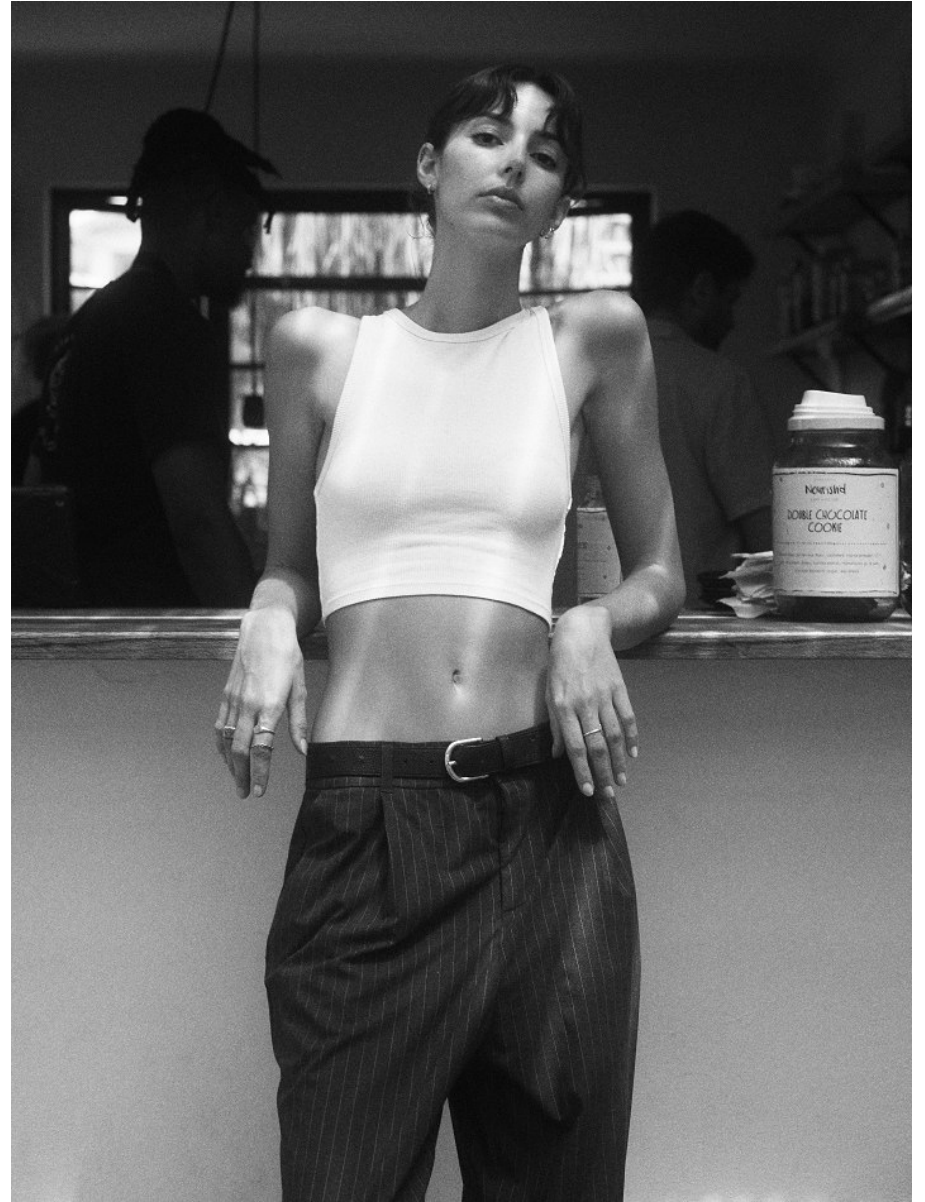

BOSS MODELS

CAPE TOWN

mode

GISELLE VENTER

Height: 180cm Bust: 79cm Waist: 61cm Hips: 88cm Shoe: 5 UK Hair: Light Brown Eyes: Brown

BOSS MODELS

CAPE TOWN

GISELLE VENTER