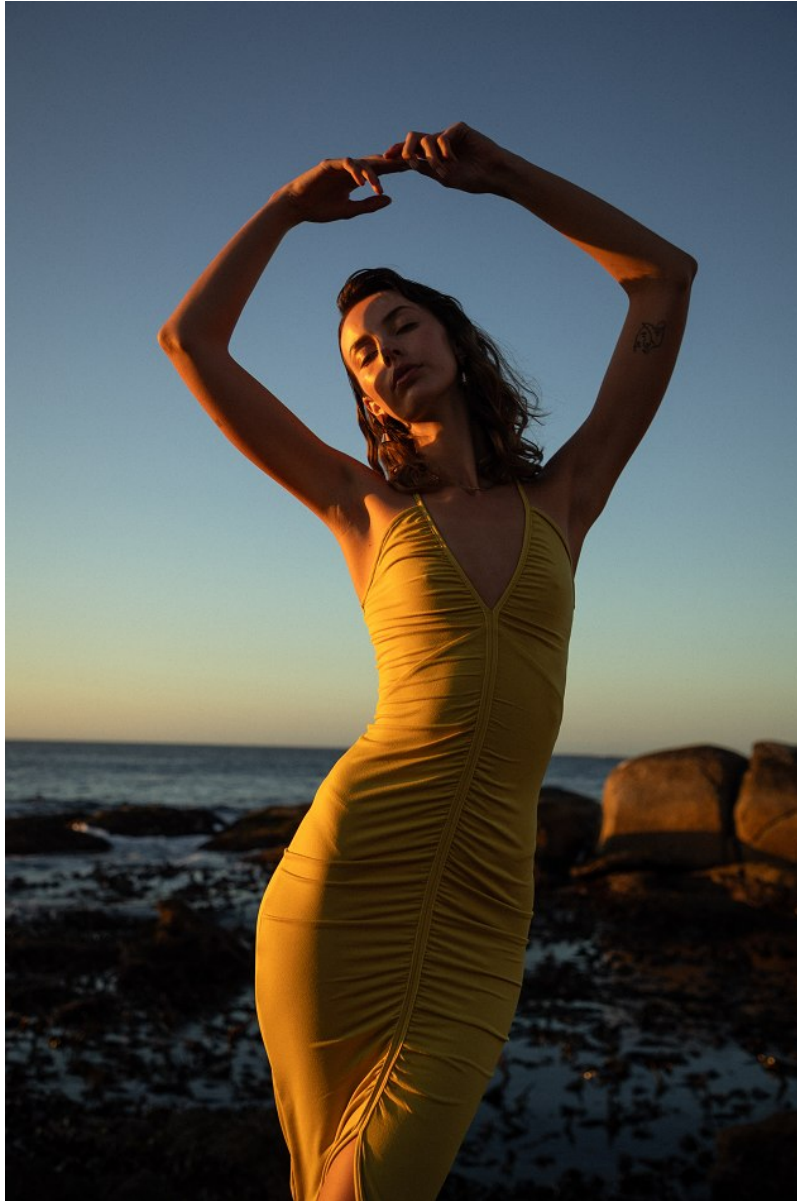

BOSS MODELS

CAPE TOWN

GISELLE VENTER

Height: 180cm Bust: 79cm Waist: 61cm Hips: 88cm Shoe: 5 UK Hair: Light Brown Eyes: Brown