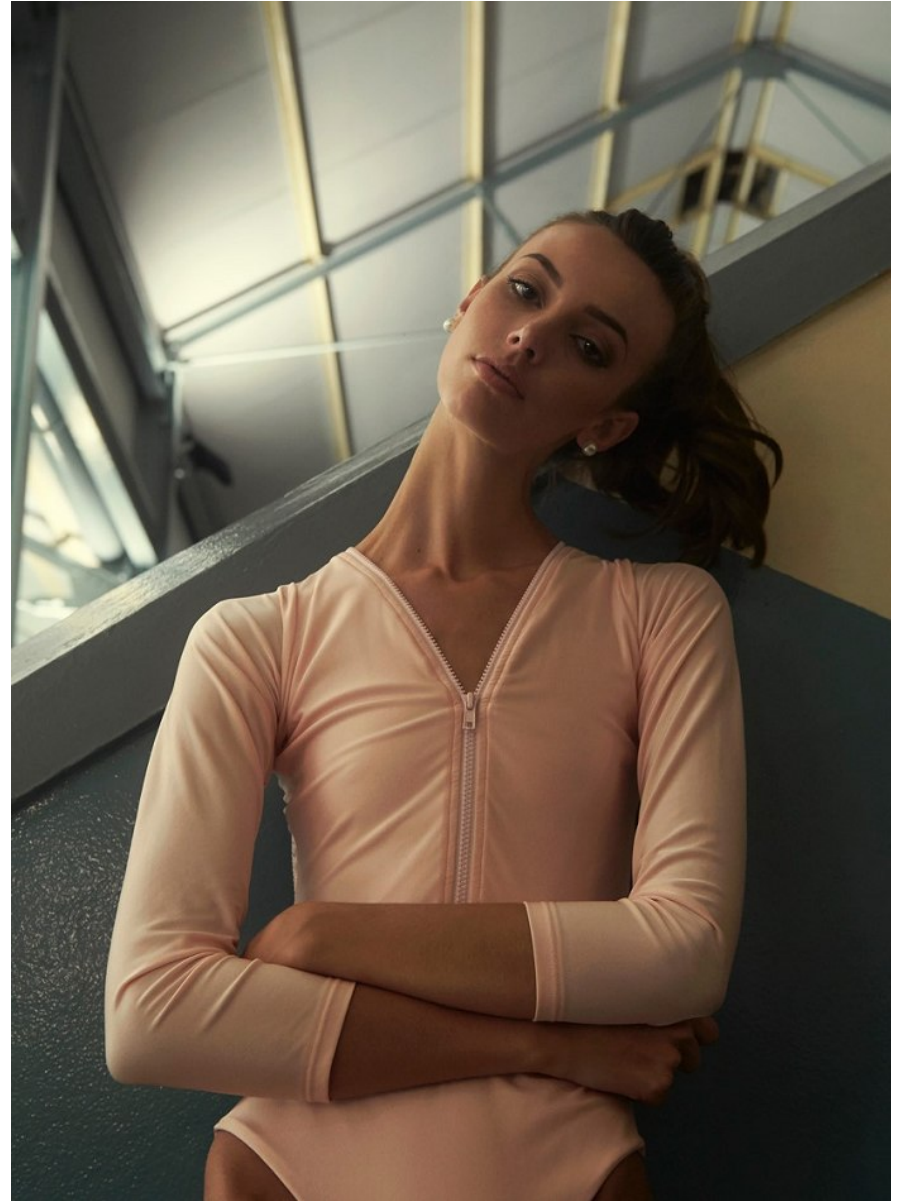

BOSS MODELS

CAPE TOWN

GISELLE VENTER

Height: 180cm Bust: 79cm Waist: 61cm Hips: 88cm Shoe: 5 UK Hair: Light Brown Eyes: Brown