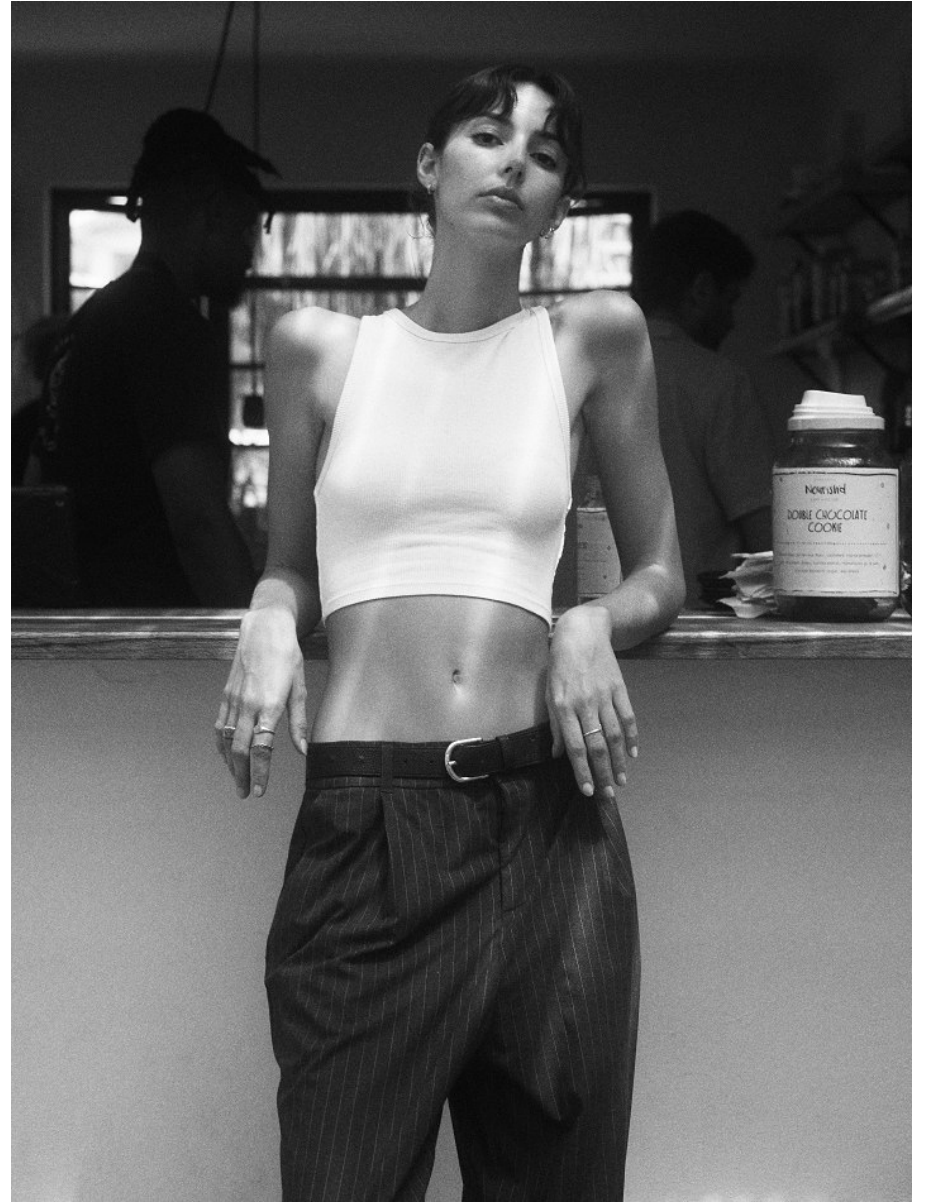

BOSS MODELS

CAPE TOWN

GISELLE VENTER

Height: 180cm Bust: 79cm Waist: 61cm Hips: 88cm Shoe: 5 UK Hair: Light Brown Eyes: Brown