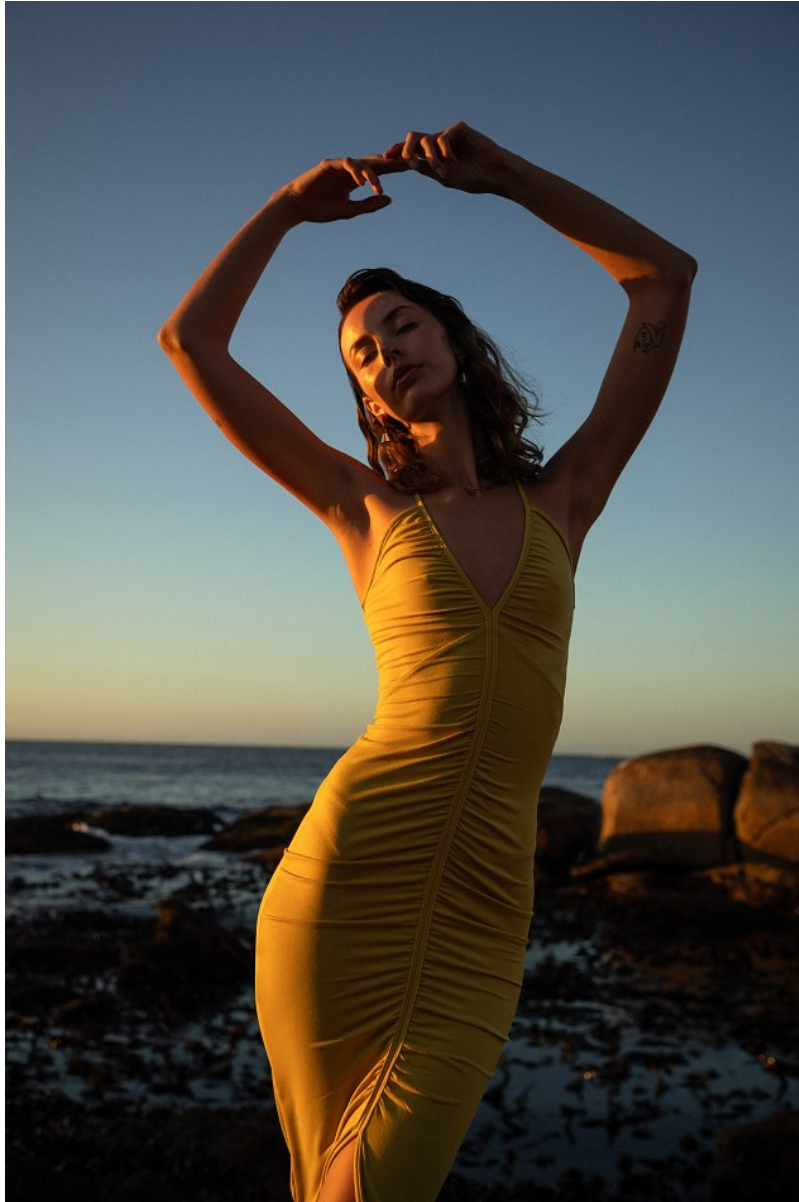

BOSS MODELS

CAPE TOWN

GISELLE VENTER

Height: 180cm Bust: 79cm Waist: 61cm Hips: 88cm Shoe: 5 UK Hair: Light Brown Eyes: Brown