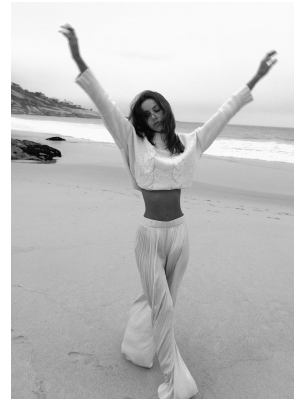

# BOSS MODELS

CAPE TOWN

## GISELLE VENTER

Height: 180cm Bust: 79cm Waist: 61cm Hips: 88cm Shoe: 5 UK Hair: Light Brown Eyes: Brown