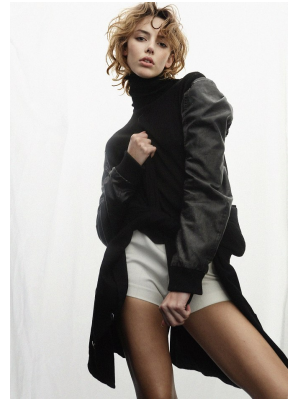

BOSS MODELS

CAPE TOWN

GISELLE VENTER

Height: 180cm Bust: 81cm Waist: 61cm Hips: 92cm Shoe: 5 UK Hair: Light Brown Eyes: Brown

BOSS MODELS

CAPE TOWN

GISELLE VENTER

Height: 180cm Bust: 81cm Waist: 61cm Hips: 92cm Shoe: 5 UK Hair: Light Brown Eyes: Brown

BOSS MODELS

CAPE TOWN

GISELLE VENTER

Height: 180cm Bust: 81cm Waist: 61cm Hips: 92cm Shoe: 5 UK Hair: Light Brown Eyes: Brown