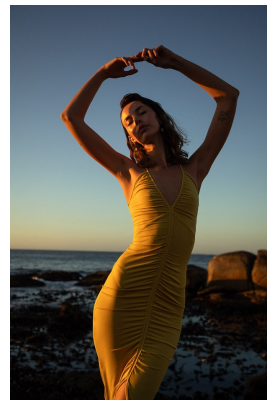

BOSS MODELS

CAPE TOWN

GISELLE VENTER

Height: 180cm Bust: 79cm Waist: 61cm Hips: 88cm Shoe: 5 UK Hair: Light Brown Eyes: Brown

BOSS MODELS

CAPE TOWN

GISELLE VENTER

Height: 180cm Bust: 79cm Waist: 61cm Hips: 88cm Shoe: 5 UK Hair: Light Brown Eyes: Brown

BOSS MODELS

CAPE TOWN

GISELLE VENTER

Height: 180cm Bust: 79cm Waist: 61cm Hips: 88cm Shoe: 5 UK Hair: Light Brown Eyes: Brown