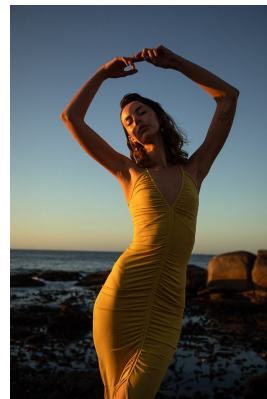

BOSS MODELS

CAPE TOWN

GISELLE VENTER

Height: 180cm Bust: 81cm Waist: 61cm Hips: 92cm Shoe: 5 UK Hair: Light Brown Eyes: Brown

BOSS MODELS

CAPE TOWN

GISELLE VENTER

Height: 180cm Bust: 81cm Waist: 61cm Hips: 92cm Shoe: 5 UK Hair: Light Brown Eyes: Brown

BOSS MODELS

CAPE TOWN

GISELLE VENTER

Height: 180cm Bust: 81cm Waist: 61cm Hips: 92cm Shoe: 5 UK Hair: Light Brown Eyes: Brown