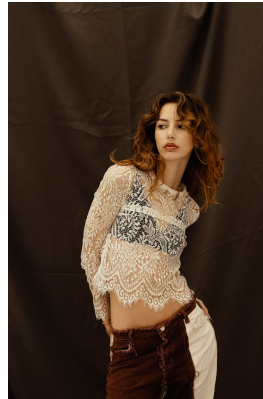

BOSS MODELS

CAPE TOWN

GISELLE VENTER

Height: 180cm Bust: 79cm Waist: 61cm Hips: 88cm Shoe: 5 UK Hair: Light Brown Eyes: Brown

BOSS MODELS

CAPE TOWN

GISELLE VENTER

Height: 180cm Bust: 79cm Waist: 61cm Hips: 88cm Shoe: 5 UK Hair: Light Brown Eyes: Brown

BOSS MODELS

CAPE TOWN

GISELLE VENTER

Height: 180cm Bust: 79cm Waist: 61cm Hips: 88cm Shoe: 5 UK Hair: Light Brown Eyes: Brown