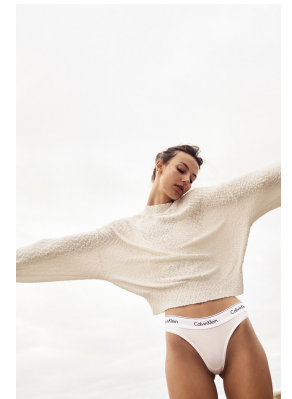

# BOSS MODELS

CAPE TOWN

## GISELLE VENTER

Height: 180cm Bust: 79cm Waist: 61cm Hips: 88cm Shoe: 5 UK Hair: Light Brown Eyes: Brown