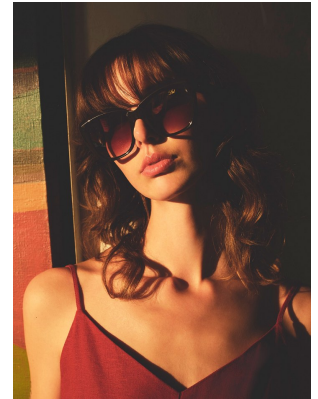

# BOSS MODELS

CAPE TOWN

## GISELLE VENTER

Height: 180cm Bust: 79cm Waist: 61cm Hips: 88cm Shoe: 5 UK Hair: Light Brown Eyes: Brown