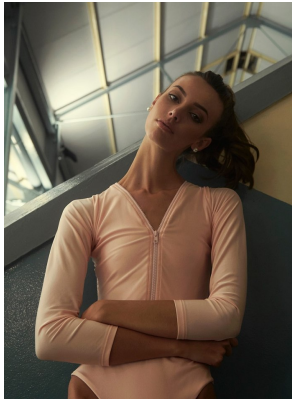

# BOSS MODELS

CAPE TOWN

## GISELLE VENTER

Height: 180cm Bust: 79cm Waist: 61cm Hips: 88cm Shoe: 5 UK Hair: Light Brown Eyes: Brown