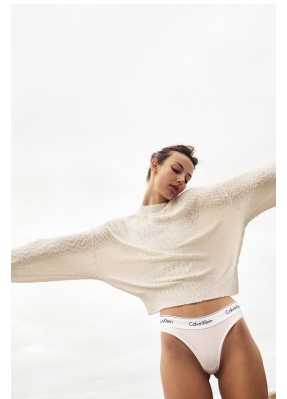

BOSS MODELS

CAPE TOWN

GISELLE VENTER

Height: 180cm Bust: 81cm Waist: 61cm Hips: 92cm Shoe: 5 UK Hair: Light Brown Eyes: Brown

BOSS MODELS

CAPE TOWN

GISELLE VENTER

Height: 180cm Bust: 81cm Waist: 61cm Hips: 92cm Shoe: 5 UK Hair: Light Brown Eyes: Brown

BOSS MODELS

CAPE TOWN

GISELLE VENTER

Height: 180cm Bust: 81cm Waist: 61cm Hips: 92cm Shoe: 5 UK Hair: Light Brown Eyes: Brown