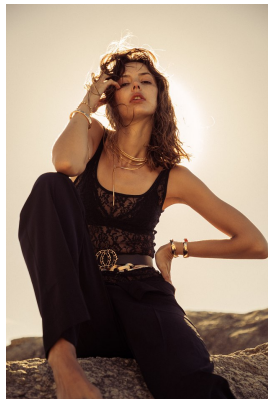

BOSS MODELS

CAPE TOWN

GISELLE VENTER

Height: 180cm Bust: 81cm Waist: 61cm Hips: 92cm Shoe: 5 UK Hair: Light Brown Eyes: Brown

BOSS MODELS

CAPE TOWN

GISELLE VENTER

Height: 180cm Bust: 81cm Waist: 61cm Hips: 92cm Shoe: 5 UK Hair: Light Brown Eyes: Brown

BOSS MODELS

CAPE TOWN

GISELLE VENTER

Height: 180cm Bust: 81cm Waist: 61cm Hips: 92cm Shoe: 5 UK Hair: Light Brown Eyes: Brown