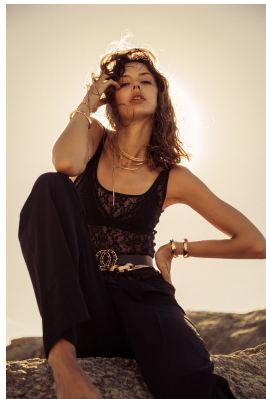

BOSS MODELS

CAPE TOWN

GISELLE VENTER

Height: 180cm Bust: 79cm Waist: 61cm Hips: 88cm Shoe: 5 UK Hair: Light Brown Eyes: Brown

BOSS MODELS

CAPE TOWN

GISELLE VENTER

Height: 180cm Bust: 79cm Waist: 61cm Hips: 88cm Shoe: 5 UK Hair: Light Brown Eyes: Brown

BOSS MODELS

CAPE TOWN

GISELLE VENTER

Height: 180cm Bust: 79cm Waist: 61cm Hips: 88cm Shoe: 5 UK Hair: Light Brown Eyes: Brown