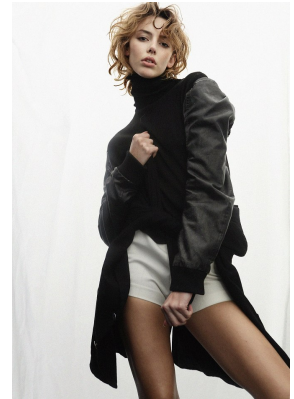

# BOSS MODELS

CAPE TOWN

## GISELLE VENTER

Height: 180cm Bust: 79cm Waist: 61cm Hips: 88cm Shoe: 5 UK Hair: Light Brown Eyes: Brown