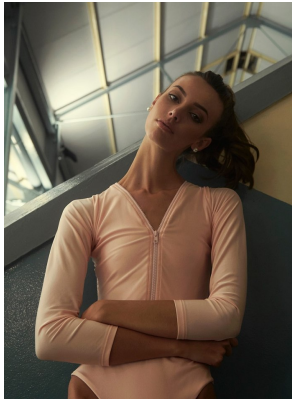

BOSS MODELS

CAPE TOWN

GISELLE VENTER

Height: 180cm Bust: 81cm Waist: 61cm Hips: 92cm Shoe: 5 UK Hair: Light Brown Eyes: Brown

BOSS MODELS

CAPE TOWN

GISELLE VENTER

Height: 180cm Bust: 81cm Waist: 61cm Hips: 92cm Shoe: 5 UK Hair: Light Brown Eyes: Brown

BOSS MODELS

CAPE TOWN

GISELLE VENTER

Height: 180cm Bust: 81cm Waist: 61cm Hips: 92cm Shoe: 5 UK Hair: Light Brown Eyes: Brown