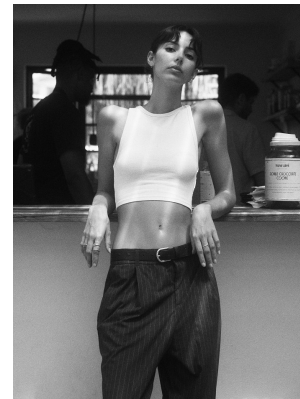

# BOSS MODELS

CAPE TOWN

## GISELLE VENTER

Height: 180cm Bust: 79cm Waist: 61cm Hips: 88cm Shoe: 5 UK Hair: Light Brown Eyes: Brown