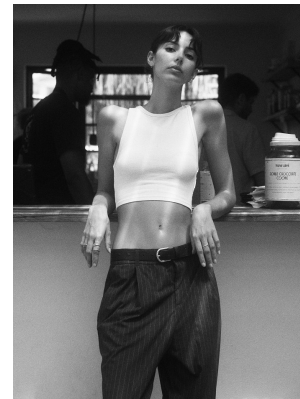

BOSS MODELS

CAPE TOWN

GISELLE VENTER

Height: 180cm Bust: 79cm Waist: 61cm Hips: 88cm Shoe: 5 UK Hair: Light Brown Eyes: Brown

BOSS MODELS

CAPE TOWN

GISELLE VENTER

Height: 180cm Bust: 79cm Waist: 61cm Hips: 88cm Shoe: 5 UK Hair: Light Brown Eyes: Brown

BOSS MODELS

CAPE TOWN

GISELLE VENTER

Height: 180cm Bust: 79cm Waist: 61cm Hips: 88cm Shoe: 5 UK Hair: Light Brown Eyes: Brown