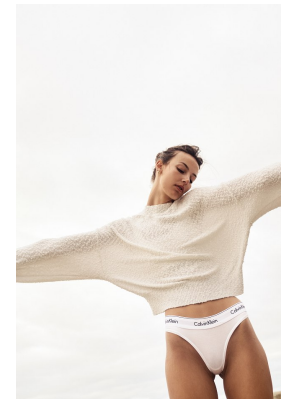

BOSS MODELS

CAPE TOWN

GISELLE VENTER

Height: 180cm Bust: 79cm Waist: 61cm Hips: 88cm Shoe: 5 UK Hair: Light Brown Eyes: Brown

BOSS MODELS

CAPE TOWN

GISELLE VENTER

Height: 180cm Bust: 79cm Waist: 61cm Hips: 88cm Shoe: 5 UK Hair: Light Brown Eyes: Brown

BOSS MODELS

CAPE TOWN

GISELLE VENTER

Height: 180cm Bust: 79cm Waist: 61cm Hips: 88cm Shoe: 5 UK Hair: Light Brown Eyes: Brown