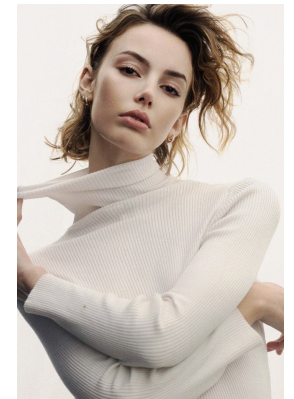

# BOSS MODELS

CAPE TOWN

## GISELLE VENTER

Height: 180cm Bust: 79cm Waist: 61cm Hips: 88cm Shoe: 5 UK Hair: Light Brown Eyes: Brown