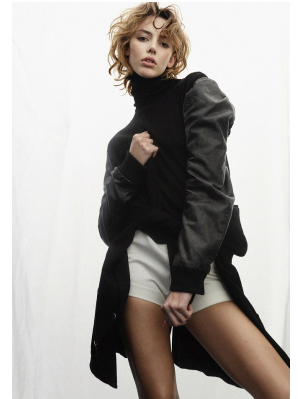

# BOSS MODELS

CAPE TOWN

## GISELLE VENTER

Height: 180cm Bust: 79cm Waist: 61cm Hips: 88cm Shoe: 5 UK Hair: Light Brown Eyes: Brown