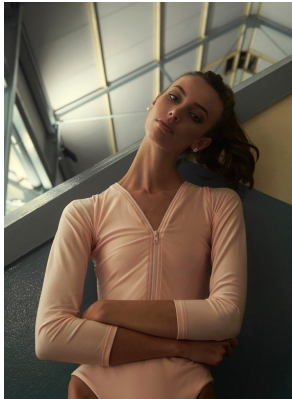

BOSS MODELS

CAPE TOWN

GISELLE VENTER

Height: 180cm Bust: 79cm Waist: 61cm Hips: 88cm Shoe: 5 UK Hair: Light Brown Eyes: Brown

BOSS MODELS

CAPE TOWN

GISELLE VENTER

Height: 180cm Bust: 79cm Waist: 61cm Hips: 88cm Shoe: 5 UK Hair: Light Brown Eyes: Brown

BOSS MODELS

CAPE TOWN

GISELLE VENTER

Height: 180cm Bust: 79cm Waist: 61cm Hips: 88cm Shoe: 5 UK Hair: Light Brown Eyes: Brown