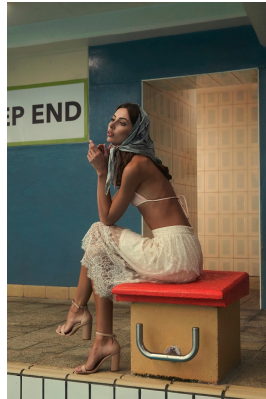

# BOSS MODELS

CAPE TOWN

## GISELLE VENTER

Height: 180cm Bust: 79cm Waist: 61cm Hips: 88cm Shoe: 5 UK Hair: Light Brown Eyes: Brown