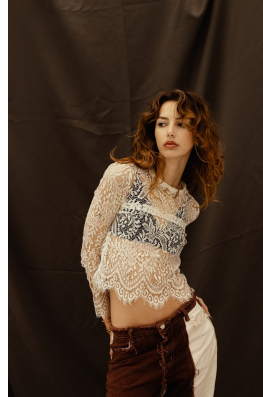

BOSS MODELS

CAPE TOWN

GISELLE VENTER

Height: 180cm Bust: 79cm Waist: 61cm Hips: 88cm Shoe: 5 UK Hair: Light Brown Eyes: Brown