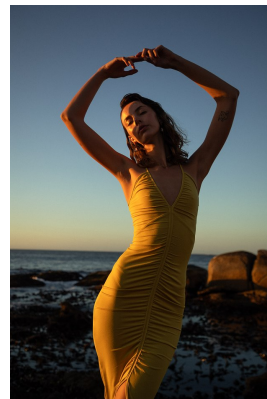

BOSS MODELS

CAPE TOWN

GISELLE VENTER

Height: 180cm Bust: 79cm Waist: 61cm Hips: 88cm Shoe: 5 UK Hair: Light Brown Eyes: Brown