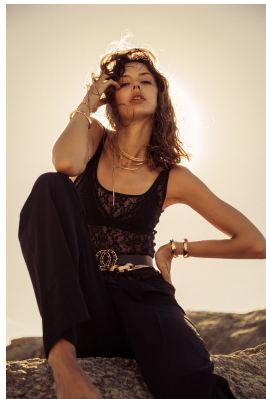

# BOSS MODELS

CAPE TOWN

## GISELLE VENTER

Height: 180cm Bust: 79cm Waist: 61cm Hips: 88cm Shoe: 5 UK Hair: Light Brown Eyes: Brown