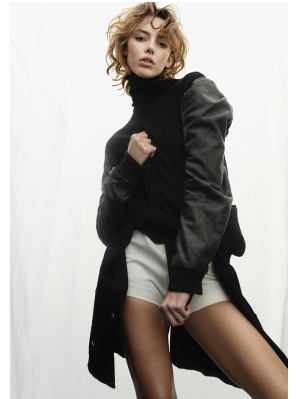

BOSS MODELS

CAPE TOWN

GISELLE VENTER

Height: 180cm Bust: 79cm Waist: 61cm Hips: 88cm Shoe: 5 UK Hair: Light Brown Eyes: Brown

BOSS MODELS

CAPE TOWN

GISELLE VENTER

Height: 180cm Bust: 79cm Waist: 61cm Hips: 88cm Shoe: 5 UK Hair: Light Brown Eyes: Brown

BOSS MODELS

CAPE TOWN

GISELLE VENTER

Height: 180cm Bust: 79cm Waist: 61cm Hips: 88cm Shoe: 5 UK Hair: Light Brown Eyes: Brown