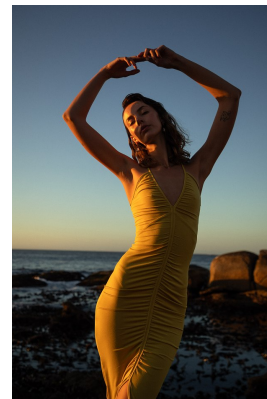

BOSS MODELS

CAPE TOWN

GISELLE VENTER

Height: 180cm Bust: 79cm Waist: 61cm Hips: 88cm Shoe: 5 UK Hair: Light Brown Eyes: Brown