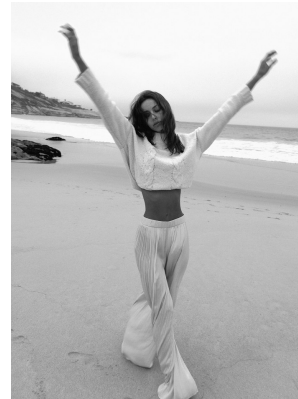

BOSS MODELS

CAPE TOWN

GISELLE VENTER

Height: 180cm Bust: 81cm Waist: 61cm Hips: 92cm Shoe: 5 UK Hair: Light Brown Eyes: Brown

BOSS MODELS

CAPE TOWN

GISELLE VENTER

Height: 180cm Bust: 81cm Waist: 61cm Hips: 92cm Shoe: 5 UK Hair: Light Brown Eyes: Brown

BOSS MODELS

CAPE TOWN

GISELLE VENTER

Height: 180cm Bust: 81cm Waist: 61cm Hips: 92cm Shoe: 5 UK Hair: Light Brown Eyes: Brown