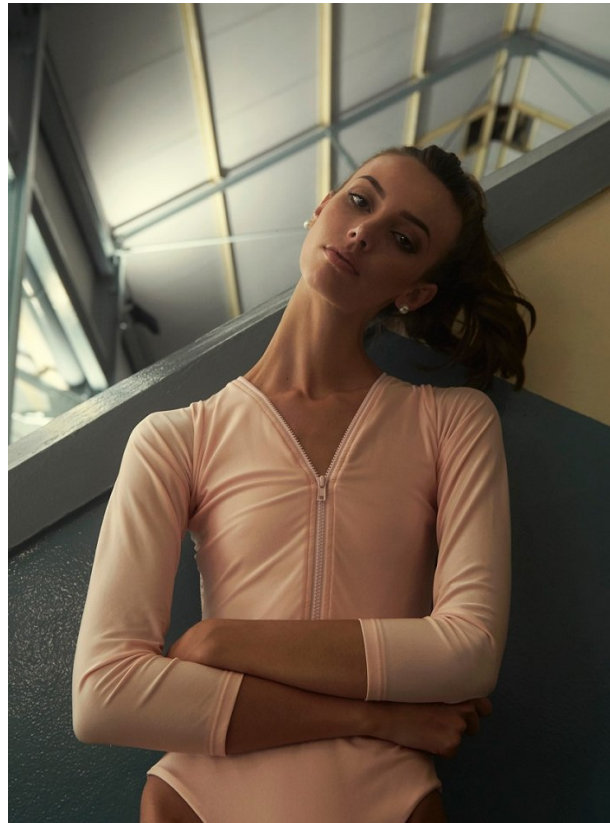

HERBIE BLADY:
SMART MADIE R599,
FOSCHINI
LUPERDELMAADIE
R1 499, ZARA
LANG ROMP
R2 999, GUESS
KORE BRUIN ROMP
R899, FOREVER NEW,
STEWELS R1 399, ZARA

GISELLE VENTER

Height: 180cm Bust: 79cm Waist: 61cm Hips: 88cm Shoe: 5 UK Hair: Light Brown Eyes: Brown

BOSS MODELS

CAPE TOWN

mode

38 moirisc.co.za | AUGUSTUS 2024

GISELLE VENTER

Height: 180cm Bust: 79cm Waist: 61cm Hips: 88cm Shoe: 5 UK Hair: Light Brown Eyes: Brown

BOSS MODELS

CAPE TOWN