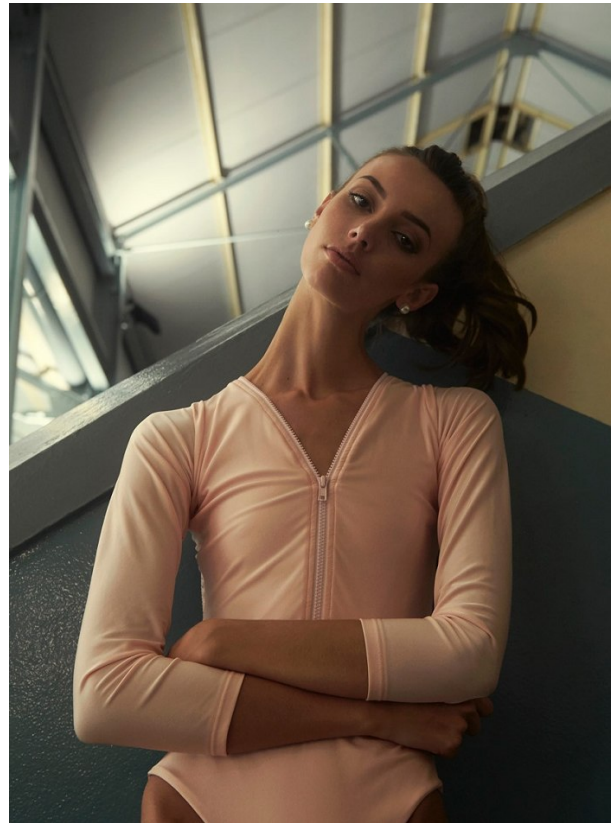

HERBIE BLADY:
SMART MADIE R599,
FOSCHINI
LUPERDELMAADIE
R1 499, ZARA
LANG ROMP
R2 999, GUESS
KORE BRUIN ROMP
R899, FOREVER NEW,
STEWELS R1 399, ZARA

GISELLE VENTER

Height: 180cm Bust: 79cm Waist: 61cm Hips: 88cm Shoe: 5 UK Hair: Light Brown Eyes: Brown

BOSS MODELS

CAPE TOWN

mode

38 | moirisc.co.za | AUGUSTUS 2024

GISELLE VENTER

Height: 180cm Bust: 79cm Waist: 61cm Hips: 88cm Shoe: 5 UK Hair: Light Brown Eyes: Brown

BOSS MODELS

CAPE TOWN