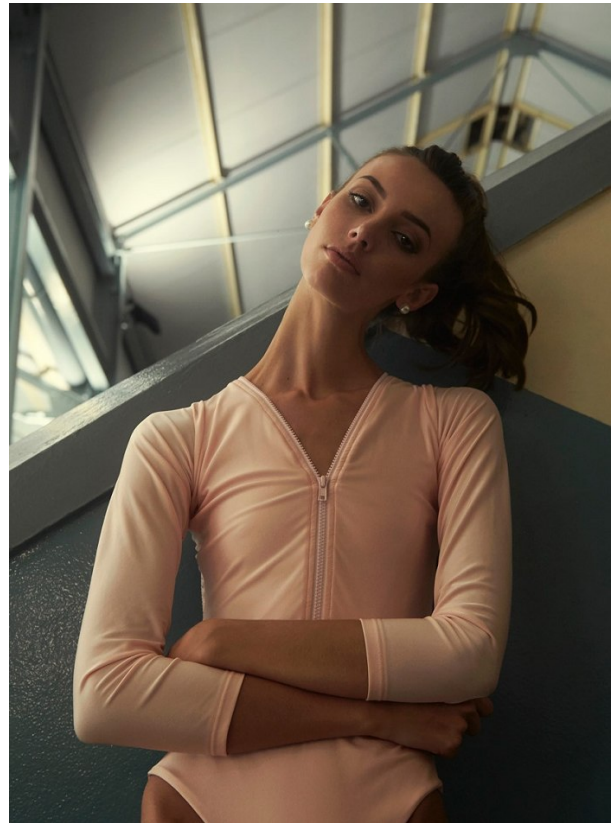

BOSS MODELS

CAPE TOWN

mode

VORSE BLADY:
JAS R1 795
FOREVER NEW
DORNA ADWE
R1 499, ZARA
SMART KOK
R2 999, DIESEL
SILVERSLURIGE TOP
R1 399, FOREVER NEW
STEWELS R22 999,
DIESEL
SMART BARRET
R325, FOSCHINI
CORBELLE R200,
LOVISA

HERBIE BLADY:
SMART MADIE R199,
FOSCHINI
LUPERDELMAKIE
R1 499, ZARA
LANG ROMP
R2 999, GUESS
KORE BRUIN ROMP
R899, FOREVER NEW,
STEWELS R1 399, ZARA

GISELLE VENTER

Height: 180cm Bust: 79cm Waist: 61cm Hips: 88cm Shoe: 5 UK Hair: Light Brown Eyes: Brown

BOSS MODELS

CAPE TOWN

mode

38 moirisco.co.za | AUGUSTUS 2024

GISELLE VENTER

Height: 180cm Bust: 79cm Waist: 61cm Hips: 88cm Shoe: 5 UK Hair: Light Brown Eyes: Brown

BOSS MODELS

CAPE TOWN