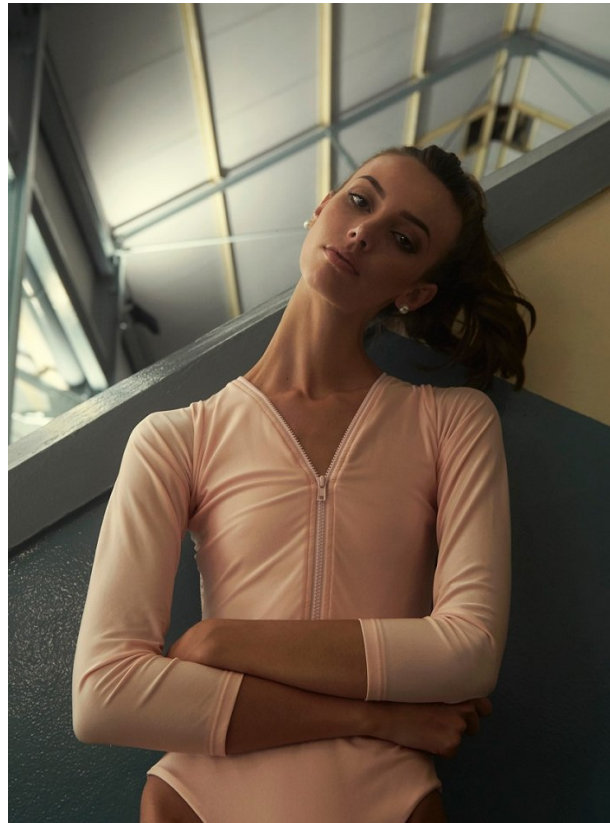

HERBIE BLADY:
SMART MADIE R599,
FOSCHINI
LUPERVELLA R616
R1 499, ZARA
LANG ROMP
R2 899, GUESS
KORE BRUIN ROMP
R899, FOREVER NEW,
STEWELS R1 399, ZARA

GISELLE VENTER

Height: 180cm Bust: 81cm Waist: 61cm Hips: 92cm Shoe: 5 UK Hair: Light Brown Eyes: Brown

BOSS MODELS

CAPE TOWN

mode

38 moirisc.co.za | AUGUSTUS 2024

GISELLE VENTER

Height: 180cm Bust: 81cm Waist: 61cm Hips: 92cm Shoe: 5 UK Hair: Light Brown Eyes: Brown

BOSS MODELS

CAPE TOWN