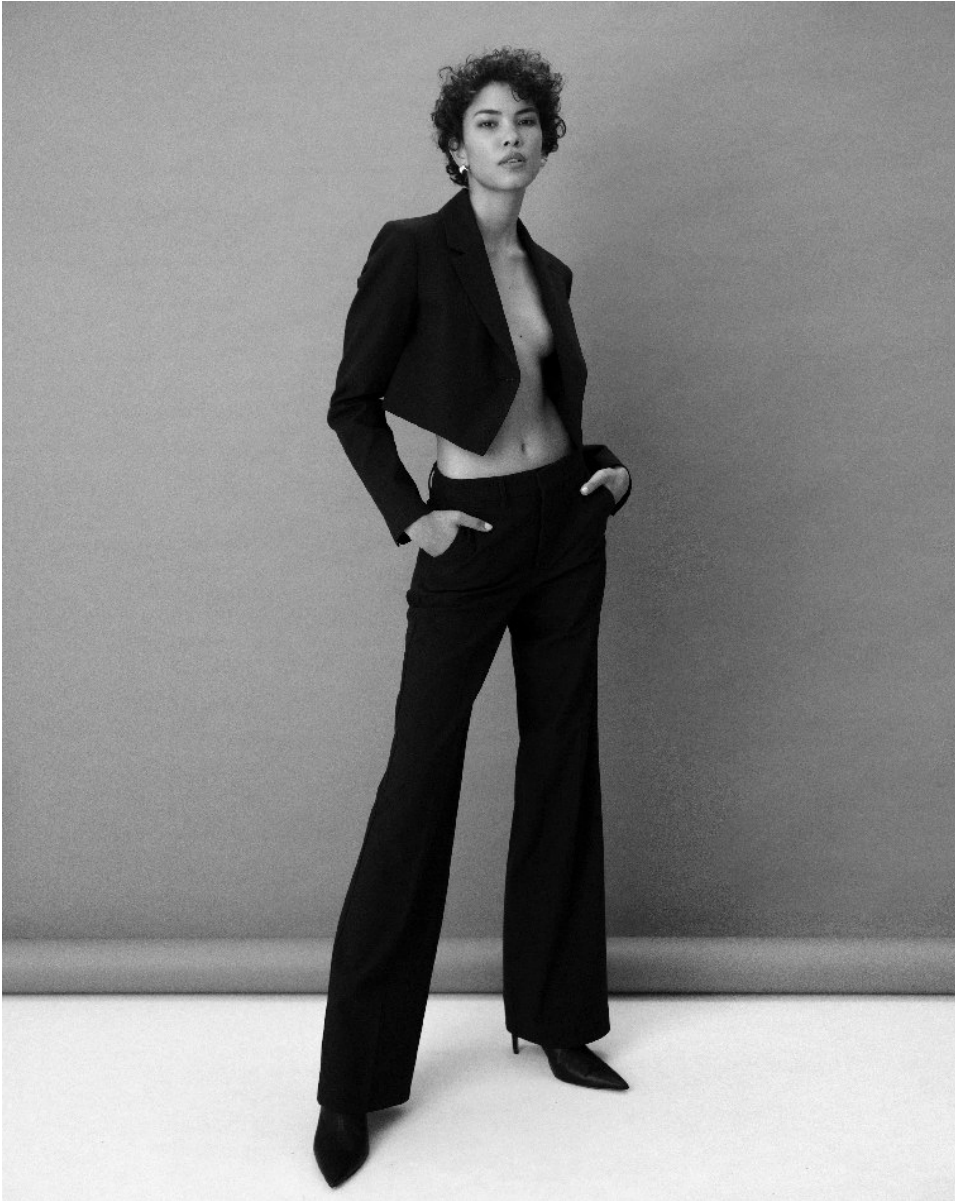

BOSS MODELS

CAPE TOWN

NINA HENRY

Height: 177cm Bust: 82cm Waist: 65cm Hips: 95cm Shoe: 4.5 UK Hair: Black Eyes: Brown

BOSS MODELS

CAPE TOWN

NINA HENRY

Height: 177cm Bust: 82cm Waist: 65cm Hips: 95cm Shoe: 4.5 UK Hair: Black Eyes: Brown