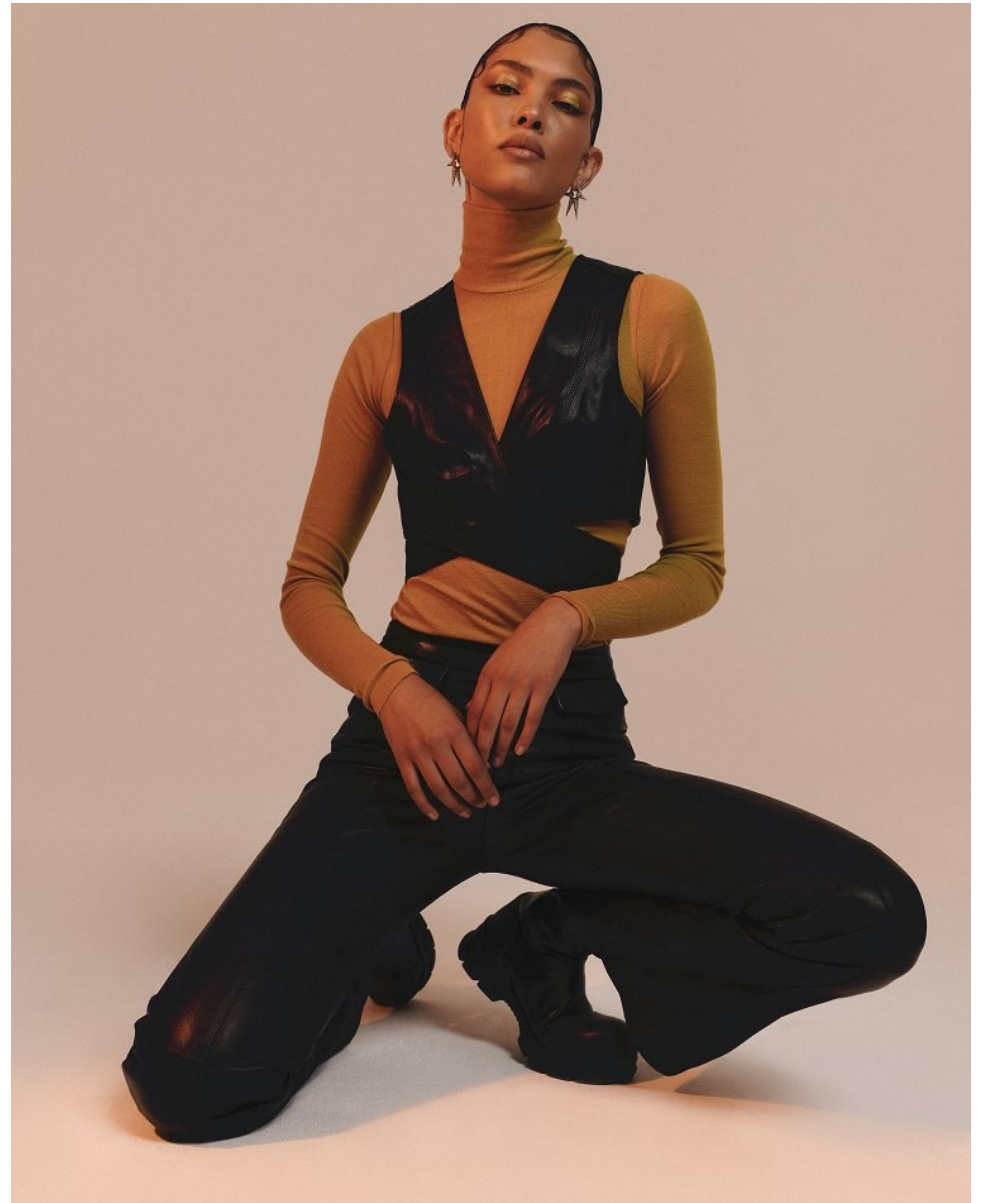

BOSS MODELS

CAPE TOWN

Height: 177cm Bust: 82cm Waist: 65cm Hips: 95cm Shoe: 4.5 UK Hair: Black Eyes: Brown