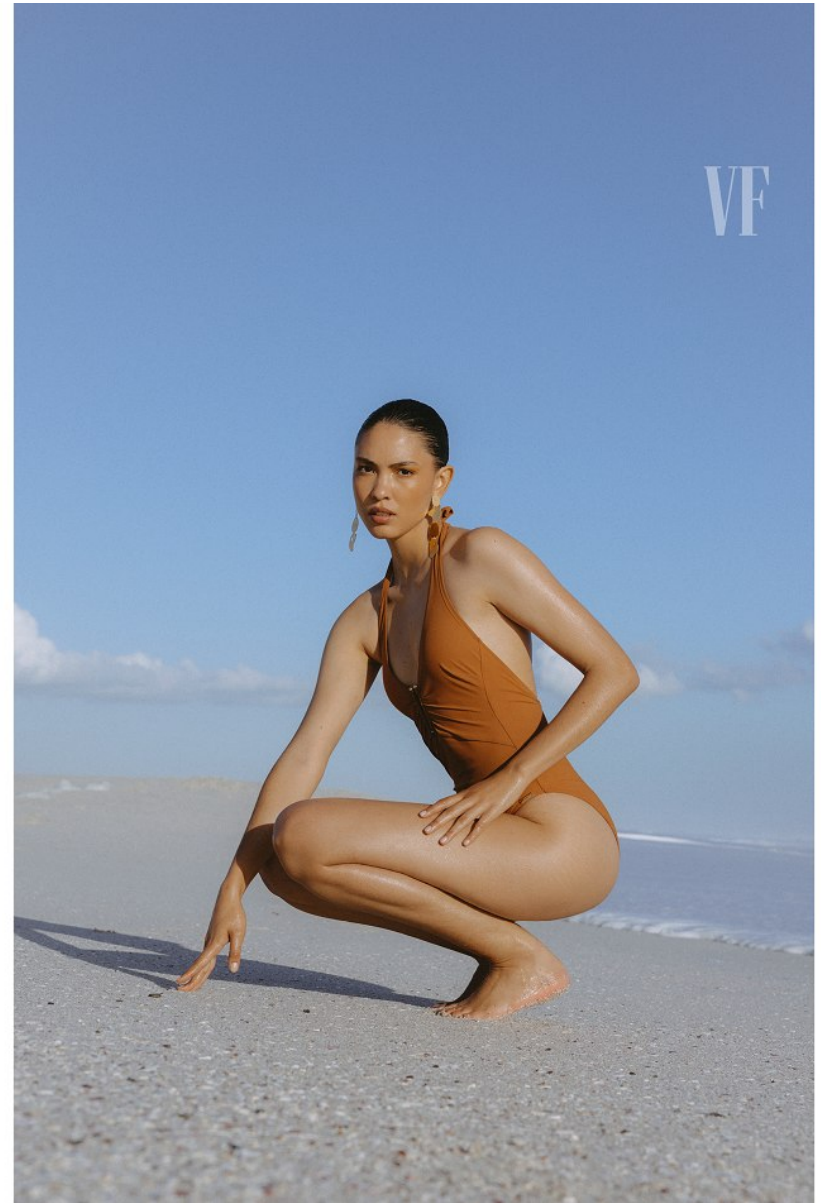

# BOSS MODELS

CAPE TOWN

NINA HENRY

Height: 177cm Bust: 82cm Waist: 65cm Hips: 95cm Shoe: 4.5 UK Hair: Black Eyes: Brown