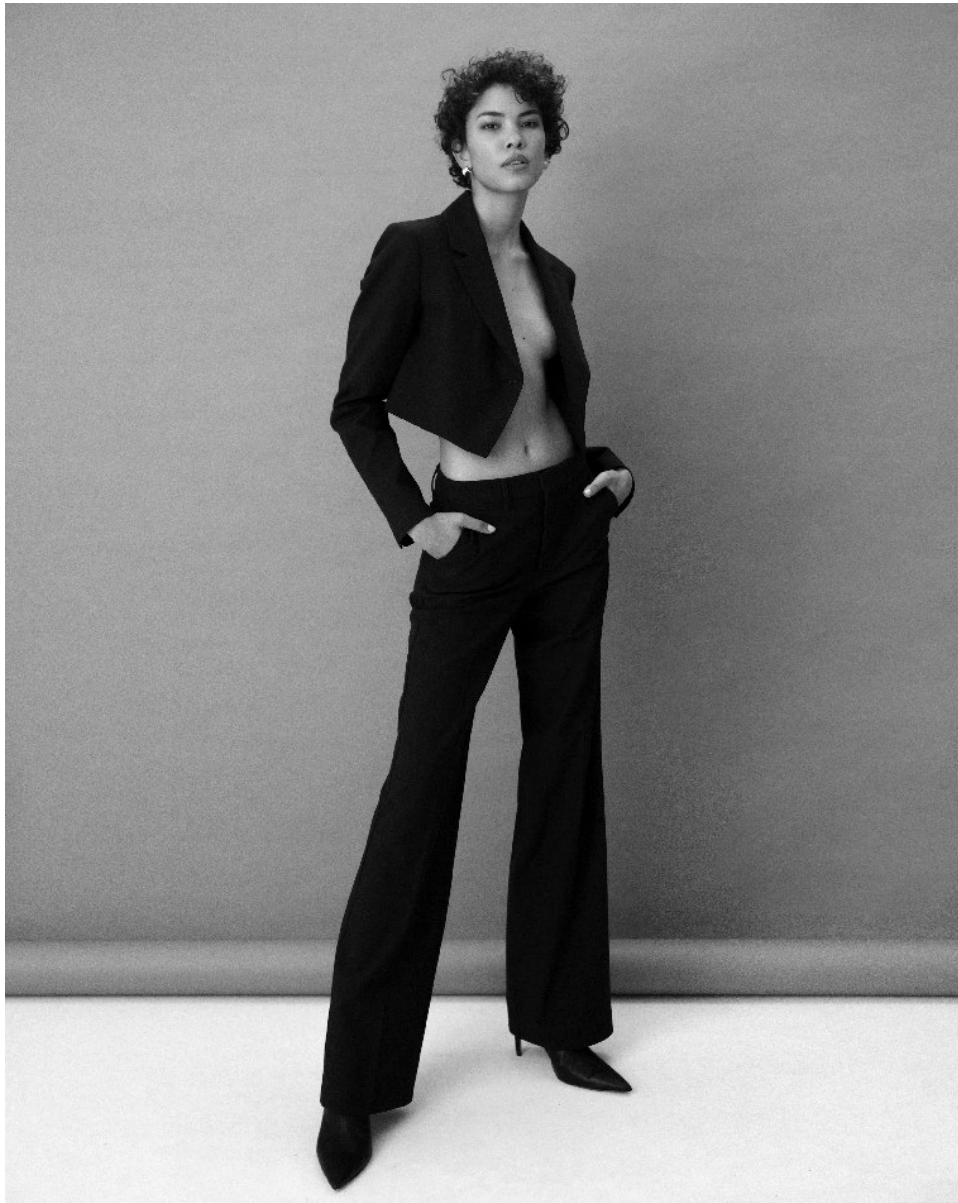

BOSS MODELS

CAPE TOWN

NINA HENRY

Height: 177cm Bust: 82cm Waist: 65cm Hips: 95cm Shoe: 4.5 UK Hair: Black Eyes: Brown

BOSS MODELS

CAPE TOWN

NINA HENRY

Height: 177cm Bust: 82cm Waist: 65cm Hips: 95cm Shoe: 4.5 UK Hair: Black Eyes: Brown