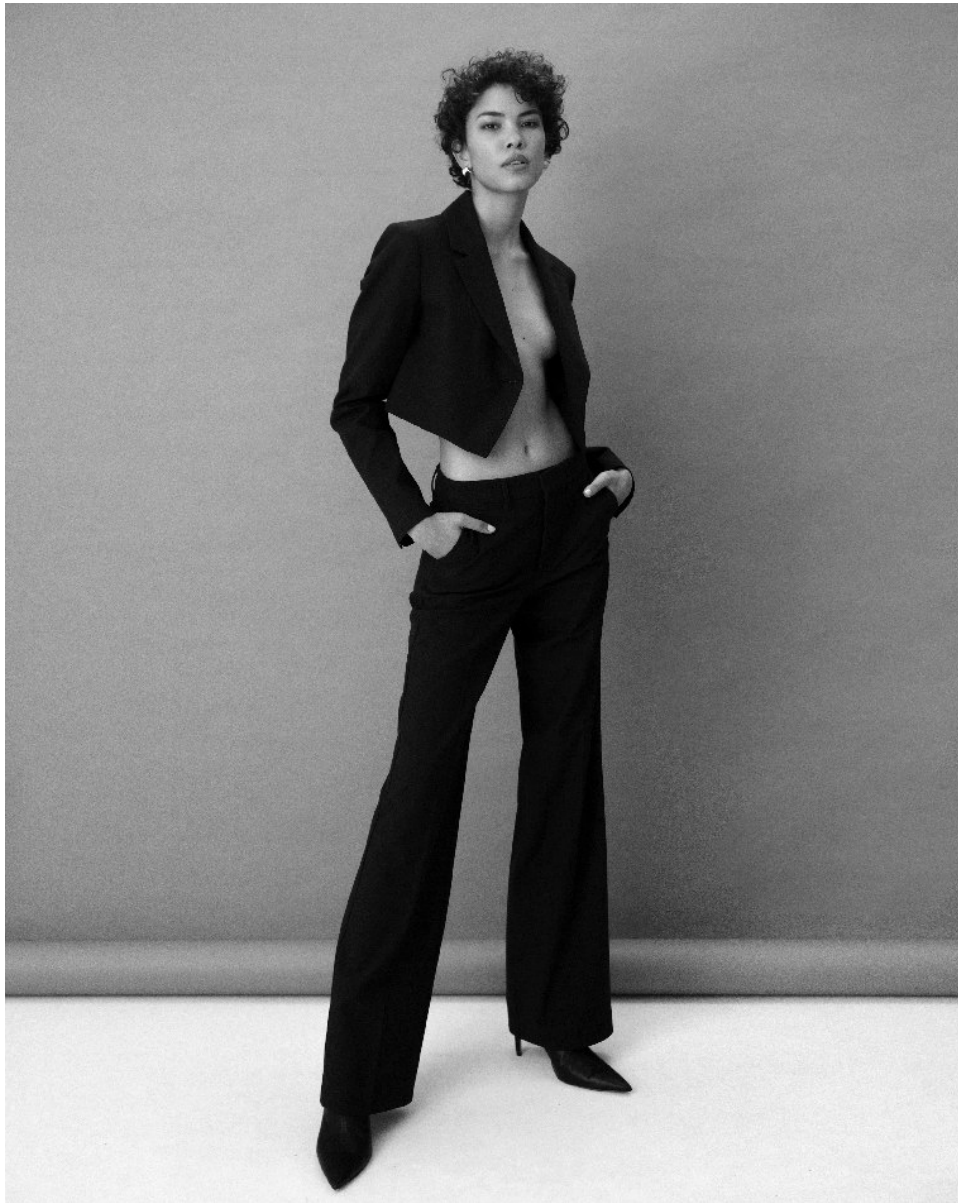

NINA HENRY

BOSS MODELS

CAPE TOWN

Height: 177cm Bust: 82cm Waist: 65cm Hips: 95cm Shoe: 4.5 UK Hair: Black Eyes: Brown