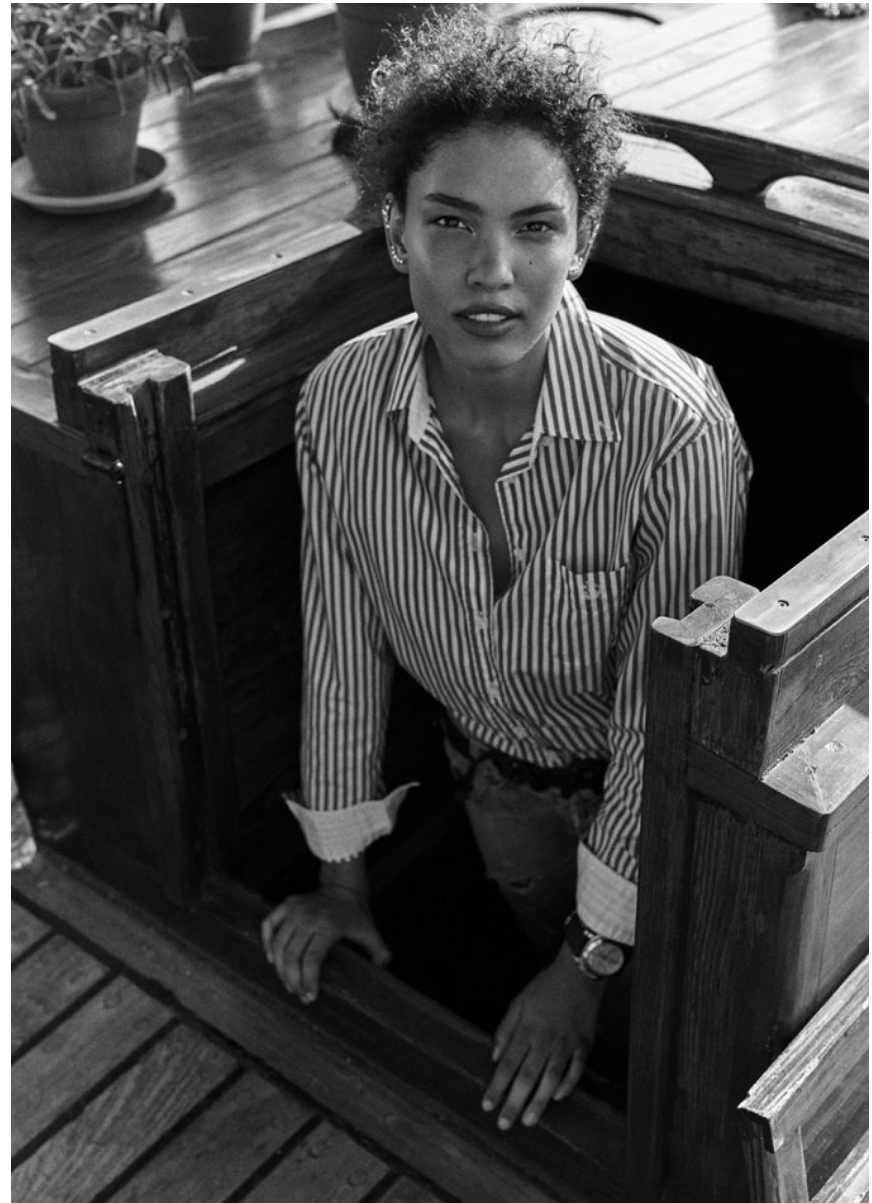

BOSS MODELS

CAPE TOWN

Height: 177cm Bust: 82cm Waist: 65cm Hips: 95cm Shoe: 4.5 UK Hair: Black Eyes: Brown