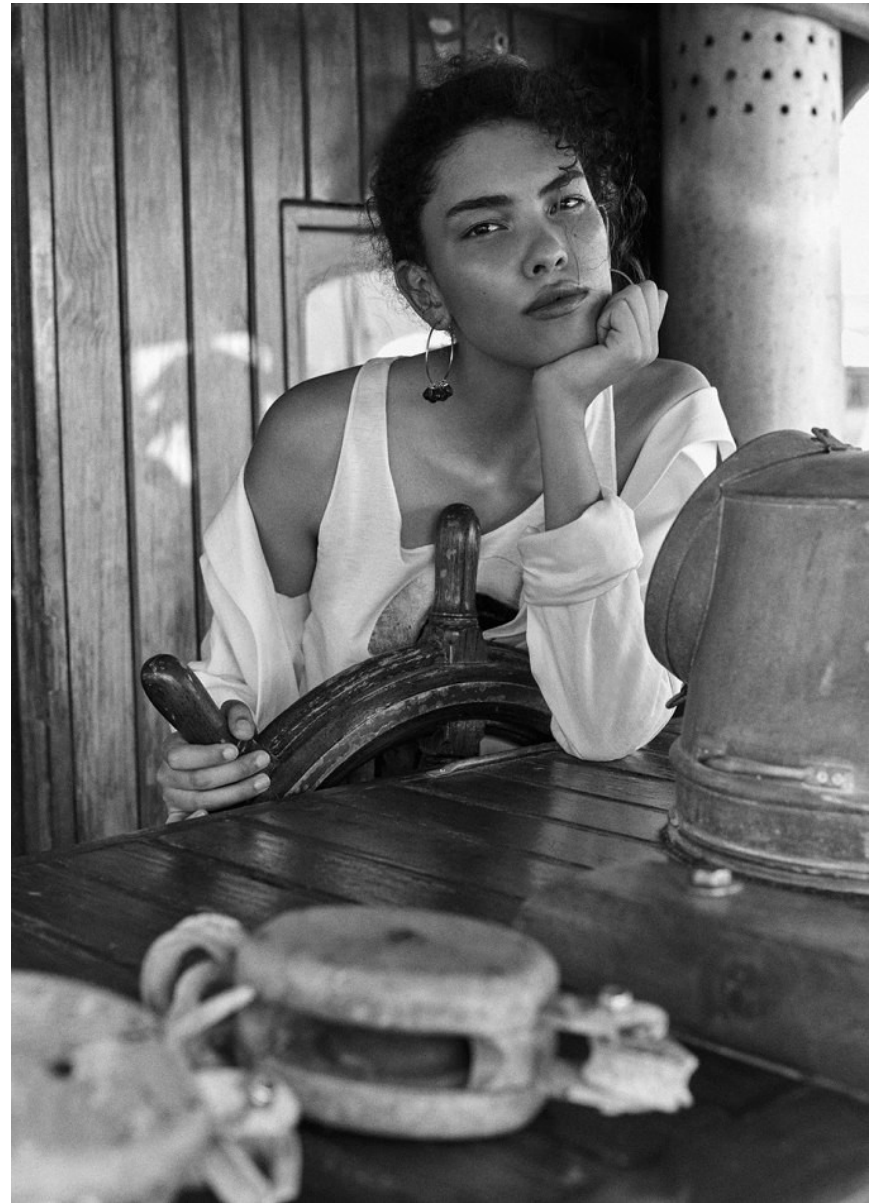

NINA HENRY

Height: 177cm Bust: 82cm Waist: 65cm Hips: 95cm Shoe: 4.5 UK Hair: Black Eyes: Brown