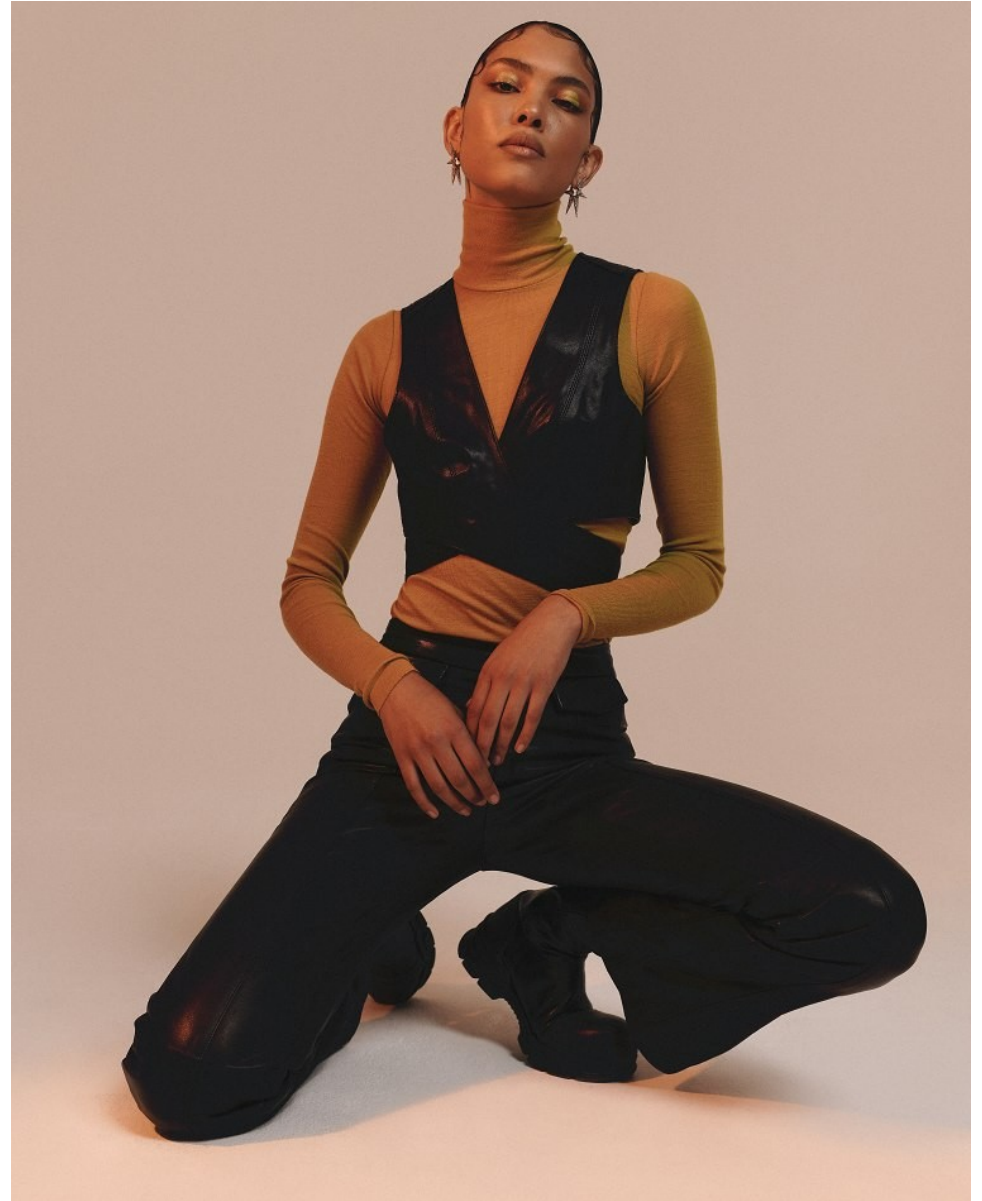

BOSS MODELS

CAPE TOWN

NINA HENRY

Height: 177cm Bust: 82cm Waist: 65cm Hips: 95cm Shoe: 4.5 UK Hair: Black Eyes: Brown

BOSS MODELS

CAPE TOWN

NINA HENRY

Height: 177cm Bust: 82cm Waist: 65cm Hips: 95cm Shoe: 4.5 UK Hair: Black Eyes: Brown