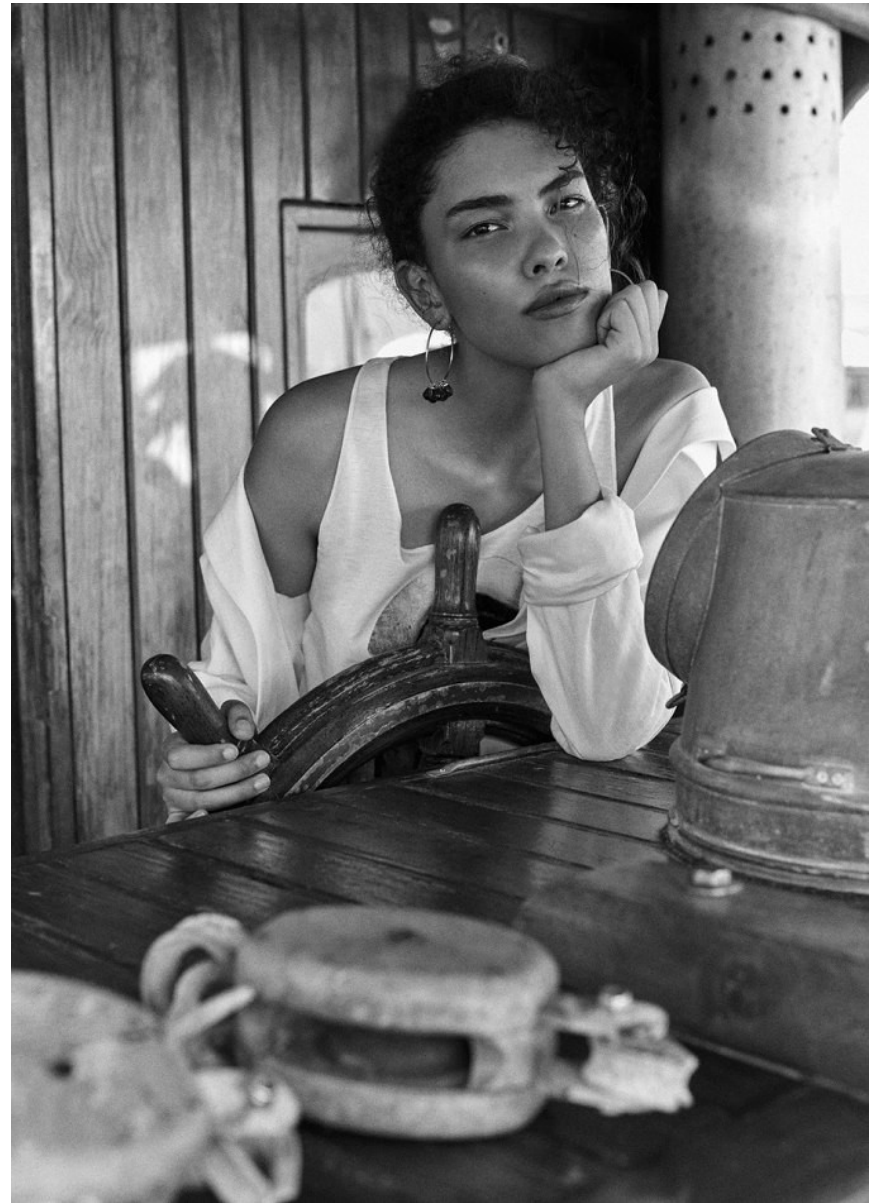

# BOSS MODELS

CAPE TOWN

Strij  
koffi  
LEA  
Ora  
utii  
hana  
orga  
R3  
Cliff  
Men  
Ture  
chut  
Cobb  
R2