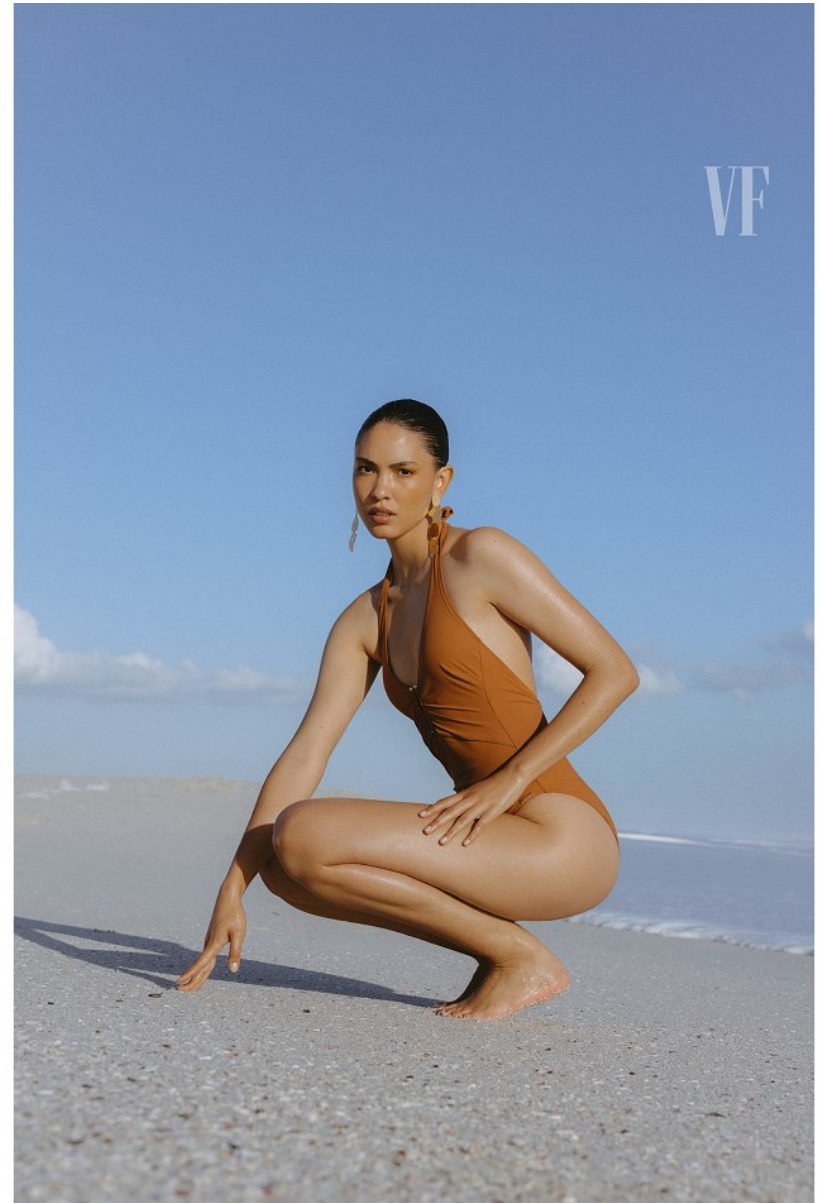

BOSS MODELS

CAPE TOWN

NINA HENRY

Height: 177cm Bust: 82cm Waist: 65cm Hips: 95cm Shoe: 4.5 UK Hair: Black Eyes: Brown

BOSS MODELS

CAPE TOWN

NINA HENRY

Height: 177cm Bust: 82cm Waist: 65cm Hips: 95cm Shoe: 4.5 UK Hair: Black Eyes: Brown