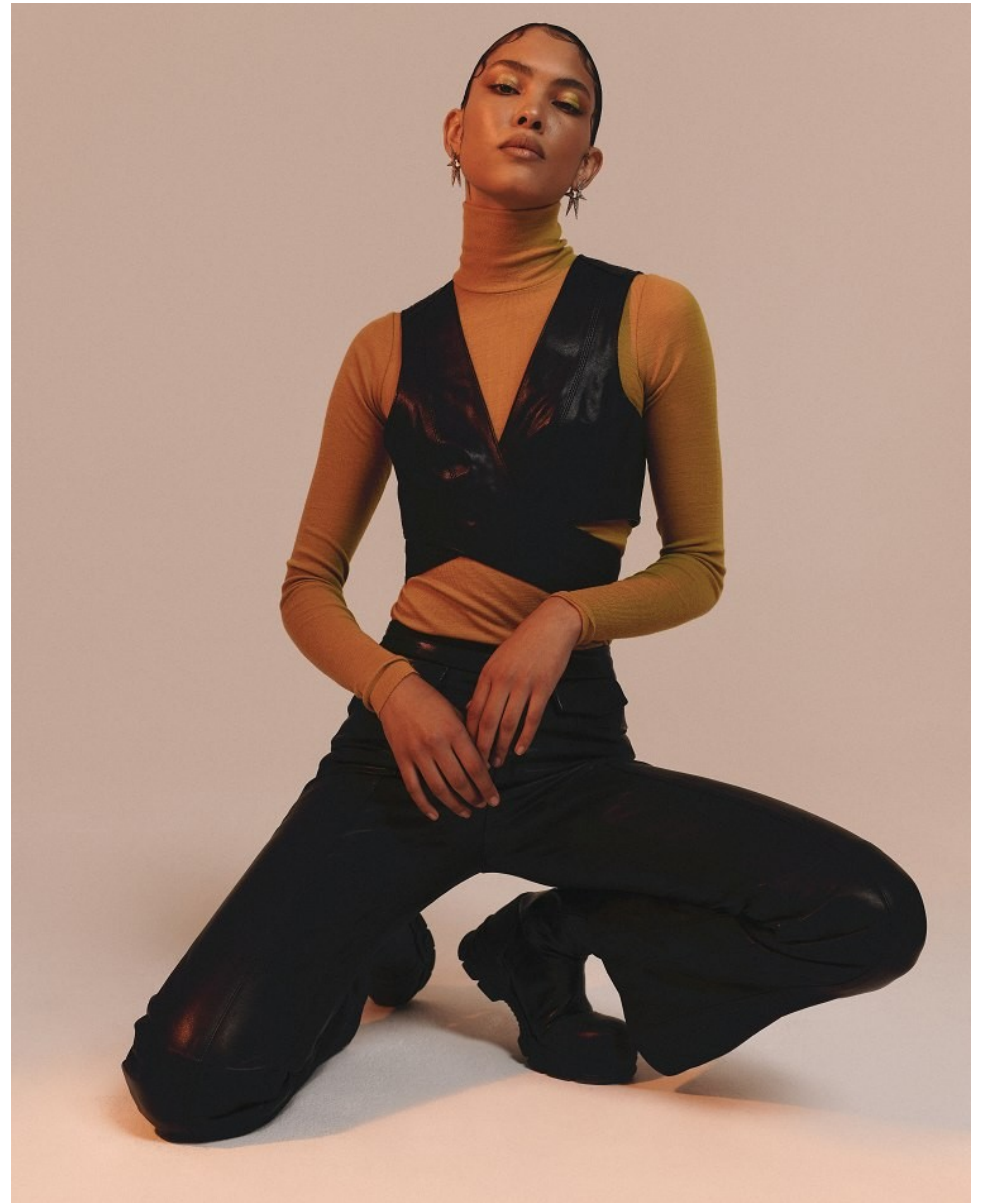

BOSS MODELS

CAPE TOWN

NINA HENRY

Height: 177cm Bust: 82cm Waist: 65cm Hips: 95cm Shoe: 4.5 UK Hair: Black Eyes: Brown

BOSS MODELS

CAPE TOWN

NINA HENRY

Height: 177cm Bust: 82cm Waist: 65cm Hips: 95cm Shoe: 4.5 UK Hair: Black Eyes: Brown