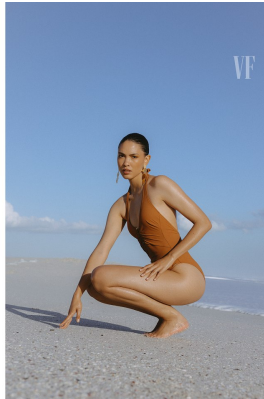

# BOSS MODELS

CAPE TOWN

## NINA HENRY

Height: 177cm Bust: 82cm Waist: 65cm Hips: 95cm Shoe: 4.5 UK Hair: Black Eyes: Brown

# BOSS MODELS

CAPE TOWN

NINA HENRY

Height: 177cm Bust: 82cm Waist: 65cm Hips: 95cm Shoe: 4.5 UK Hair: Black Eyes: Brown