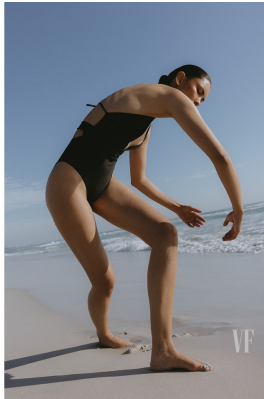

BOSS MODELS

CAPE TOWN

NINA HENRY

Height: 177cm Bust: 82cm Waist: 65cm Hips: 95cm Shoe: 4.5 UK Hair: Black Eyes: Brown

BOSS MODELS

CAPE TOWN

NINA HENRY

Height: 177cm Bust: 82cm Waist: 65cm Hips: 95cm Shoe: 4.5 UK Hair: Black Eyes: Brown

BOSS MODELS

CAPE TOWN

NINA HENRY

Height: 177cm Bust: 82cm Waist: 65cm Hips: 95cm Shoe: 4.5 UK Hair: Black Eyes: Brown