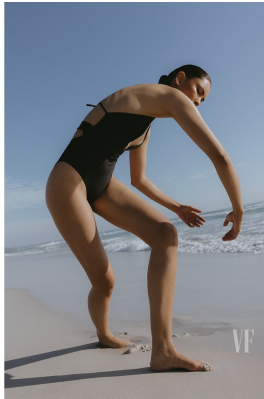

# BOSS MODELS

CAPE TOWN

## NINA HENRY

Height: 177cm Bust: 82cm Waist: 65cm Hips: 95cm Shoe: 4.5 UK Hair: Black Eyes: Brown

# BOSS MODELS

CAPE TOWN

NINA HENRY

Height: 177cm Bust: 82cm Waist: 65cm Hips: 95cm Shoe: 4.5 UK Hair: Black Eyes: Brown