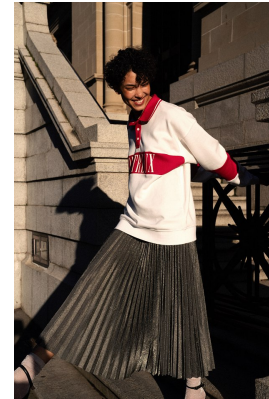

BOSS MODELS

CAPE TOWN

NINA HENRY

Height: 177cm Bust: 82cm Waist: 65cm Hips: 95cm Shoe: 4.5 UK Hair: Black Eyes: Brown

BOSS MODELS

CAPE TOWN

NINA HENRY

Height: 177cm Bust: 82cm Waist: 65cm Hips: 95cm Shoe: 4.5 UK Hair: Black Eyes: Brown