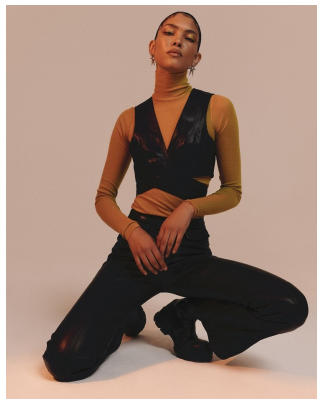

# BOSS MODELS

CAPE TOWN

## NINA HENRY

Height: 177cm Bust: 82cm Waist: 65cm Hips: 95cm Shoe: 4.5 UK Hair: Black Eyes: Brown