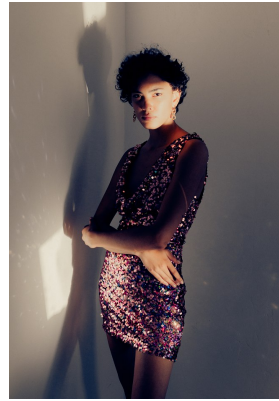

BOSS MODELS

CAPE TOWN

NINA HENRY

Height: 177cm Bust: 82cm Waist: 65cm Hips: 95cm Shoe: 4.5 UK Hair: Black Eyes: Brown

BOSS MODELS

CAPE TOWN

NINA HENRY

Height: 177cm Bust: 82cm Waist: 65cm Hips: 95cm Shoe: 4.5 UK Hair: Black Eyes: Brown

BOSS MODELS

CAPE TOWN

NINA HENRY

Height: 177cm Bust: 82cm Waist: 65cm Hips: 95cm Shoe: 4.5 UK Hair: Black Eyes: Brown