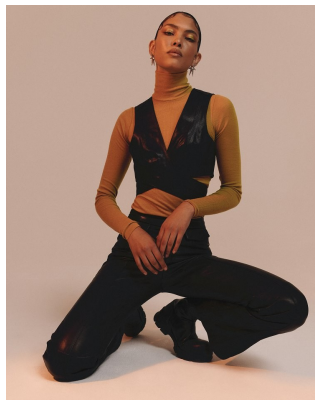

# BOSS MODELS

CAPE TOWN

## NINA HENRY

Height: 177cm Bust: 82cm Waist: 65cm Hips: 95cm Shoe: 4.5 UK Hair: Black Eyes: Brown