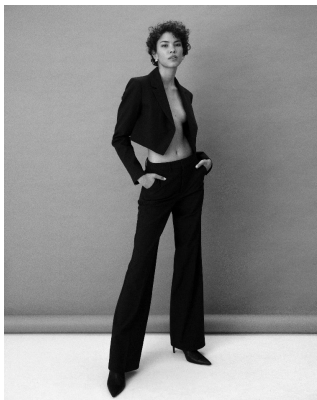

BOSS MODELS

CAPE TOWN

NINA HENRY

Height: 177cm Bust: 82cm Waist: 65cm Hips: 95cm Shoe: 4.5 UK Hair: Black Eyes: Brown

BOSS MODELS

CAPE TOWN

NINA HENRY

Height: 177cm Bust: 82cm Waist: 65cm Hips: 95cm Shoe: 4.5 UK Hair: Black Eyes: Brown

BOSS MODELS

CAPE TOWN

NINA HENRY

Height: 177cm Bust: 82cm Waist: 65cm Hips: 95cm Shoe: 4.5 UK Hair: Black Eyes: Brown