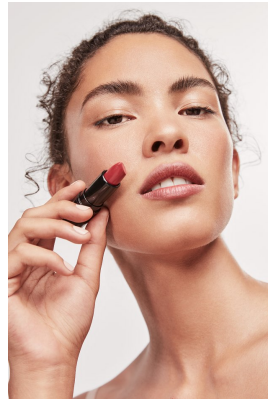

BOSS MODELS

CAPE TOWN

NINA HENRY

Height: 177cm Bust: 82cm Waist: 65cm Hips: 95cm Shoe: 4.5 UK Hair: Black Eyes: Brown