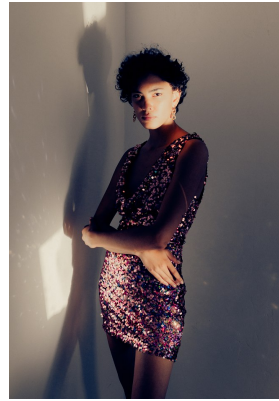

BOSS MODELS

CAPE TOWN

NINA HENRY

Height: 177cm Bust: 82cm Waist: 65cm Hips: 95cm Shoe: 4.5 UK Hair: Black Eyes: Brown