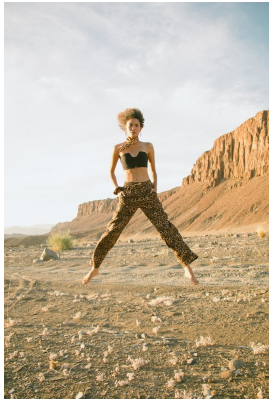

BOSS MODELS

CAPE TOWN

NINA HENRY

Height: 177cm Bust: 82cm Waist: 65cm Hips: 95cm Shoe: 4.5 UK Hair: Black Eyes: Brown

BOSS MODELS

CAPE TOWN

NINA HENRY

Height: 177cm Bust: 82cm Waist: 65cm Hips: 95cm Shoe: 4.5 UK Hair: Black Eyes: Brown

BOSS MODELS

CAPE TOWN

NINA HENRY

Height: 177cm Bust: 82cm Waist: 65cm Hips: 95cm Shoe: 4.5 UK Hair: Black Eyes: Brown