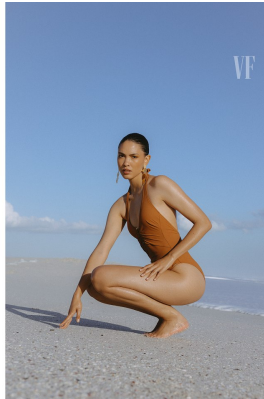

BOSS MODELS

CAPE TOWN

NINA HENRY

Height: 177cm Bust: 82cm Waist: 65cm Hips: 95cm Shoe: 4.5 UK Hair: Black Eyes: Brown

BOSS MODELS

CAPE TOWN

NINA HENRY

Height: 177cm Bust: 82cm Waist: 65cm Hips: 95cm Shoe: 4.5 UK Hair: Black Eyes: Brown

BOSS MODELS

CAPE TOWN

NINA HENRY

Height: 177cm Bust: 82cm Waist: 65cm Hips: 95cm Shoe: 4.5 UK Hair: Black Eyes: Brown