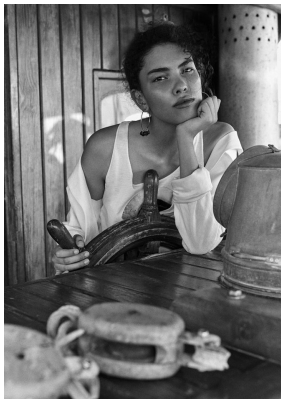

BOSS MODELS

CAPE TOWN

NINA HENRY

Height: 177cm Bust: 82cm Waist: 65cm Hips: 95cm Shoe: 4.5 UK Hair: Black Eyes: Brown

BOSS MODELS

CAPE TOWN

NINA HENRY

Height: 177cm Bust: 82cm Waist: 65cm Hips: 95cm Shoe: 4.5 UK Hair: Black Eyes: Brown

BOSS MODELS

CAPE TOWN

NINA HENRY

Height: 177cm Bust: 82cm Waist: 65cm Hips: 95cm Shoe: 4.5 UK Hair: Black Eyes: Brown