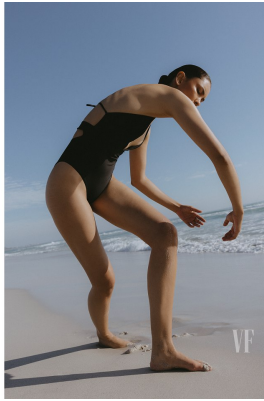

# BOSS MODELS

CAPE TOWN

## NINA HENRY

Height: 177cm Bust: 82cm Waist: 65cm Hips: 95cm Shoe: 4.5 UK Hair: Black Eyes: Brown