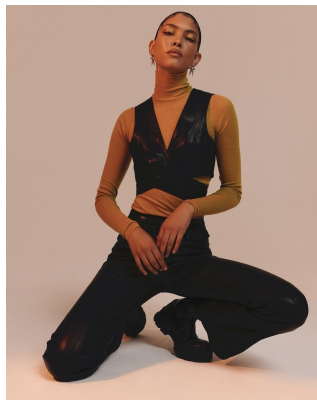

BOSS MODELS

CAPE TOWN

NINA HENRY

Height: 177cm Bust: 82cm Waist: 65cm Hips: 95cm Shoe: 4.5 UK Hair: Black Eyes: Brown

BOSS MODELS

CAPE TOWN

NINA HENRY

Height: 177cm Bust: 82cm Waist: 65cm Hips: 95cm Shoe: 4.5 UK Hair: Black Eyes: Brown

BOSS MODELS

CAPE TOWN

NINA HENRY

Height: 177cm Bust: 82cm Waist: 65cm Hips: 95cm Shoe: 4.5 UK Hair: Black Eyes: Brown