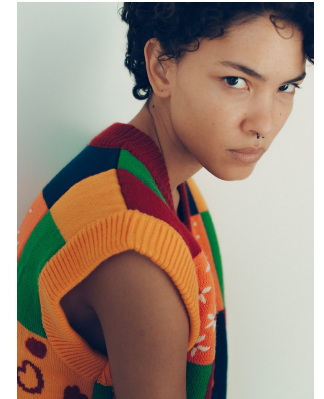

BOSS MODELS

CAPE TOWN

NINA HENRY

Height: 177cm Bust: 82cm Waist: 65cm Hips: 95cm Shoe: 4.5 UK Hair: Black Eyes: Brown