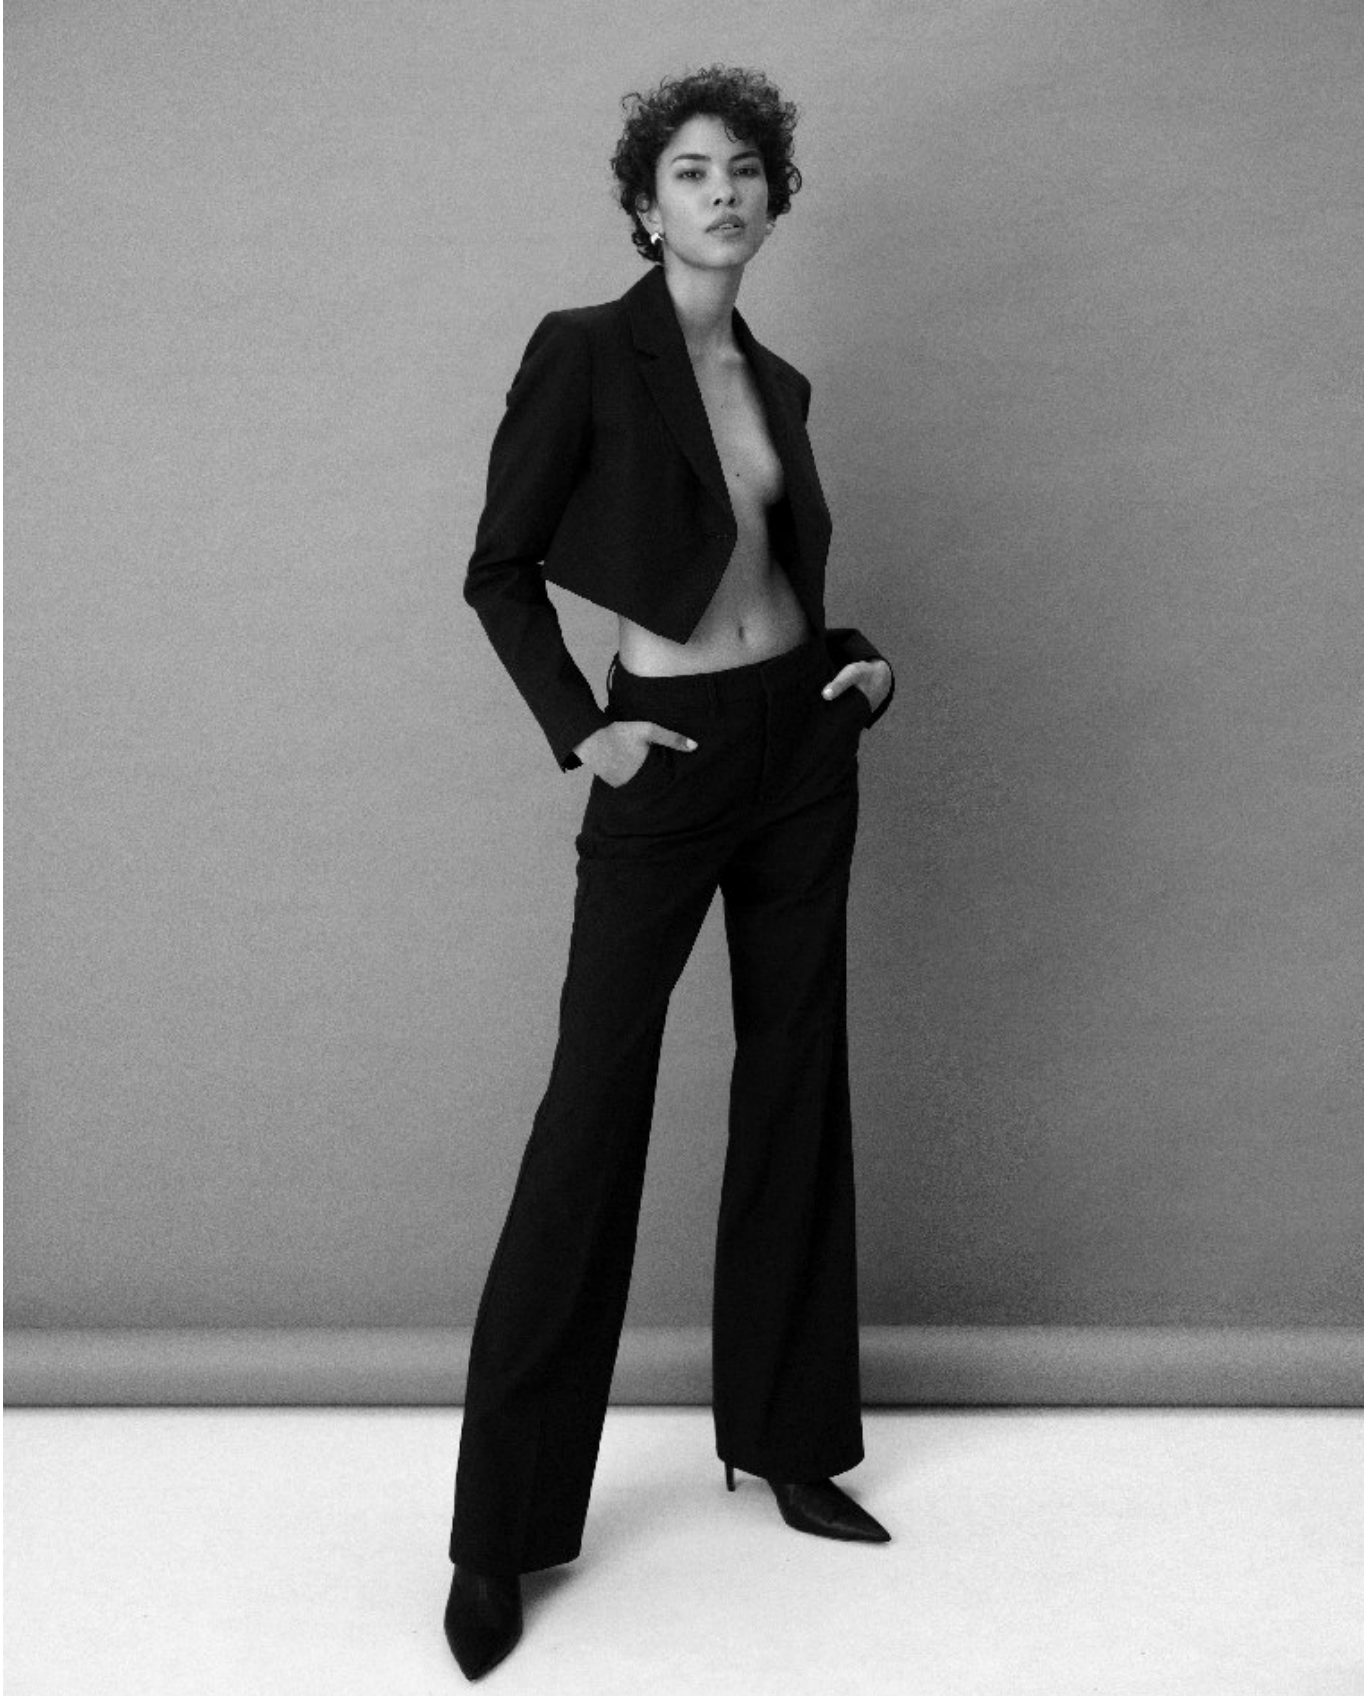

BOSS MODELS

CAPE TOWN

NINA HENRY

Height: 177cm Bust: 82cm Waist: 65cm Hips: 95cm Shoe: 4.5 UK Hair: Black Eyes: Brown