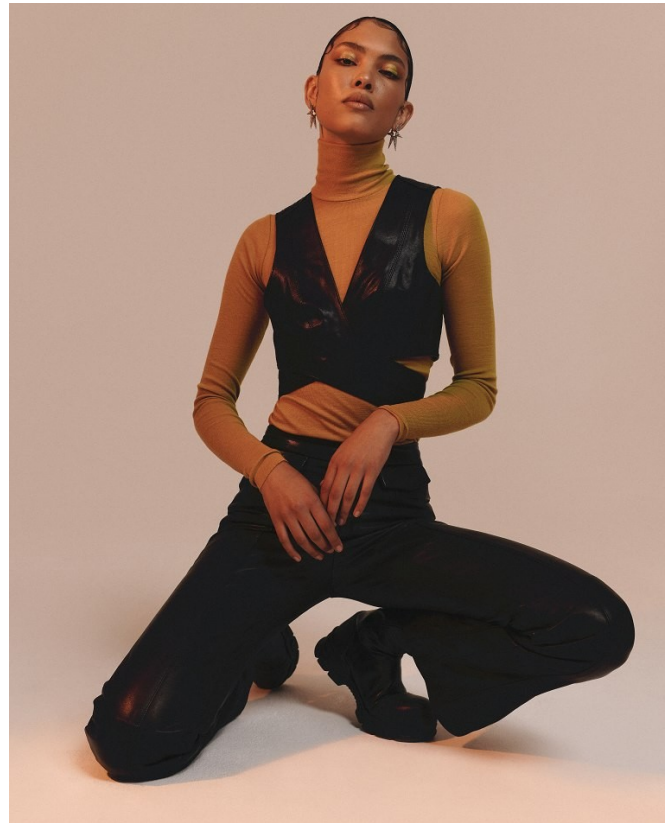

BOSS MODELS

CAPE TOWN

NINA HENRY

Height: 177cm Bust: 82cm Waist: 65cm Hips: 95cm Shoe: 4.5 UK Hair: Black Eyes: Brown