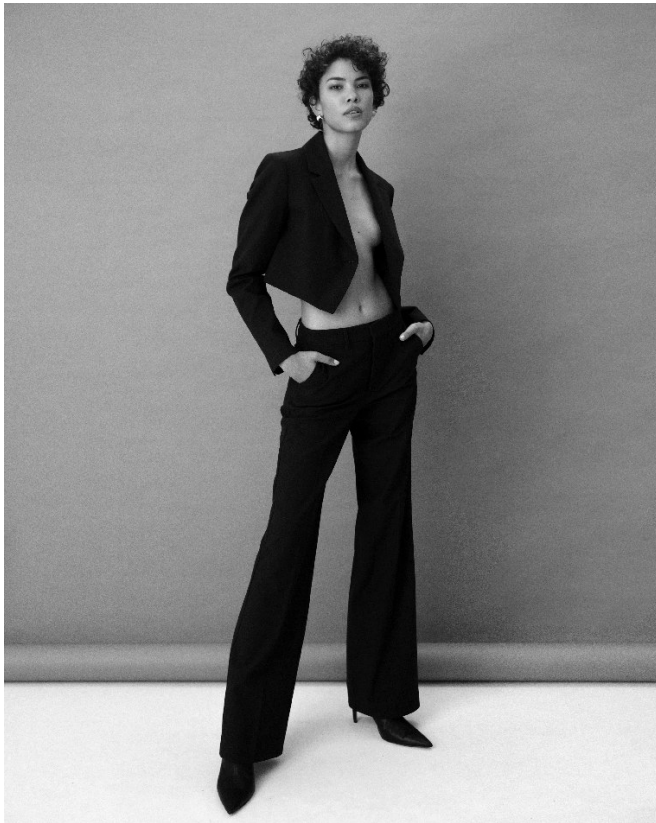

BOSS MODELS

CAPE TOWN

NINA HENRY

Height: 177cm Bust: 82cm Waist: 65cm Hips: 95cm Shoe: 4.5 UK Hair: Black Eyes: Brown