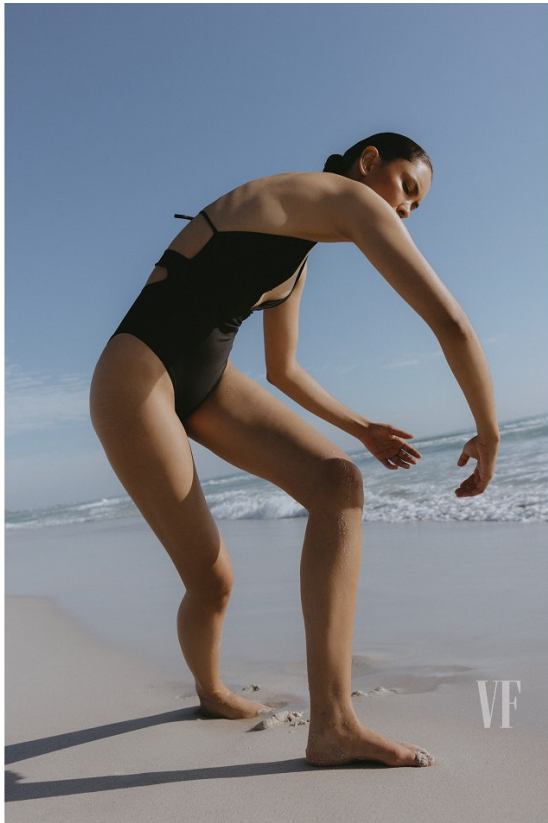

BOSS MODELS

CAPE TOWN

NINA HENRY

Height: 177cm Bust: 82cm Waist: 65cm Hips: 95cm Shoe: 4.5 UK Hair: Black Eyes: Brown

BOSS MODELS

CAPE TOWN

Sarij
Rogin
L.E.S
Cra
un01
Jann
orgs
R3
C39
Mati
Turi
casi
Cob
R2

Top H&M R329;
jacket S1 409 and
trousers R1 299
both Tinsley; hat
The North Face
R299; earrings R105,
necklace R180 and
ring R165 (for pack
of four) all by Zara