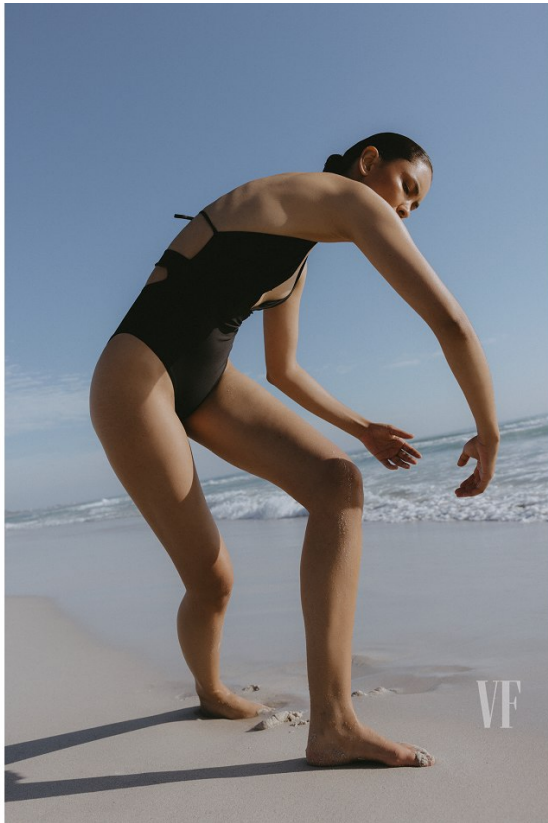

# BOSS MODELS

CAPE TOWN

NINA HENRY

Height: 177cm Bust: 82cm Waist: 65cm Hips: 95cm Shoe: 4.5 UK Hair: Black Eyes: Brown