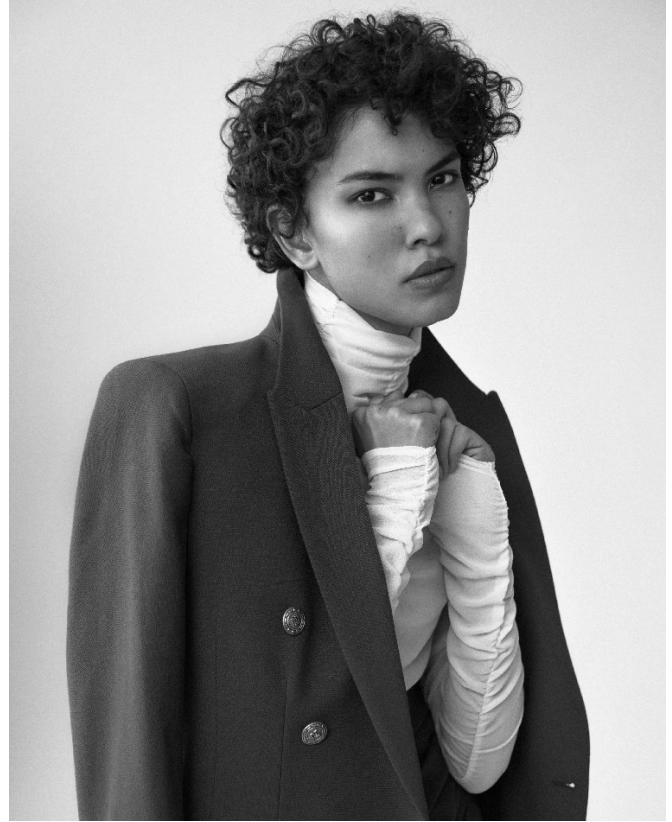

BOSS MODELS

CAPE TOWN

NINA HENRY

Height: 177cm Bust: 82cm Waist: 65cm Hips: 95cm Shoe: 4.5 UK Hair: Black Eyes: Brown