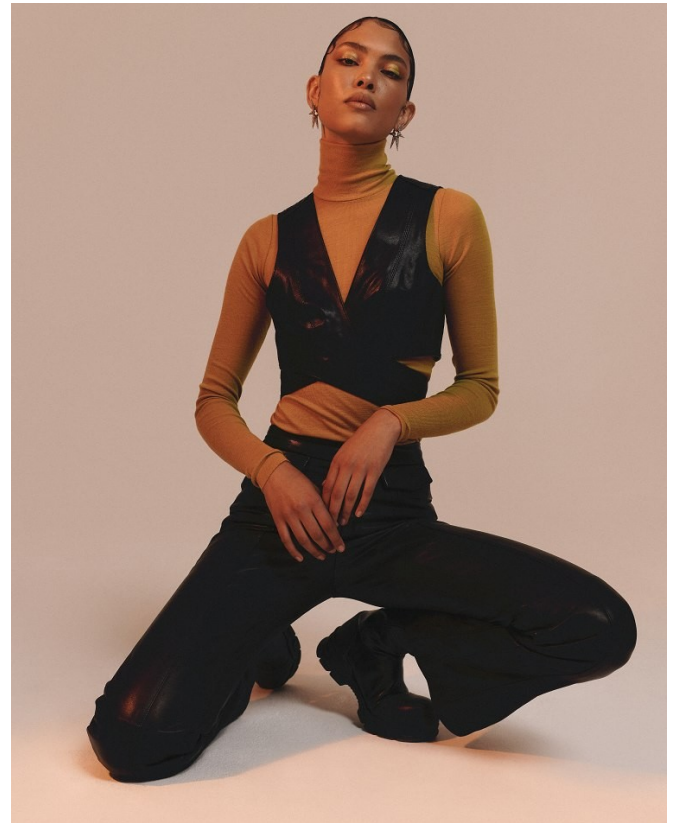

BOSS MODELS

CAPE TOWN

NINA HENRY

Height: 177cm Bust: 82cm Waist: 65cm Hips: 95cm Shoe: 4.5 UK Hair: Black Eyes: Brown