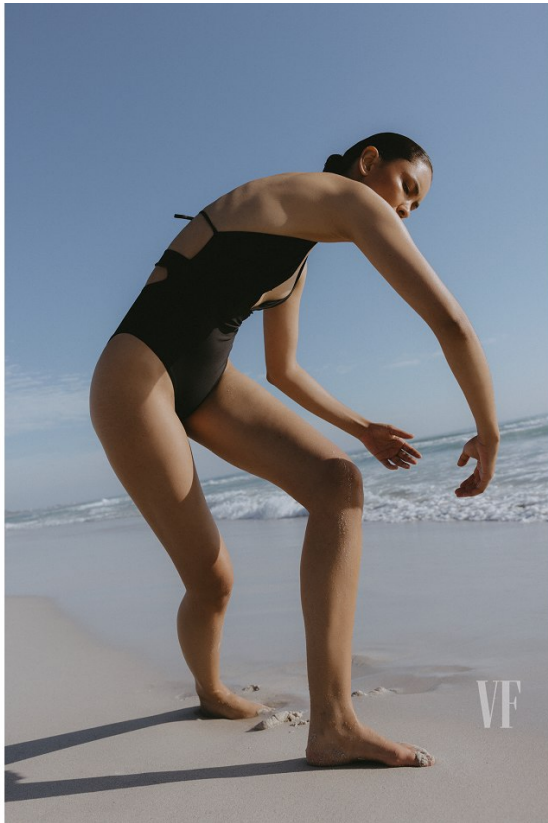

BOSS MODELS

CAPE TOWN

NINA HENRY

Height: 177cm Bust: 82cm Waist: 65cm Hips: 95cm Shoe: 4.5 UK Hair: Black Eyes: Brown

BOSS MODELS

CAPE TOWN

Sarij
Rogin
L.E.S
Cra
un01
Jann
orgs
R3
C39
Mati
Turi
casi
Cob
R2

Top H&M R329;
jacket SO 409 and
trousers R1 299
both, Tinsley; hat
The North Face
R299; earrings R100,
necklace R180 and
ring R165 (for pack
of four) all by Zara