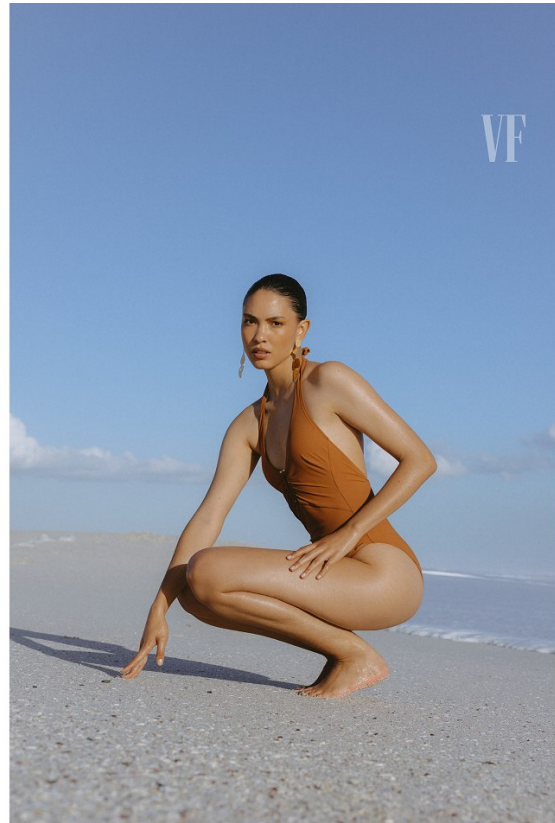

BOSS MODELS

CAPE TOWN

NINA HENRY

Height: 177cm Bust: 82cm Waist: 65cm Hips: 95cm Shoe: 4.5 UK Hair: Black Eyes: Brown

BOSS MODELS

CAPE TOWN

Sarij
Rogin
L.E.S
Cra
un01
Jann
orgs
R3
C39
Mati
Turi
casi
Cob
R2

Top H&M R329;
jacket S1 409 and
trousers R1 299
both Tinsley; hat
The North Face
R299; earrings R105,
necklace R180 and
ring R165 (for pack
of four) all by Zara