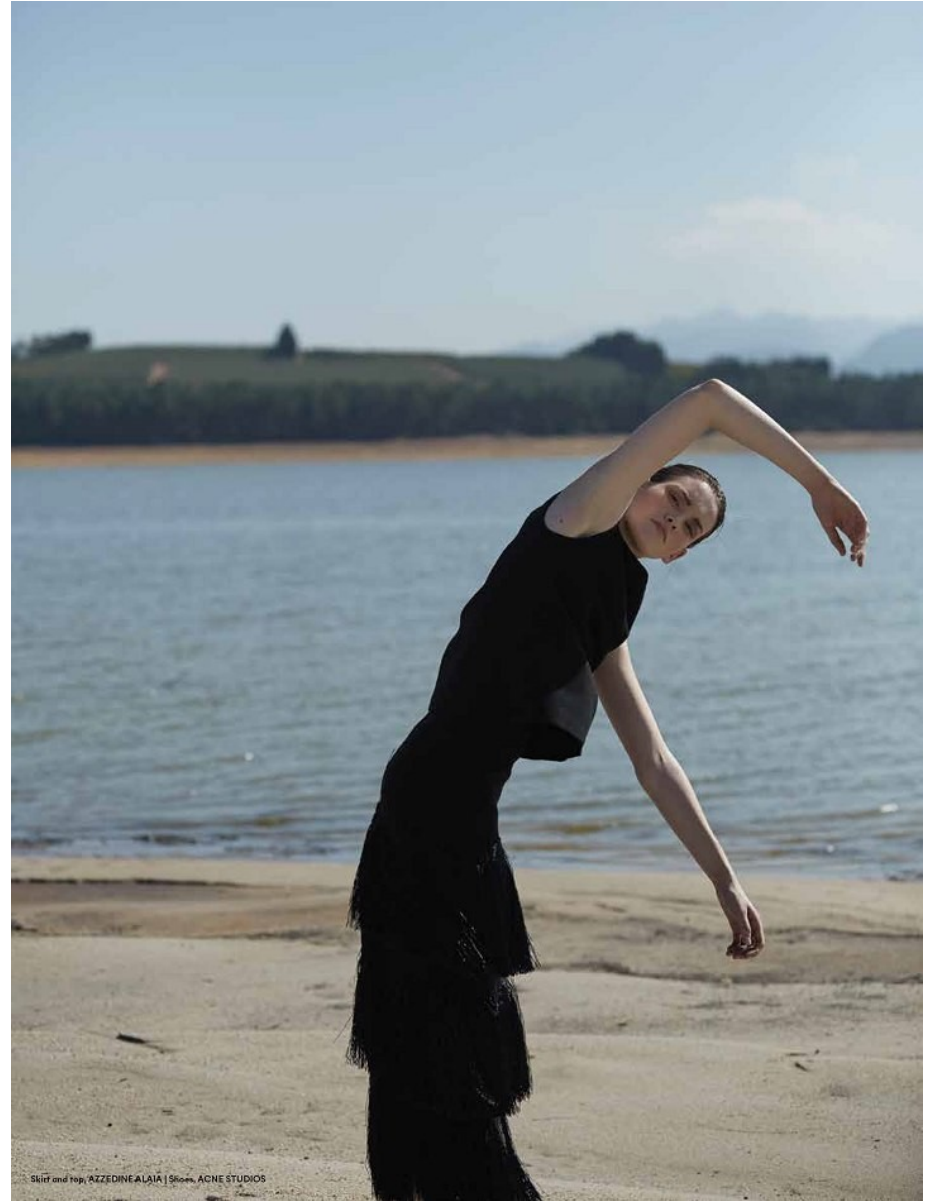

BOSS MODELS

CAPE TOWN

CREATORS

*knit top and earrings by Zara
linen pants by & by yoox*

CATHERINE LEWIS

Height: 178cm Bust: 81cm Waist: 64cm Hips: 97cm Shoe: 7 UK Hair: Red Eyes: Brown

BOSS MODELS

CAPE TOWN