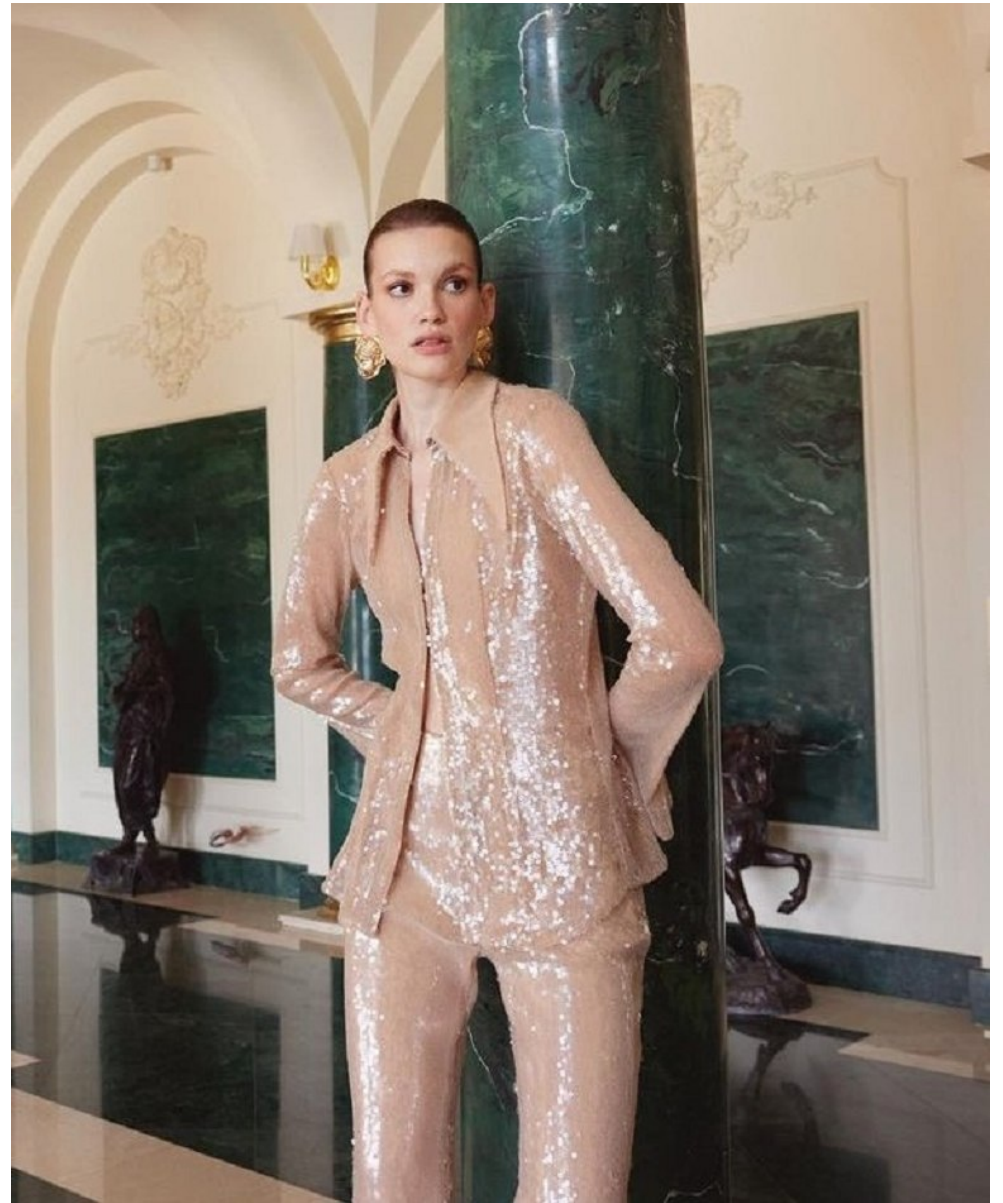

BOSS MODELS

CAPE TOWN

Height: 178cm Bust: 81cm Waist: 64cm Hips: 97cm Shoe: 7 UK Hair: Red Eyes: Brown