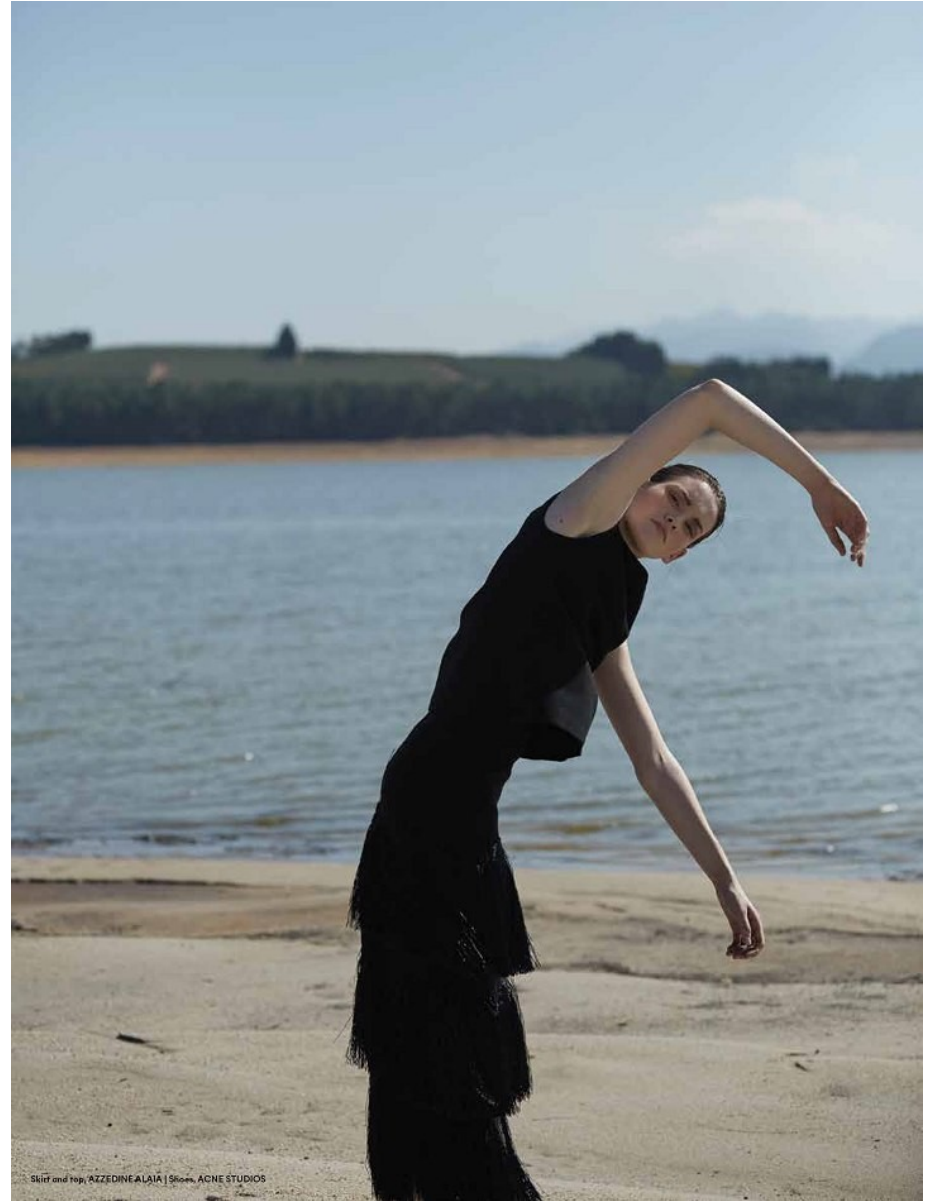

BOSS MODELS

CAPE TOWN

CREATORS

*knit top and earrings by Zara
linen pants by & by yoox*

CATHERINE LEWIS

Height: 178cm Bust: 80cm Waist: 63cm Hips: 96cm Shoe: 7 UK Hair: Red Eyes: Brown

BOSS MODELS

CAPE TOWN