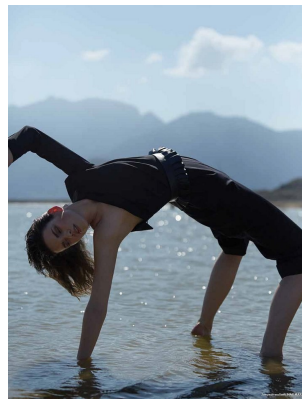

BOSS MODELS

CAPE TOWN

CATHERINE LEWIS

Height: 178cm Bust: 81cm Waist: 64cm Hips: 97cm Shoe: 7 UK Hair: Red Eyes: Brown

BOSS MODELS

CAPE TOWN

CATHERINE LEWIS

Height: 178cm Bust: 81cm Waist: 64cm Hips: 97cm Shoe: 7 UK Hair: Red Eyes: Brown