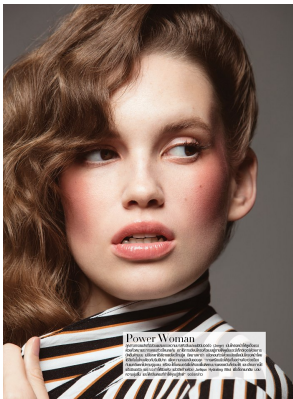

BOSS MODELS

CAPE TOWN

CATHERINE LEWIS

Height: 178cm Bust: 81cm Waist: 64cm Hips: 97cm Shoe: 7 UK Hair: Red Eyes: Brown

BOSS MODELS

CAPE TOWN

CATHERINE LEWIS

Height: 178cm Bust: 81cm Waist: 64cm Hips: 97cm Shoe: 7 UK Hair: Red Eyes: Brown