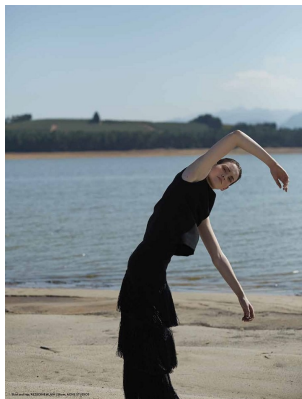

BOSS MODELS

CAPE TOWN

CATHERINE LEWIS

Height: 178cm Bust: 81cm Waist: 64cm Hips: 97cm Shoe: 7 UK Hair: Red Eyes: Brown

BOSS MODELS

CAPE TOWN

CATHERINE LEWIS

Height: 178cm Bust: 81cm Waist: 64cm Hips: 97cm Shoe: 7 UK Hair: Red Eyes: Brown