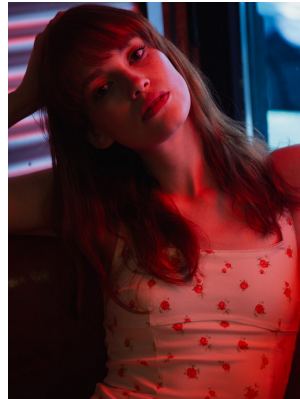

BOSS MODELS

CAPE TOWN

CATHERINE LEWIS

Height: 178cm Bust: 80cm Waist: 63cm Hips: 96cm Shoe: 7 UK Hair: Red Eyes: Brown