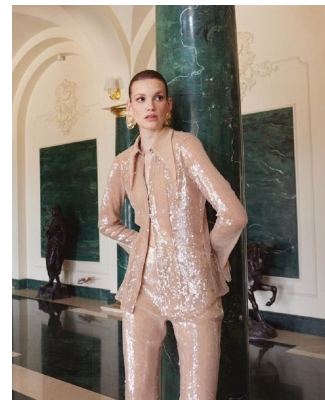

# BOSS MODELS

CAPE TOWN

## CATHERINE LEWIS

Height: 178cm Bust: 80cm Waist: 63cm Hips: 96cm Shoe: 7 UK Hair: Red Eyes: Brown