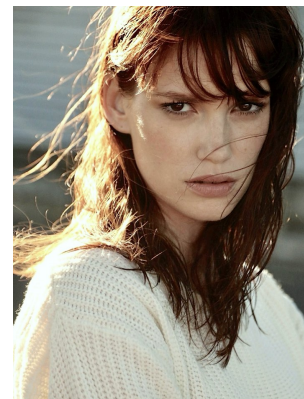

BOSS MODELS

CAPE TOWN

CATHERINE LEWIS

Height: 178cm Bust: 81cm Waist: 64cm Hips: 97cm Shoe: 7 UK Hair: Red Eyes: Brown

BOSS MODELS

CAPE TOWN

CATHERINE LEWIS

Height: 178cm Bust: 81cm Waist: 64cm Hips: 97cm Shoe: 7 UK Hair: Red Eyes: Brown