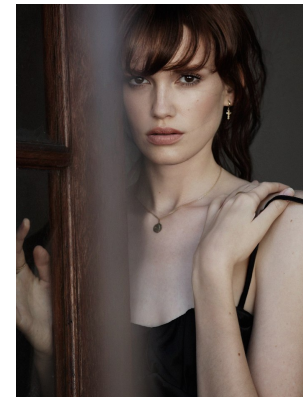

# BOSS MODELS

CAPE TOWN

## CATHERINE LEWIS

Height: 178cm Bust: 80cm Waist: 63cm Hips: 96cm Shoe: 7 UK Hair: Red Eyes: Brown