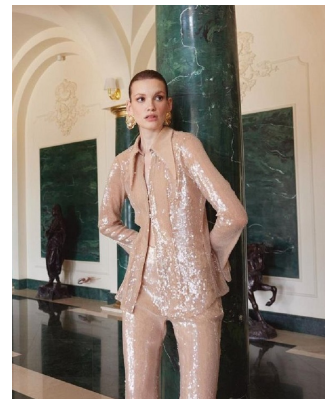

BOSS MODELS

CAPE TOWN

CATHERINE LEWIS

Height: 178cm Bust: 81cm Waist: 64cm Hips: 97cm Shoe: 7 UK Hair: Red Eyes: Brown

BOSS MODELS

CAPE TOWN

CATHERINE LEWIS

Height: 178cm Bust: 81cm Waist: 64cm Hips: 97cm Shoe: 7 UK Hair: Red Eyes: Brown