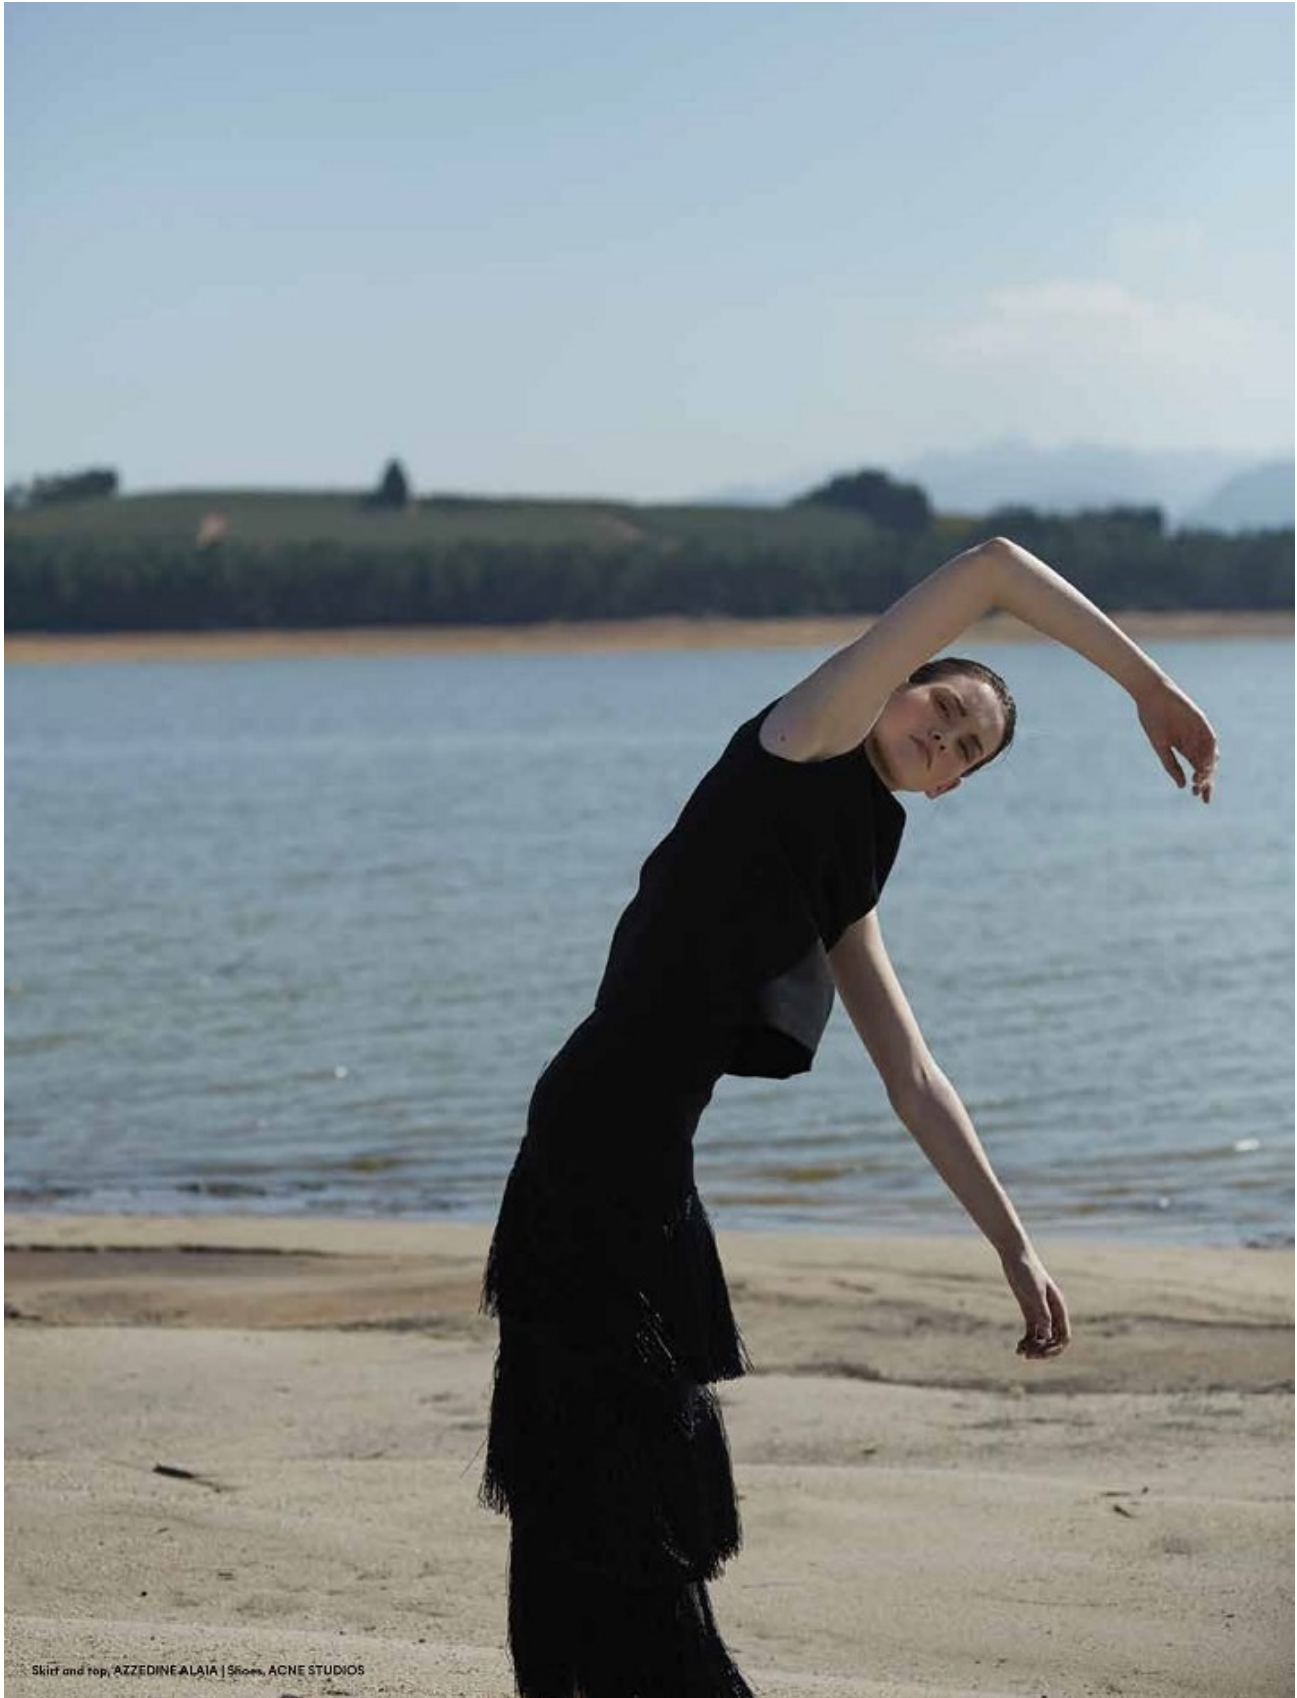

BOSS MODELS

CAPE TOWN

CATHERINE LEWIS

Height: 178cm Bust: 80cm Waist: 63cm Hips: 96cm Shoe: 7 UK Hair: Red Eyes: Brown