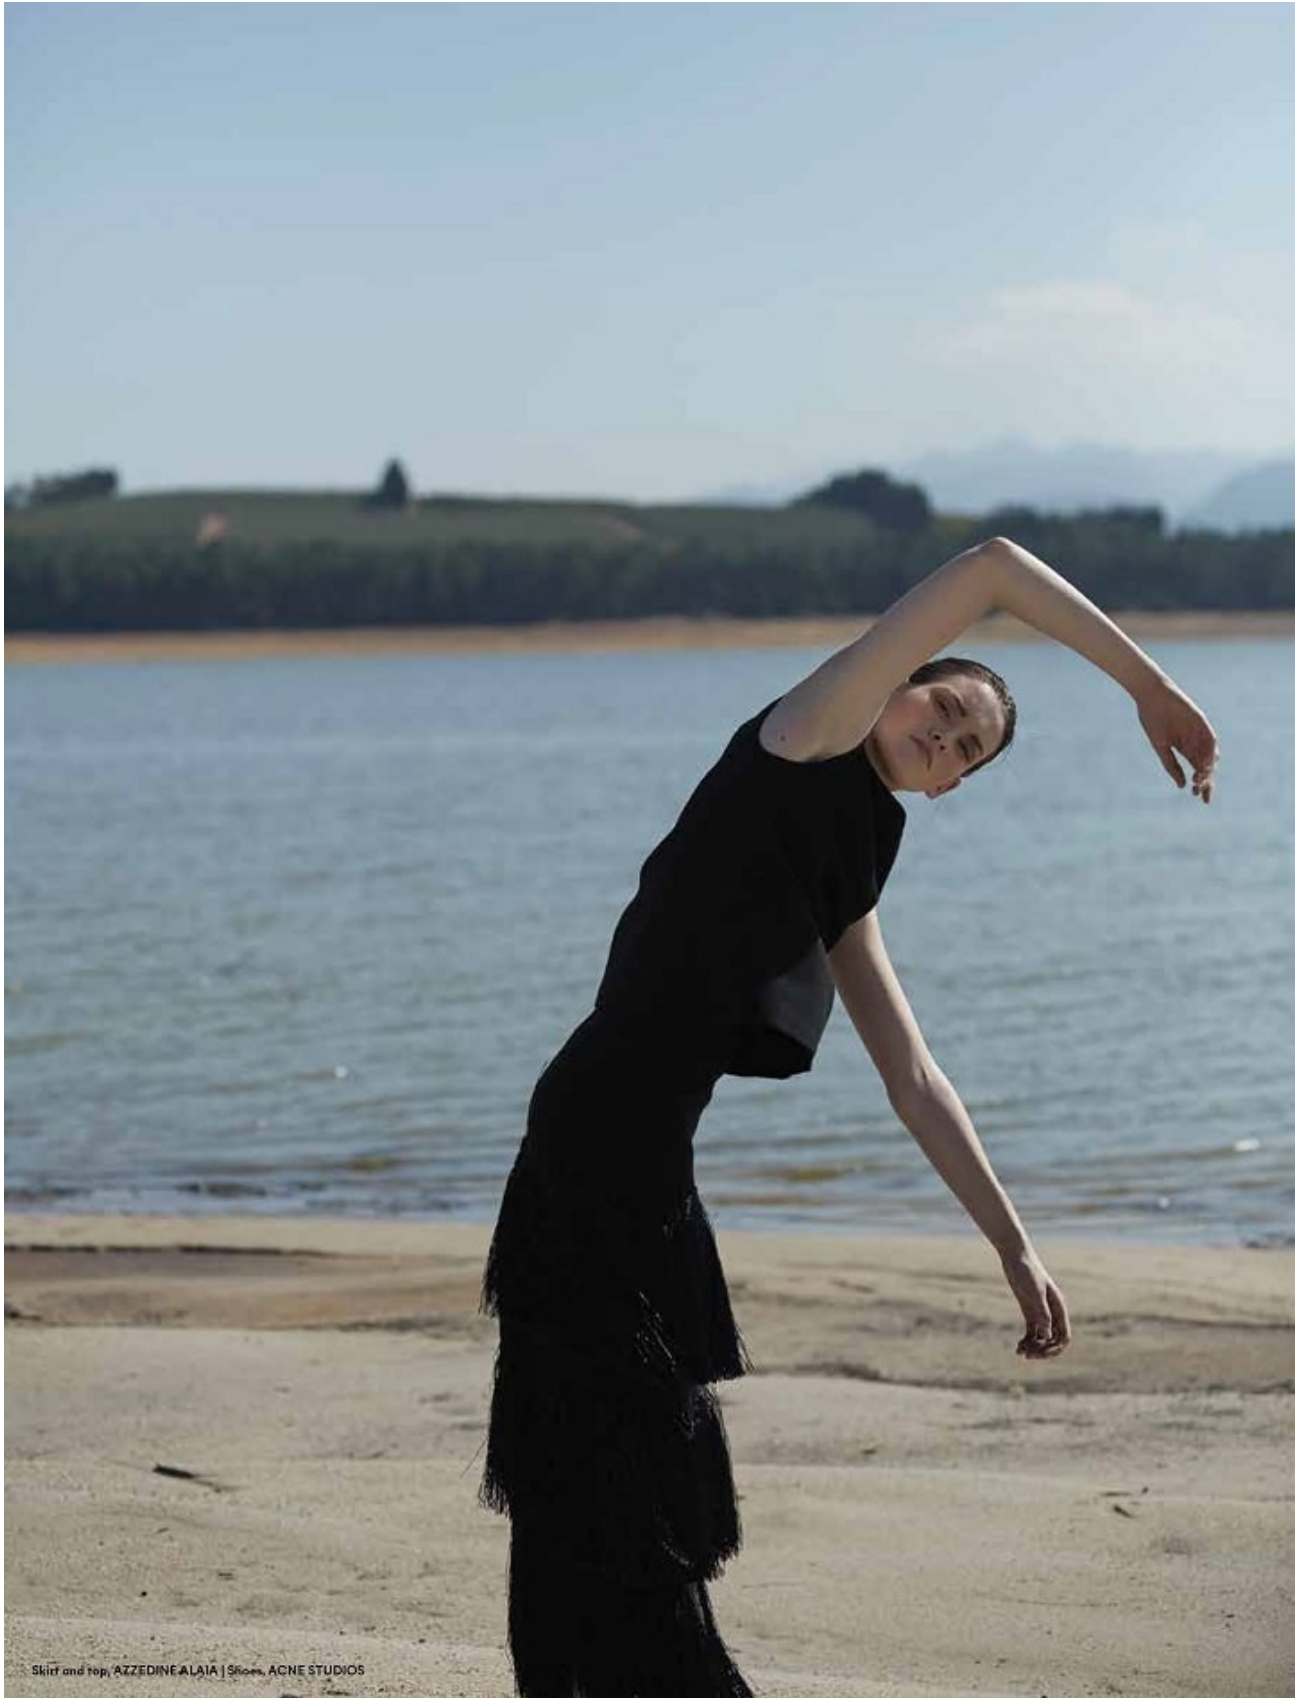

BOSS MODELS

CAPE TOWN

CATHERINE LEWIS

Height: 178cm Bust: 81cm Waist: 64cm Hips: 97cm Shoe: 7 UK Hair: Red Eyes: Brown