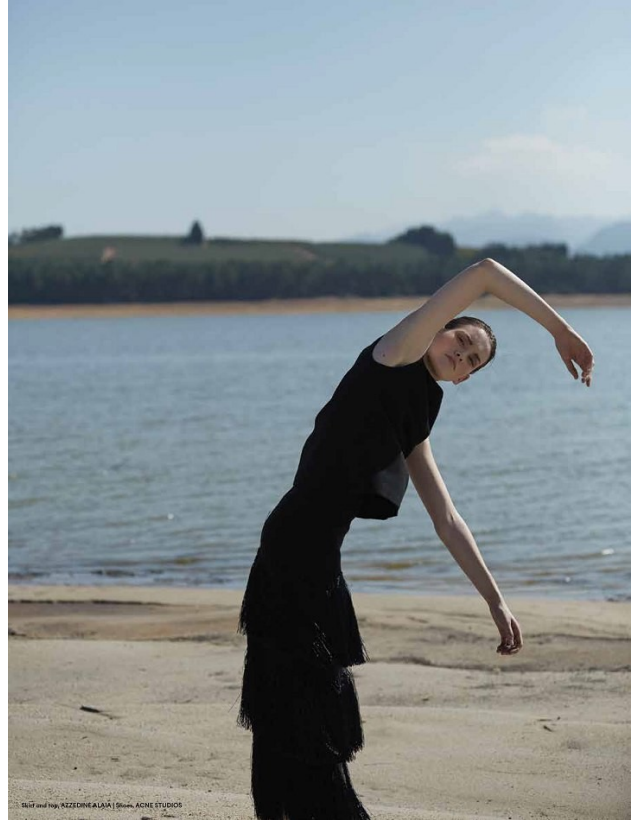

BOSS MODELS

CAPE TOWN

CATHERINE LEWIS

Height: 178cm Bust: 80cm Waist: 63cm Hips: 96cm Shoe: 7 UK Hair: Red Eyes: Brown

BOSS MODELS

CAPE TOWN

CATHERINE LEWIS

Height: 178cm Bust: 80cm Waist: 63cm Hips: 96cm Shoe: 7 UK Hair: Red Eyes: Brown