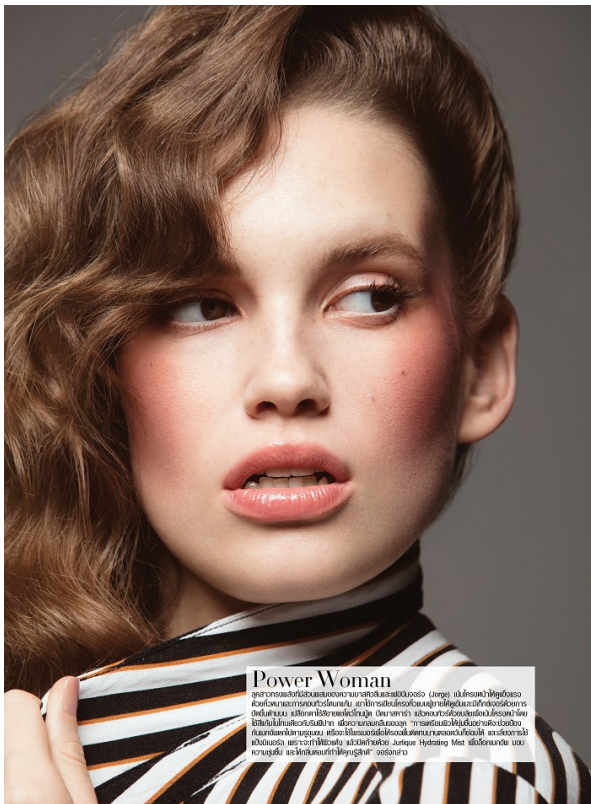

BOSS MODELS

CAPE TOWN

CATHERINE LEWIS

Height: 178cm Bust: 81cm Waist: 64cm Hips: 97cm Shoe: 7 UK Hair: Red Eyes: Brown