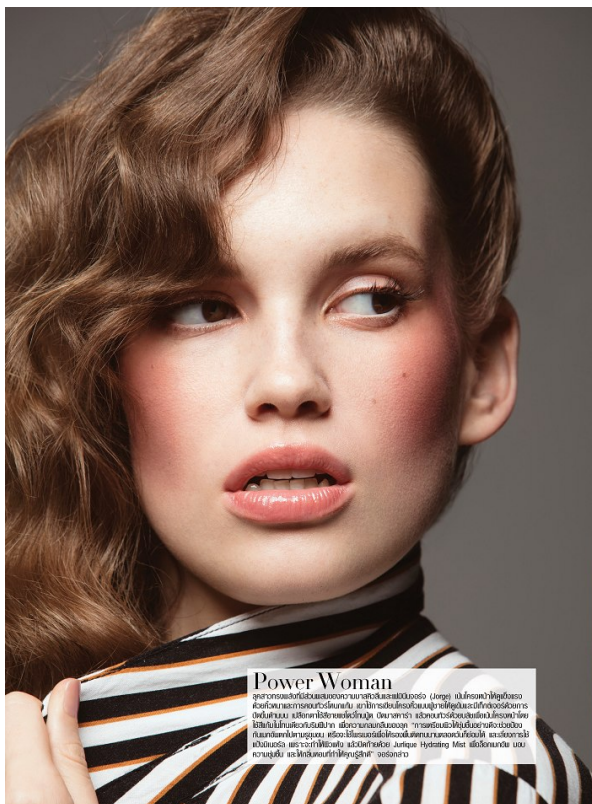

BOSS MODELS

CAPE TOWN

CATHERINE LEWIS

Height: 178cm Bust: 80cm Waist: 63cm Hips: 96cm Shoe: 7 UK Hair: Red Eyes: Brown

BOSS MODELS

CAPE TOWN

CATHERINE LEWIS

Height: 178cm Bust: 80cm Waist: 63cm Hips: 96cm Shoe: 7 UK Hair: Red Eyes: Brown