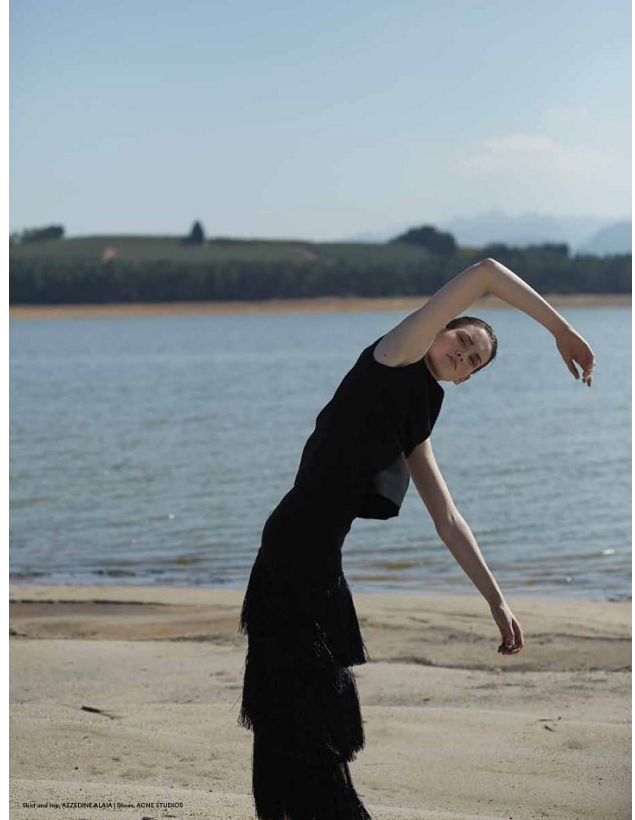

BOSS MODELS

CAPE TOWN

CREATORS

*knit top and earrings by Zava
linen pants by 8 by yoox*

CATHERINE LEWIS

Height: 178cm Bust: 81cm Waist: 64cm Hips: 97cm Shoe: 7 UK Hair: Red Eyes: Brown

BOSS MODELS

CAPE TOWN