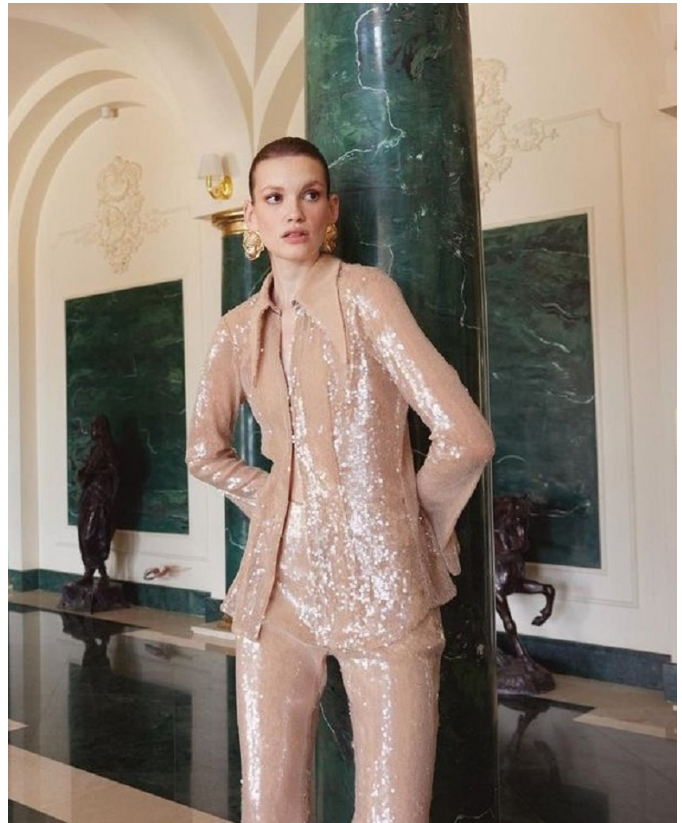

BOSS MODELS

CAPE TOWN

CATHERINE LEWIS

Height: 178cm Bust: 80cm Waist: 63cm Hips: 96cm Shoe: 7 UK Hair: Red Eyes: Brown