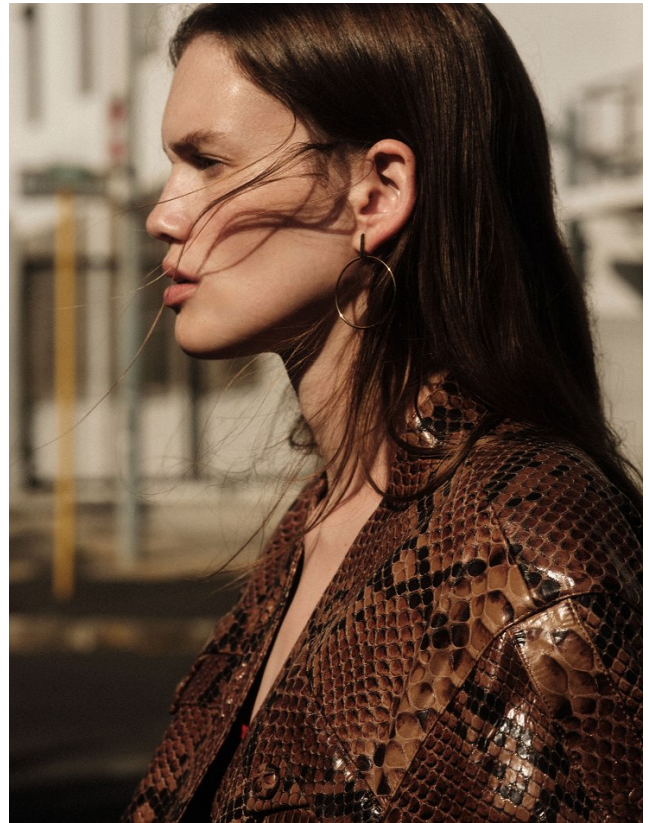

BOSS MODELS

CAPE TOWN

CATHERINE LEWIS

Height: 178cm Bust: 80cm Waist: 63cm Hips: 96cm Shoe: 7 UK Hair: Red Eyes: Brown

BOSS MODELS

CAPE TOWN

蓝色高领针织衫、裙子半裙 Max Mara

STANIDOMA ...

v šik opravi. Nenavadnje se oblačimo zase, mar ne?

photographer DANIEL PETERSCHULZ / stylist SAMIRA BOJUSLJEVIC IN OLIVER RAUH

MOJEH

N°66
2019

STRONG FORM

Game-changing fashion for the independent woman

CATHERINE LEWIS