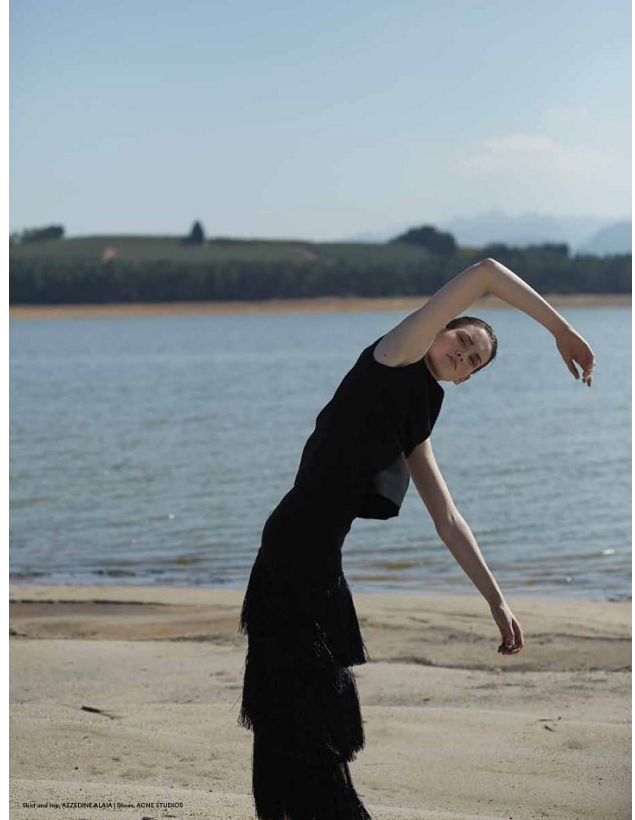

BOSS MODELS

CAPE TOWN

CATHERINE LEWIS

Height: 178cm Bust: 81cm Waist: 64cm Hips: 97cm Shoe: 7 UK Hair: Red Eyes: Brown