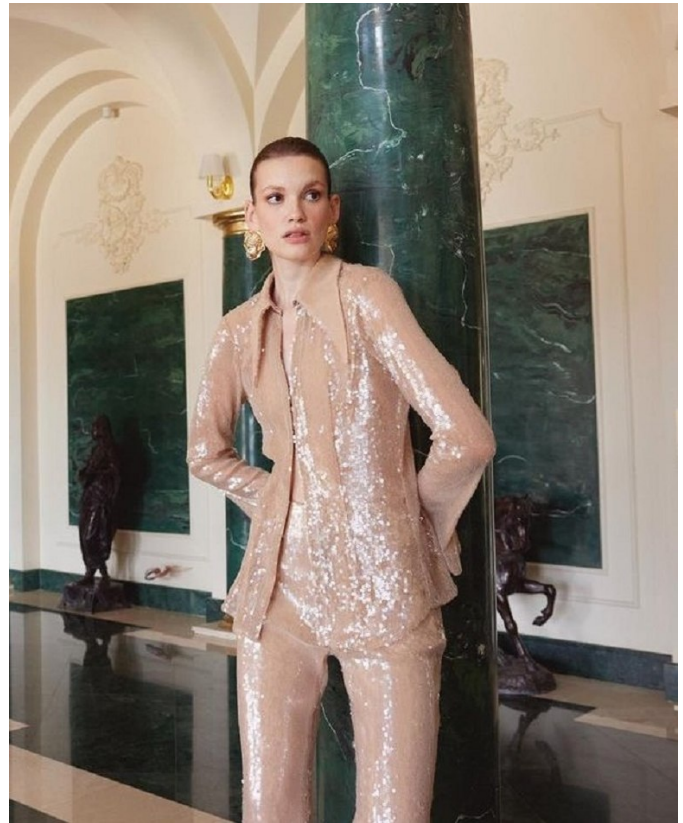

BOSS MODELS

CAPE TOWN

CREATORS

*knit top and earrings by Zava
linen pants by 8 by yoox*

CATHERINE LEWIS

Height: 178cm Bust: 81cm Waist: 64cm Hips: 97cm Shoe: 7 UK Hair: Red Eyes: Brown

BOSS MODELS

CAPE TOWN