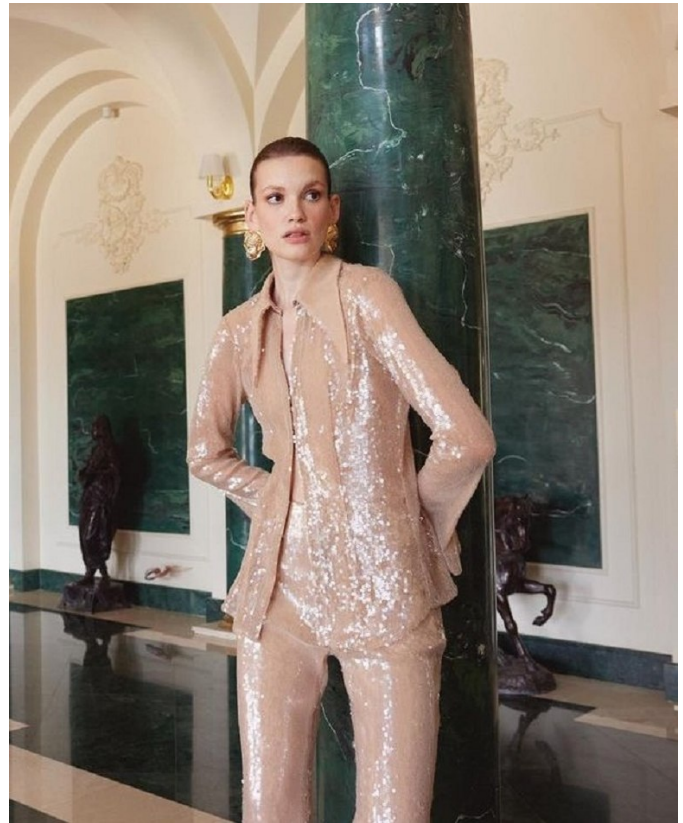

BOSS MODELS

CAPE TOWN

CATHERINE LEWIS

Height: 178cm Bust: 81cm Waist: 64cm Hips: 97cm Shoe: 7 UK Hair: Red Eyes: Brown