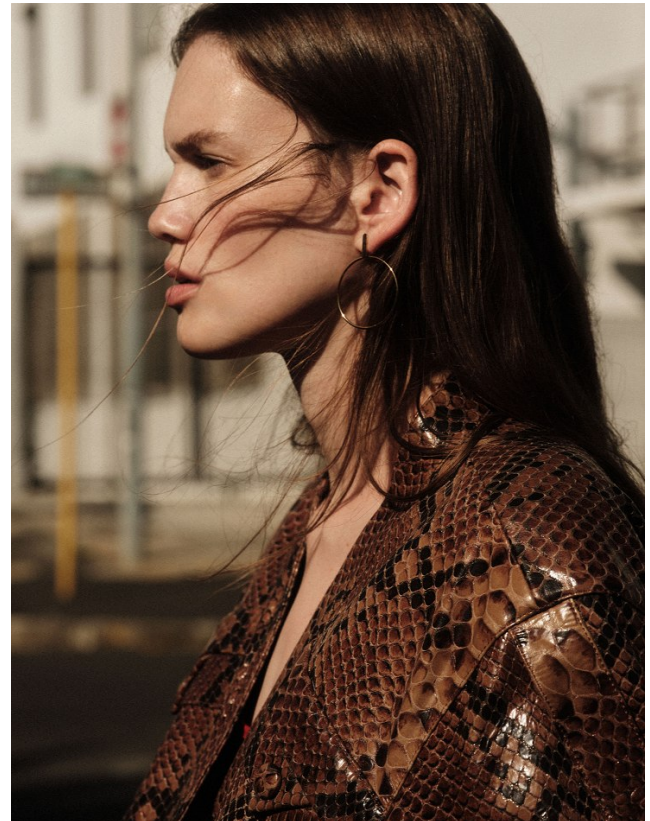

BOSS MODELS

CAPE TOWN

CATHERINE LEWIS

Height: 178cm Bust: 81cm Waist: 64cm Hips: 97cm Shoe: 7 UK Hair: Red Eyes: Brown

BOSS MODELS

CAPE TOWN

CATHERINE LEWIS

Height: 178cm Bust: 81cm Waist: 64cm Hips: 97cm Shoe: 7 UK Hair: Red Eyes: Brown

BOSS MODELS

CAPE TOWN

OFFICIAL BESPOKE

THE REBELS ISSUE

CATHERINE LEWIS

Height: 178cm Bust: 81cm Waist: 64cm Hips: 97cm Shoe: 7 UK Hair: Red Eyes: Brown

BOSS MODELS

CAPE TOWN