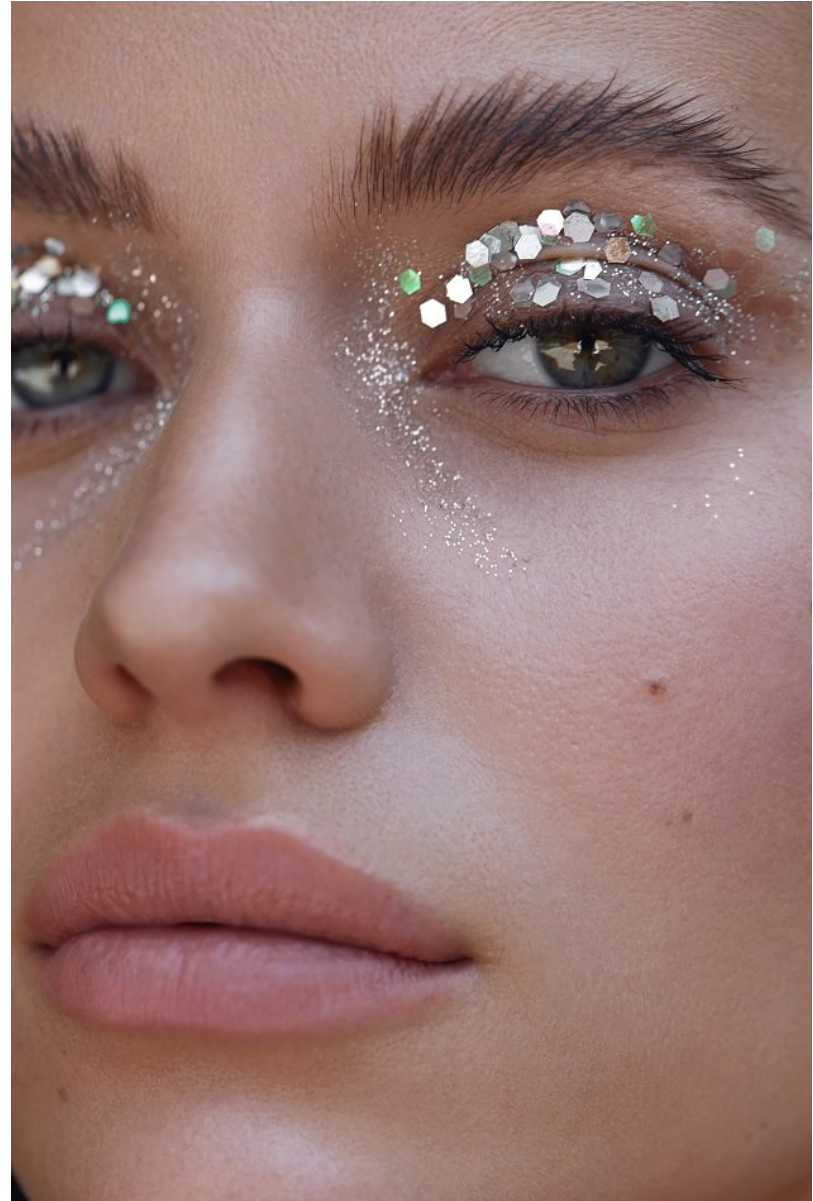

BOSS MODELS

CAPE TOWN

JEANNI MULDER

Height: 172cm Bust: 86cm Waist: 64cm Hips: 96cm Shoe: 5 UK Hair: Light Brown Eyes: Blue/Green