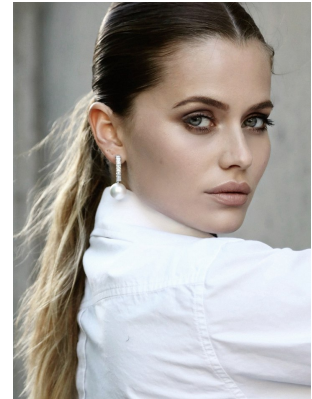

BOSS MODELS

CAPE TOWN

JEANNI MULDER

Height: 172cm Bust: 86cm Waist: 64cm Hips: 96cm Shoe: 5 UK Hair: Light Brown Eyes: Blue/Green

BOSS MODELS

CAPE TOWN

JEANNI MULDER

Height: 172cm Bust: 86cm Waist: 64cm Hips: 96cm Shoe: 5 UK Hair: Light Brown Eyes: Blue/Green

BOSS MODELS

CAPE TOWN

JEANNI MULDER

Height: 172cm Bust: 86cm Waist: 64cm Hips: 96cm Shoe: 5 UK Hair: Light Brown Eyes: Blue/Green