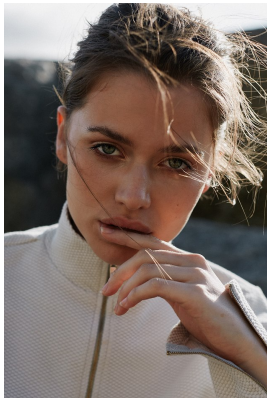

# BOSS MODELS

CAPE TOWN

## JEANNI MULDER

Height: 172cm Bust: 86cm Waist: 64cm Hips: 96cm Shoe: 5 UK Hair: Light Brown Eyes: Blue/Green