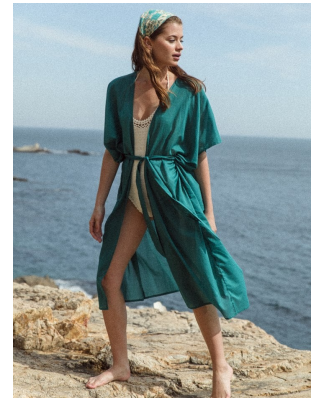

BOSS MODELS

CAPE TOWN

JEANNI MULDER

Height: 172cm Bust: 86cm Waist: 64cm Hips: 93cm Shoe: 5 UK Hair: Light Brown Eyes: Blue/Green

BOSS MODELS

CAPE TOWN

JEANNI MULDER

Height: 172cm Bust: 86cm Waist: 64cm Hips: 93cm Shoe: 5 UK Hair: Light Brown Eyes: Blue/Green

BOSS MODELS

CAPE TOWN

JEANNI MULDER

Height: 172cm Bust: 86cm Waist: 64cm Hips: 93cm Shoe: 5 UK Hair: Light Brown Eyes: Blue/Green