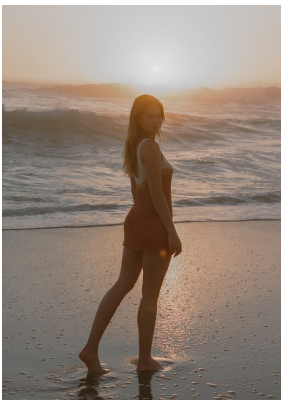

BOSS MODELS

CAPE TOWN

JEANNI MULDER

Height: 172cm Bust: 86cm Waist: 64cm Hips: 93cm Shoe: 5 UK Hair: Light Brown Eyes: Blue/Green

BOSS MODELS

CAPE TOWN

JEANNI MULDER

Height: 172cm Bust: 86cm Waist: 64cm Hips: 93cm Shoe: 5 UK Hair: Light Brown Eyes: Blue/Green

BOSS MODELS

CAPE TOWN

JEANNI MULDER

Height: 172cm Bust: 86cm Waist: 64cm Hips: 93cm Shoe: 5 UK Hair: Light Brown Eyes: Blue/Green