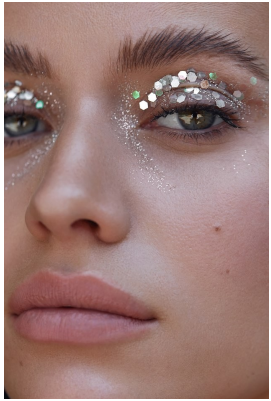

BOSS MODELS

CAPE TOWN

JEANNI MULDER

Height: 172cm Bust: 86cm Waist: 64cm Hips: 93cm Shoe: 5 UK Hair: Light Brown Eyes: Blue/Green

BOSS MODELS

CAPE TOWN

JEANNI MULDER

Height: 172cm Bust: 86cm Waist: 64cm Hips: 93cm Shoe: 5 UK Hair: Light Brown Eyes: Blue/Green

BOSS MODELS

CAPE TOWN

JEANNI MULDER

Height: 172cm Bust: 86cm Waist: 64cm Hips: 93cm Shoe: 5 UK Hair: Light Brown Eyes: Blue/Green