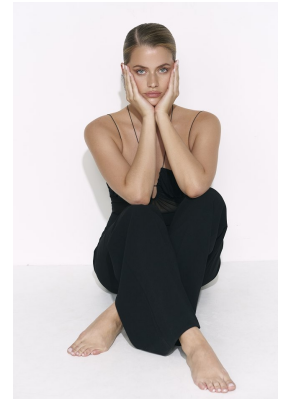

BOSS MODELS

CAPE TOWN

JEANNI MULDER

Height: 172cm Bust: 86cm Waist: 64cm Hips: 96cm Shoe: 5 UK Hair: Light Brown Eyes: Blue/Green

BOSS MODELS

CAPE TOWN

JEANNI MULDER

Height: 172cm Bust: 86cm Waist: 64cm Hips: 96cm Shoe: 5 UK Hair: Light Brown Eyes: Blue/Green

BOSS MODELS

CAPE TOWN

JEANNI MULDER

Height: 172cm Bust: 86cm Waist: 64cm Hips: 96cm Shoe: 5 UK Hair: Light Brown Eyes: Blue/Green