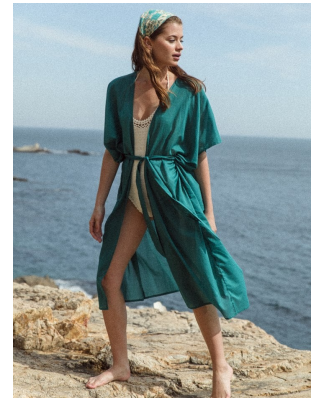

BOSS MODELS

CAPE TOWN

JEANNI MULDER

Height: 172cm Bust: 86cm Waist: 64cm Hips: 96cm Shoe: 5 UK Hair: Light Brown Eyes: Blue/Green

BOSS MODELS

CAPE TOWN

JEANNI MULDER

Height: 172cm Bust: 86cm Waist: 64cm Hips: 96cm Shoe: 5 UK Hair: Light Brown Eyes: Blue/Green

BOSS MODELS

CAPE TOWN

JEANNI MULDER

Height: 172cm Bust: 86cm Waist: 64cm Hips: 96cm Shoe: 5 UK Hair: Light Brown Eyes: Blue/Green