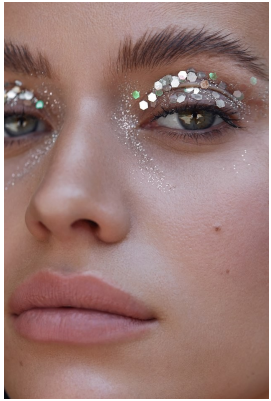

BOSS MODELS

CAPE TOWN

JEANNI MULDER

Height: 172cm Bust: 86cm Waist: 64cm Hips: 96cm Shoe: 5 UK Hair: Light Brown Eyes: Blue/Green

BOSS MODELS

CAPE TOWN

JEANNI MULDER

Height: 172cm Bust: 86cm Waist: 64cm Hips: 96cm Shoe: 5 UK Hair: Light Brown Eyes: Blue/Green

BOSS MODELS

CAPE TOWN

JEANNI MULDER

Height: 172cm Bust: 86cm Waist: 64cm Hips: 96cm Shoe: 5 UK Hair: Light Brown Eyes: Blue/Green