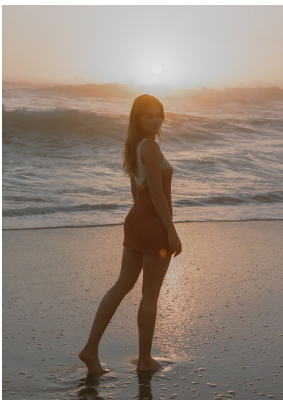

BOSS MODELS

CAPE TOWN

JEANNI MULDER

Height: 172cm Bust: 86cm Waist: 64cm Hips: 93cm Shoe: 5 UK Hair: Light Brown Eyes: Blue/Green

BOSS MODELS

CAPE TOWN

JEANNI MULDER

Height: 172cm Bust: 86cm Waist: 64cm Hips: 93cm Shoe: 5 UK Hair: Light Brown Eyes: Blue/Green

BOSS MODELS

CAPE TOWN

JEANNI MULDER

Height: 172cm Bust: 86cm Waist: 64cm Hips: 93cm Shoe: 5 UK Hair: Light Brown Eyes: Blue/Green