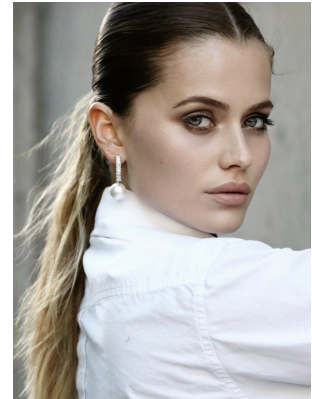

# BOSS MODELS

CAPE TOWN

## JEANNI MULDER

Height: 172cm Bust: 86cm Waist: 64cm Hips: 96cm Shoe: 5 UK Hair: Light Brown Eyes: Blue/Green