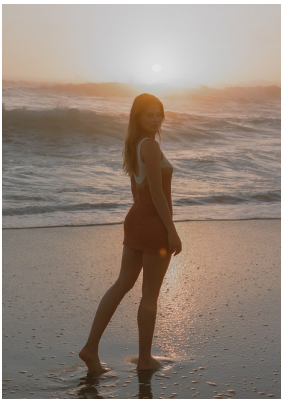

BOSS MODELS

CAPE TOWN

JEANNI MULDER

Height: 172cm Bust: 86cm Waist: 64cm Hips: 96cm Shoe: 5 UK Hair: Light Brown Eyes: Blue/Green

BOSS MODELS

CAPE TOWN

JEANNI MULDER

Height: 172cm Bust: 86cm Waist: 64cm Hips: 96cm Shoe: 5 UK Hair: Light Brown Eyes: Blue/Green

BOSS MODELS

CAPE TOWN

JEANNI MULDER

Height: 172cm Bust: 86cm Waist: 64cm Hips: 96cm Shoe: 5 UK Hair: Light Brown Eyes: Blue/Green