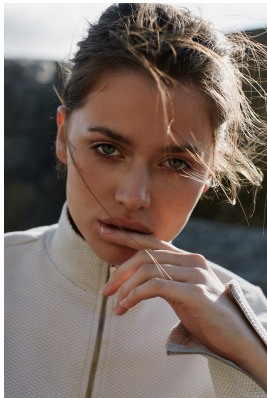

BOSS MODELS

CAPE TOWN

JEANNI MULDER

Height: 172cm Bust: 86cm Waist: 64cm Hips: 93cm Shoe: 5 UK Hair: Light Brown Eyes: Blue/Green

BOSS MODELS

CAPE TOWN

JEANNI MULDER

Height: 172cm Bust: 86cm Waist: 64cm Hips: 93cm Shoe: 5 UK Hair: Light Brown Eyes: Blue/Green

BOSS MODELS

CAPE TOWN

JEANNI MULDER

Height: 172cm Bust: 86cm Waist: 64cm Hips: 93cm Shoe: 5 UK Hair: Light Brown Eyes: Blue/Green