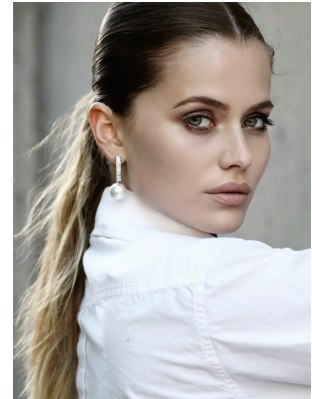

BOSS MODELS

CAPE TOWN

JEANNI MULDER

Height: 172cm Bust: 86cm Waist: 64cm Hips: 93cm Shoe: 5 UK Hair: Light Brown Eyes: Blue/Green

BOSS MODELS

CAPE TOWN

JEANNI MULDER

Height: 172cm Bust: 86cm Waist: 64cm Hips: 93cm Shoe: 5 UK Hair: Light Brown Eyes: Blue/Green

BOSS MODELS

CAPE TOWN

JEANNI MULDER

Height: 172cm Bust: 86cm Waist: 64cm Hips: 93cm Shoe: 5 UK Hair: Light Brown Eyes: Blue/Green