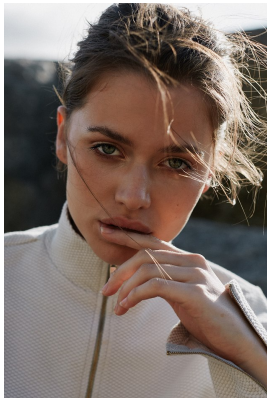

BOSS MODELS

CAPE TOWN

JEANNI MULDER

Height: 172cm Bust: 86cm Waist: 64cm Hips: 96cm Shoe: 5 UK Hair: Light Brown Eyes: Blue/Green

BOSS MODELS

CAPE TOWN

JEANNI MULDER

Height: 172cm Bust: 86cm Waist: 64cm Hips: 96cm Shoe: 5 UK Hair: Light Brown Eyes: Blue/Green

BOSS MODELS

CAPE TOWN

JEANNI MULDER

Height: 172cm Bust: 86cm Waist: 64cm Hips: 96cm Shoe: 5 UK Hair: Light Brown Eyes: Blue/Green