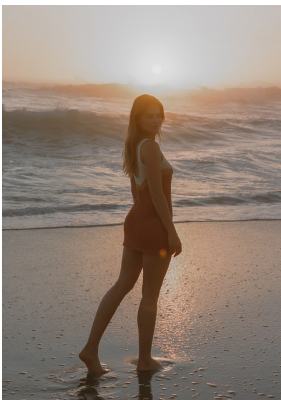

BOSS MODELS

CAPE TOWN

JEANNI MULDER

Height: 172cm Bust: 86cm Waist: 64cm Hips: 96cm Shoe: 5 UK Hair: Light Brown Eyes: Blue/Green