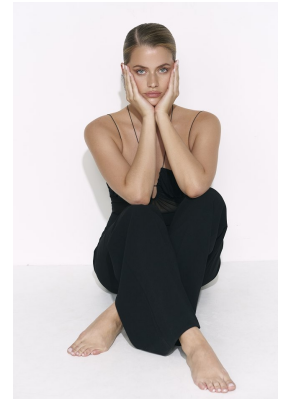

BOSS MODELS

CAPE TOWN

JEANNI MULDER

Height: 172cm Bust: 86cm Waist: 64cm Hips: 93cm Shoe: 5 UK Hair: Light Brown Eyes: Blue/Green

BOSS MODELS

CAPE TOWN

JEANNI MULDER

Height: 172cm Bust: 86cm Waist: 64cm Hips: 93cm Shoe: 5 UK Hair: Light Brown Eyes: Blue/Green

BOSS MODELS

CAPE TOWN

JEANNI MULDER

Height: 172cm Bust: 86cm Waist: 64cm Hips: 93cm Shoe: 5 UK Hair: Light Brown Eyes: Blue/Green