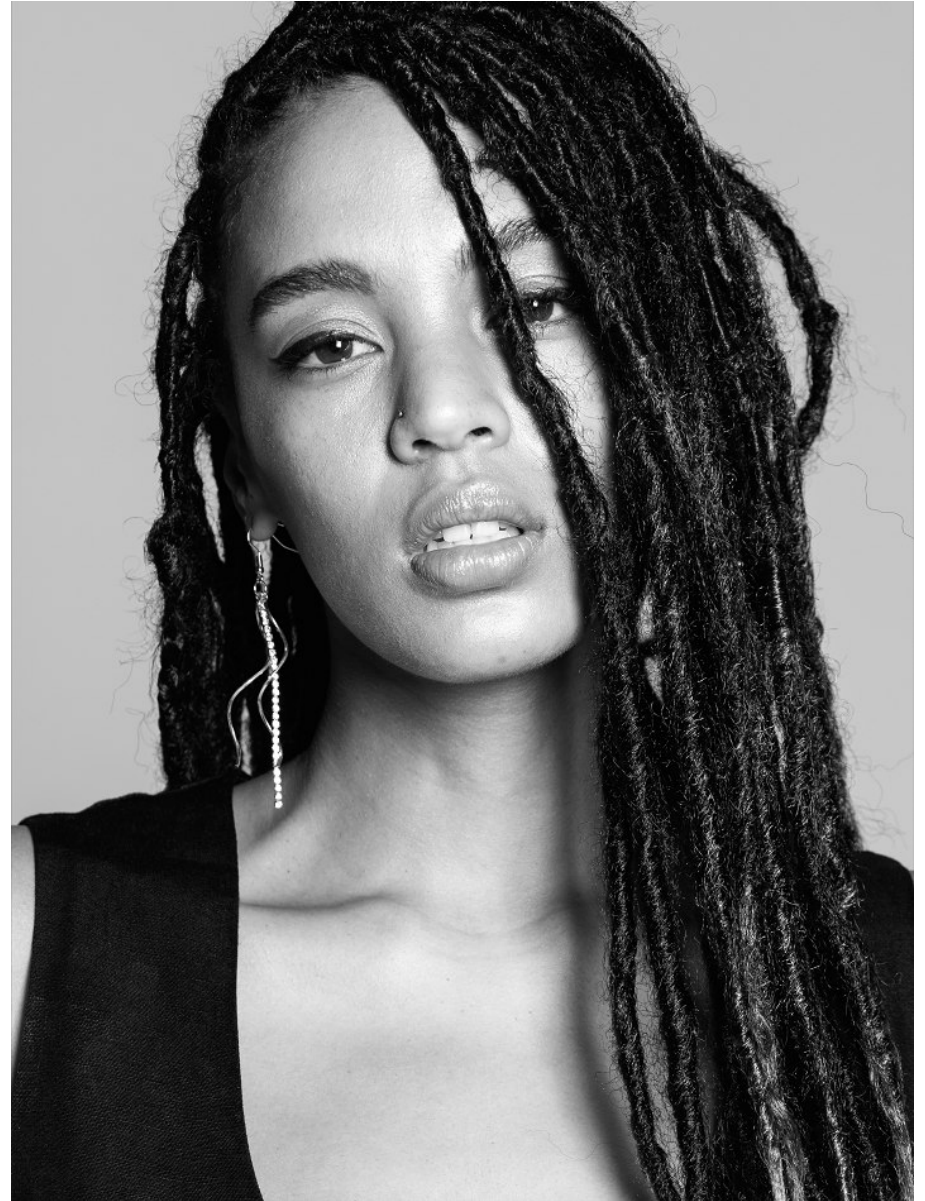

BOSS MODELS

CAPE TOWN

SIMONE THEUNISSEN

Height: 172cm Bust: 86cm Waist: 68cm Hips: 98cm Shoe: 5 UK Hair: Brown Eyes: Brown