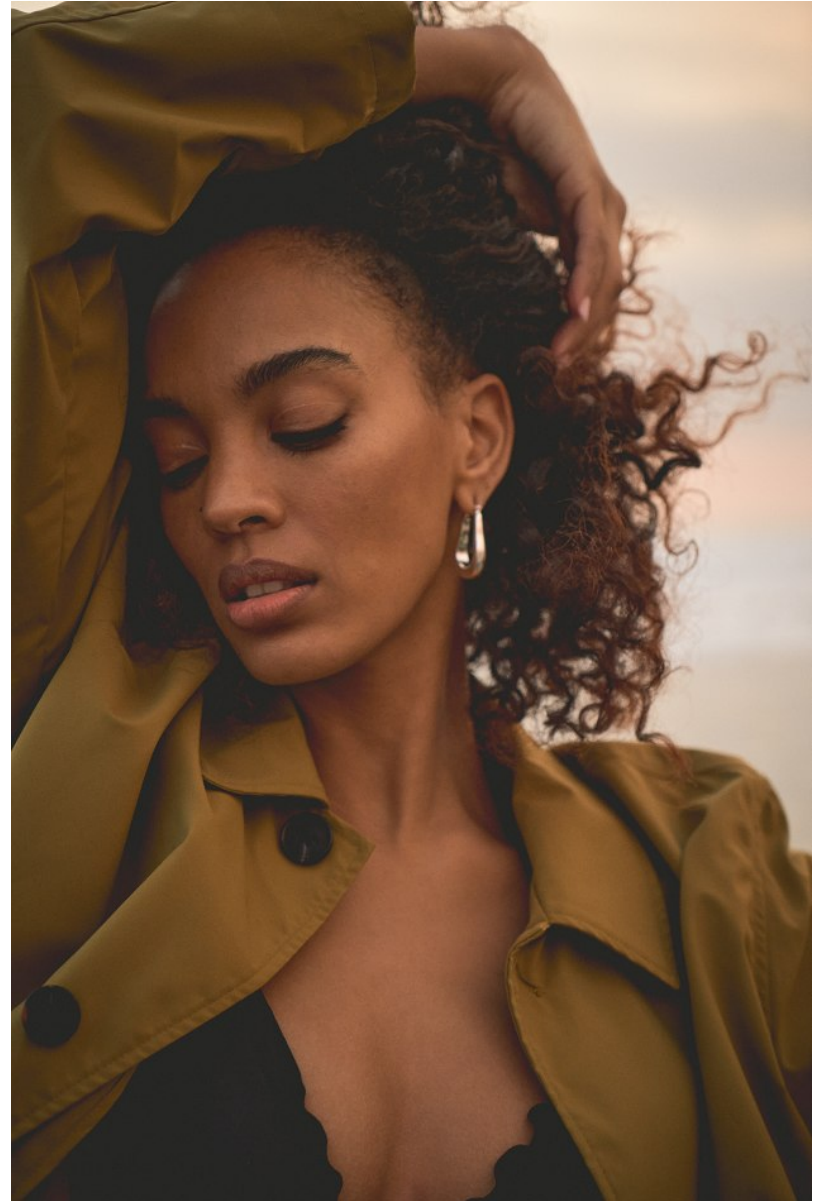

BOSS MODELS

CAPE TOWN

SIMONE THEUNISSEN

Height: 172cm Bust: 85cm Waist: 67cm Hips: 97cm Shoe: 5 UK Hair: Brown Eyes: Brown