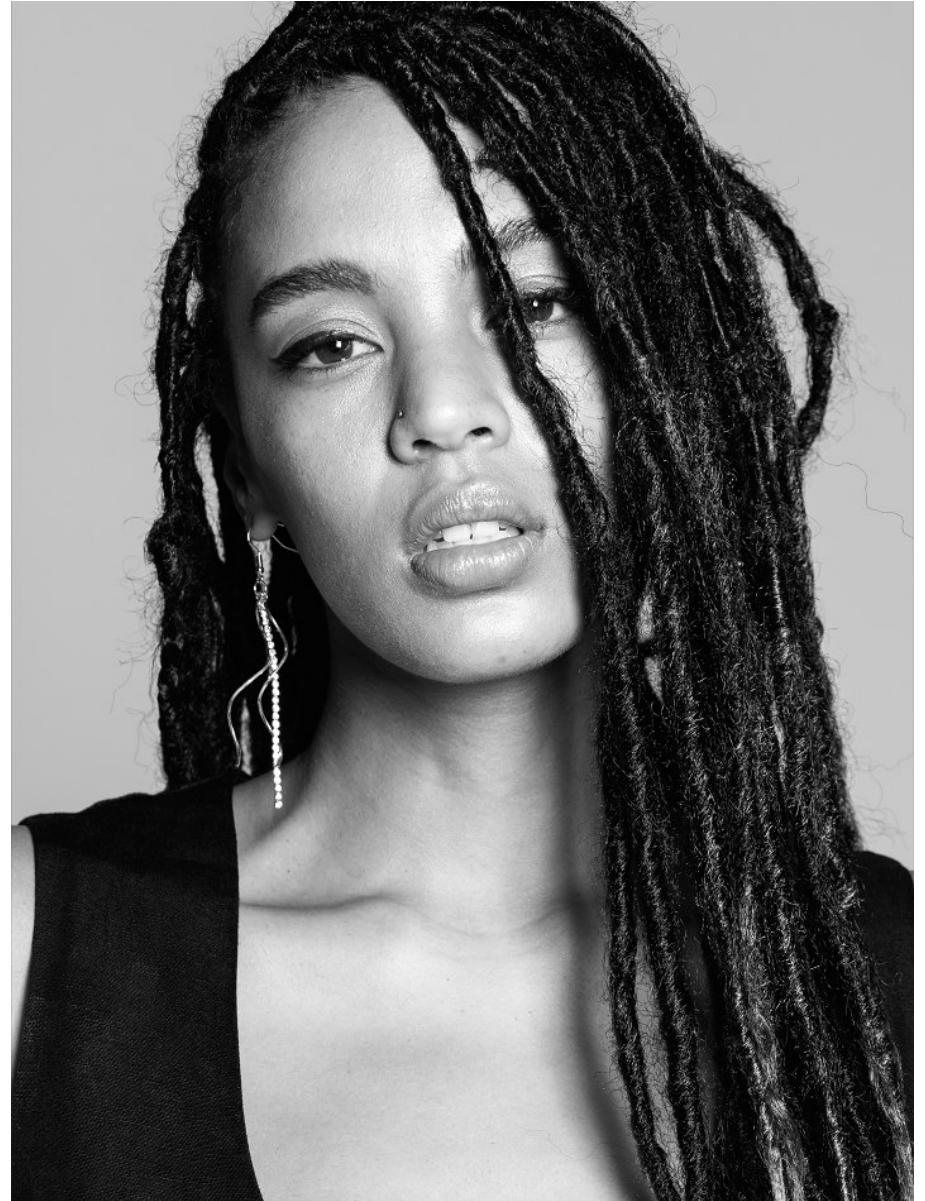

BOSS MODELS

CAPE TOWN

SIMONE THEUNISSEN

Height: 172cm Bust: 85cm Waist: 67cm Hips: 97cm Shoe: 5 UK Hair: Brown Eyes: Brown