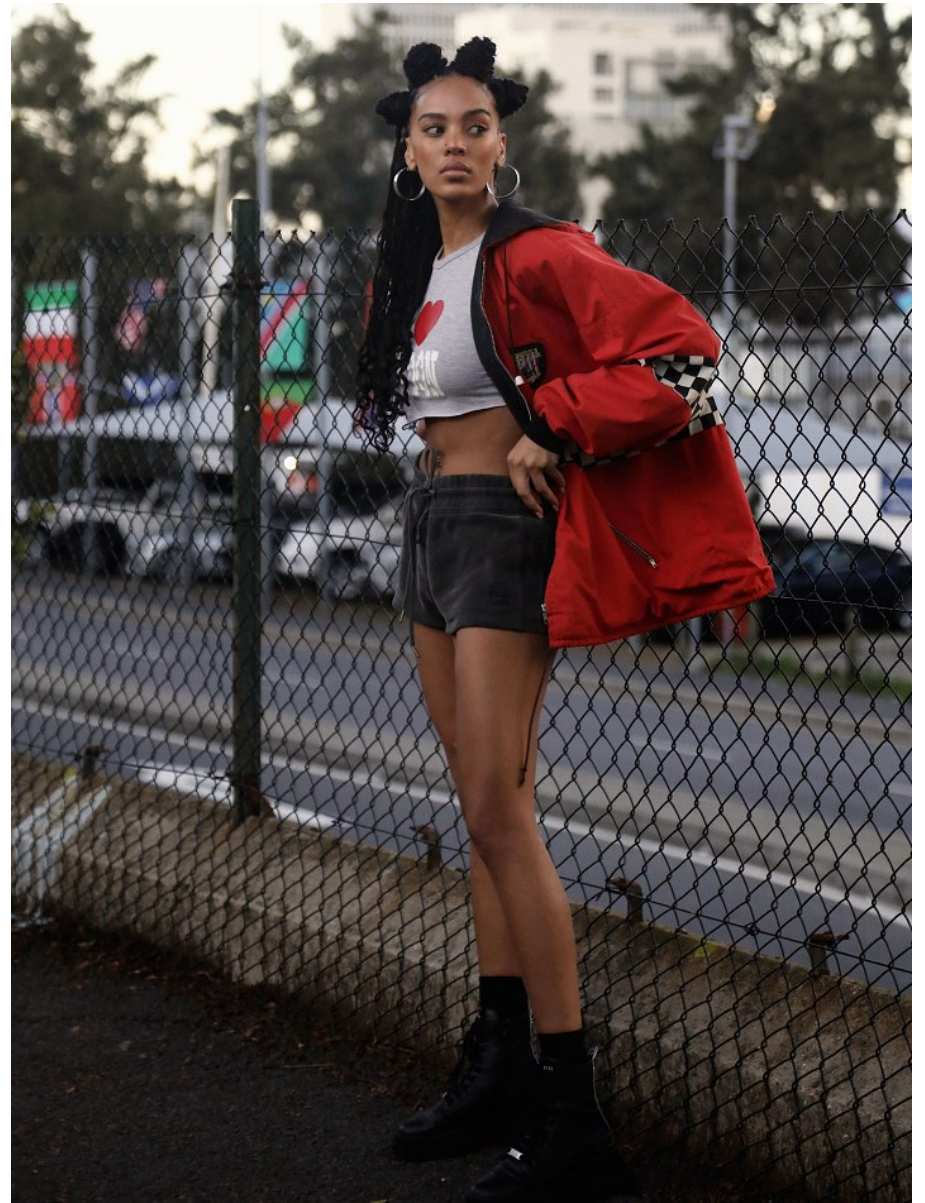

BOSS MODELS

CAPE TOWN

SIMONE THEUNISSEN

Height: 172cm Bust: 85cm Waist: 67cm Hips: 97cm Shoe: 5 UK Hair: Brown Eyes: Brown