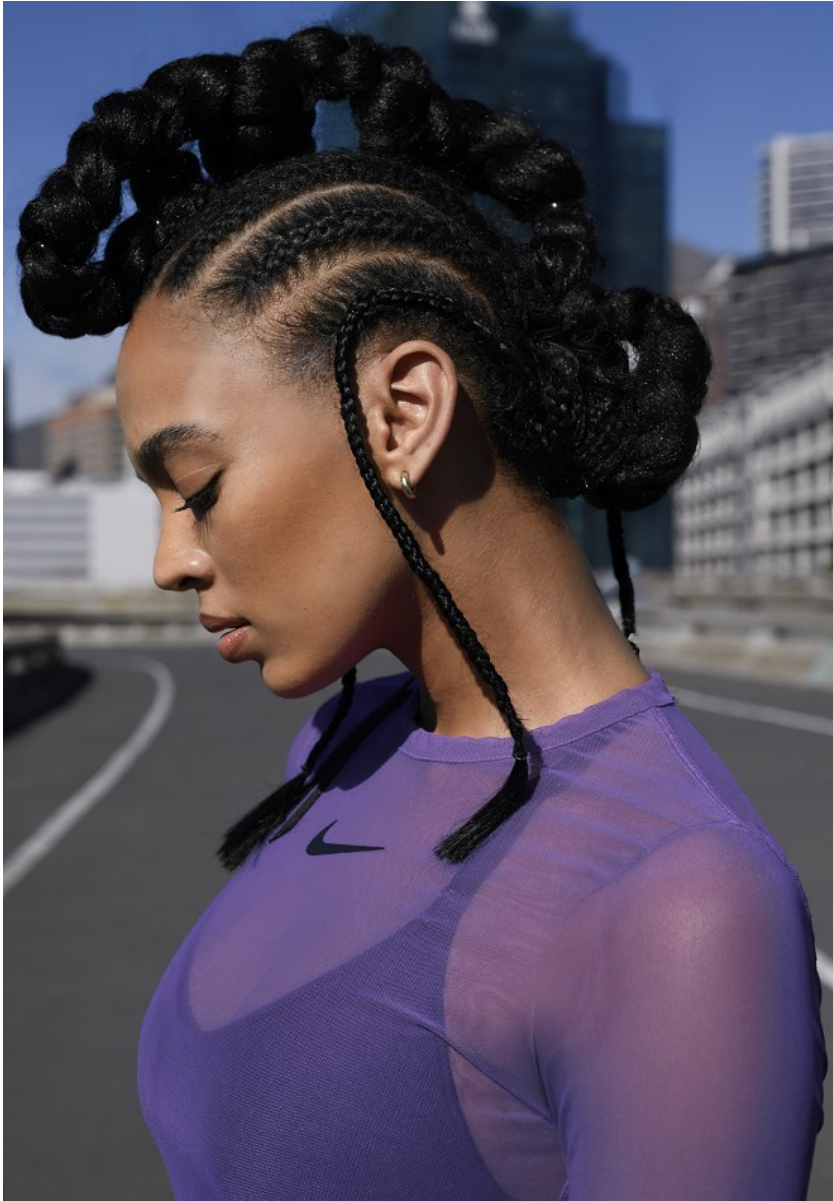

BOSS MODELS

CAPE TOWN

SIMONE THEUNISSEN

Height: 172cm Bust: 86cm Waist: 68cm Hips: 98cm Shoe: 5 UK Hair: Brown Eyes: Brown