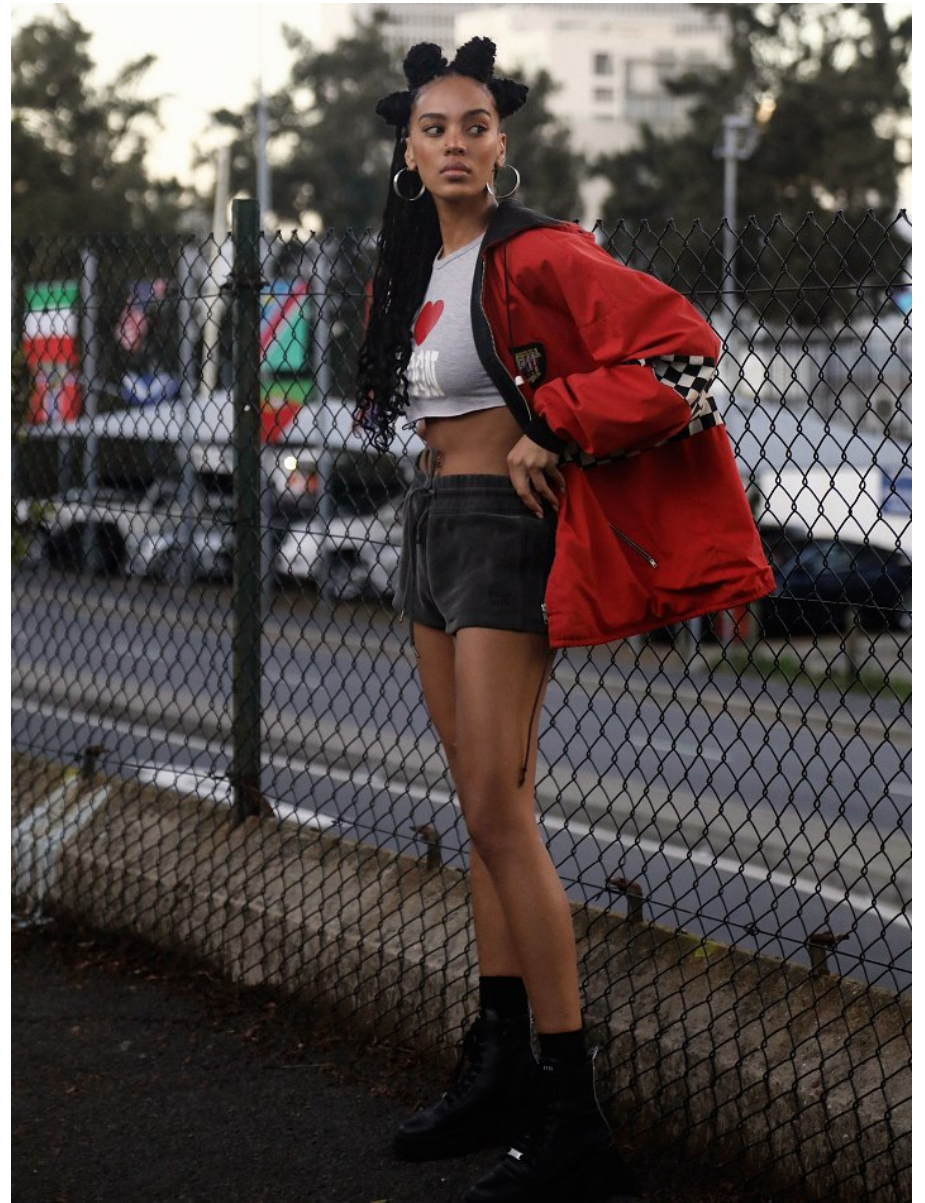

BOSS MODELS

CAPE TOWN

SIMONE THEUNISSEN

Height: 172cm Bust: 86cm Waist: 68cm Hips: 98cm Shoe: 5 UK Hair: Brown Eyes: Brown