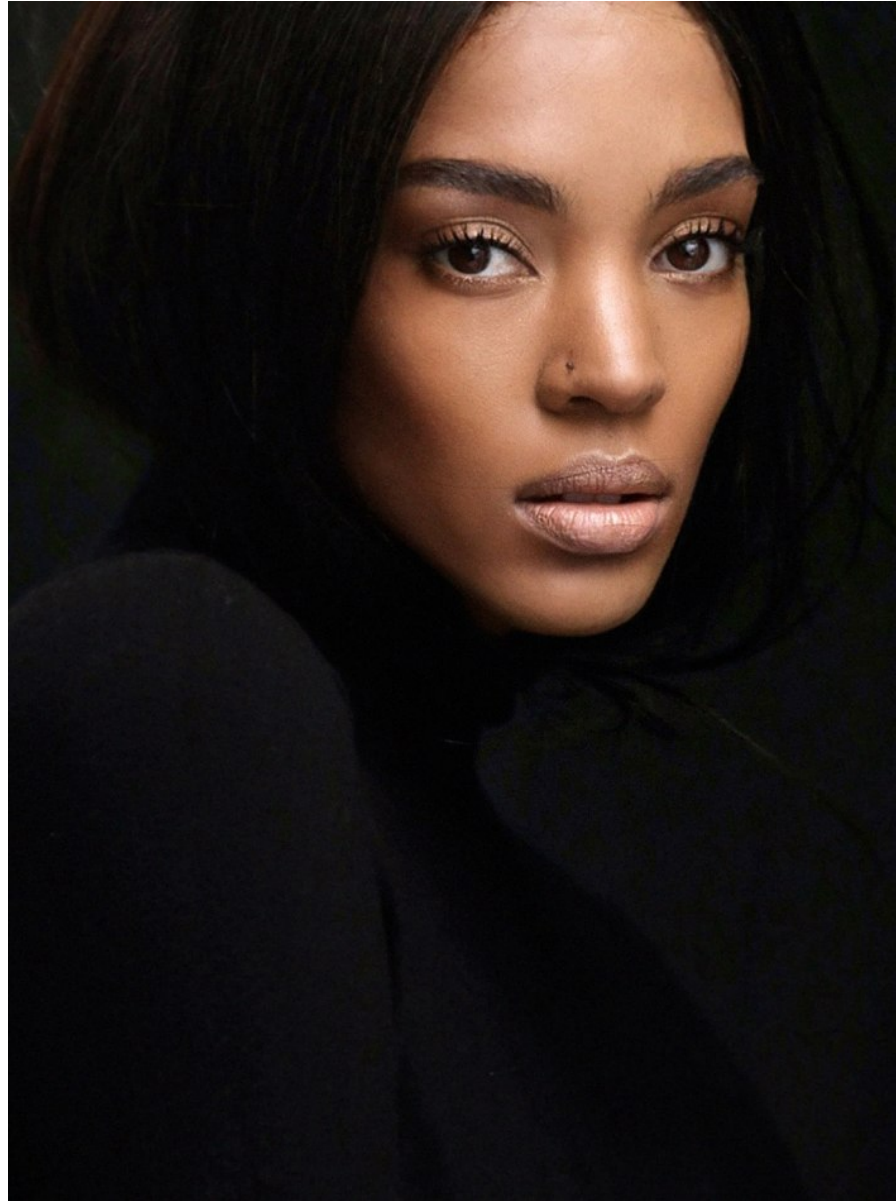

SIMONE THEUNISSEN

BOSS MODELS

CAPE TOWN

SIMONE THEUNISSEN

Height: 172cm Bust: 86cm Waist: 68cm Hips: 98cm Shoe: 5 UK Hair: Brown Eyes: Brown