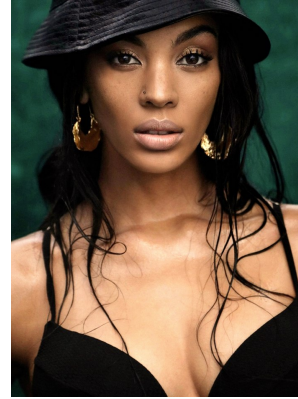

BOSS MODELS

CAPE TOWN

SIMONE THEUNISSEN

Height: 172cm Bust: 85cm Waist: 67cm Hips: 97cm Shoe: 5 UK Hair: Brown Eyes: Brown

BOSS MODELS

CAPE TOWN

SIMONE THEUNISSEN

Height: 172cm Bust: 85cm Waist: 67cm Hips: 97cm Shoe: 5 UK Hair: Brown Eyes: Brown