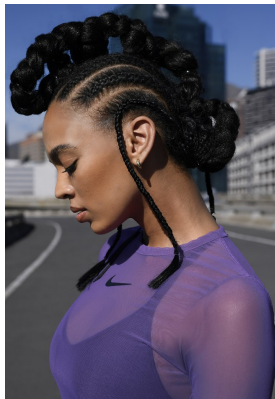

BOSS MODELS

CAPE TOWN

SIMONE THEUNISSEN

Height: 172cm Bust: 85cm Waist: 67cm Hips: 97cm Shoe: 5 UK Hair: Brown Eyes: Brown

BOSS MODELS

CAPE TOWN

SIMONE THEUNISSEN

Height: 172cm Bust: 85cm Waist: 67cm Hips: 97cm Shoe: 5 UK Hair: Brown Eyes: Brown