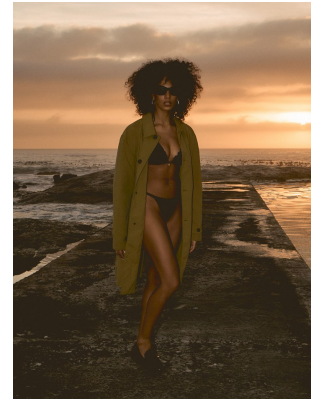

# BOSS MODELS

CAPE TOWN

## SIMONE THEUNISSEN

Height: 172cm Bust: 85cm Waist: 67cm Hips: 97cm Shoe: 5 UK Hair: Brown Eyes: Brown