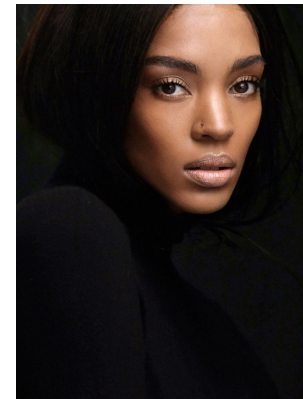

BOSS MODELS

CAPE TOWN

SIMONE THEUNISSEN

Height: 172cm Bust: 85cm Waist: 67cm Hips: 97cm Shoe: 5 UK Hair: Brown Eyes: Brown

BOSS MODELS

CAPE TOWN

SIMONE THEUNISSEN

Height: 172cm Bust: 85cm Waist: 67cm Hips: 97cm Shoe: 5 UK Hair: Brown Eyes: Brown