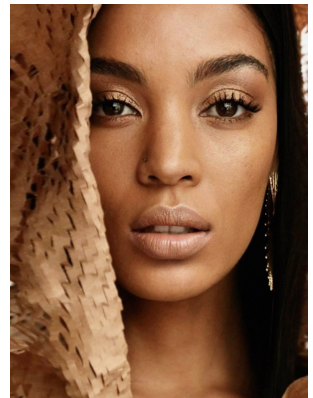

BOSS MODELS

CAPE TOWN

SIMONE THEUNISSEN

Height: 172cm Bust: 85cm Waist: 67cm Hips: 97cm Shoe: 5 UK Hair: Brown Eyes: Brown

BOSS MODELS

CAPE TOWN

SIMONE THEUNISSEN

Height: 172cm Bust: 85cm Waist: 67cm Hips: 97cm Shoe: 5 UK Hair: Brown Eyes: Brown