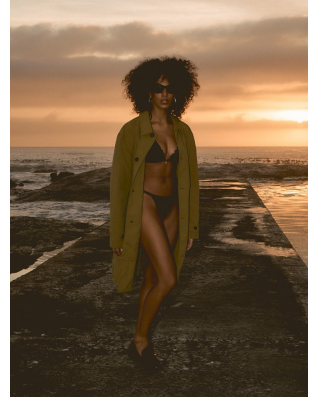

BOSS MODELS

CAPE TOWN

SIMONE THEUNISSEN

Height: 172cm Bust: 85cm Waist: 67cm Hips: 97cm Shoe: 5 UK Hair: Brown Eyes: Brown

BOSS MODELS

CAPE TOWN

SIMONE THEUNISSEN

Height: 172cm Bust: 85cm Waist: 67cm Hips: 97cm Shoe: 5 UK Hair: Brown Eyes: Brown