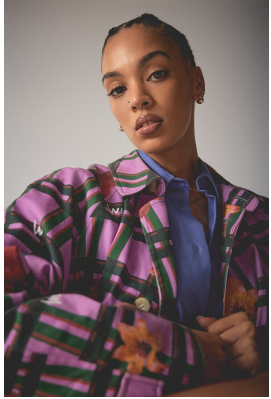

BOSS MODELS

CAPE TOWN

SIMONE THEUNISSEN

Height: 172cm Bust: 85cm Waist: 67cm Hips: 97cm Shoe: 5 UK Hair: Brown Eyes: Brown

BOSS MODELS

CAPE TOWN

SIMONE THEUNISSEN

Height: 172cm Bust: 85cm Waist: 67cm Hips: 97cm Shoe: 5 UK Hair: Brown Eyes: Brown