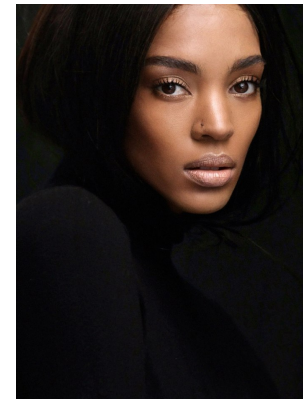

# BOSS MODELS

CAPE TOWN

## SIMONE THEUNISSEN

Height: 172cm Bust: 85cm Waist: 67cm Hips: 97cm Shoe: 5 UK Hair: Brown Eyes: Brown