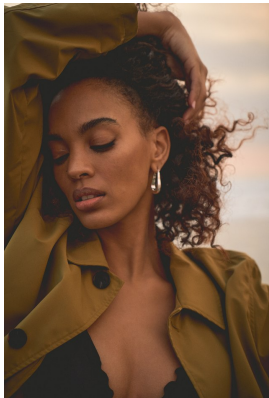

BOSS MODELS

CAPE TOWN

SIMONE THEUNISSEN

Height: 172cm Bust: 85cm Waist: 67cm Hips: 97cm Shoe: 5 UK Hair: Brown Eyes: Brown

BOSS MODELS

CAPE TOWN

SIMONE THEUNISSEN

Height: 172cm Bust: 85cm Waist: 67cm Hips: 97cm Shoe: 5 UK Hair: Brown Eyes: Brown