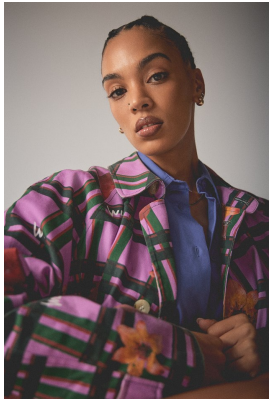

# BOSS MODELS

CAPE TOWN

## SIMONE THEUNISSEN

Height: 172cm Bust: 85cm Waist: 67cm Hips: 97cm Shoe: 5 UK Hair: Brown Eyes: Brown