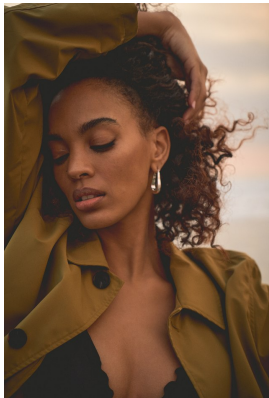

# BOSS MODELS

CAPE TOWN

## SIMONE THEUNISSEN

Height: 172cm Bust: 85cm Waist: 67cm Hips: 97cm Shoe: 5 UK Hair: Brown Eyes: Brown