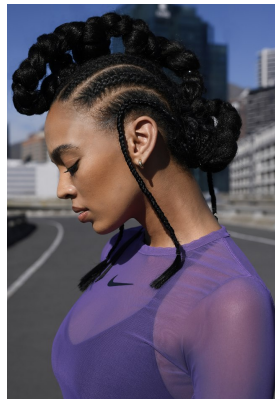

BOSS MODELS

CAPE TOWN

SIMONE THEUNISSEN

Height: 172cm Bust: 85cm Waist: 67cm Hips: 97cm Shoe: 5 UK Hair: Brown Eyes: Brown