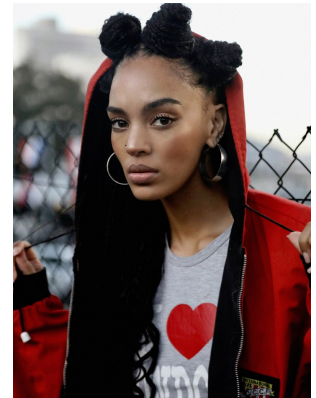

# BOSS MODELS

CAPE TOWN

## SIMONE THEUNISSEN

Height: 172cm Bust: 85cm Waist: 67cm Hips: 97cm Shoe: 5 UK Hair: Brown Eyes: Brown