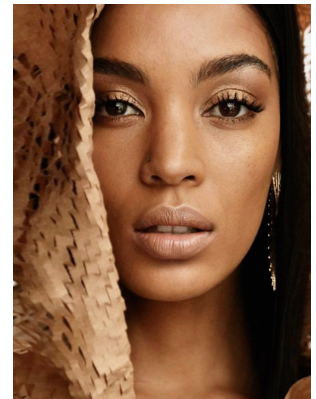

# BOSS MODELS

CAPE TOWN

## SIMONE THEUNISSEN

Height: 172cm Bust: 85cm Waist: 67cm Hips: 97cm Shoe: 5 UK Hair: Brown Eyes: Brown