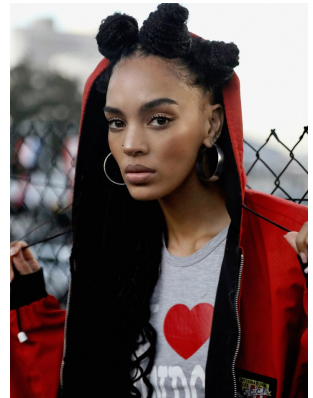

BOSS MODELS

CAPE TOWN

SIMONE THEUNISSEN

Height: 172cm Bust: 85cm Waist: 67cm Hips: 97cm Shoe: 5 UK Hair: Brown Eyes: Brown

BOSS MODELS

CAPE TOWN

SIMONE THEUNISSEN

Height: 172cm Bust: 85cm Waist: 67cm Hips: 97cm Shoe: 5 UK Hair: Brown Eyes: Brown