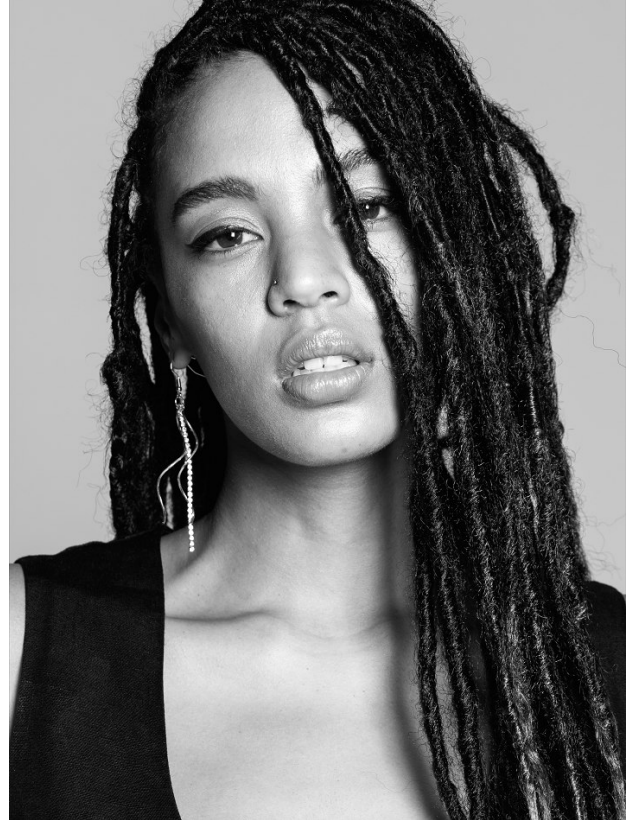

BOSS MODELS

CAPE TOWN

SIMONE THEUNISSEN

Height: 172cm Bust: 85cm Waist: 67cm Hips: 97cm Shoe: 5 UK Hair: Brown Eyes: Brown