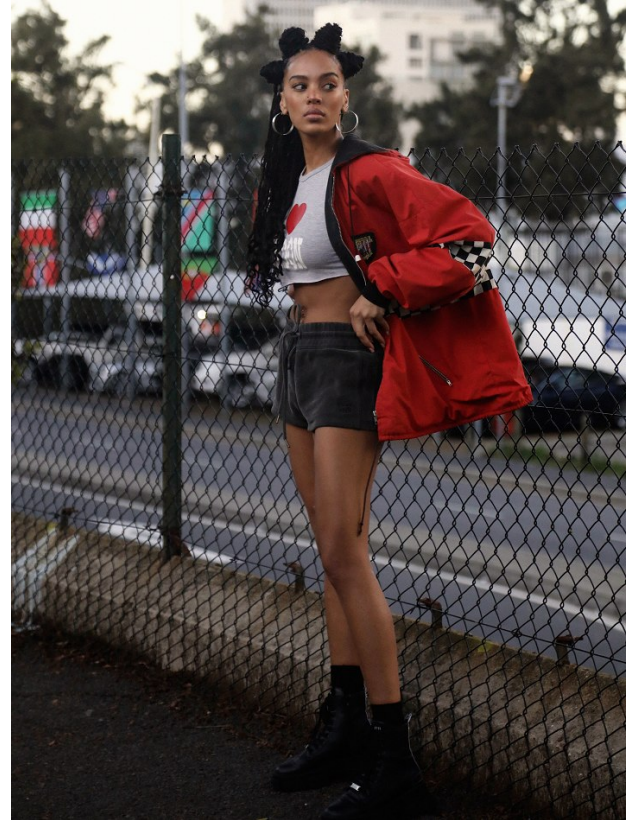

BOSS MODELS

CAPE TOWN

SIMONE THEUNISSEN

Height: 172cm Bust: 85cm Waist: 67cm Hips: 97cm Shoe: 5 UK Hair: Brown Eyes: Brown

BOSS MODELS

CAPE TOWN

SIMONE THEUNISSEN

Height: 172cm Bust: 85cm Waist: 67cm Hips: 97cm Shoe: 5 UK Hair: Brown Eyes: Brown