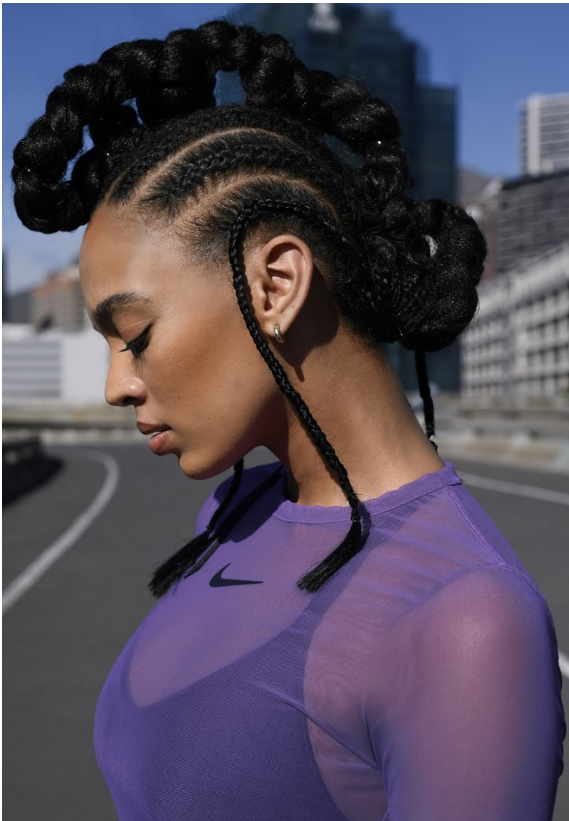

BOSS MODELS

CAPE TOWN

SIMONE THEUNISSEN

Height: 172cm Bust: 85cm Waist: 67cm Hips: 97cm Shoe: 5 UK Hair: Brown Eyes: Brown