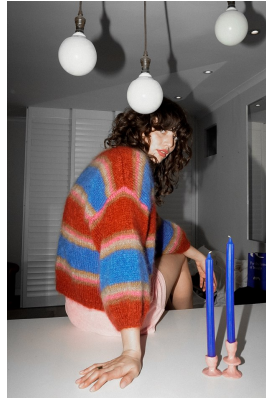

BOSS MODELS

CAPE TOWN

MICHELLE MEYER

Height: 176cm Bust: 92cm Waist: 72cm Hips: 101cm Shoe: 6 UK Hair: Brown Eyes: Brown

BOSS MODELS

CAPE TOWN

MICHELLE MEYER

Height: 176cm Bust: 92cm Waist: 72cm Hips: 101cm Shoe: 6 UK Hair: Brown Eyes: Brown