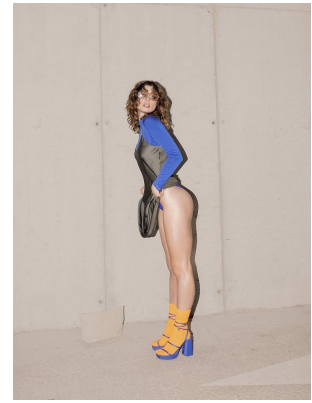

BOSS MODELS

CAPE TOWN

MICHELLE MEYER

Height: 176cm Bust: 92cm Waist: 72cm Hips: 101cm Shoe: 6 UK Hair: Brown Eyes: Brown

BOSS MODELS

CAPE TOWN

MICHELLE MEYER

Height: 176cm Bust: 92cm Waist: 72cm Hips: 101cm Shoe: 6 UK Hair: Brown Eyes: Brown