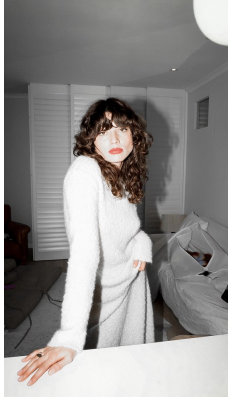

BOSS MODELS

CAPE TOWN

MICHELLE MEYER

Height: 176cm Bust: 92cm Waist: 72cm Hips: 101cm Shoe: 6 UK Hair: Brown Eyes: Brown

BOSS MODELS

CAPE TOWN

MICHELLE MEYER

Height: 176cm Bust: 92cm Waist: 72cm Hips: 101cm Shoe: 6 UK Hair: Brown Eyes: Brown