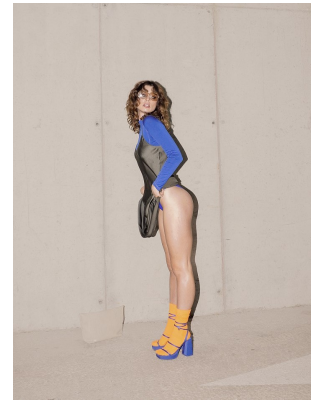

BOSS MODELS

CAPE TOWN

MICHELLE MEYER

Height: 176cm Bust: 92cm Waist: 72cm Hips: 101cm Shoe: 6 UK Hair: Brown Eyes: Brown

BOSS MODELS

CAPE TOWN

MICHELLE MEYER

Height: 176cm Bust: 92cm Waist: 72cm Hips: 101cm Shoe: 6 UK Hair: Brown Eyes: Brown