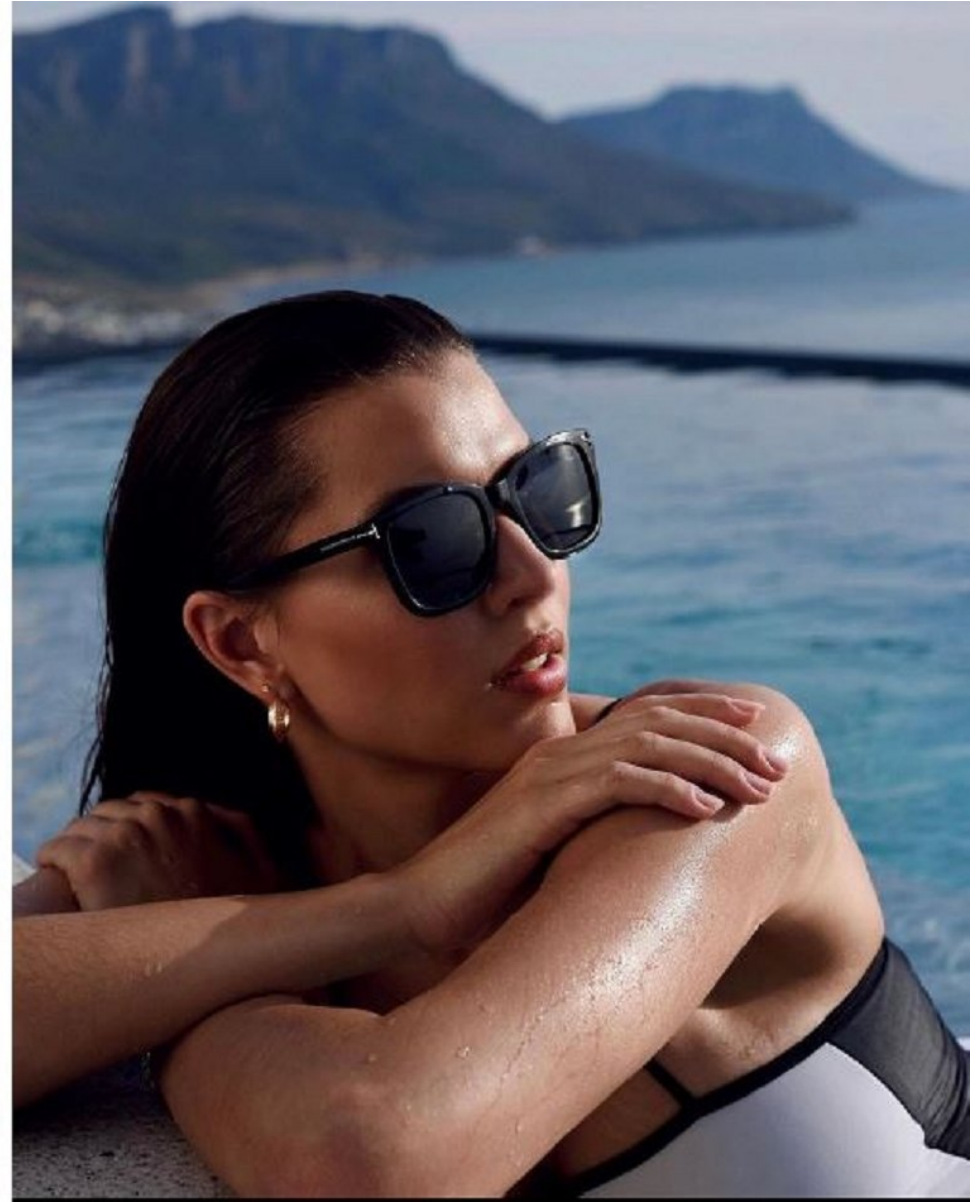

BOSS MODELS

CAPE TOWN

LOU-MARIE TALJAARD

Height: 179cm Bust: 94cm Waist: 73cm Hips: 100cm Shoe: 7 UK Hair: Brown Eyes: Brown

BOSS MODELS

CAPE TOWN

LOU-MARIE TALJAARD

Height: 179cm Bust: 94cm Waist: 73cm Hips: 100cm Shoe: 7 UK Hair: Brown Eyes: Brown