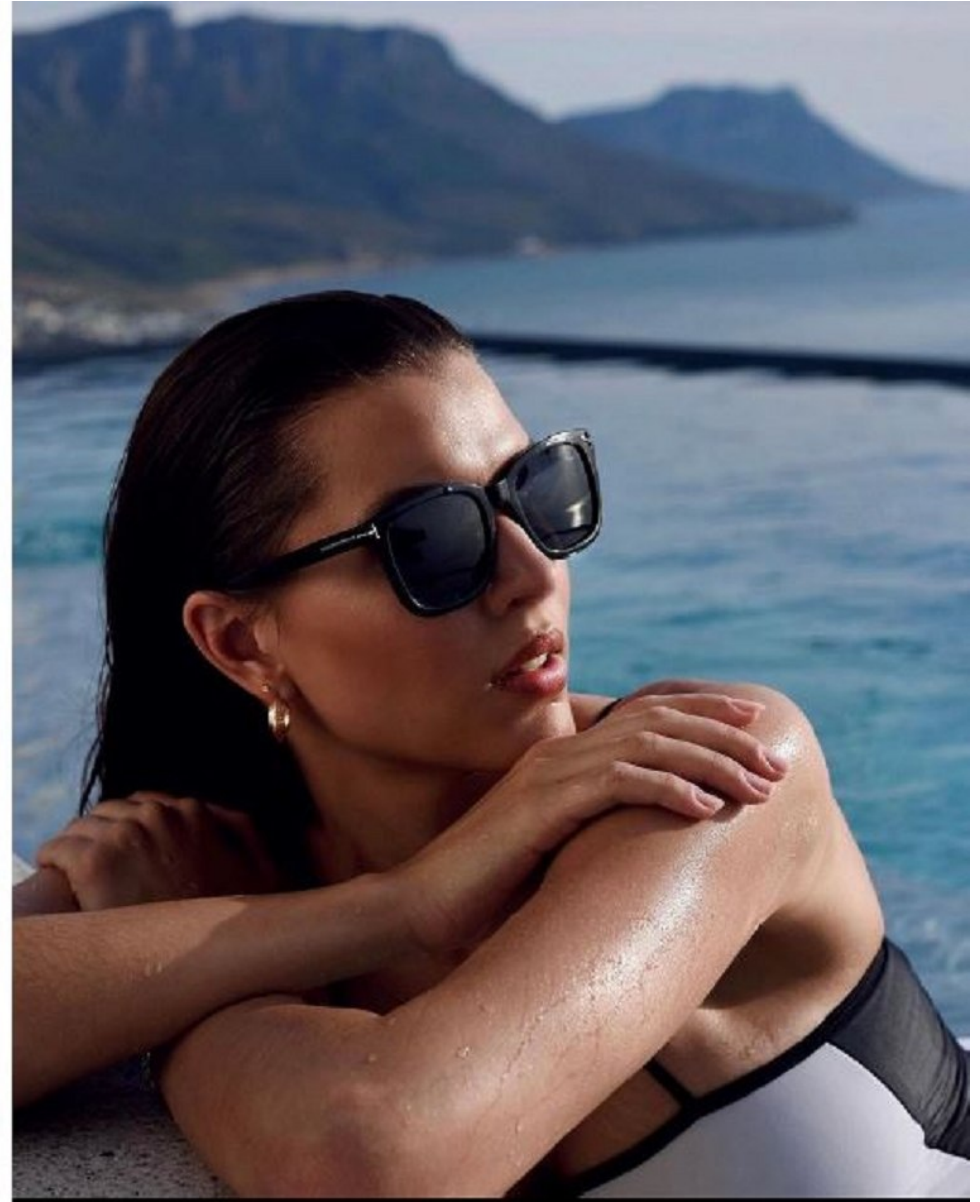

BOSS MODELS

CAPE TOWN

LOU-MARIE TALJAARD

Height: 179cm Bust: 94cm Waist: 73cm Hips: 100cm Shoe: 7 UK Hair: Brown Eyes: Brown