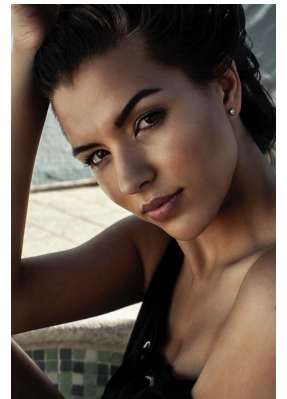

BOSS MODELS

CAPE TOWN

LOU-MARIE TALJAARD

Height: 179cm Bust: 94cm Waist: 73cm Hips: 100cm Shoe: 7 UK Hair: Brown Eyes: Brown

BOSS MODELS

CAPE TOWN

LOU-MARIE TALJAARD

Height: 179cm Bust: 94cm Waist: 73cm Hips: 100cm Shoe: 7 UK Hair: Brown Eyes: Brown

BOSS MODELS

CAPE TOWN

LOU-MARIE TALJAARD

Height: 179cm Bust: 94cm Waist: 73cm Hips: 100cm Shoe: 7 UK Hair: Brown Eyes: Brown