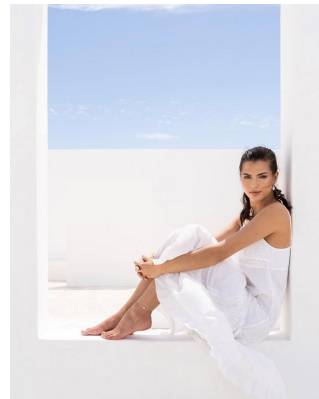

# BOSS MODELS

CAPE TOWN

## LOU-MARIE TALJAARD

Height: 179cm Bust: 94cm Waist: 73cm Hips: 100cm Shoe: 7 UK Hair: Brown Eyes: Brown