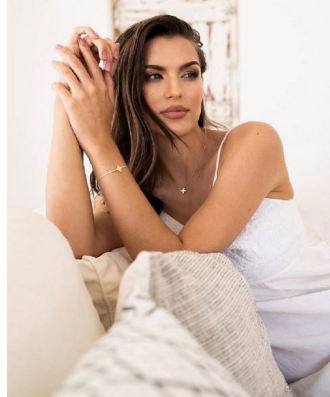

BOSS MODELS

CAPE TOWN

LOU-MARIE TALJAARD

Height: 179cm Bust: 94cm Waist: 73cm Hips: 100cm Shoe: 7 UK Hair: Brown Eyes: Brown