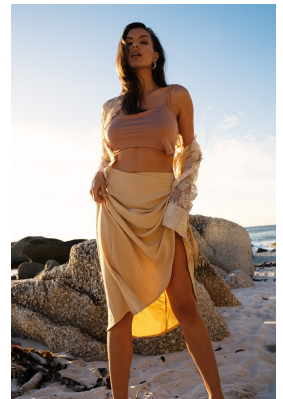

BOSS MODELS

CAPE TOWN

LOU-MARIE TALJAARD

Height: 179cm Bust: 94cm Waist: 73cm Hips: 100cm Shoe: 7 UK Hair: Brown Eyes: Brown

BOSS MODELS

CAPE TOWN

LOU-MARIE TALJAARD

Height: 179cm Bust: 94cm Waist: 73cm Hips: 100cm Shoe: 7 UK Hair: Brown Eyes: Brown

BOSS MODELS

CAPE TOWN

LOU-MARIE TALJAARD

Height: 179cm Bust: 94cm Waist: 73cm Hips: 100cm Shoe: 7 UK Hair: Brown Eyes: Brown