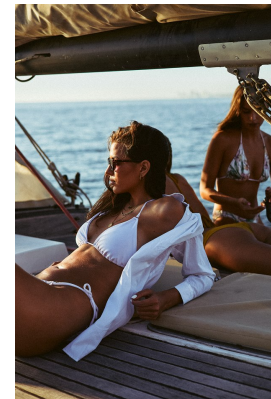

# BOSS MODELS

CAPE TOWN

LOU-MARIE TALJAARD

Height: 179cm Bust: 94cm Waist: 73cm Hips: 100cm Shoe: 7 UK Hair: Brown Eyes: Brown

# BOSS MODELS

CAPE TOWN

## LOU-MARIE TALJAARD

Height: 179cm Bust: 94cm Waist: 73cm Hips: 100cm Shoe: 7 UK Hair: Brown Eyes: Brown