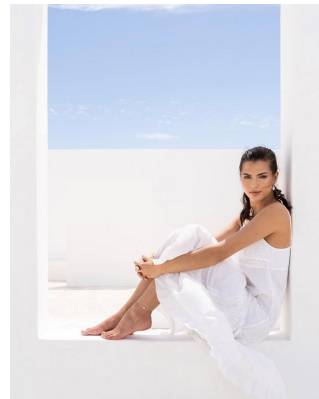

BOSS MODELS

CAPE TOWN

LOU-MARIE TALJAARD

Height: 179cm Bust: 94cm Waist: 73cm Hips: 100cm Shoe: 7 UK Hair: Brown Eyes: Brown

BOSS MODELS

CAPE TOWN

LOU-MARIE TALJAARD

Height: 179cm Bust: 94cm Waist: 73cm Hips: 100cm Shoe: 7 UK Hair: Brown Eyes: Brown

BOSS MODELS

CAPE TOWN

LOU-MARIE TALJAARD

Height: 179cm Bust: 94cm Waist: 73cm Hips: 100cm Shoe: 7 UK Hair: Brown Eyes: Brown