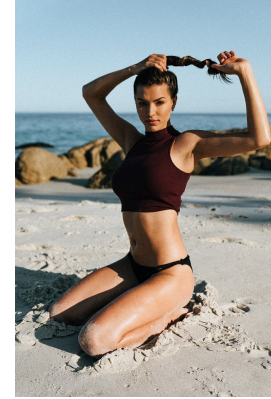

# BOSS MODELS

CAPE TOWN

## LOU-MARIE TALJAARD

Height: 179cm Bust: 94cm Waist: 73cm Hips: 100cm Shoe: 7 UK Hair: Brown Eyes: Brown

# BOSS MODELS

CAPE TOWN

**LOU-MARIE TALJAARD**

Height: 179cm Bust: 94cm Waist: 73cm Hips: 100cm Shoe: 7 UK Hair: Brown Eyes: Brown