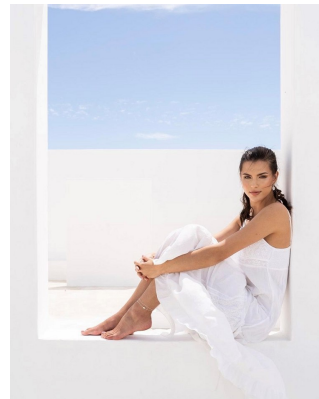

# BOSS MODELS

CAPE TOWN

LOU-MARIE TALJAARD

Height: 179cm Bust: 94cm Waist: 73cm Hips: 100cm Shoe: 7 UK Hair: Brown Eyes: Brown

# BOSS MODELS

CAPE TOWN

## LOU-MARIE TALJAARD

Height: 179cm Bust: 94cm Waist: 73cm Hips: 100cm Shoe: 7 UK Hair: Brown Eyes: Brown