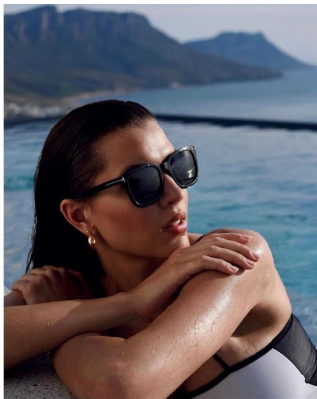

# BOSS MODELS

CAPE TOWN

## LOU-MARIE TALJAARD

Height: 179cm Bust: 94cm Waist: 73cm Hips: 100cm Shoe: 7 UK Hair: Brown Eyes: Brown

# BOSS MODELS

CAPE TOWN

**LOU-MARIE TALJAARD**

Height: 179cm Bust: 94cm Waist: 73cm Hips: 100cm Shoe: 7 UK Hair: Brown Eyes: Brown