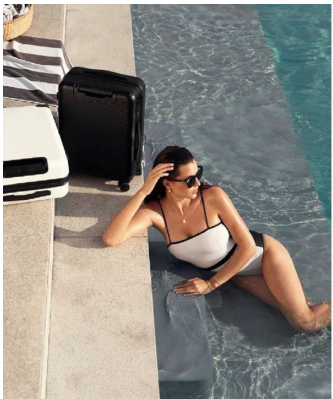

BOSS MODELS

CAPE TOWN

LOU-MARIE TALJAARD

Height: 179cm Bust: 94cm Waist: 73cm Hips: 100cm Shoe: 7 UK Hair: Brown Eyes: Brown