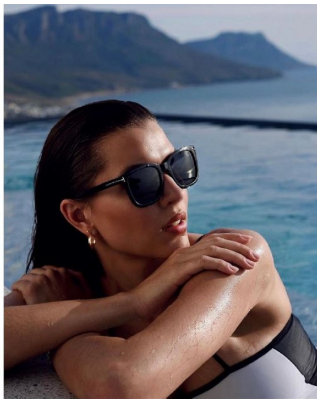

# BOSS MODELS

CAPE TOWN

LOU-MARIE TALJAARD

Height: 179cm Bust: 94cm Waist: 73cm Hips: 100cm Shoe: 7 UK Hair: Brown Eyes: Brown

# BOSS MODELS

CAPE TOWN

## LOU-MARIE TALJAARD

Height: 179cm Bust: 94cm Waist: 73cm Hips: 100cm Shoe: 7 UK Hair: Brown Eyes: Brown