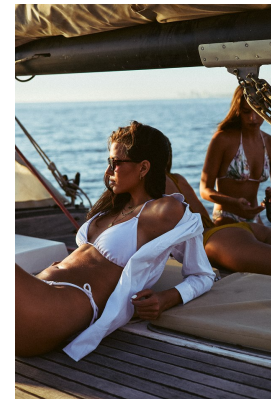

BOSS MODELS

CAPE TOWN

LOU-MARIE TALJAARD

Height: 179cm Bust: 94cm Waist: 73cm Hips: 100cm Shoe: 7 UK Hair: Brown Eyes: Brown

BOSS MODELS

CAPE TOWN

LOU-MARIE TALJAARD

Height: 179cm Bust: 94cm Waist: 73cm Hips: 100cm Shoe: 7 UK Hair: Brown Eyes: Brown

BOSS MODELS

CAPE TOWN

LOU-MARIE TALJAARD

Height: 179cm Bust: 94cm Waist: 73cm Hips: 100cm Shoe: 7 UK Hair: Brown Eyes: Brown