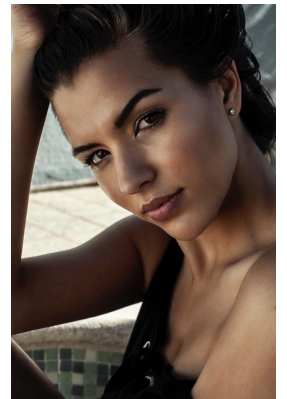

# BOSS MODELS

CAPE TOWN

LOU-MARIE TALJAARD

Height: 179cm Bust: 94cm Waist: 73cm Hips: 100cm Shoe: 7 UK Hair: Brown Eyes: Brown

# BOSS MODELS

CAPE TOWN

## LOU-MARIE TALJAARD

Height: 179cm Bust: 94cm Waist: 73cm Hips: 100cm Shoe: 7 UK Hair: Brown Eyes: Brown