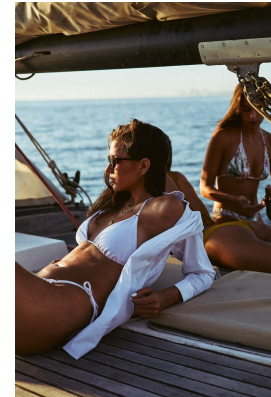

BOSS MODELS

CAPE TOWN

LOU-MARIE TALJAARD

Height: 179cm Bust: 94cm Waist: 73cm Hips: 100cm Shoe: 7 UK Hair: Brown Eyes: Brown