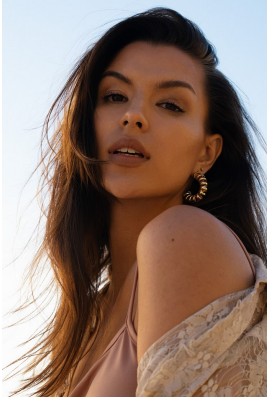

# BOSS MODELS

CAPE TOWN

LOU-MARIE TALJAARD

Height: 179cm Bust: 94cm Waist: 73cm Hips: 100cm Shoe: 7 UK Hair: Brown Eyes: Brown

# BOSS MODELS

CAPE TOWN

## LOU-MARIE TALJAARD

Height: 179cm Bust: 94cm Waist: 73cm Hips: 100cm Shoe: 7 UK Hair: Brown Eyes: Brown