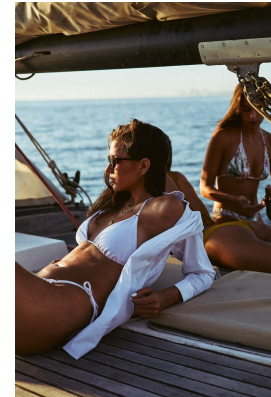

BOSS MODELS

CAPE TOWN

LOU-MARIE TALJAARD

Height: 179cm Bust: 94cm Waist: 73cm Hips: 100cm Shoe: 7 UK Hair: Brown Eyes: Brown

BOSS MODELS

CAPE TOWN

LOU-MARIE TALJAARD

Height: 179cm Bust: 94cm Waist: 73cm Hips: 100cm Shoe: 7 UK Hair: Brown Eyes: Brown

BOSS MODELS

CAPE TOWN

LOU-MARIE TALJAARD

Height: 179cm Bust: 94cm Waist: 73cm Hips: 100cm Shoe: 7 UK Hair: Brown Eyes: Brown