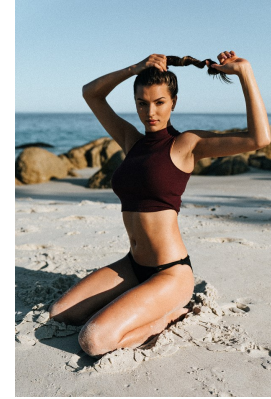

BOSS MODELS

CAPE TOWN

LOU-MARIE TALJAARD

Height: 179cm Bust: 94cm Waist: 73cm Hips: 100cm Shoe: 7 UK Hair: Brown Eyes: Brown

BOSS MODELS

CAPE TOWN

LOU-MARIE TALJAARD

Height: 179cm Bust: 94cm Waist: 73cm Hips: 100cm Shoe: 7 UK Hair: Brown Eyes: Brown

BOSS MODELS

CAPE TOWN

LOU-MARIE TALJAARD

Height: 179cm Bust: 94cm Waist: 73cm Hips: 100cm Shoe: 7 UK Hair: Brown Eyes: Brown