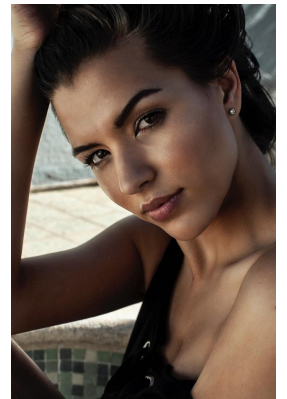

# BOSS MODELS

CAPE TOWN

## LOU-MARIE TALJAARD

Height: 179cm Bust: 94cm Waist: 73cm Hips: 100cm Shoe: 7 UK Hair: Brown Eyes: Brown