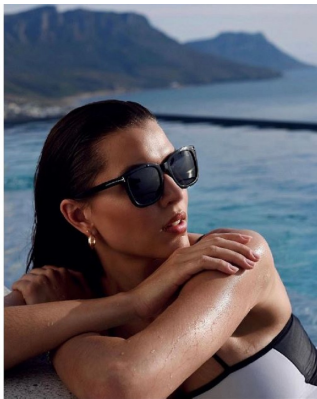

BOSS MODELS

CAPE TOWN

LOU-MARIE TALJAARD

Height: 179cm Bust: 94cm Waist: 73cm Hips: 100cm Shoe: 7 UK Hair: Brown Eyes: Brown

BOSS MODELS

CAPE TOWN

LOU-MARIE TALJAARD

Height: 179cm Bust: 94cm Waist: 73cm Hips: 100cm Shoe: 7 UK Hair: Brown Eyes: Brown

BOSS MODELS

CAPE TOWN

LOU-MARIE TALJAARD

Height: 179cm Bust: 94cm Waist: 73cm Hips: 100cm Shoe: 7 UK Hair: Brown Eyes: Brown