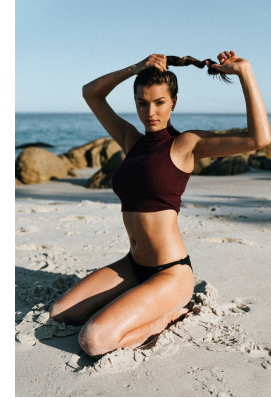

# BOSS MODELS

CAPE TOWN

LOU-MARIE TALJAARD

Height: 179cm Bust: 94cm Waist: 73cm Hips: 100cm Shoe: 7 UK Hair: Brown Eyes: Brown

# BOSS MODELS

CAPE TOWN

## LOU-MARIE TALJAARD

Height: 179cm Bust: 94cm Waist: 73cm Hips: 100cm Shoe: 7 UK Hair: Brown Eyes: Brown