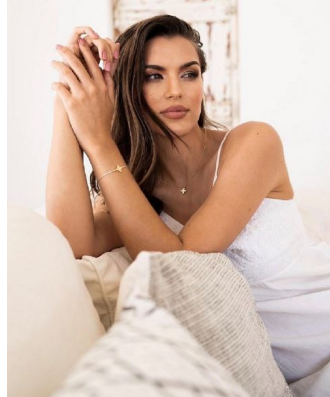

BOSS MODELS

CAPE TOWN

LOU-MARIE TALJAARD

Height: 179cm Bust: 94cm Waist: 73cm Hips: 100cm Shoe: 7 UK Hair: Brown Eyes: Brown

BOSS MODELS

CAPE TOWN

LOU-MARIE TALJAARD

Height: 179cm Bust: 94cm Waist: 73cm Hips: 100cm Shoe: 7 UK Hair: Brown Eyes: Brown

BOSS MODELS

CAPE TOWN

LOU-MARIE TALJAARD

Height: 179cm Bust: 94cm Waist: 73cm Hips: 100cm Shoe: 7 UK Hair: Brown Eyes: Brown