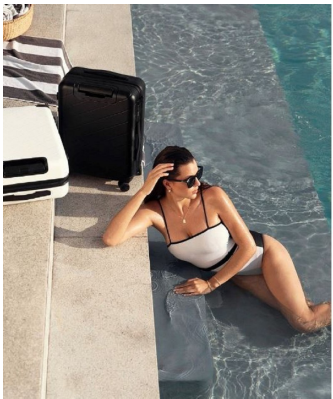

BOSS MODELS

CAPE TOWN

LOU-MARIE TALJAARD

Height: 179cm Bust: 94cm Waist: 73cm Hips: 100cm Shoe: 7 UK Hair: Brown Eyes: Brown

BOSS MODELS

CAPE TOWN

LOU-MARIE TALJAARD

Height: 179cm Bust: 94cm Waist: 73cm Hips: 100cm Shoe: 7 UK Hair: Brown Eyes: Brown

BOSS MODELS

CAPE TOWN

LOU-MARIE TALJAARD

Height: 179cm Bust: 94cm Waist: 73cm Hips: 100cm Shoe: 7 UK Hair: Brown Eyes: Brown