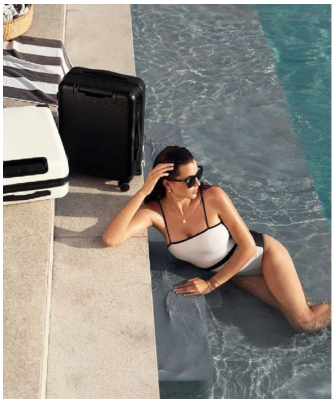

# BOSS MODELS

CAPE TOWN

LOU-MARIE TALJAARD

Height: 179cm Bust: 94cm Waist: 73cm Hips: 100cm Shoe: 7 UK Hair: Brown Eyes: Brown

# BOSS MODELS

CAPE TOWN

## LOU-MARIE TALJAARD

Height: 179cm Bust: 94cm Waist: 73cm Hips: 100cm Shoe: 7 UK Hair: Brown Eyes: Brown