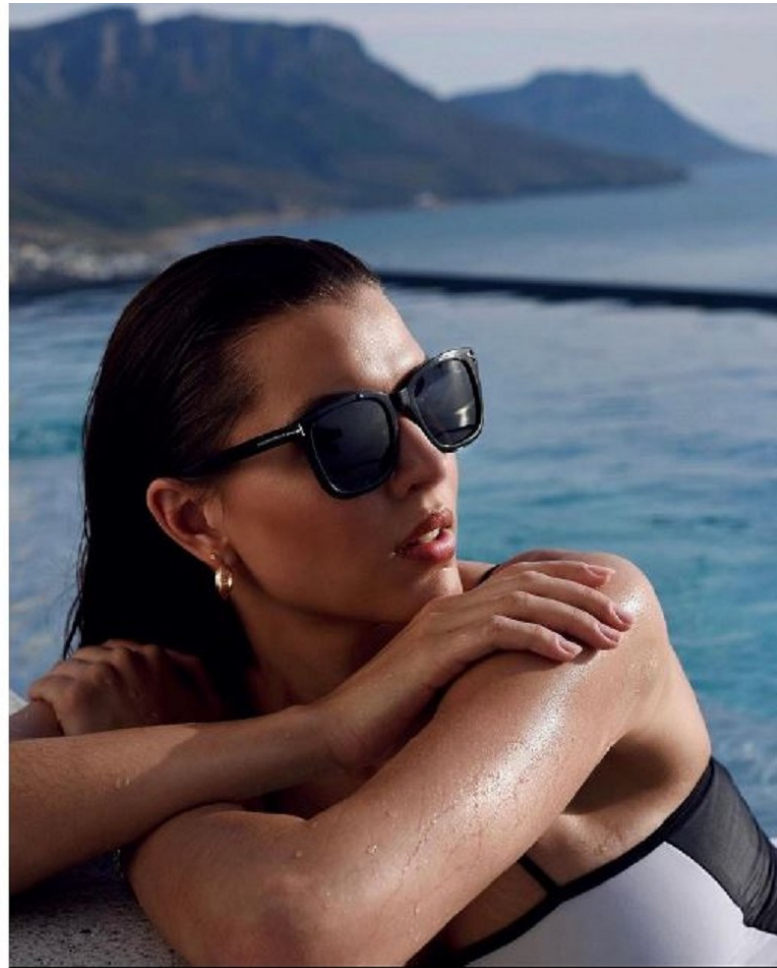

BOSS MODELS

CAPE TOWN

LOU-MARIE TALJAARD

Height: 179cm Bust: 94cm Waist: 73cm Hips: 100cm Shoe: 7 UK Hair: Brown Eyes: Brown

BOSS MODELS

CAPE TOWN

LOU-MARIE TALJAARD

Height: 179cm Bust: 94cm Waist: 73cm Hips: 100cm Shoe: 7 UK Hair: Brown Eyes: Brown