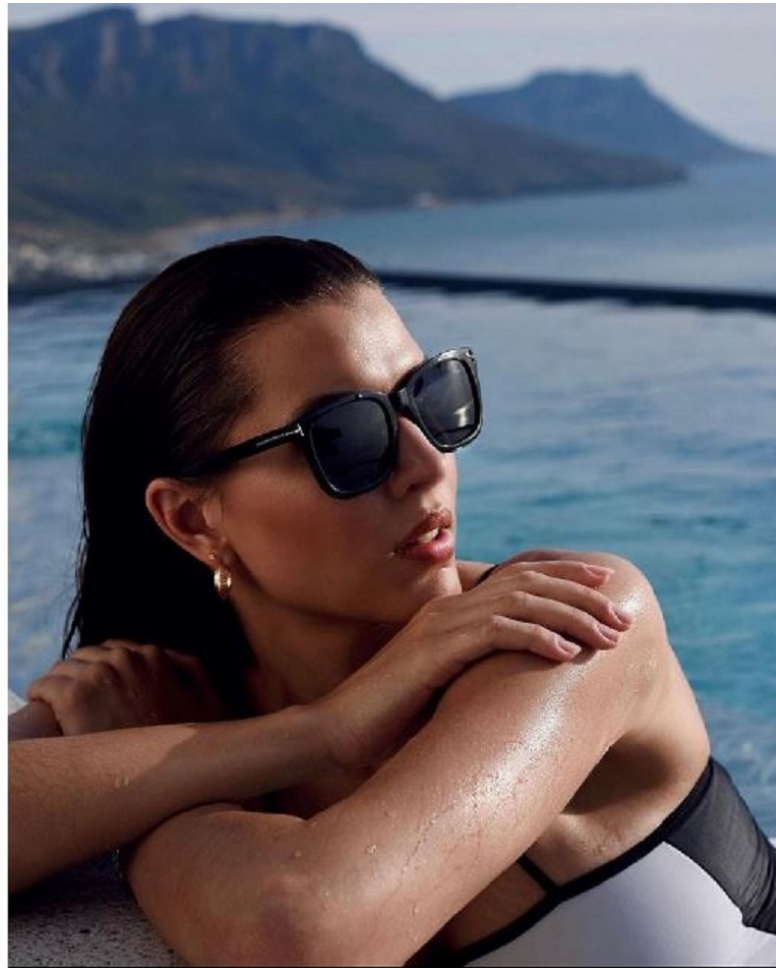

BOSS MODELS

CAPE TOWN

LOU-MARIE TALJAARD

Height: 179cm Bust: 94cm Waist: 73cm Hips: 100cm Shoe: 7 UK Hair: Brown Eyes: Brown

BOSS MODELS

CAPE TOWN

LOU-MARIE TALJAARD

Height: 179cm Bust: 94cm Waist: 73cm Hips: 100cm Shoe: 7 UK Hair: Brown Eyes: Brown