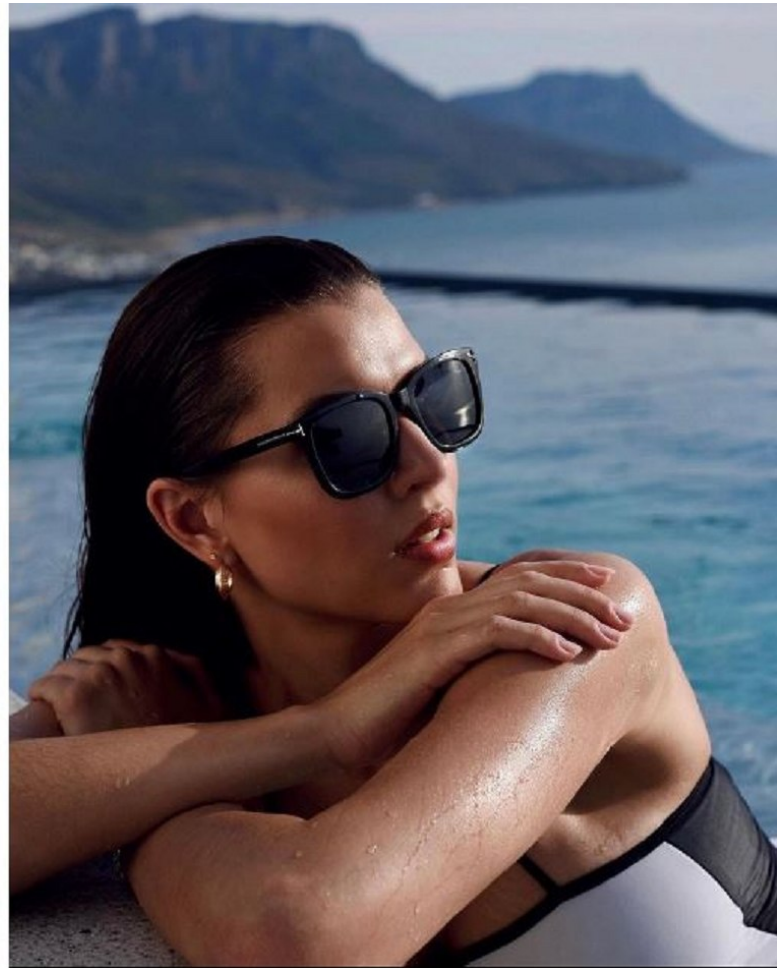

BOSS MODELS

CAPE TOWN

Height: 179cm Bust: 94cm Waist: 73cm Hips: 100cm Shoe: 7 UK Hair: Brown Eyes: Brown