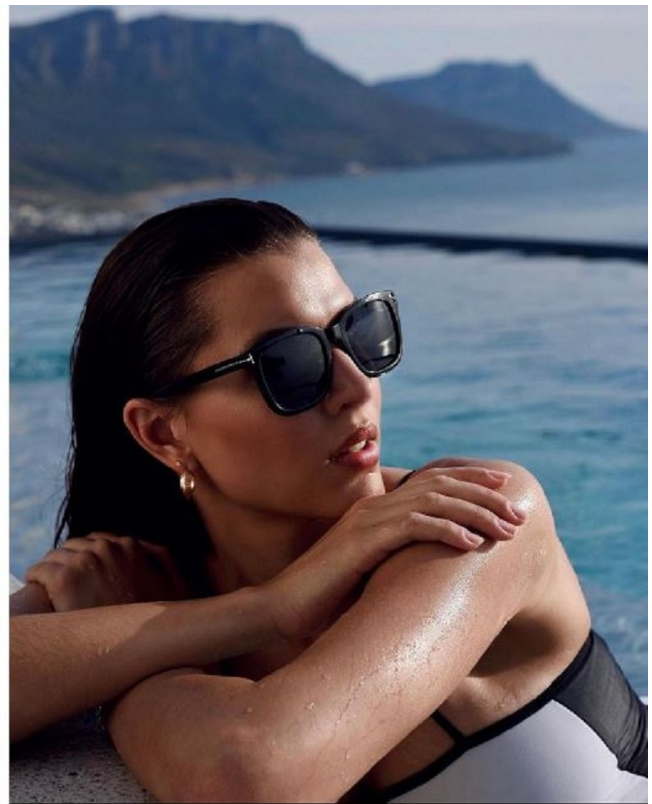

BOSS MODELS

CAPE TOWN

LOU-MARIE TALJAARD

Height: 179cm Bust: 94cm Waist: 73cm Hips: 100cm Shoe: 7 UK Hair: Brown Eyes: Brown

BOSS MODELS

CAPE TOWN

LOU-MARIE TALJAARD

Height: 179cm Bust: 94cm Waist: 73cm Hips: 100cm Shoe: 7 UK Hair: Brown Eyes: Brown