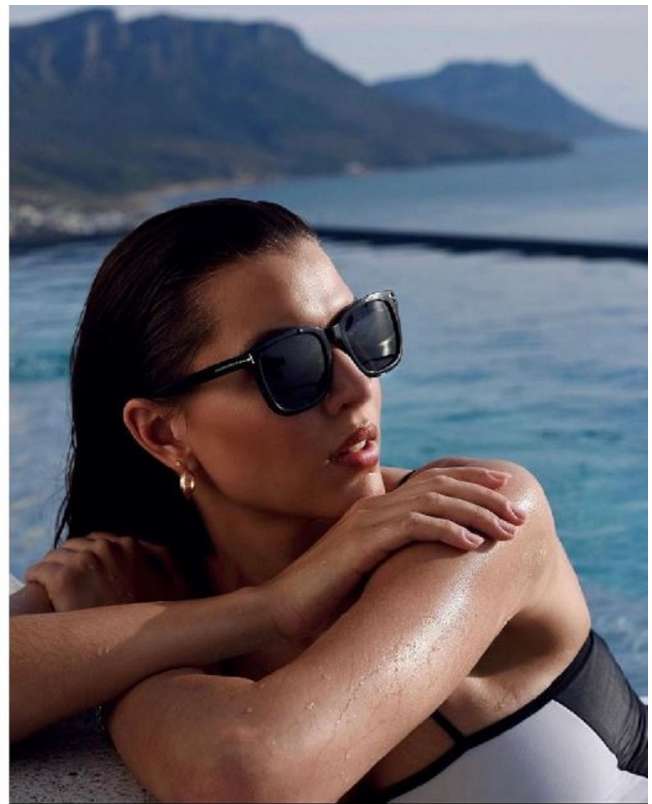

BOSS MODELS

CAPE TOWN

LOU-MARIE TALJAARD

Height: 179cm Bust: 94cm Waist: 73cm Hips: 100cm Shoe: 7 UK Hair: Brown Eyes: Brown