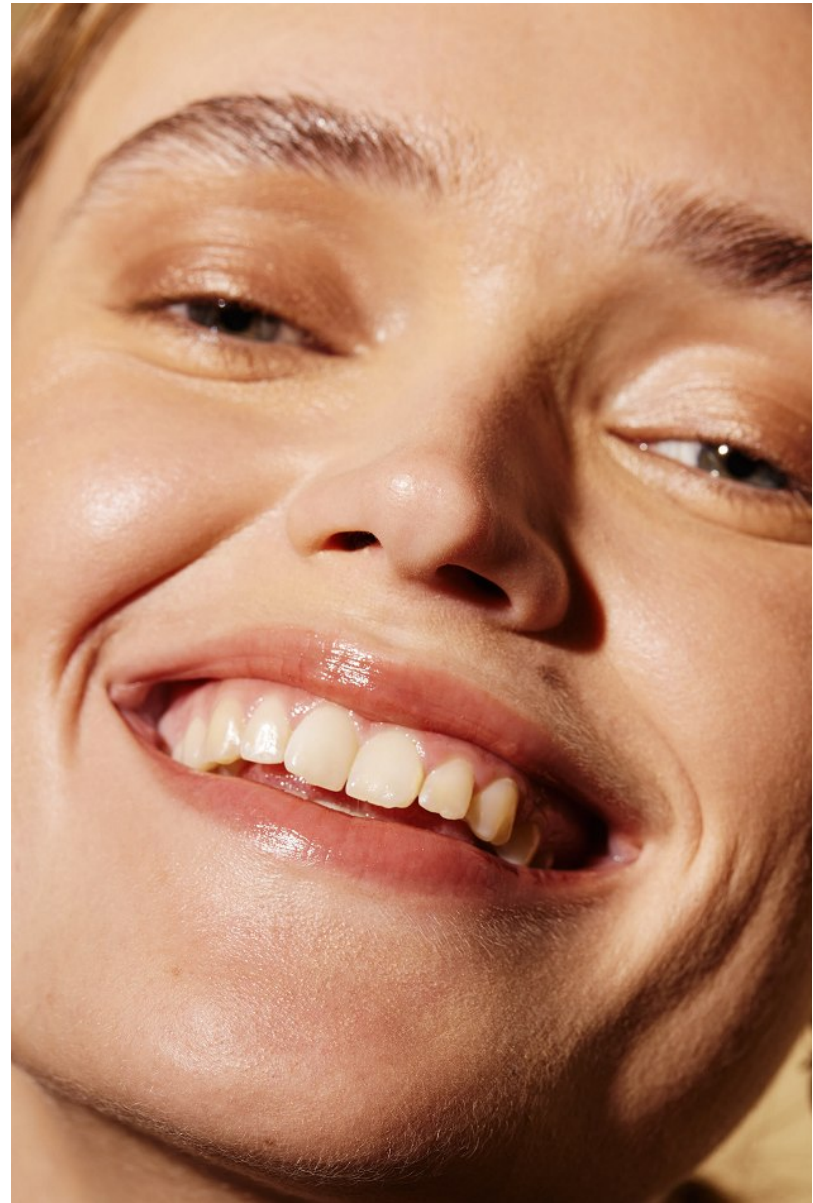

BOSS MODELS

CAPE TOWN

ELLA JAYNE BAILY

Height: 177cm Bust: 87cm Waist: 68cm Hips: 96cm Shoe: 6 UK Hair: Light Brown Eyes: Blue/Grey

BOSS MODELS

CAPE TOWN

ELLA JAYNE BAILY

Height: 177cm Bust: 87cm Waist: 68cm Hips: 96cm Shoe: 6 UK Hair: Light Brown Eyes: Blue/Grey