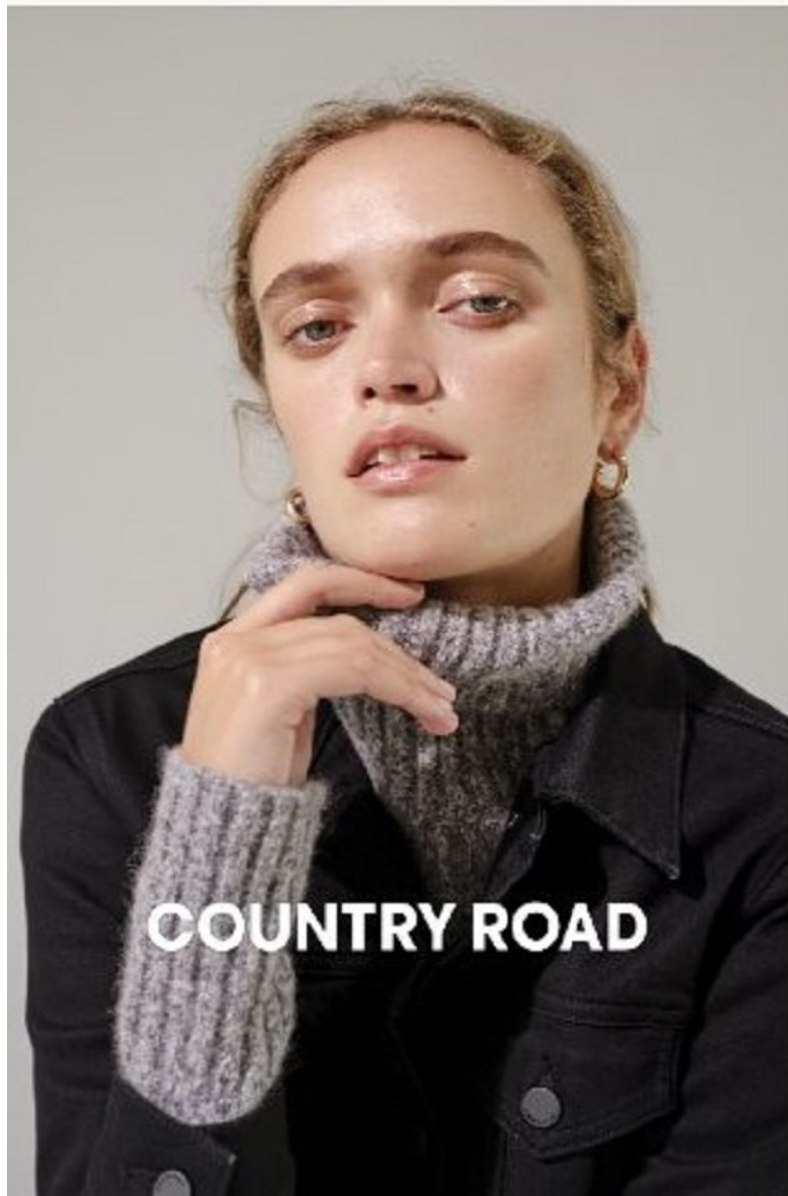

BOSS MODELS

CAPE TOWN

ELLA JAYNE BAILY

Height: 177cm Bust: 87cm Waist: 68cm Hips: 96cm Shoe: 6 UK Hair: Light Brown Eyes: Blue/Grey