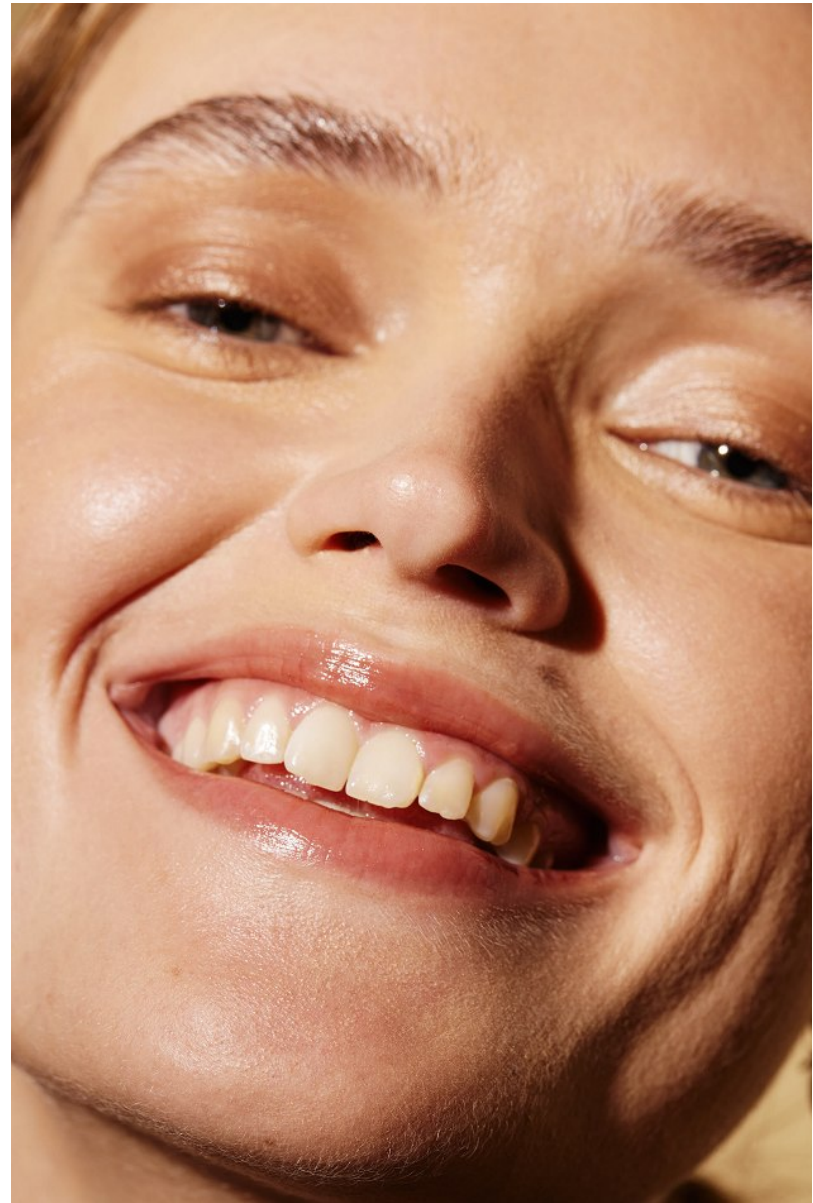

BOSS MODELS

CAPE TOWN

ELLA JAYNE BAILY

Height: 177cm Bust: 84cm Waist: 69cm Hips: 95cm Shoe: 6 UK Hair: Light Brown Eyes: Blue/Grey