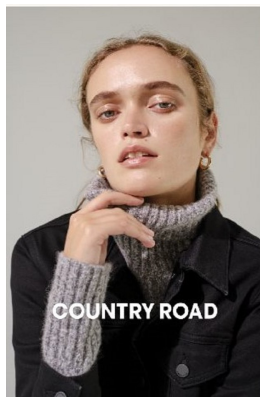

# BOSS MODELS

CAPE TOWN

ELLA JAYNE BAILY

Height: 177cm Bust: 84cm Waist: 69cm Hips: 95cm Shoe: 6 UK Hair: Light Brown Eyes: Blue/Grey

# BOSS MODELS

CAPE TOWN

Image: Ella Jayne Baily represented by Boss Models Cape Town