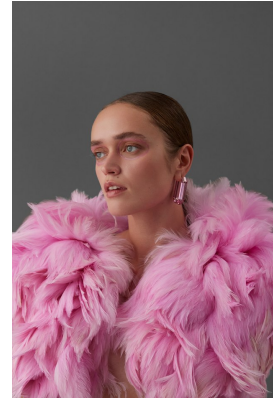

BOSS MODELS

CAPE TOWN

ELLA JAYNE BAILY

Height: 177cm Bust: 87cm Waist: 68cm Hips: 96cm Shoe: 6 UK Hair: Light Brown Eyes: Blue/Grey

BOSS MODELS

CAPE TOWN

Image: Ella Jayne Baily represented by Boss Models Cape Town

ELLA JAYNE BAILY

Height: 177cm Bust: 87cm Waist: 68cm Hips: 96cm Shoe: 6 UK Hair: Light Brown Eyes: Blue/Grey