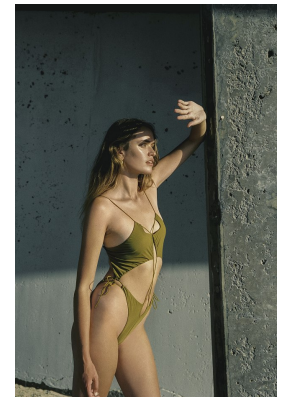

# BOSS MODELS

CAPE TOWN

ELLA JAYNE BAILY

Height: 177cm Bust: 84cm Waist: 69cm Hips: 95cm Shoe: 6 UK Hair: Light Brown Eyes: Blue/Grey

# BOSS MODELS

CAPE TOWN

Image: Ella Jayne Baily represented by Boss Models Cape Town

## ELLA JAYNE BAILY

Height: 177cm Bust: 84cm Waist: 69cm Hips: 95cm Shoe: 6 UK Hair: Light Brown Eyes: Blue/Grey