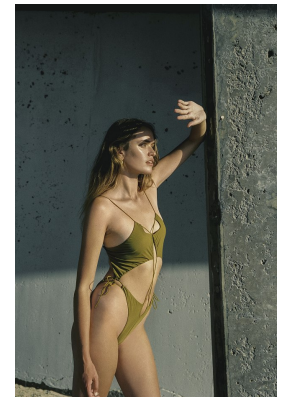

BOSS MODELS

CAPE TOWN

ELLA JAYNE BAILY

Height: 177cm Bust: 84cm Waist: 69cm Hips: 95cm Shoe: 6 UK Hair: Light Brown Eyes: Blue/Grey

BOSS MODELS

CAPE TOWN

Image: Ella Jayne Baily represented by Boss Models Cape Town

ELLA JAYNE BAILY

Height: 177cm Bust: 84cm Waist: 69cm Hips: 95cm Shoe: 6 UK Hair: Light Brown Eyes: Blue/Grey