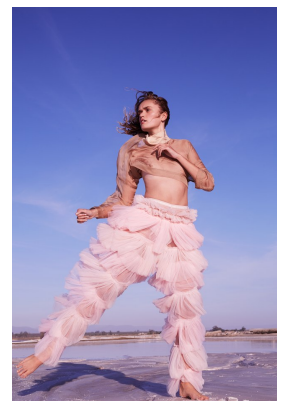

BOSS MODELS

CAPE TOWN

ELLA JAYNE BAILY

Height: 177cm Bust: 84cm Waist: 69cm Hips: 95cm Shoe: 6 UK Hair: Light Brown Eyes: Blue/Grey

BOSS MODELS

CAPE TOWN

Image: Ella Jayne Baily represented by Boss Models Cape Town

ELLA JAYNE BAILY

Height: 177cm Bust: 84cm Waist: 69cm Hips: 95cm Shoe: 6 UK Hair: Light Brown Eyes: Blue/Grey