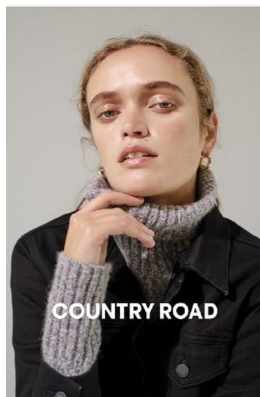

BOSS MODELS

CAPE TOWN

ELLA JAYNE BAILY

Height: 177cm Bust: 84cm Waist: 69cm Hips: 95cm Shoe: 6 UK Hair: Light Brown Eyes: Blue/Grey

BOSS MODELS

CAPE TOWN

Image: Ella Jayne Baily represented by Boss Models Cape Town