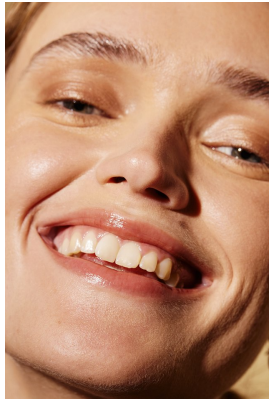

BOSS MODELS

CAPE TOWN

ELLA JAYNE BAILY

Height: 177cm Bust: 87cm Waist: 68cm Hips: 96cm Shoe: 6 UK Hair: Light Brown Eyes: Blue/Grey

BOSS MODELS

CAPE TOWN

Image: Ella Jayne Baily represented by Boss Models Cape Town

ELLA JAYNE BAILY

Height: 177cm Bust: 87cm Waist: 68cm Hips: 96cm Shoe: 6 UK Hair: Light Brown Eyes: Blue/Grey