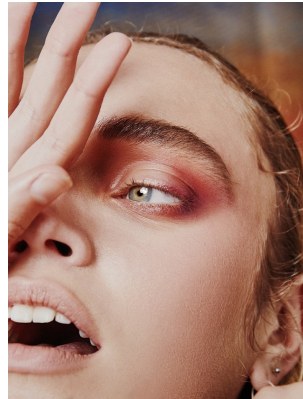

BOSS MODELS

CAPE TOWN

ELLA JAYNE BAILY

Height: 177cm Bust: 87cm Waist: 68cm Hips: 96cm Shoe: 6 UK Hair: Light Brown Eyes: Blue/Grey

BOSS MODELS

CAPE TOWN

Image: Ella Jayne Baily represented by Boss Models Cape Town

ELLA JAYNE BAILY

Height: 177cm Bust: 87cm Waist: 68cm Hips: 96cm Shoe: 6 UK Hair: Light Brown Eyes: Blue/Grey