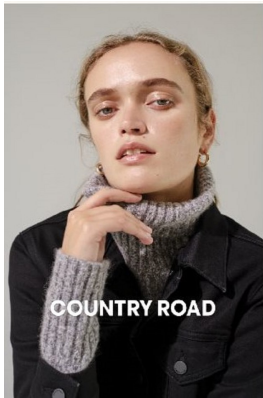

BOSS MODELS

CAPE TOWN

ELLA JAYNE BAILY

Height: 177cm Bust: 87cm Waist: 68cm Hips: 96cm Shoe: 6 UK Hair: Light Brown Eyes: Blue/Grey

BOSS MODELS

CAPE TOWN

Image: Ella Jayne Baily represented by Boss Models Cape Town