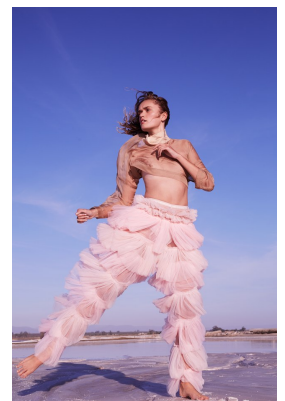

# BOSS MODELS

CAPE TOWN

ELLA JAYNE BAILY

Height: 177cm Bust: 84cm Waist: 69cm Hips: 95cm Shoe: 6 UK Hair: Light Brown Eyes: Blue/Grey

# BOSS MODELS

CAPE TOWN

Image: Ella Jayne Baily represented by Boss Models Cape Town

## ELLA JAYNE BAILY

Height: 177cm Bust: 84cm Waist: 69cm Hips: 95cm Shoe: 6 UK Hair: Light Brown Eyes: Blue/Grey