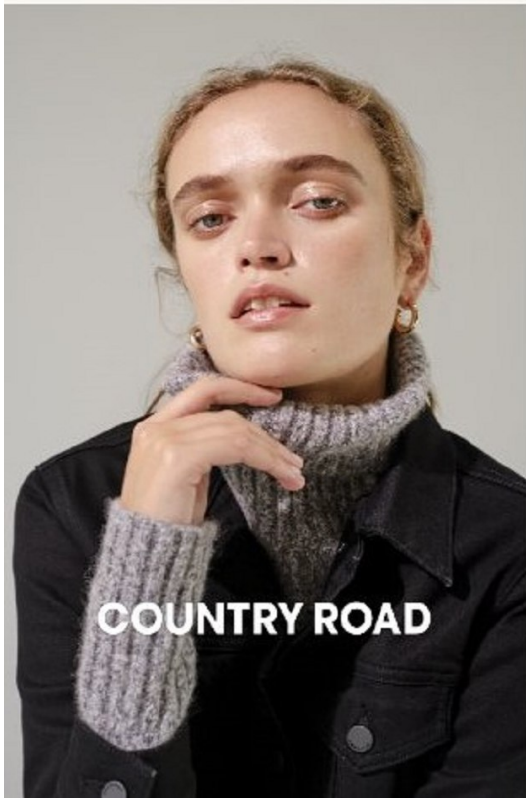

BOSS MODELS

CAPE TOWN

COUNTRY ROAD