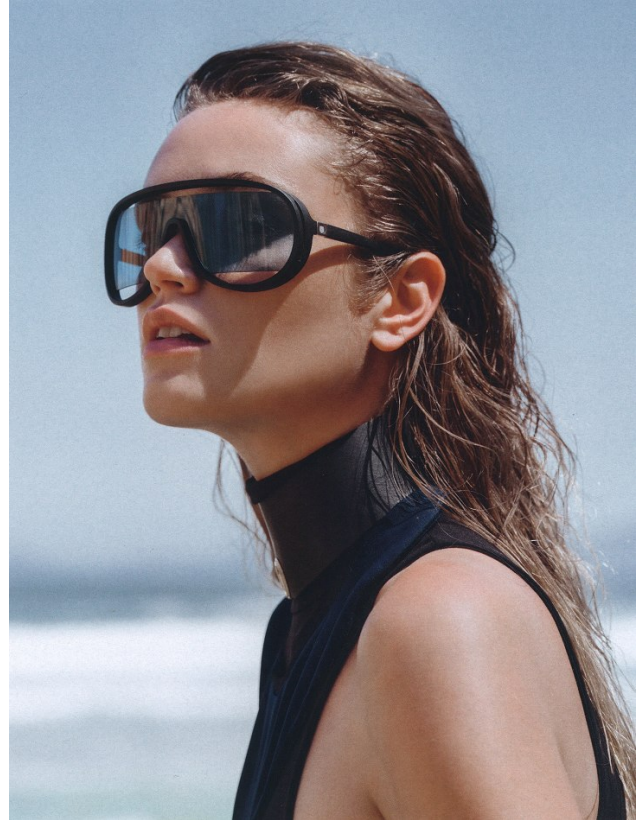

BOSS MODELS

CAPE TOWN

ELLA JAYNE BAILY

Height: 177cm Bust: 87cm Waist: 68cm Hips: 96cm Shoe: 6 UK Hair: Light Brown Eyes: Blue/Grey

BOSS MODELS

CAPE TOWN

ELLA JAYNE BAILY

Height: 177cm Bust: 87cm Waist: 68cm Hips: 96cm Shoe: 6 UK Hair: Light Brown Eyes: Blue/Grey