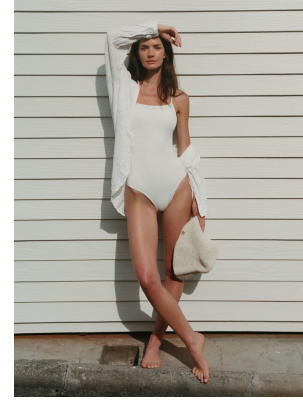

BOSS MODELS

CAPE TOWN

JULIA TOOKE

Height: 176cm Bust: 83cm Waist: 62cm Hips: 95cm Shoe: 7 UK Hair: Dark Brown Eyes: Green