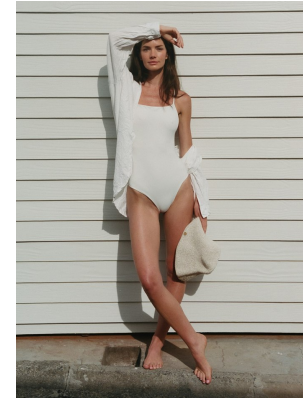

BOSS MODELS

CAPE TOWN

JULIA TOOKE

Height: 176cm Bust: 83cm Waist: 62cm Hips: 95cm Shoe: 7 UK Hair: Dark Brown Eyes: Green