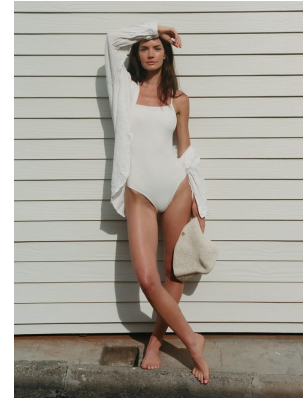

BOSS MODELS

CAPE TOWN

JULIA TOOKE

Height: 176cm Bust: 83cm Waist: 62cm Hips: 95cm Shoe: 7 UK Hair: Dark Brown Eyes: Green