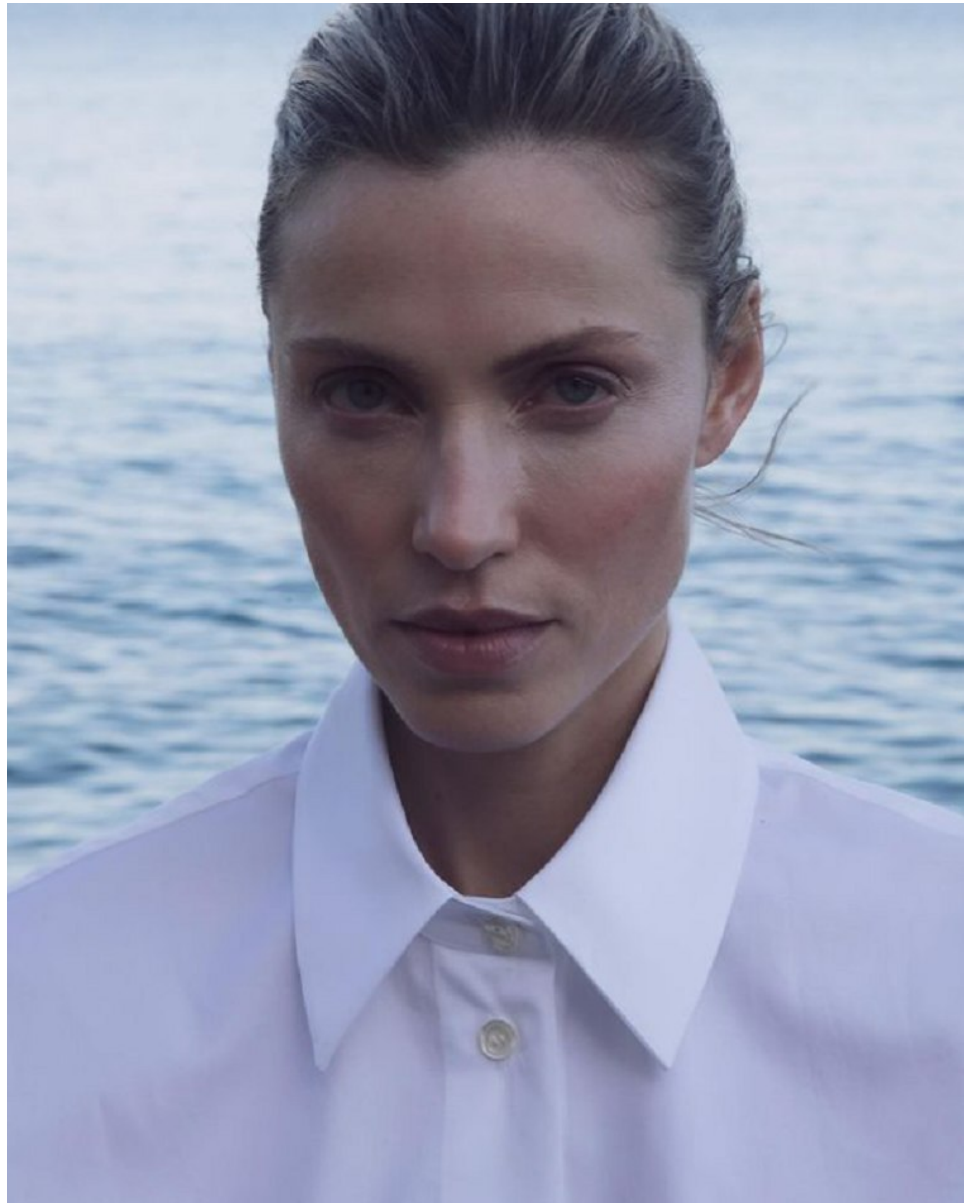

# BOSS MODELS

CAPE TOWN

ARMANDA BARTEN

Height: 178cm Bust: 87cm Waist: 63cm Hips: 92cm Shoe: 6.5 UK Hair: Blonde Eyes: Green

# BOSS MODELS

CAPE TOWN

**ARMANDA BARTEN**

Height: 178cm Bust: 87cm Waist: 63cm Hips: 92cm Shoe: 6.5 UK Hair: Blonde Eyes: Green