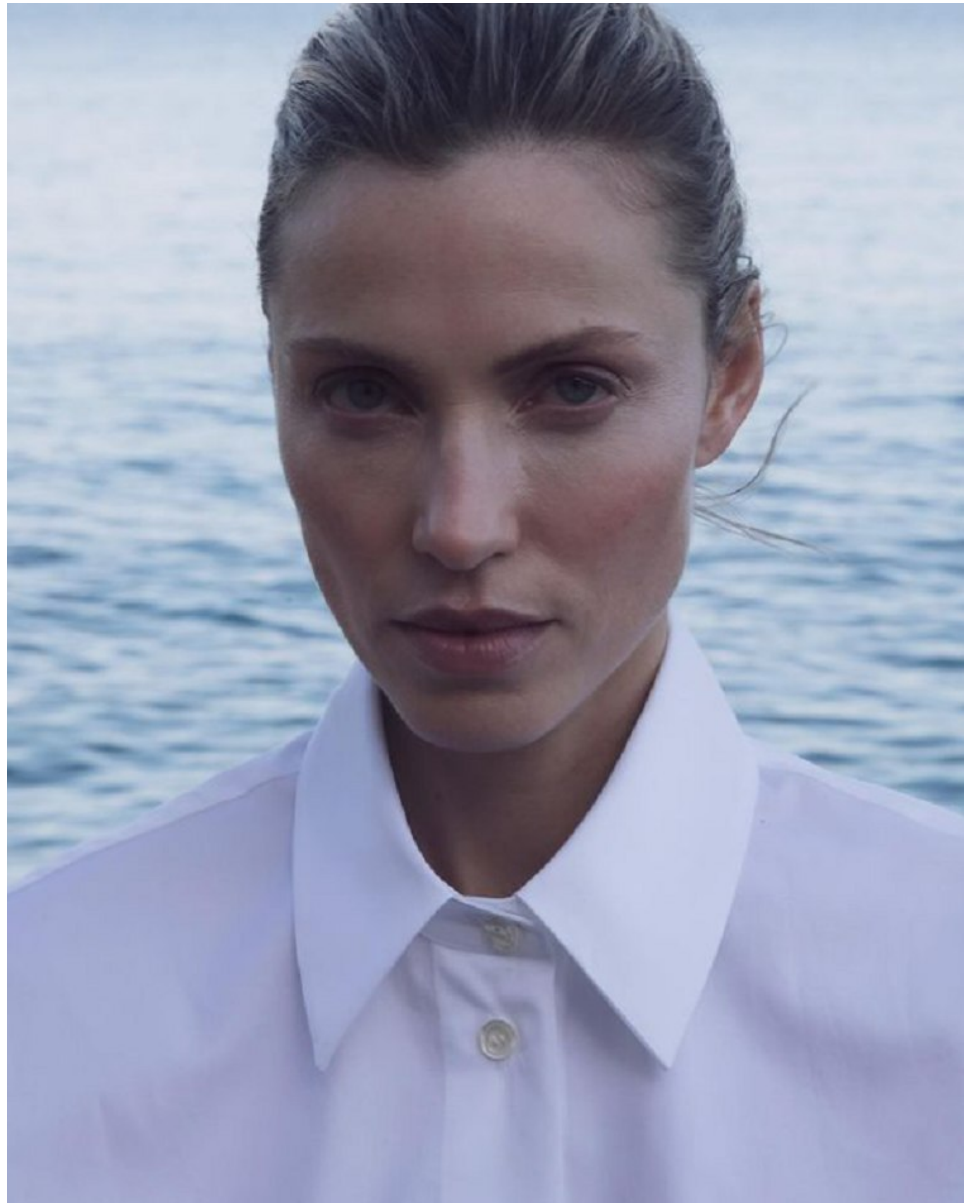

BOSS MODELS

CAPE TOWN

ARMANDA BARTEN

Height: 178cm Bust: 87cm Waist: 63cm Hips: 92cm Shoe: 6.5 UK Hair: Blonde Eyes: Green

BOSS MODELS

CAPE TOWN

ARMANDA BARTEN

Height: 178cm Bust: 87cm Waist: 63cm Hips: 92cm Shoe: 6.5 UK Hair: Blonde Eyes: Green