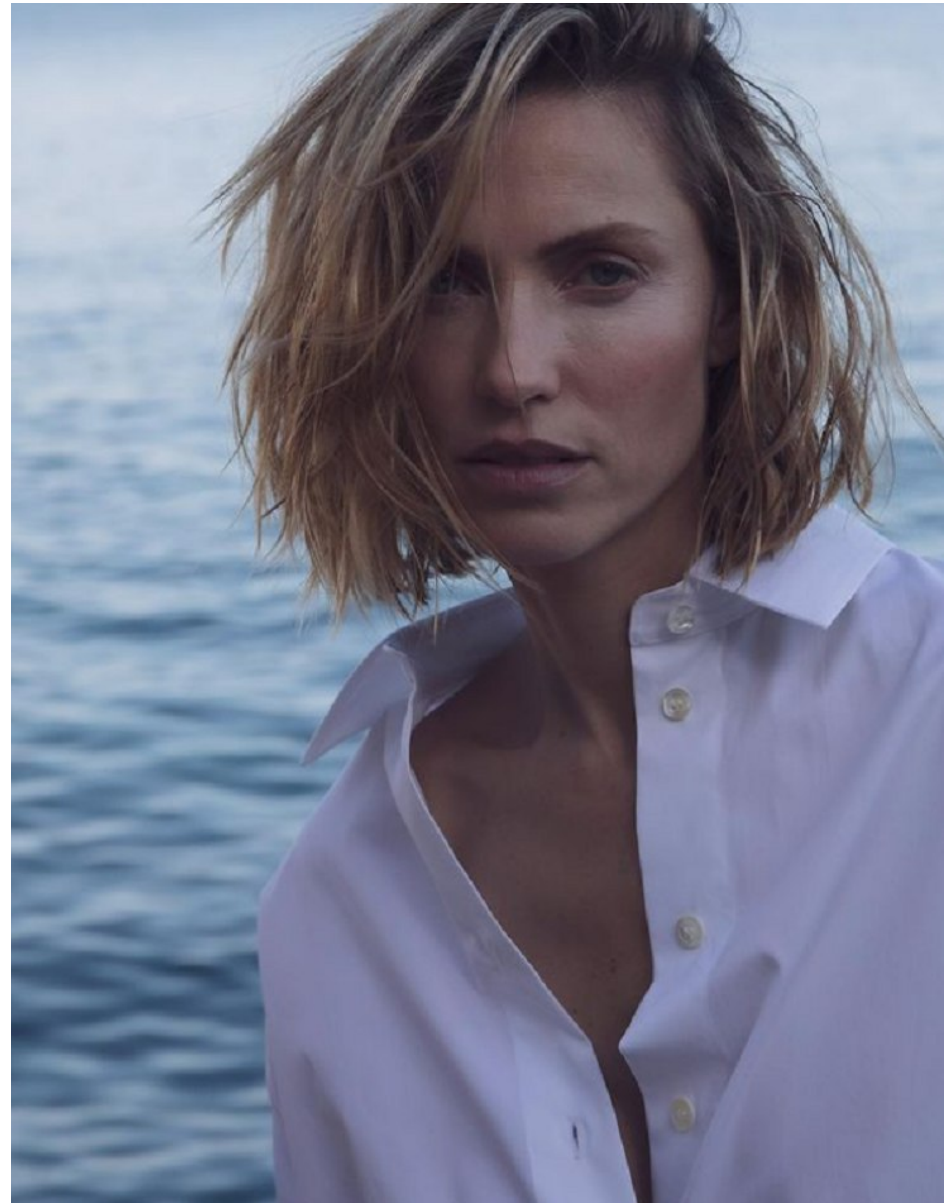

BOSS MODELS

CAPE TOWN

ARMANDA BARTEN

Height: 178cm Bust: 87cm Waist: 63cm Hips: 92cm Shoe: 6.5 UK Hair: Blonde Eyes: Green