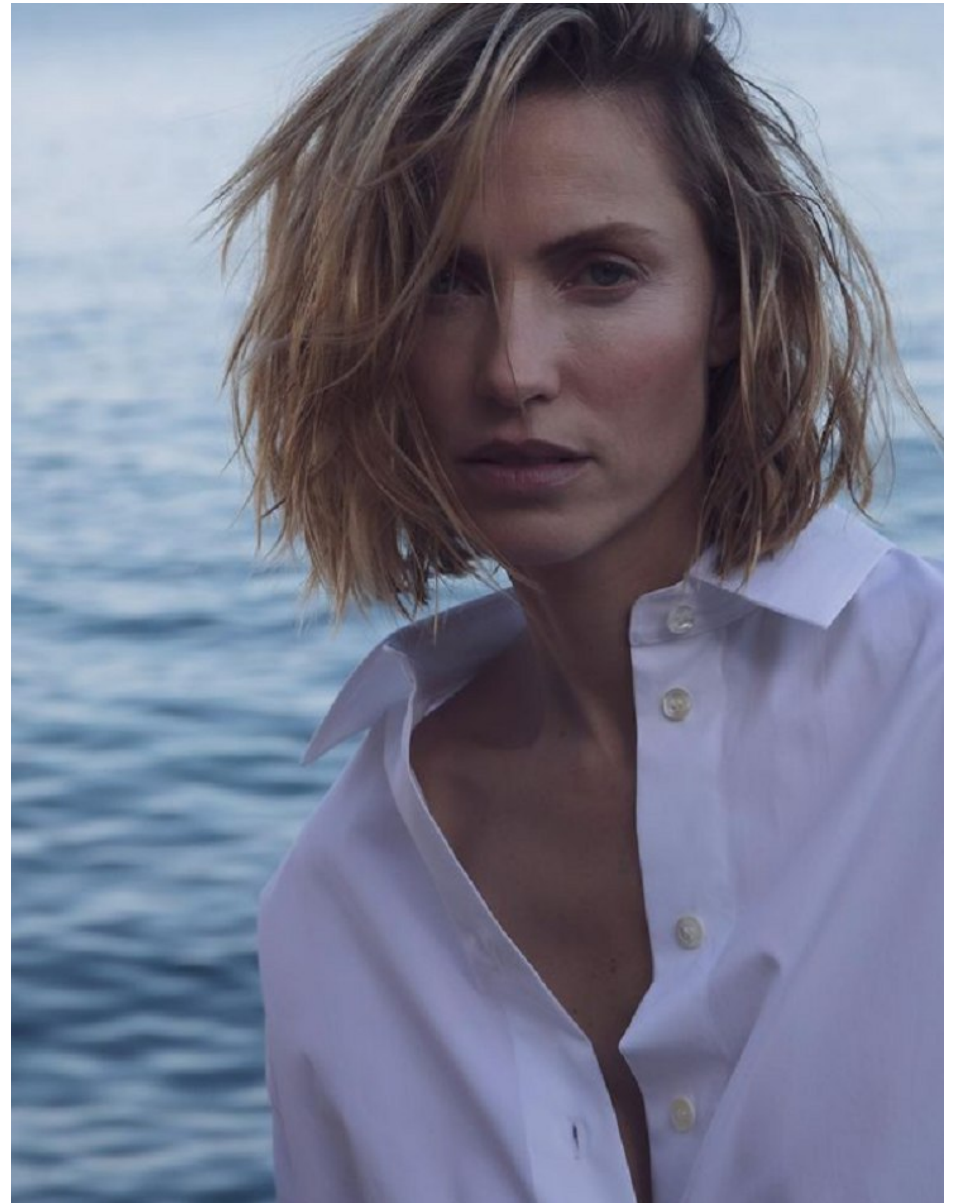

BOSS MODELS

CAPE TOWN

ARMANDA BARTEN

Height: 178cm Bust: 87cm Waist: 63cm Hips: 92cm Shoe: 6.5 UK Hair: Blonde Eyes: Green