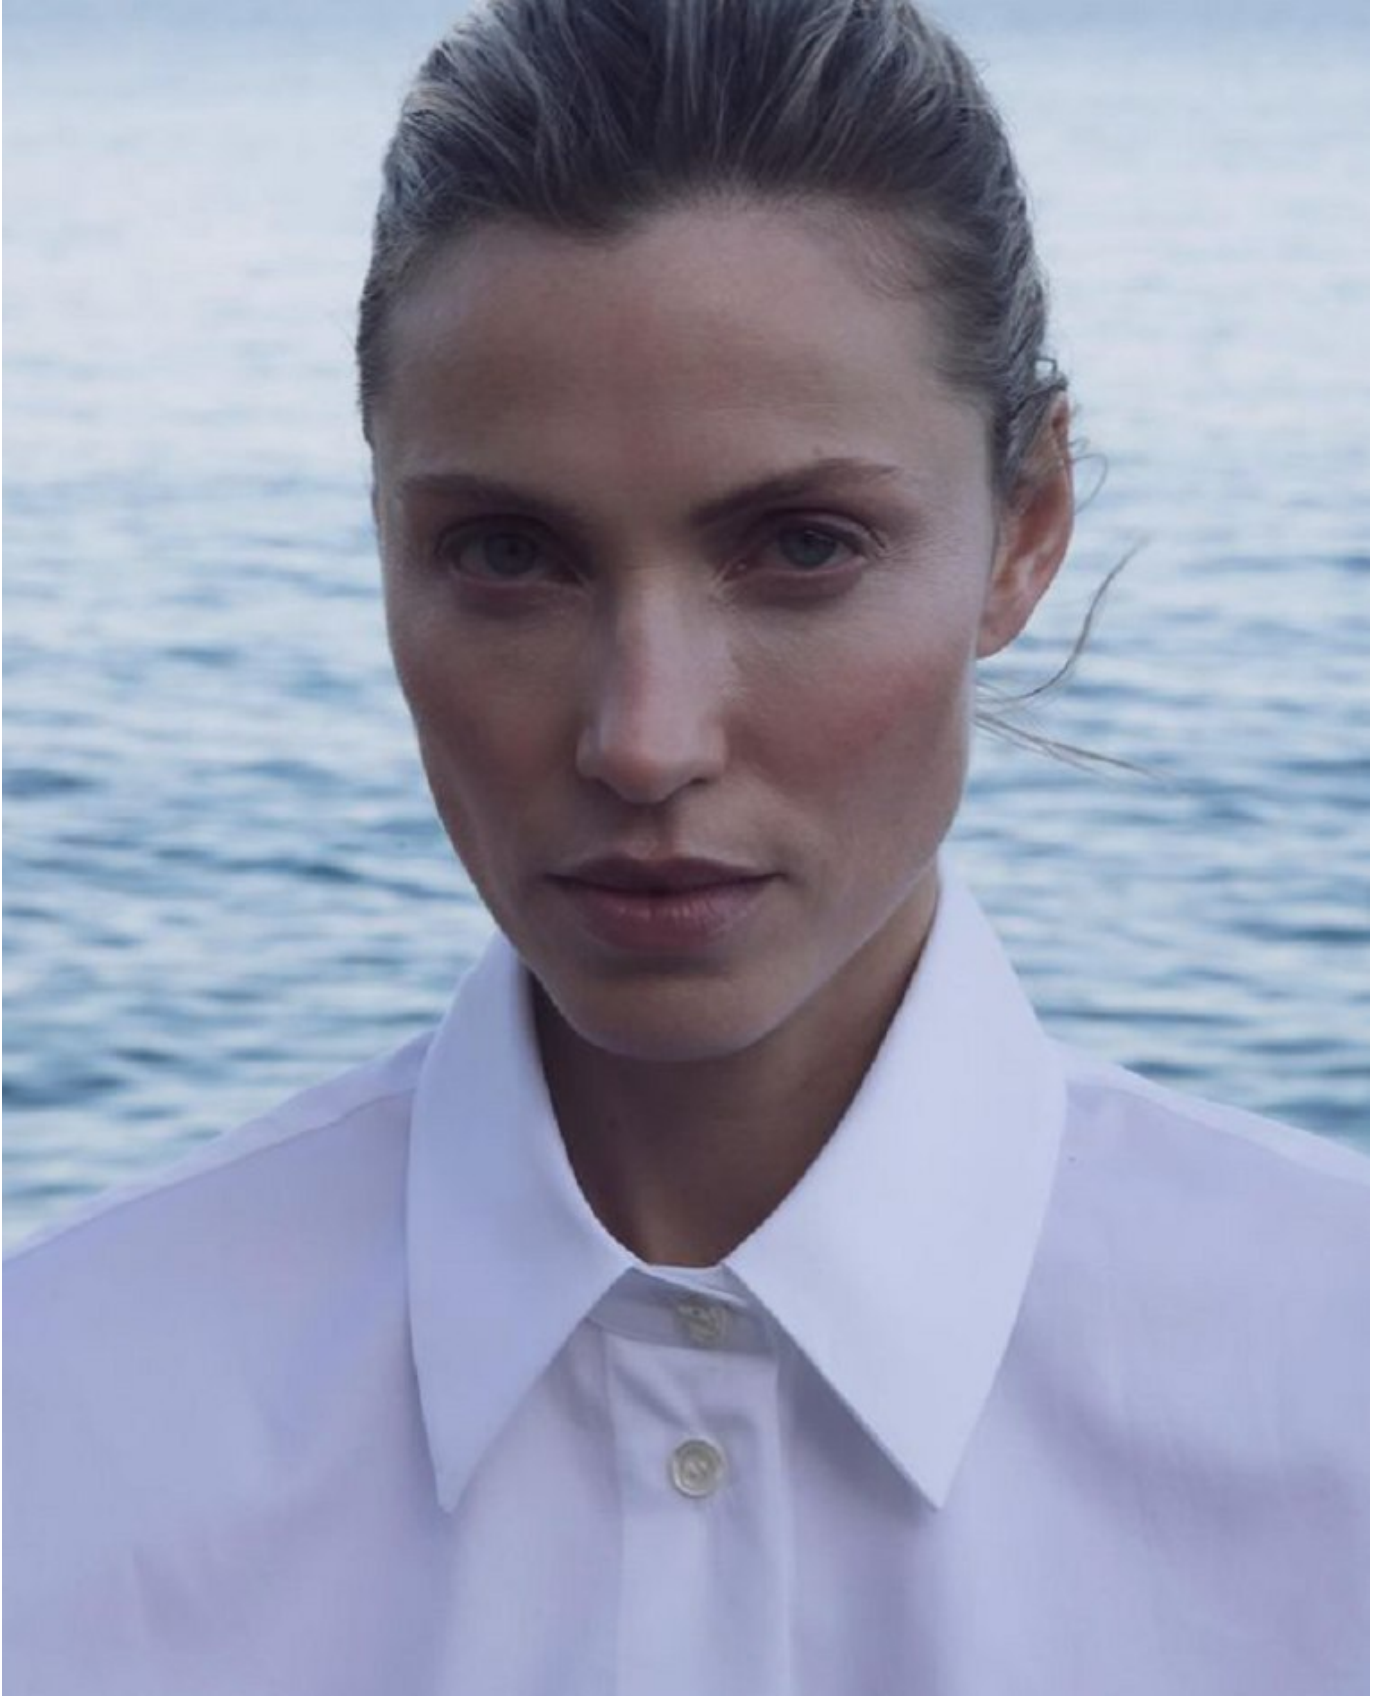

BOSS MODELS

CAPE TOWN

ARMANDA BARTEN

Height: 178cm Bust: 87cm Waist: 63cm Hips: 92cm Shoe: 6.5 UK Hair: Blonde Eyes: Green

BOSS MODELS

CAPE TOWN

ARMANDA BARTEN

Height: 178cm Bust: 87cm Waist: 63cm Hips: 92cm Shoe: 6.5 UK Hair: Blonde Eyes: Green