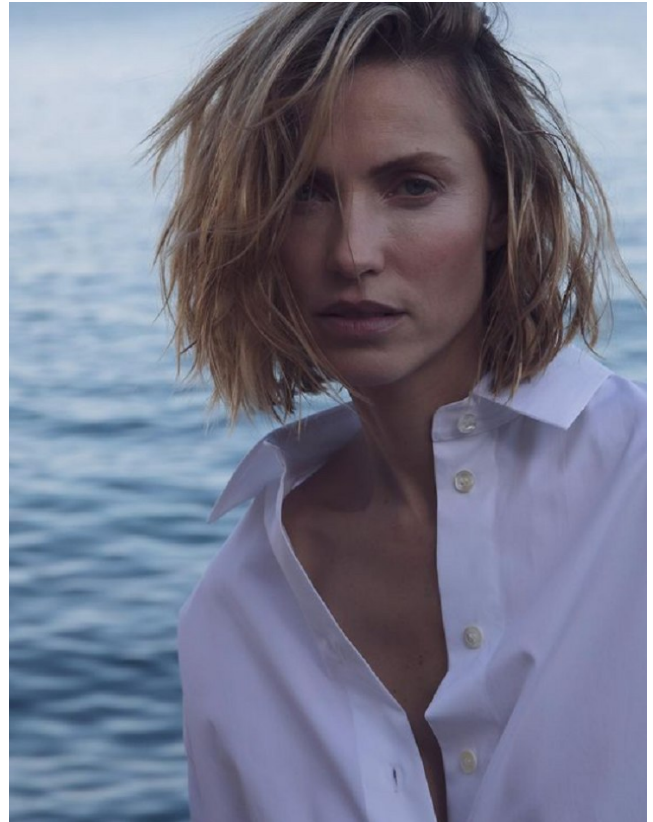

BOSS MODELS

CAPE TOWN

ARMANDA BARTEN

Height: 178cm Bust: 87cm Waist: 63cm Hips: 92cm Shoe: 6.5 UK Hair: Blonde Eyes: Green