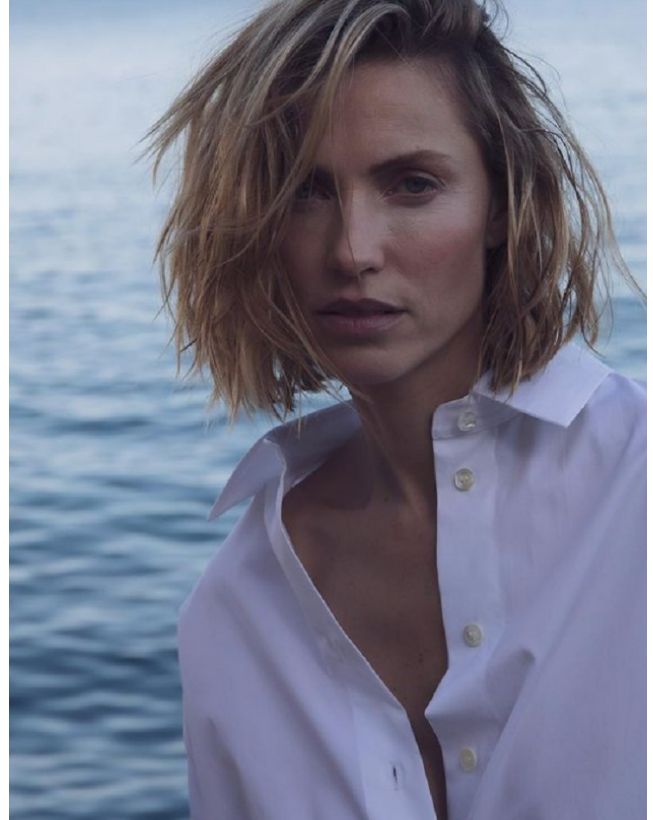

BOSS MODELS

CAPE TOWN

ARMANDA BARTEN

Height: 178cm Bust: 87cm Waist: 63cm Hips: 92cm Shoe: 6.5 UK Hair: Blonde Eyes: Green