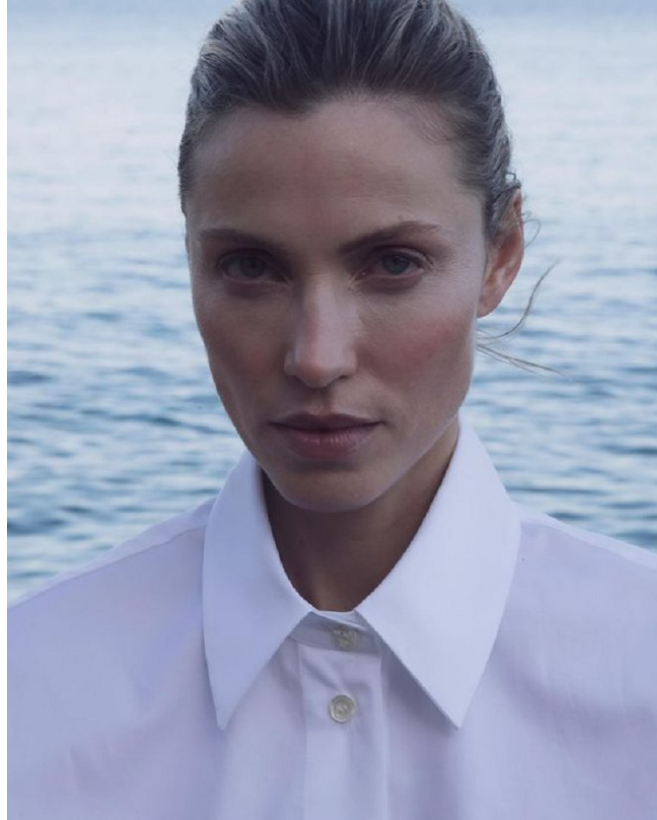

BOSS MODELS

CAPE TOWN

ARMANDA BARTEN

Height: 178cm Bust: 87cm Waist: 63cm Hips: 92cm Shoe: 6.5 UK Hair: Blonde Eyes: Green

BOSS MODELS

CAPE TOWN

ARMANDA BARTEN

Height: 178cm Bust: 87cm Waist: 63cm Hips: 92cm Shoe: 6.5 UK Hair: Blonde Eyes: Green