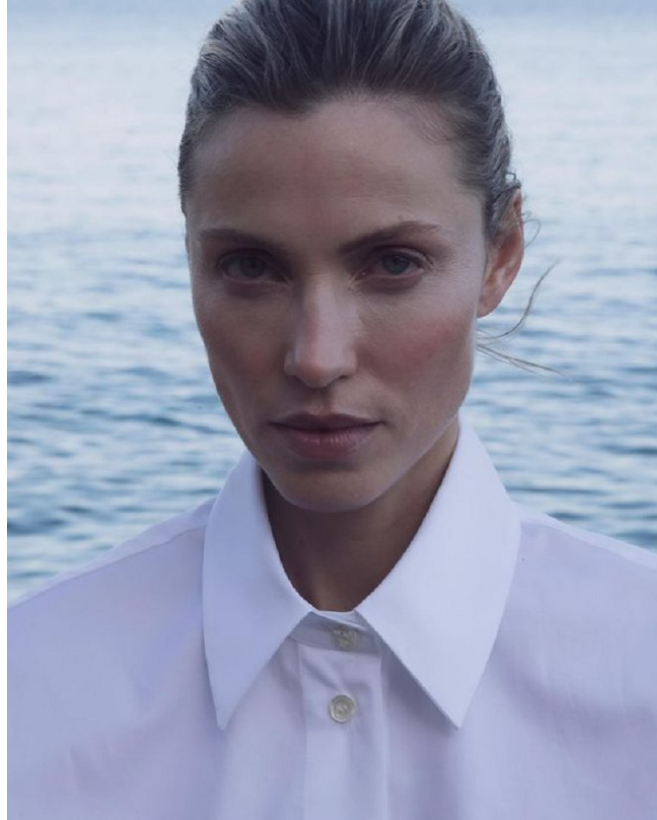

# BOSS MODELS

CAPE TOWN

ARMANDA BARTEN

Height: 178cm Bust: 87cm Waist: 63cm Hips: 92cm Shoe: 6.5 UK Hair: Blonde Eyes: Green

# BOSS MODELS

CAPE TOWN

**ARMANDA BARTEN**

Height: 178cm Bust: 87cm Waist: 63cm Hips: 92cm Shoe: 6.5 UK Hair: Blonde Eyes: Green

# BOSS MODELS

CAPE TOWN