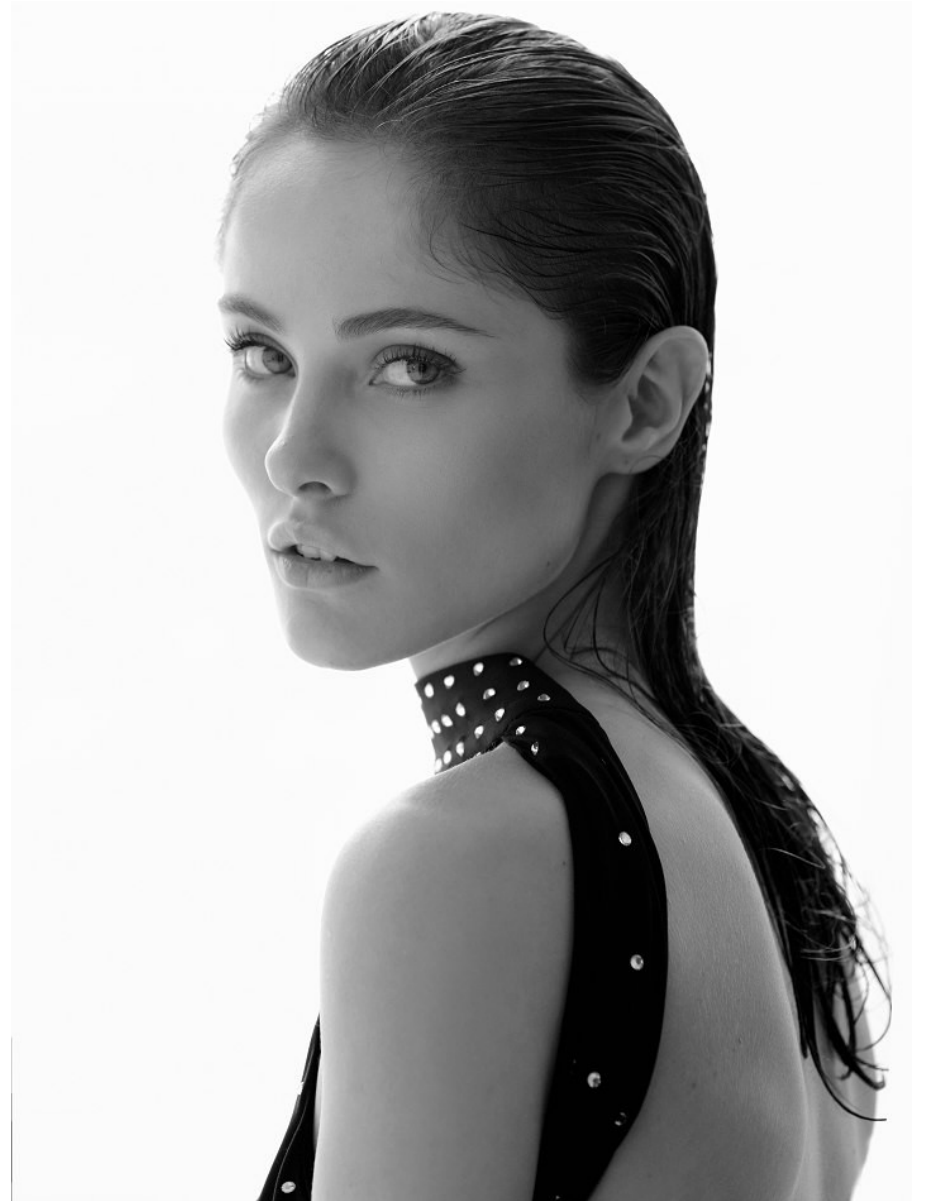

BOSS MODELS

CAPE TOWN

Height: 174cm Bust: 81cm Waist: 61cm Hips: 89cm Shoe: 6.5 UK Hair: Brown Eyes: Green