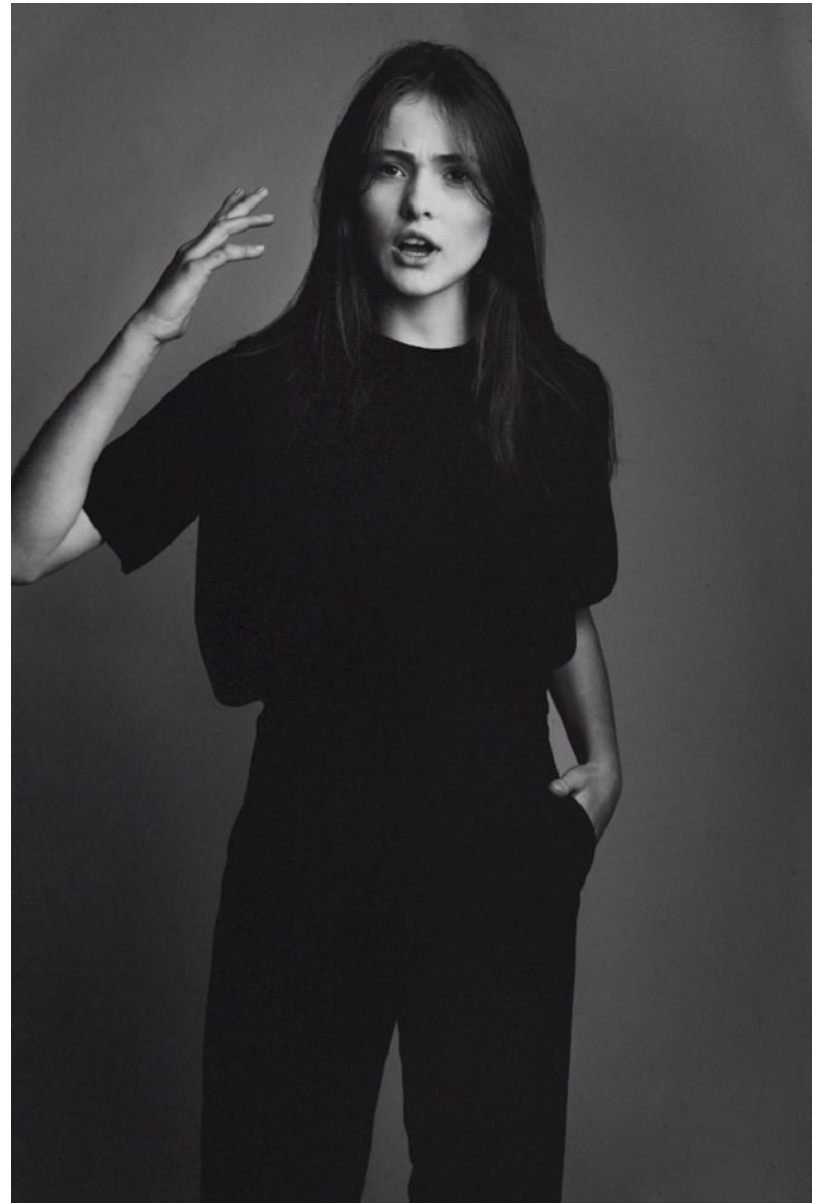

BOSS MODELS

CAPE TOWN

Height: 174cm Bust: 81cm Waist: 61cm Hips: 89cm Shoe: 6.5 UK Hair: Brown Eyes: Green