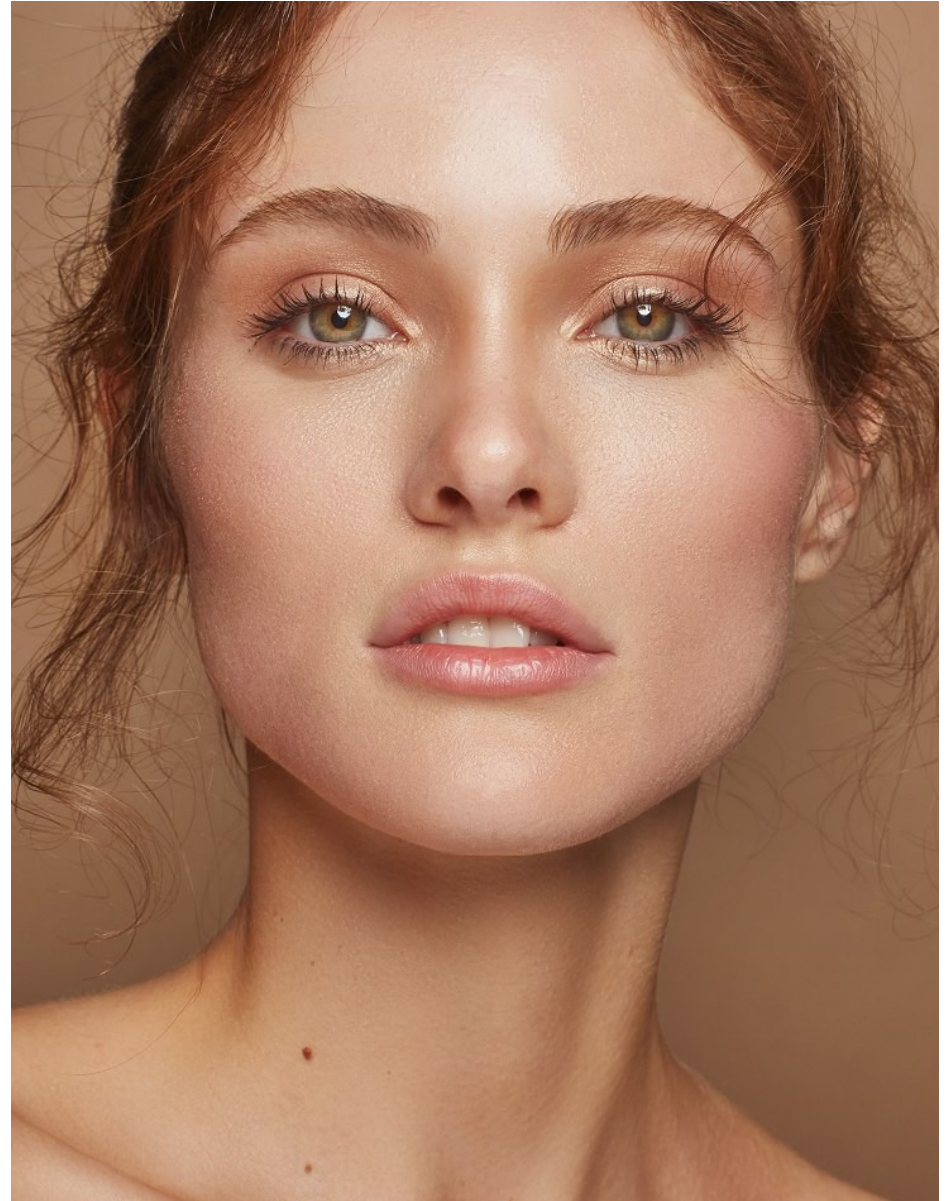

BOSS MODELS

CAPE TOWN

INES GARCIA

Height: 174cm Bust: 81cm Waist: 61cm Hips: 89cm Shoe: 6.5 UK Hair: Brown Eyes: Green