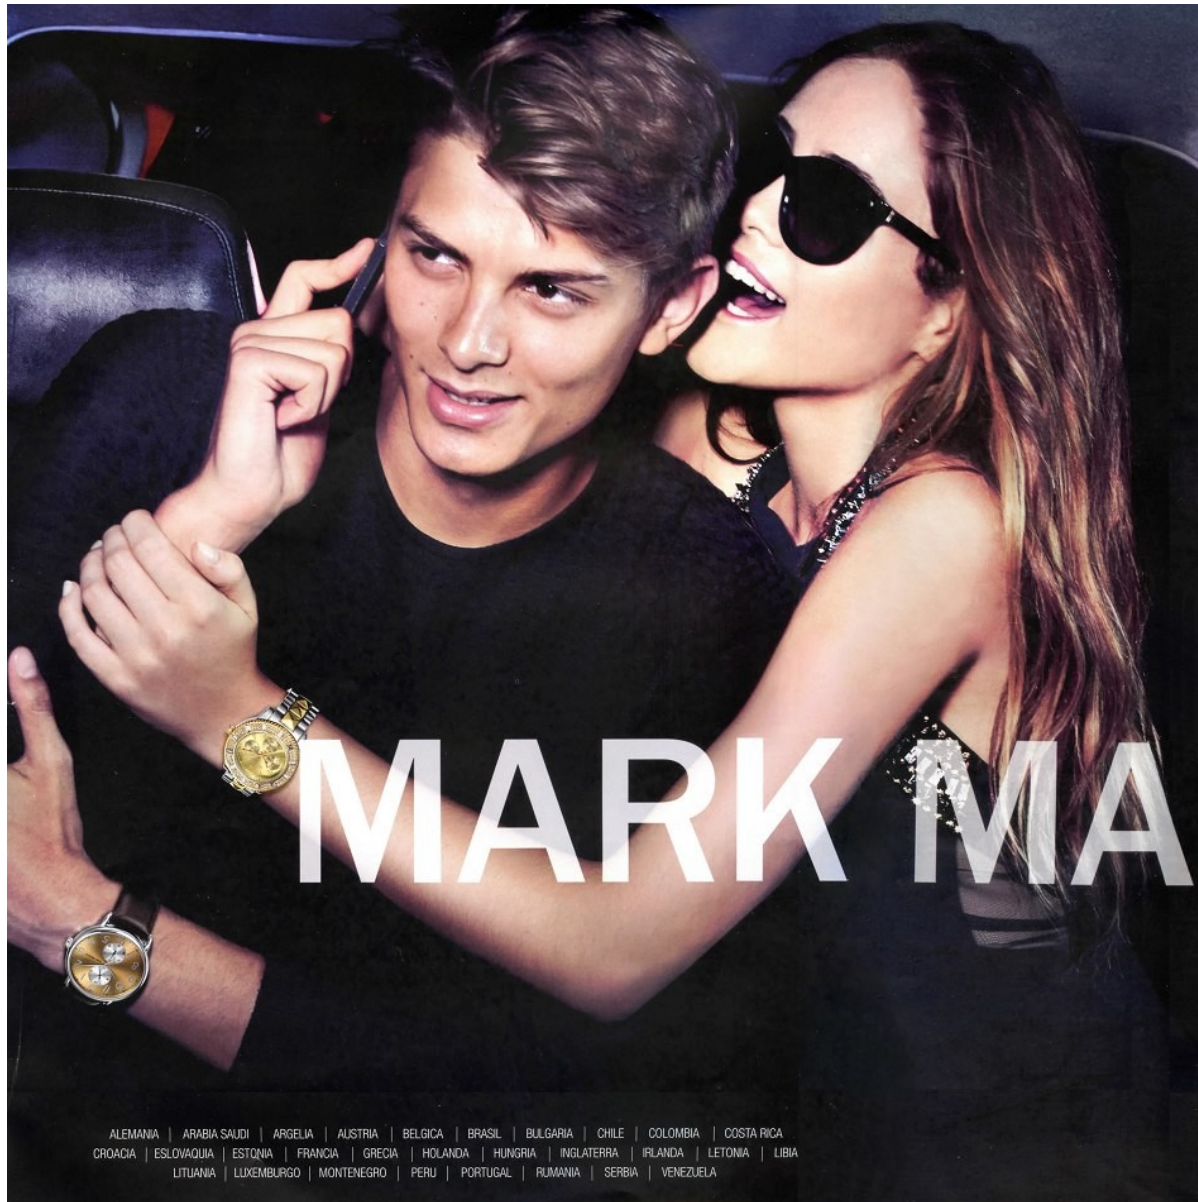

BOSS MODELS

CAPE TOWN

ALEMANIA | ARABIA SAUDI | ARGELIA | AUSTRIA | BELGICA | BRASIL | BULGARIA | CHILE | COLOMBIA | COSTA RICA
CROACIA | ESLOVAQUIA | ESTONIA | FRANCIA | GRECIA | HOLANDA | HUNGRIA | INGLATERRA | IRLANDA | LETONIA | LIBIA
LITUANIA | LUXEMBURGO | MONTENEGRO | PERU | PORTUGAL | RUMANIA | SERBIA | VENEZUELA