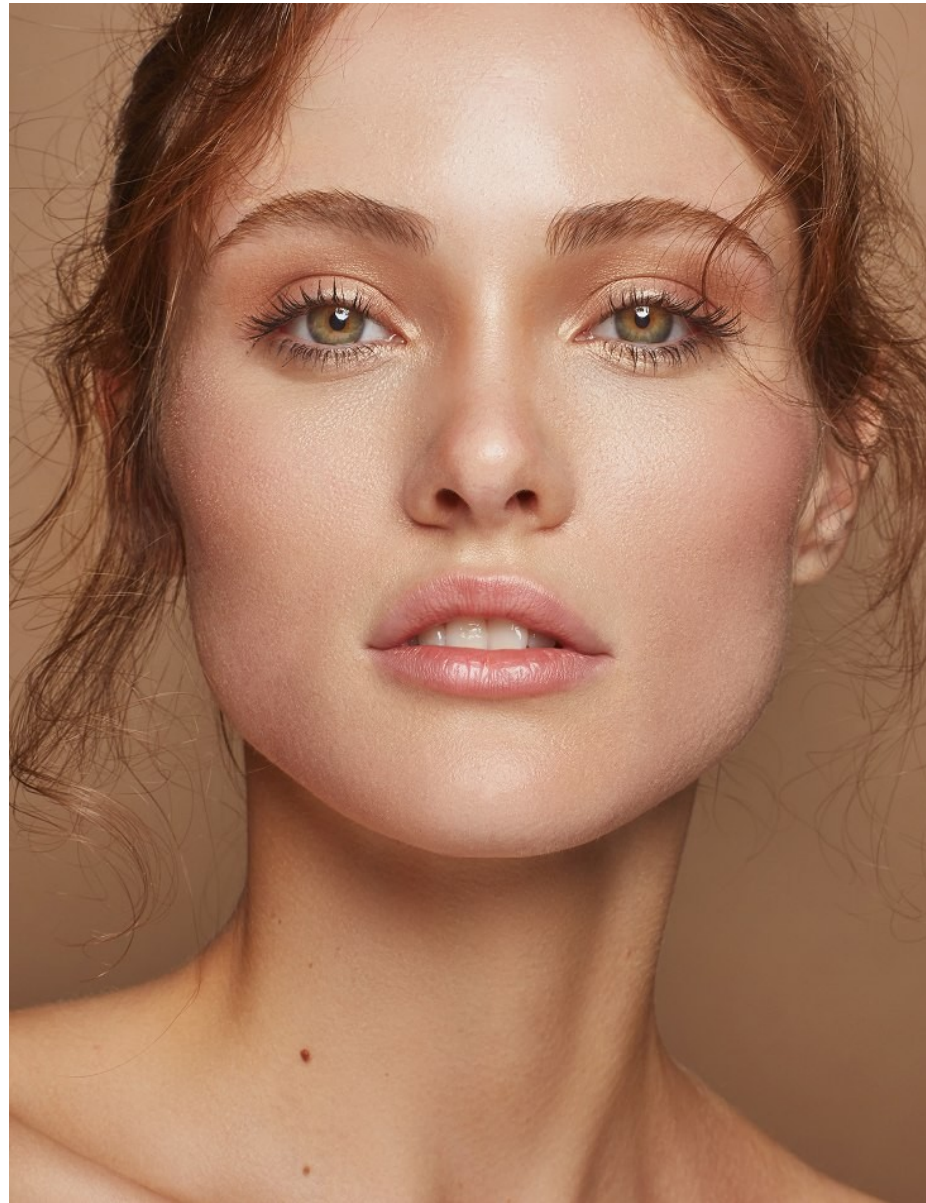

INES GARCIA

BOSS MODELS

CAPE TOWN

INES GARCIA

Height: 174cm Bust: 81cm Waist: 61cm Hips: 89cm Shoe: 6.5 UK Hair: Brown Eyes: Green