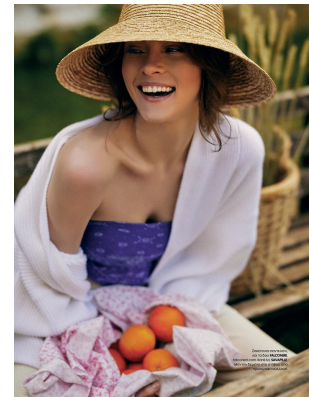

# BOSS MODELS

CAPE TOWN

INES GARCIA

Height: 174cm Bust: 81cm Waist: 61cm Hips: 89cm Shoe: 6.5 UK Hair: Brown Eyes: Green