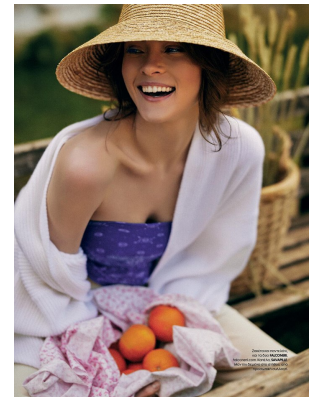

# BOSS MODELS

CAPE TOWN

INES GARCIA

Height: 174cm Bust: 81cm Waist: 61cm Hips: 89cm Shoe: 6.5 UK Hair: Brown Eyes: Green