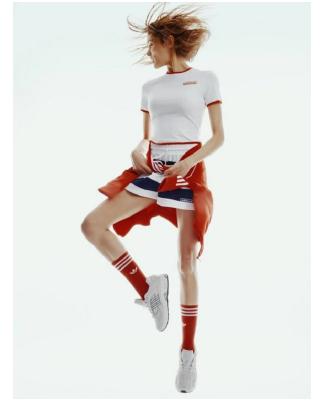

# BOSS MODELS

CAPE TOWN

INES GARCIA

Height: 174cm Bust: 81cm Waist: 61cm Hips: 89cm Shoe: 6.5 UK Hair: Brown Eyes: Green