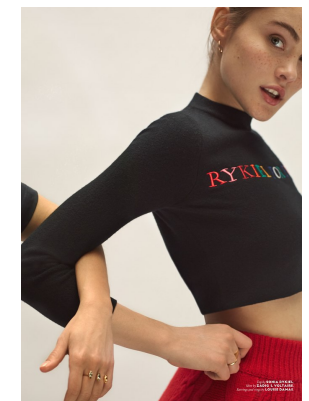

BOSS MODELS

CAPE TOWN

INES GARCIA

Height: 174cm Bust: 81cm Waist: 61cm Hips: 89cm Shoe: 6.5 UK Hair: Brown Eyes: Green

BOSS MODELS

CAPE TOWN

INES GARCIA

Height: 174cm Bust: 81cm Waist: 61cm Hips: 89cm Shoe: 6.5 UK Hair: Brown Eyes: Green