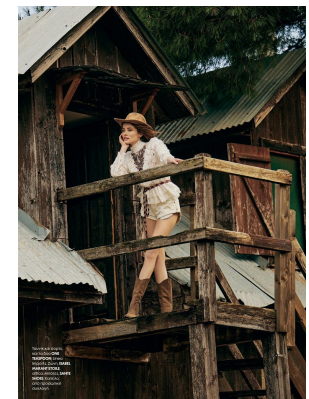

BOSS MODELS

CAPE TOWN

INES GARCIA

Height: 174cm Bust: 81cm Waist: 61cm Hips: 89cm Shoe: 6.5 UK Hair: Brown Eyes: Green

BOSS MODELS

CAPE TOWN

INES GARCIA

Height: 174cm Bust: 81cm Waist: 61cm Hips: 89cm Shoe: 6.5 UK Hair: Brown Eyes: Green