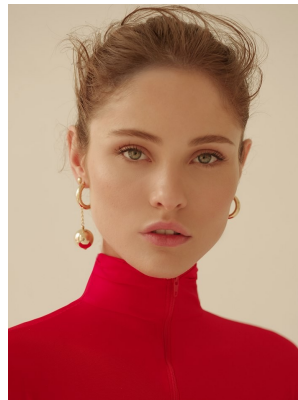

# BOSS MODELS

CAPE TOWN

INES GARCIA

Height: 174cm Bust: 81cm Waist: 61cm Hips: 89cm Shoe: 6.5 UK Hair: Brown Eyes: Green