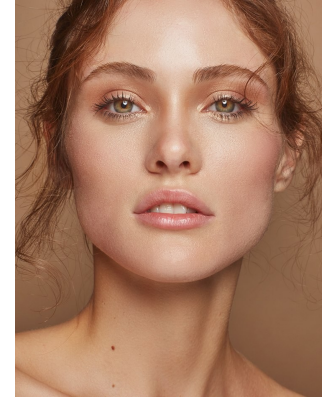

BOSS MODELS

CAPE TOWN

INES GARCIA

Height: 174cm Bust: 81cm Waist: 61cm Hips: 89cm Shoe: 6.5 UK Hair: Brown Eyes: Green

BOSS MODELS

CAPE TOWN

INES GARCIA

Height: 174cm Bust: 81cm Waist: 61cm Hips: 89cm Shoe: 6.5 UK Hair: Brown Eyes: Green