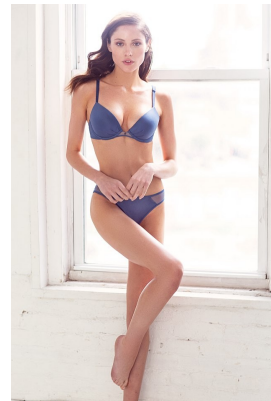

# BOSS MODELS

CAPE TOWN

INES GARCIA

Height: 174cm Bust: 81cm Waist: 61cm Hips: 89cm Shoe: 6.5 UK Hair: Brown Eyes: Green