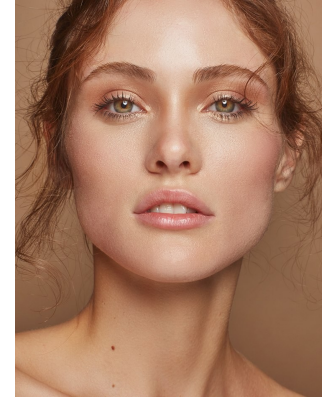

BOSS MODELS

CAPE TOWN

INES GARCIA

Height: 174cm Bust: 81cm Waist: 61cm Hips: 89cm Shoe: 6.5 UK Hair: Brown Eyes: Green