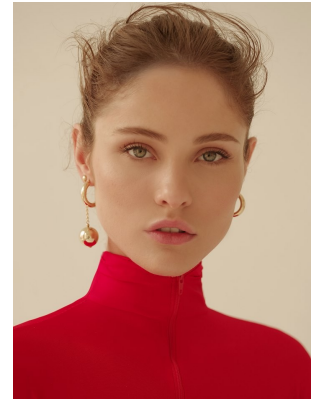

# BOSS MODELS

CAPE TOWN

## INES GARCIA

Height: 174cm Bust: 81cm Waist: 61cm Hips: 89cm Shoe: 6.5 UK Hair: Brown Eyes: Green