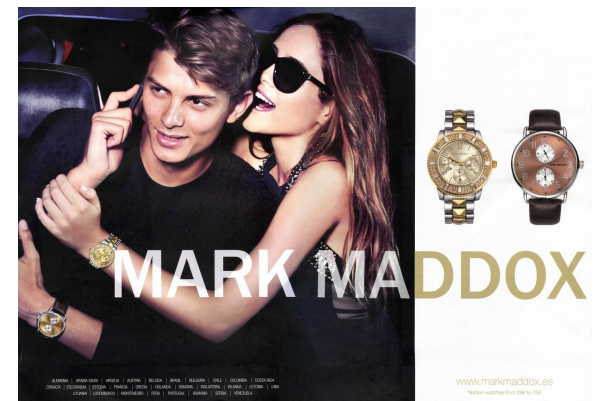

BOSS MODELS

CAPE TOWN

INES GARCIA

Height: 174cm Bust: 81cm Waist: 61cm Hips: 89cm Shoe: 6.5 UK Hair: Brown Eyes: Green