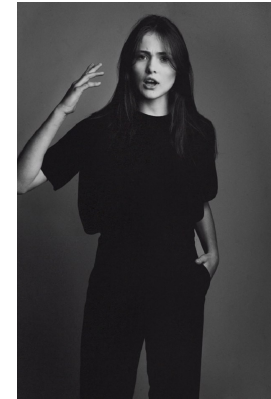

# BOSS MODELS

CAPE TOWN

INES GARCIA

Height: 174cm Bust: 81cm Waist: 61cm Hips: 89cm Shoe: 6.5 UK Hair: Brown Eyes: Green

# BOSS MODELS

CAPE TOWN