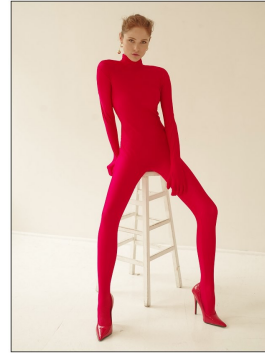

BOSS MODELS

CAPE TOWN

INES GARCIA

Height: 174cm Bust: 81cm Waist: 61cm Hips: 89cm Shoe: 6.5 UK Hair: Brown Eyes: Green