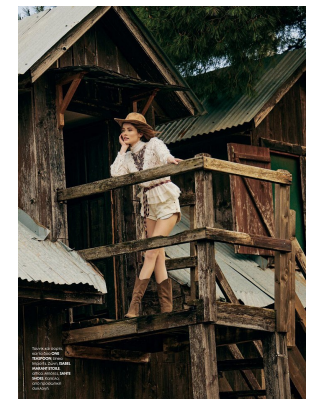

BOSS MODELS

CAPE TOWN

INES GARCIA

Height: 174cm Bust: 81cm Waist: 61cm Hips: 89cm Shoe: 6.5 UK Hair: Brown Eyes: Green