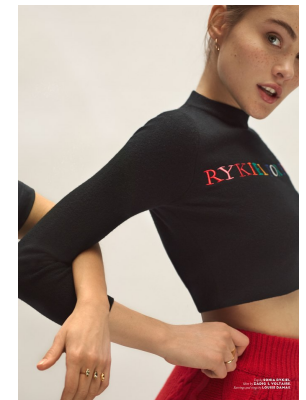

BOSS MODELS

CAPE TOWN

INES GARCIA

Height: 174cm Bust: 81cm Waist: 61cm Hips: 89cm Shoe: 6.5 UK Hair: Brown Eyes: Green