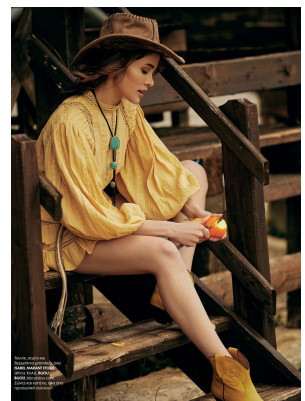

BOSS MODELS

CAPE TOWN

INES GARCIA

Height: 174cm Bust: 81cm Waist: 61cm Hips: 89cm Shoe: 6.5 UK Hair: Brown Eyes: Green