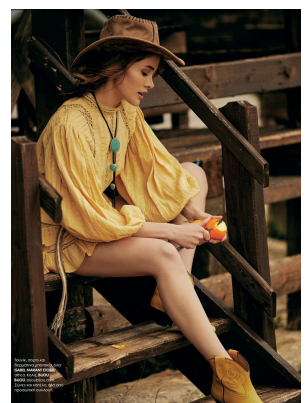

BOSS MODELS

CAPE TOWN

INES GARCIA

Height: 174cm Bust: 81cm Waist: 61cm Hips: 89cm Shoe: 6.5 UK Hair: Brown Eyes: Green