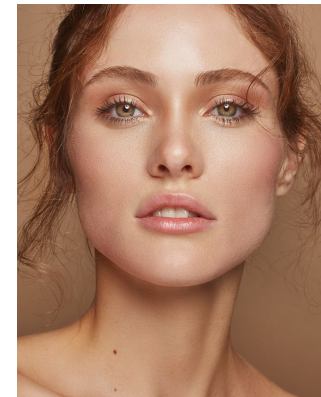

# BOSS MODELS

CAPE TOWN

## INES GARCIA

Height: 174cm Bust: 81cm Waist: 61cm Hips: 89cm Shoe: 6.5 UK Hair: Brown Eyes: Green