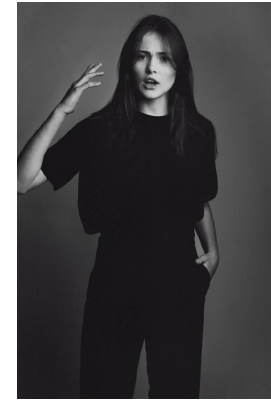

# BOSS MODELS

CAPE TOWN

INES GARCIA

Height: 174cm Bust: 81cm Waist: 61cm Hips: 89cm Shoe: 6.5 UK Hair: Brown Eyes: Green

# BOSS MODELS

CAPE TOWN