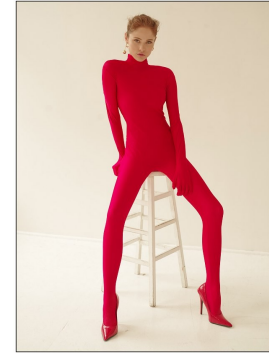

# BOSS MODELS

CAPE TOWN

## INES GARCIA

Height: 174cm Bust: 81cm Waist: 61cm Hips: 89cm Shoe: 6.5 UK Hair: Brown Eyes: Green