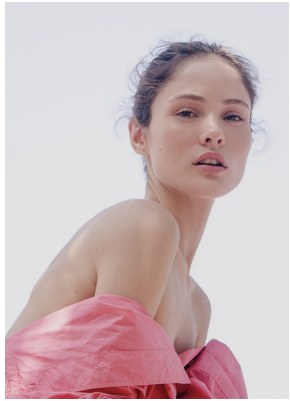

# BOSS MODELS

CAPE TOWN

INES GARCIA

Height: 174cm Bust: 81cm Waist: 61cm Hips: 89cm Shoe: 6.5 UK Hair: Brown Eyes: Green