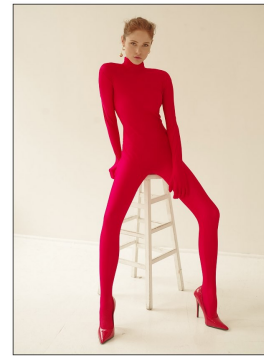

BOSS MODELS

CAPE TOWN

INES GARCIA

Height: 174cm Bust: 81cm Waist: 61cm Hips: 89cm Shoe: 6.5 UK Hair: Brown Eyes: Green

BOSS MODELS

CAPE TOWN

INES GARCIA

Height: 174cm Bust: 81cm Waist: 61cm Hips: 89cm Shoe: 6.5 UK Hair: Brown Eyes: Green