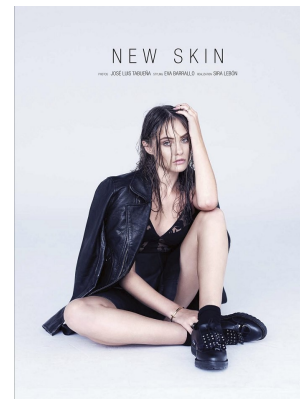

BOSS MODELS

CAPE TOWN

INES GARCIA

Height: 174cm Bust: 81cm Waist: 61cm Hips: 89cm Shoe: 6.5 UK Hair: Brown Eyes: Green