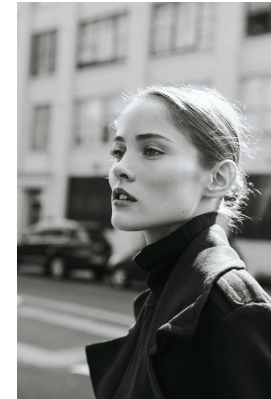

# BOSS MODELS

CAPE TOWN

## INES GARCIA

Height: 174cm Bust: 81cm Waist: 61cm Hips: 89cm Shoe: 6.5 UK Hair: Brown Eyes: Green