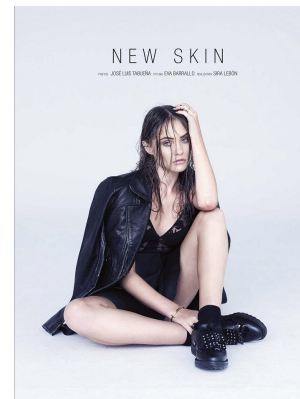

BOSS MODELS

CAPE TOWN

INES GARCIA

Height: 174cm Bust: 81cm Waist: 61cm Hips: 89cm Shoe: 6.5 UK Hair: Brown Eyes: Green

BOSS MODELS

CAPE TOWN

INES GARCIA

Height: 174cm Bust: 81cm Waist: 61cm Hips: 89cm Shoe: 6.5 UK Hair: Brown Eyes: Green