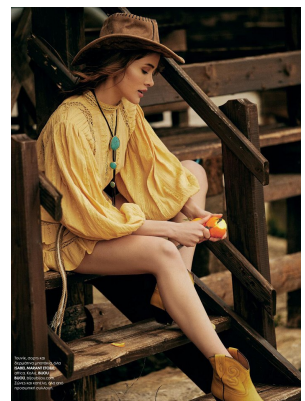

BOSS MODELS

CAPE TOWN

INES GARCIA

Height: 174cm Bust: 81cm Waist: 61cm Hips: 89cm Shoe: 6.5 UK Hair: Brown Eyes: Green

BOSS MODELS

CAPE TOWN

INES GARCIA

Height: 174cm Bust: 81cm Waist: 61cm Hips: 89cm Shoe: 6.5 UK Hair: Brown Eyes: Green