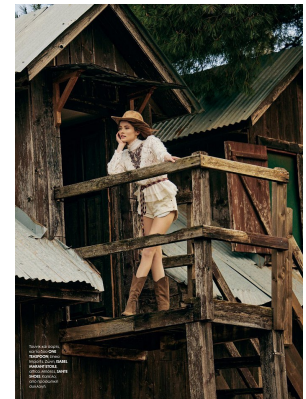

BOSS MODELS

CAPE TOWN

INES GARCIA

Height: 174cm Bust: 81cm Waist: 61cm Hips: 89cm Shoe: 6.5 UK Hair: Brown Eyes: Green