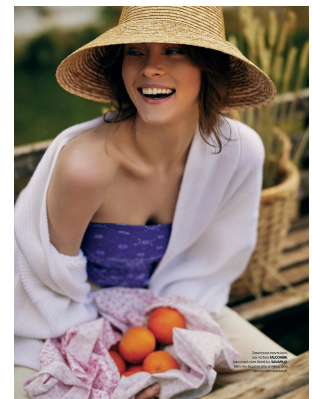

# BOSS MODELS

CAPE TOWN

INES GARCIA

Height: 174cm Bust: 81cm Waist: 61cm Hips: 89cm Shoe: 6.5 UK Hair: Brown Eyes: Green