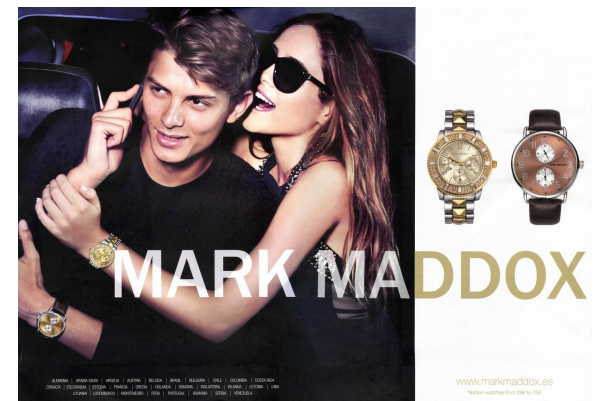

BOSS MODELS

CAPE TOWN

INES GARCIA

Height: 174cm Bust: 81cm Waist: 61cm Hips: 89cm Shoe: 6.5 UK Hair: Brown Eyes: Green

BOSS MODELS

CAPE TOWN

INES GARCIA

Height: 174cm Bust: 81cm Waist: 61cm Hips: 89cm Shoe: 6.5 UK Hair: Brown Eyes: Green