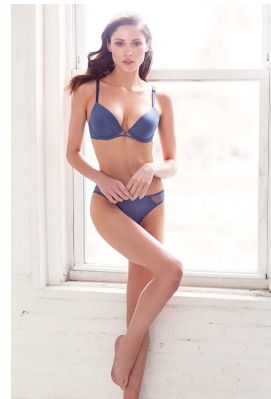

# BOSS MODELS

CAPE TOWN

INES GARCIA

Height: 174cm Bust: 81cm Waist: 61cm Hips: 89cm Shoe: 6.5 UK Hair: Brown Eyes: Green