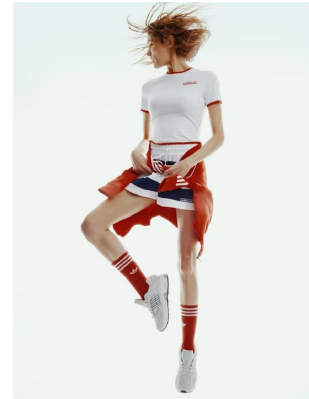

BOSS MODELS

CAPE TOWN

INES GARCIA

Height: 174cm Bust: 81cm Waist: 61cm Hips: 89cm Shoe: 6.5 UK Hair: Brown Eyes: Green

BOSS MODELS

CAPE TOWN

INES GARCIA

Height: 174cm Bust: 81cm Waist: 61cm Hips: 89cm Shoe: 6.5 UK Hair: Brown Eyes: Green