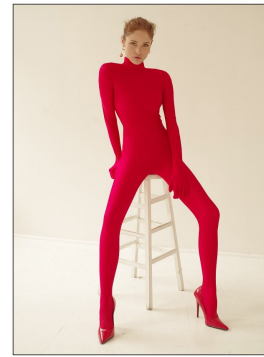

BOSS MODELS

CAPE TOWN

INES GARCIA

Height: 174cm Bust: 81cm Waist: 61cm Hips: 89cm Shoe: 6.5 UK Hair: Brown Eyes: Green