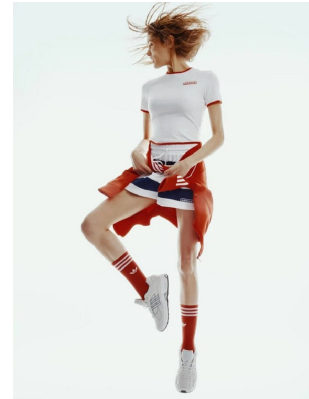

# BOSS MODELS

CAPE TOWN

INES GARCIA

Height: 174cm Bust: 81cm Waist: 61cm Hips: 89cm Shoe: 6.5 UK Hair: Brown Eyes: Green