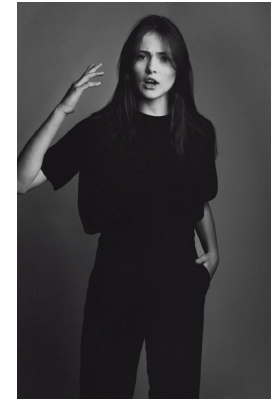

BOSS MODELS

CAPE TOWN

INES GARCIA

Height: 174cm Bust: 81cm Waist: 61cm Hips: 89cm Shoe: 6.5 UK Hair: Brown Eyes: Green

BOSS MODELS

CAPE TOWN

INES GARCIA

Height: 174cm Bust: 81cm Waist: 61cm Hips: 89cm Shoe: 6.5 UK Hair: Brown Eyes: Green