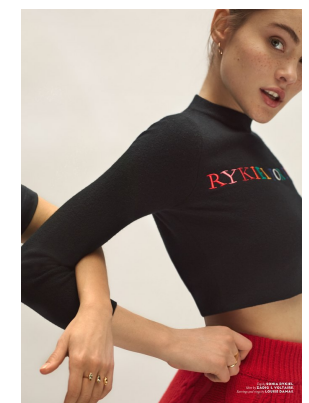

BOSS MODELS

CAPE TOWN

INES GARCIA

Height: 174cm Bust: 81cm Waist: 61cm Hips: 89cm Shoe: 6.5 UK Hair: Brown Eyes: Green