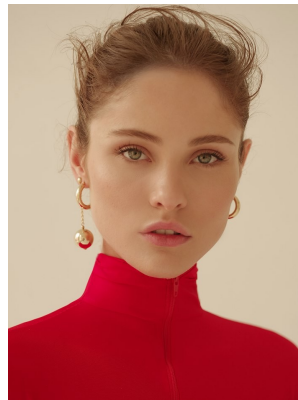

BOSS MODELS

CAPE TOWN

INES GARCIA

Height: 174cm Bust: 81cm Waist: 61cm Hips: 89cm Shoe: 6.5 UK Hair: Brown Eyes: Green

BOSS MODELS

CAPE TOWN

INES GARCIA

Height: 174cm Bust: 81cm Waist: 61cm Hips: 89cm Shoe: 6.5 UK Hair: Brown Eyes: Green