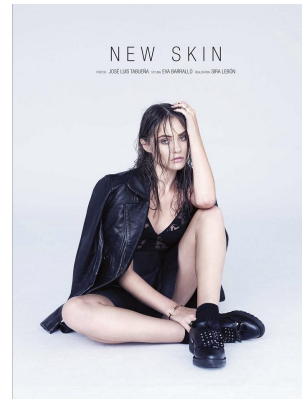

BOSS MODELS

CAPE TOWN

INES GARCIA

Height: 174cm Bust: 81cm Waist: 61cm Hips: 89cm Shoe: 6.5 UK Hair: Brown Eyes: Green