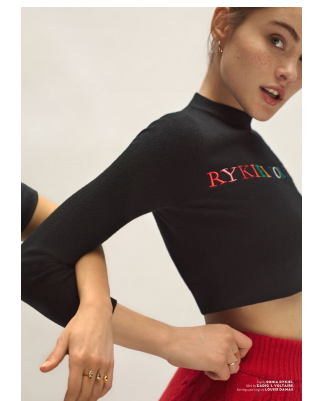

BOSS MODELS

CAPE TOWN

INES GARCIA

Height: 174cm Bust: 81cm Waist: 61cm Hips: 89cm Shoe: 6.5 UK Hair: Brown Eyes: Green