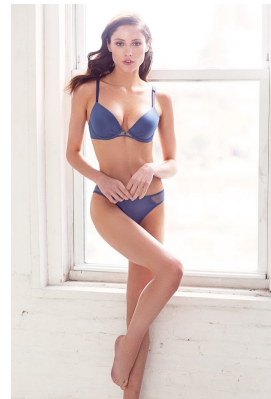

BOSS MODELS

CAPE TOWN

INES GARCIA

Height: 174cm Bust: 81cm Waist: 61cm Hips: 89cm Shoe: 6.5 UK Hair: Brown Eyes: Green

BOSS MODELS

CAPE TOWN

INES GARCIA

Height: 174cm Bust: 81cm Waist: 61cm Hips: 89cm Shoe: 6.5 UK Hair: Brown Eyes: Green