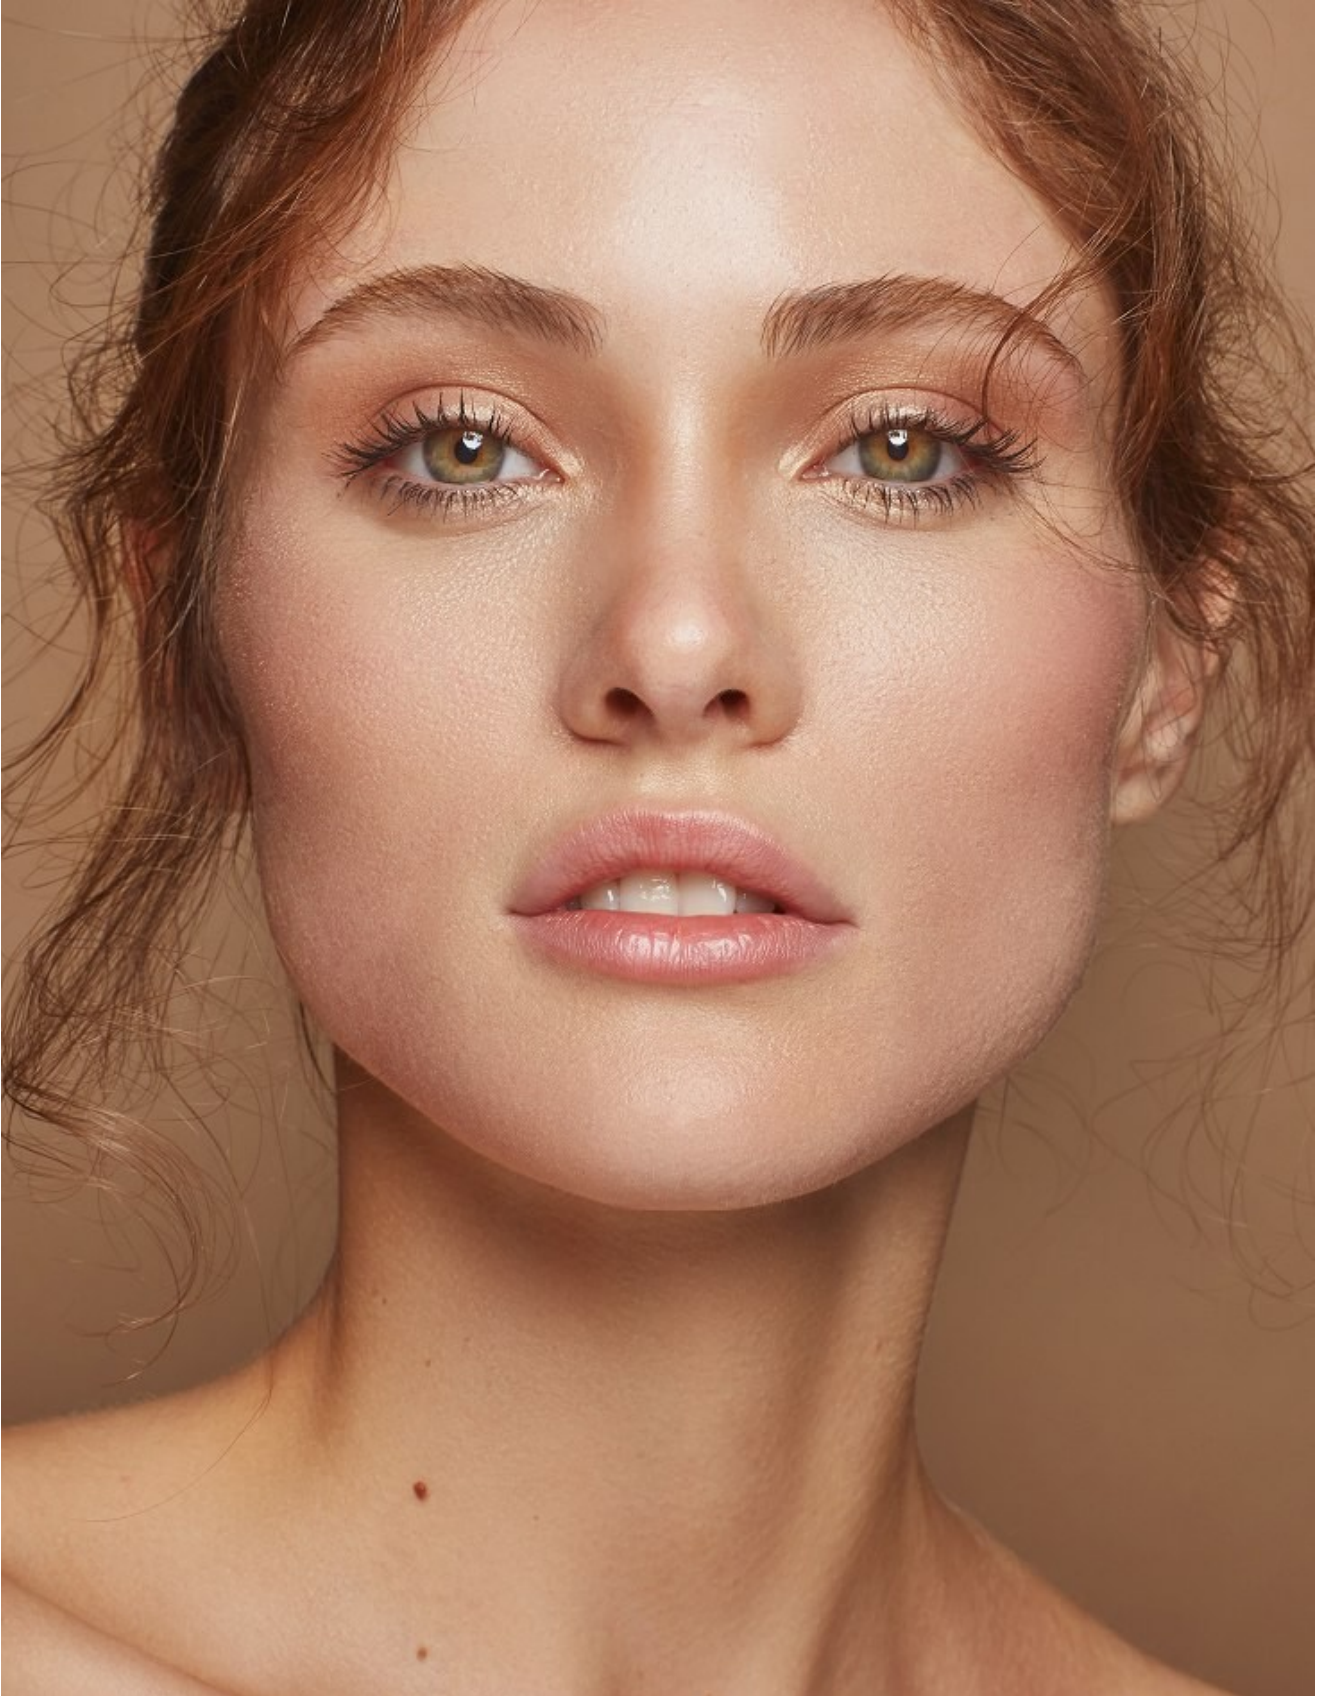

BOSS MODELS

CAPE TOWN

INES GARCIA

Height: 174cm Bust: 81cm Waist: 61cm Hips: 89cm Shoe: 6.5 UK Hair: Brown Eyes: Green