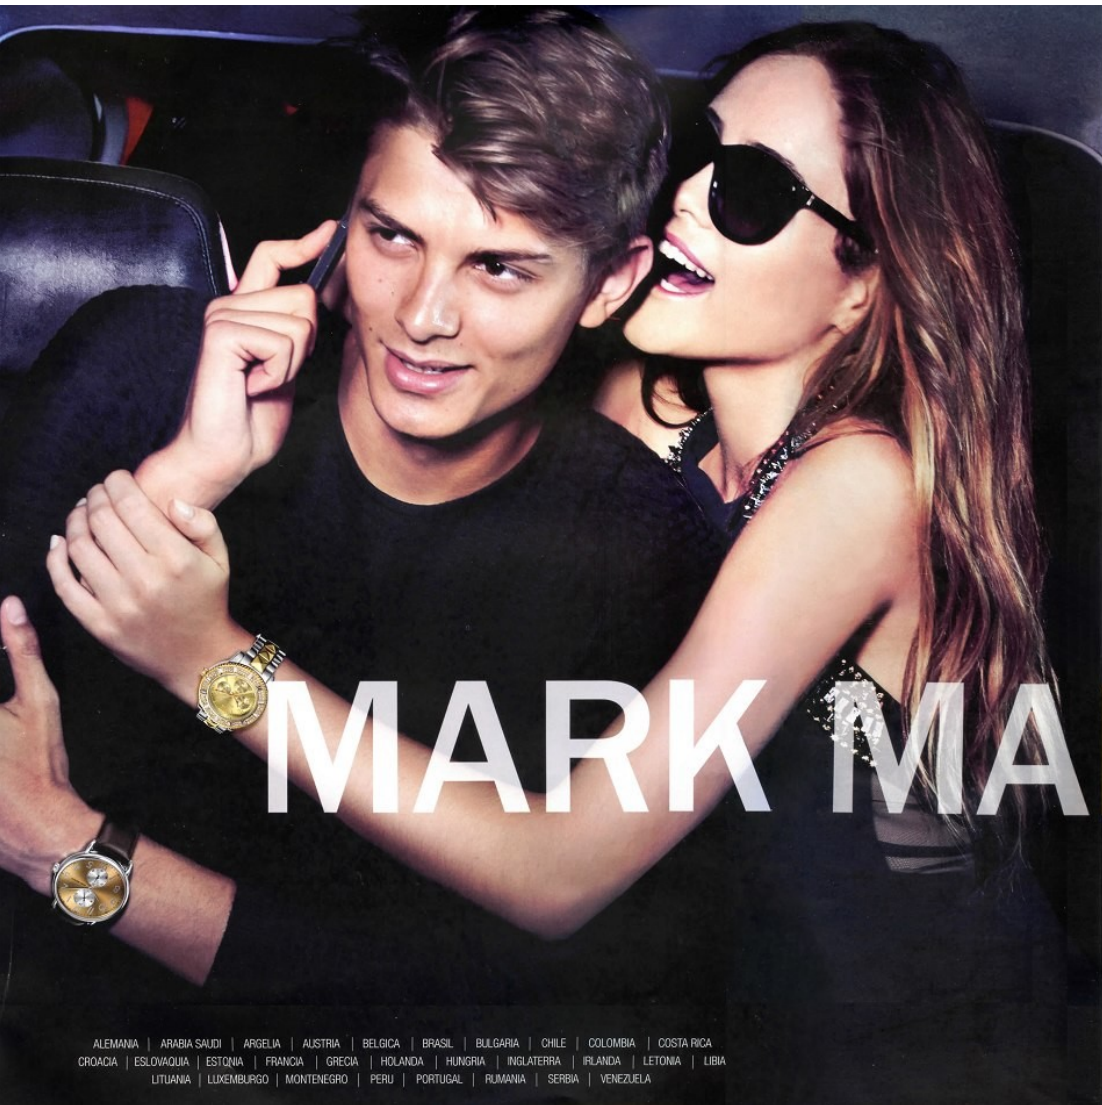

BOSS MODELS

CAPE TOWN

MARK MADDOX