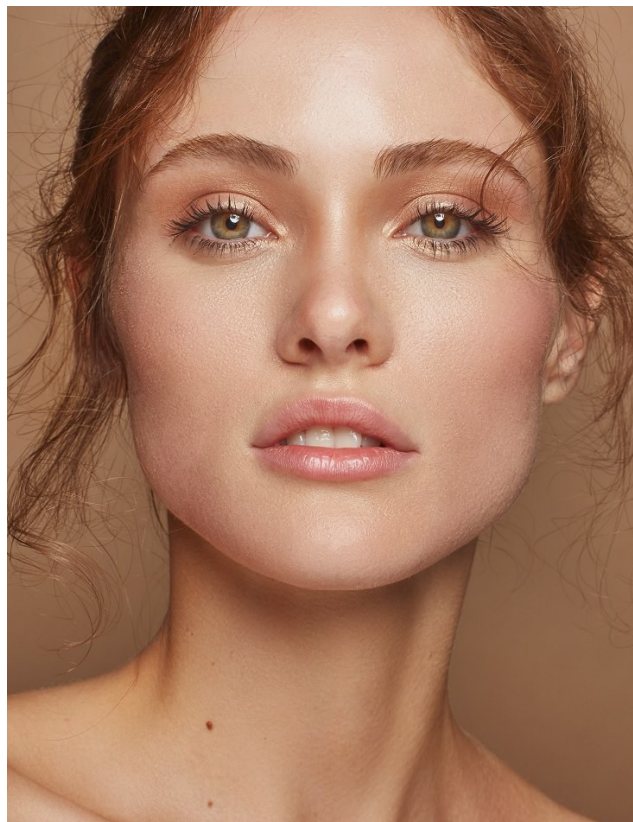

BOSS MODELS

CAPE TOWN

INES GARCIA

Height: 174cm Bust: 81cm Waist: 61cm Hips: 89cm Shoe: 6.5 UK Hair: Brown Eyes: Green