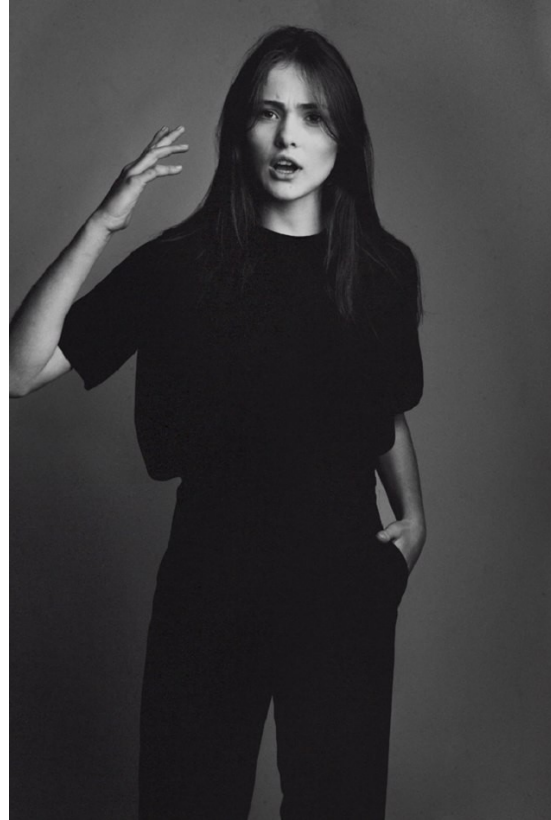

BOSS MODELS

CAPE TOWN

INES GARCIA

Height: 174cm Bust: 81cm Waist: 61cm Hips: 89cm Shoe: 6.5 UK Hair: Brown Eyes: Green

BOSS MODELS

CAPE TOWN

INES GARCIA

Height: 174cm Bust: 81cm Waist: 61cm Hips: 89cm Shoe: 6.5 UK Hair: Brown Eyes: Green