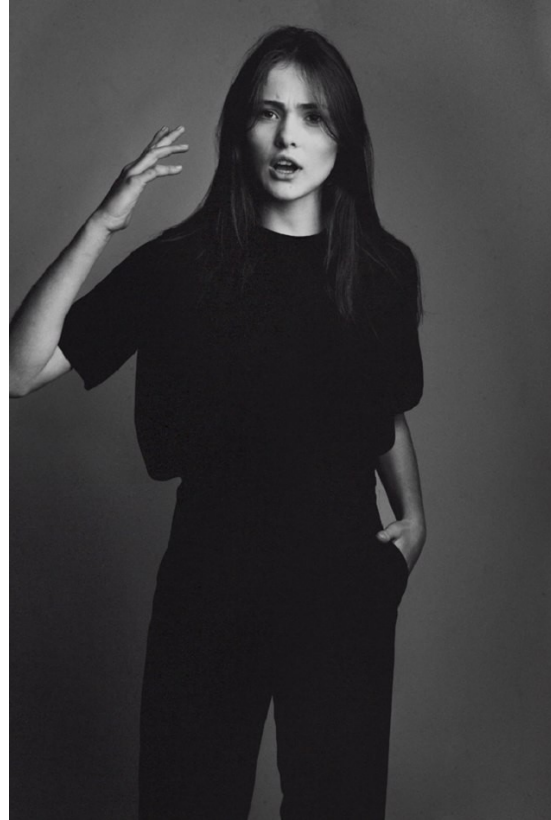

# BOSS MODELS

CAPE TOWN

INES GARCIA

Height: 174cm Bust: 81cm Waist: 61cm Hips: 89cm Shoe: 6.5 UK Hair: Brown Eyes: Green

# BOSS MODELS

CAPE TOWN

**INES GARCIA**

Height: 174cm Bust: 81cm Waist: 61cm Hips: 89cm Shoe: 6.5 UK Hair: Brown Eyes: Green