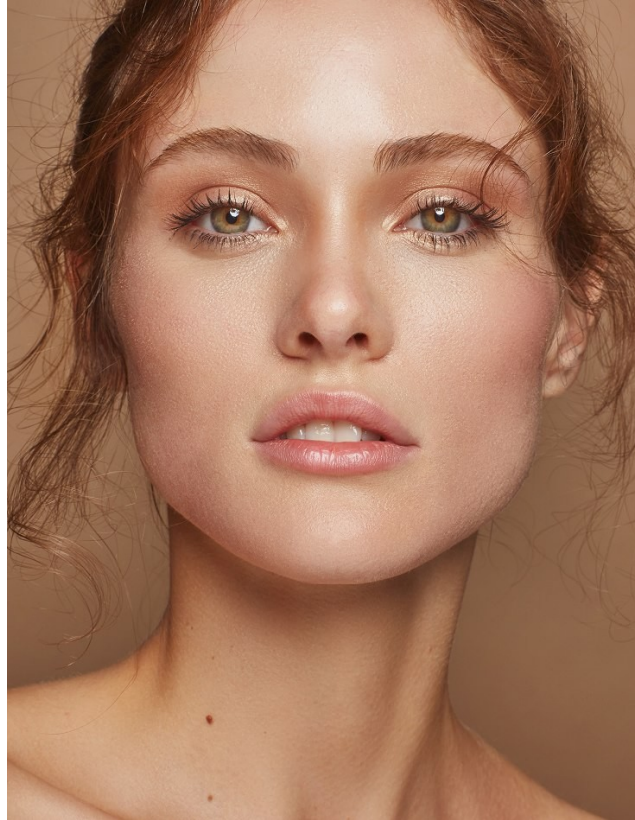

BOSS MODELS

CAPE TOWN

INES GARCIA

Height: 174cm Bust: 81cm Waist: 61cm Hips: 89cm Shoe: 6.5 UK Hair: Brown Eyes: Green

BOSS MODELS

CAPE TOWN

INES GARCIA

Height: 174cm Bust: 81cm Waist: 61cm Hips: 89cm Shoe: 6.5 UK Hair: Brown Eyes: Green