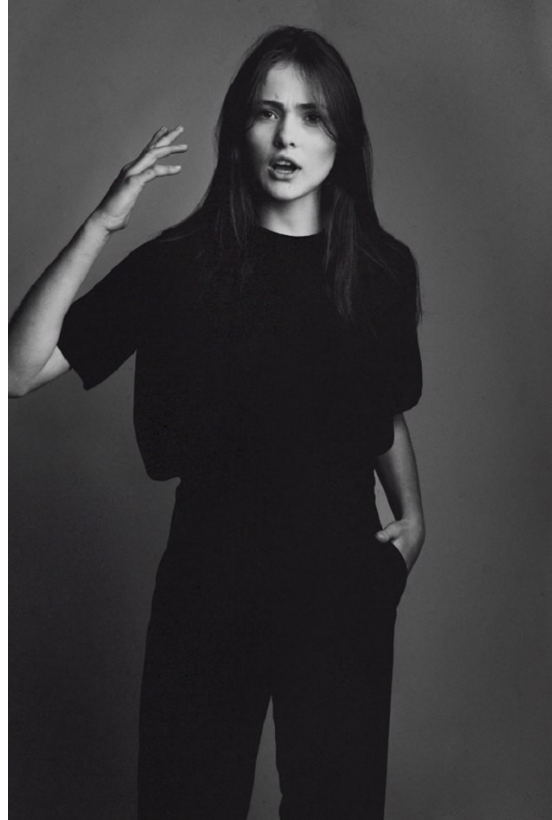

BOSS MODELS

CAPE TOWN

INES GARCIA

Height: 174cm Bust: 81cm Waist: 61cm Hips: 89cm Shoe: 6.5 UK Hair: Brown Eyes: Green

BOSS MODELS

CAPE TOWN

INES GARCIA

Height: 174cm Bust: 81cm Waist: 61cm Hips: 89cm Shoe: 6.5 UK Hair: Brown Eyes: Green