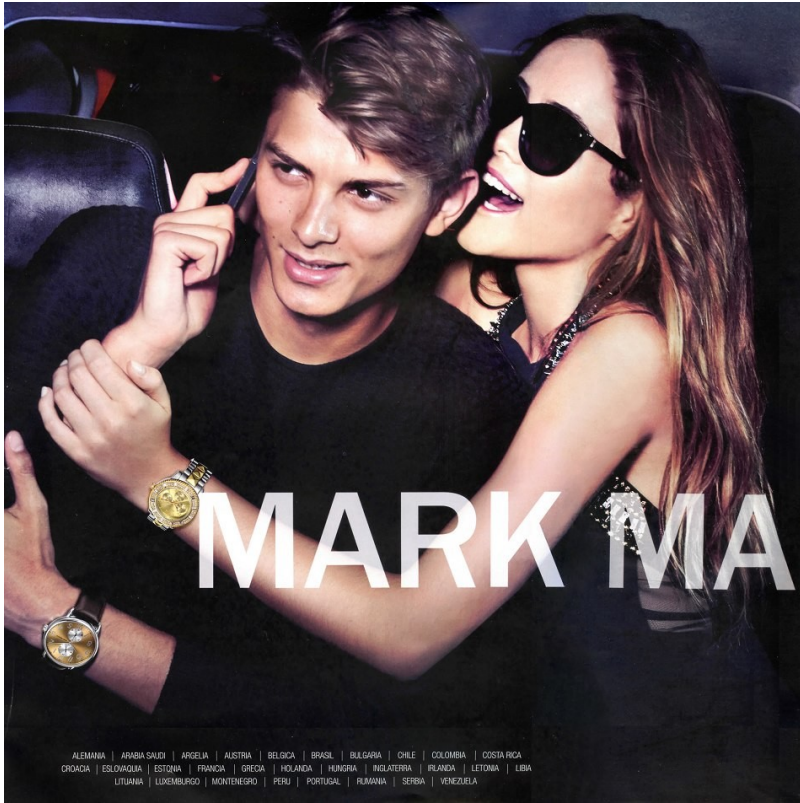

BOSS MODELS

CAPE TOWN

MARK MADDOX

www.markmaddox.es

fashion watches from 29€ to 75€