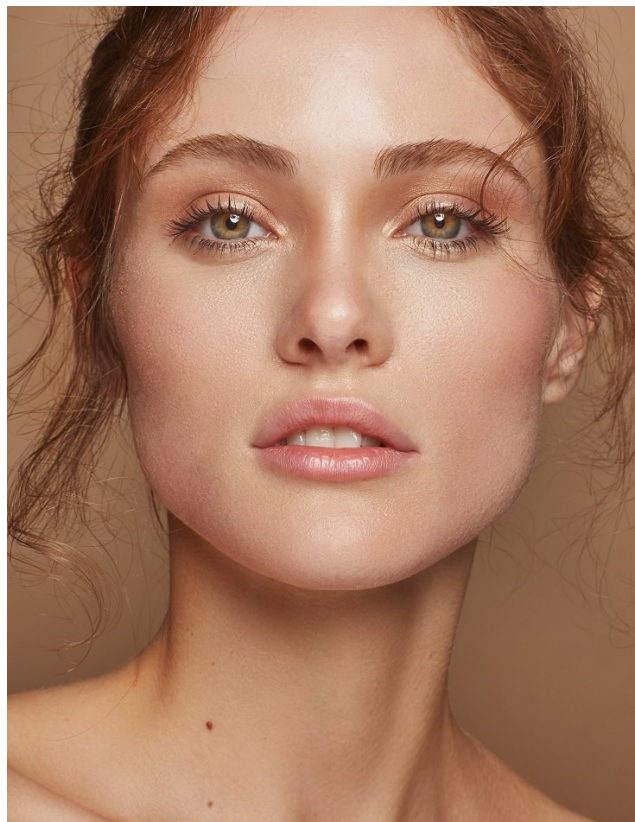

BOSS MODELS

CAPE TOWN

INES GARCIA

Height: 174cm Bust: 81cm Waist: 61cm Hips: 89cm Shoe: 6.5 UK Hair: Brown Eyes: Green

BOSS MODELS

CAPE TOWN

INES GARCIA

Height: 174cm Bust: 81cm Waist: 61cm Hips: 89cm Shoe: 6.5 UK Hair: Brown Eyes: Green