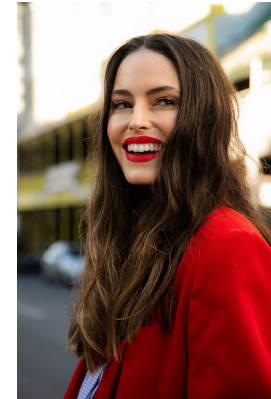

BOSS MODELS

CAPE TOWN

ROSE SIMPSON MOLYNEUX

Height: 177cm Bust: 90cm Waist: 73cm Hips: 104cm Shoe: 6 UK Hair: Light Brown Eyes: Hazel

BOSS MODELS

CAPE TOWN

ROSE SIMPSON MOLYNEUX

Height: 177cm Bust: 90cm Waist: 73cm Hips: 104cm Shoe: 6 UK Hair: Light Brown Eyes: Hazel