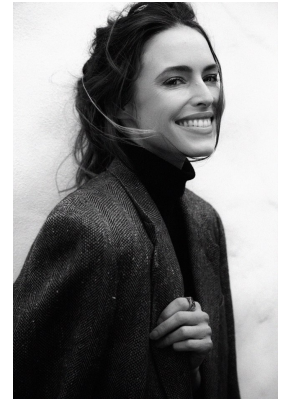

BOSS MODELS

CAPE TOWN

ROSE SIMPSON MOLYNEUX

Height: 177cm Bust: 90cm Waist: 73cm Hips: 104cm Shoe: 6 UK Hair: Light Brown Eyes: Hazel

BOSS MODELS

CAPE TOWN

ROSE SIMPSON MOLYNEUX

Height: 177cm Bust: 90cm Waist: 73cm Hips: 104cm Shoe: 6 UK Hair: Light Brown Eyes: Hazel