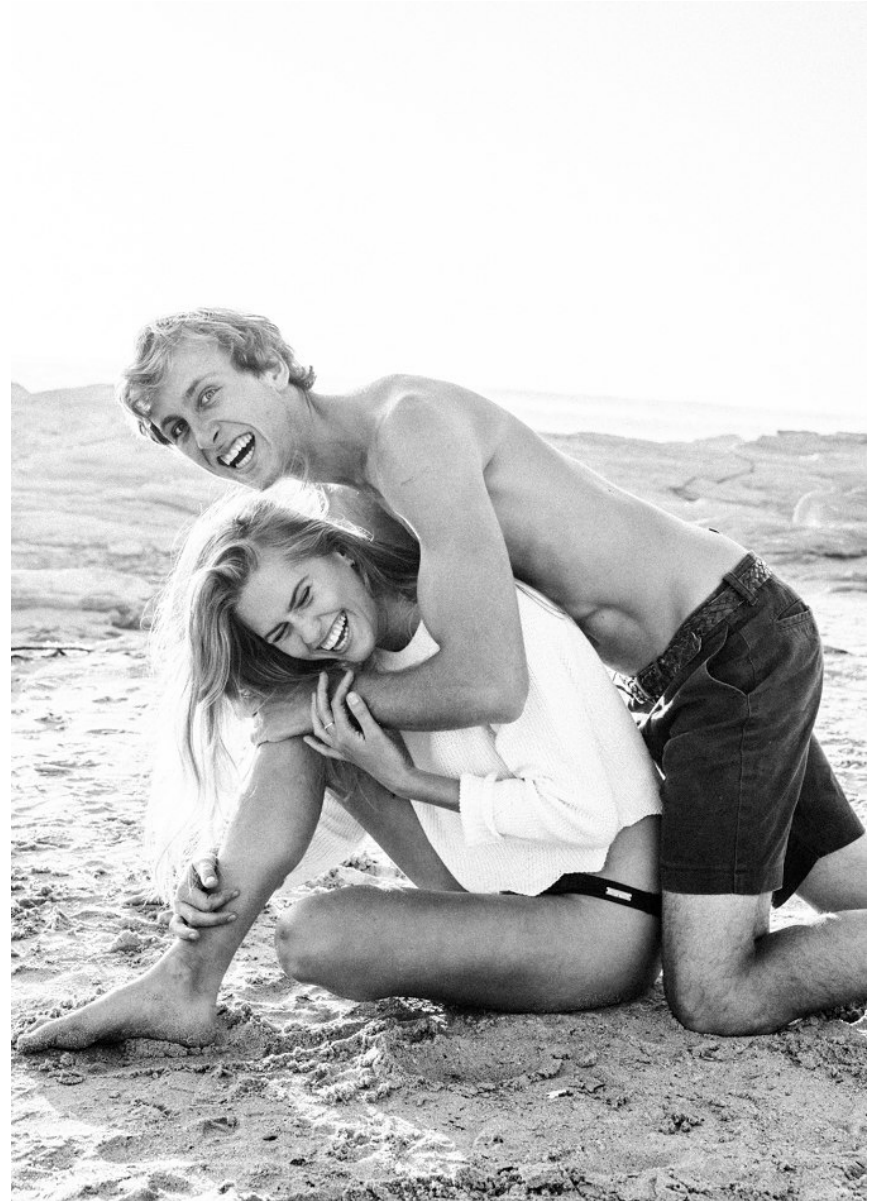

BOSS MODELS

CAPE TOWN

SINGITA WESTON

Height: 176cm Bust: 88cm Waist: 64cm Hips: 90cm Shoe: 7 UK Hair: Blonde Eyes: Blue/Green

BOSS MODELS

CAPE TOWN

SINGITA WESTON

Height: 176cm Bust: 88cm Waist: 64cm Hips: 90cm Shoe: 7 UK Hair: Blonde Eyes: Blue/Green

BOSS MODELS

CAPE TOWN

SINGITA WESTON

Height: 176cm Bust: 88cm Waist: 64cm Hips: 90cm Shoe: 7 UK Hair: Blonde Eyes: Blue/Green