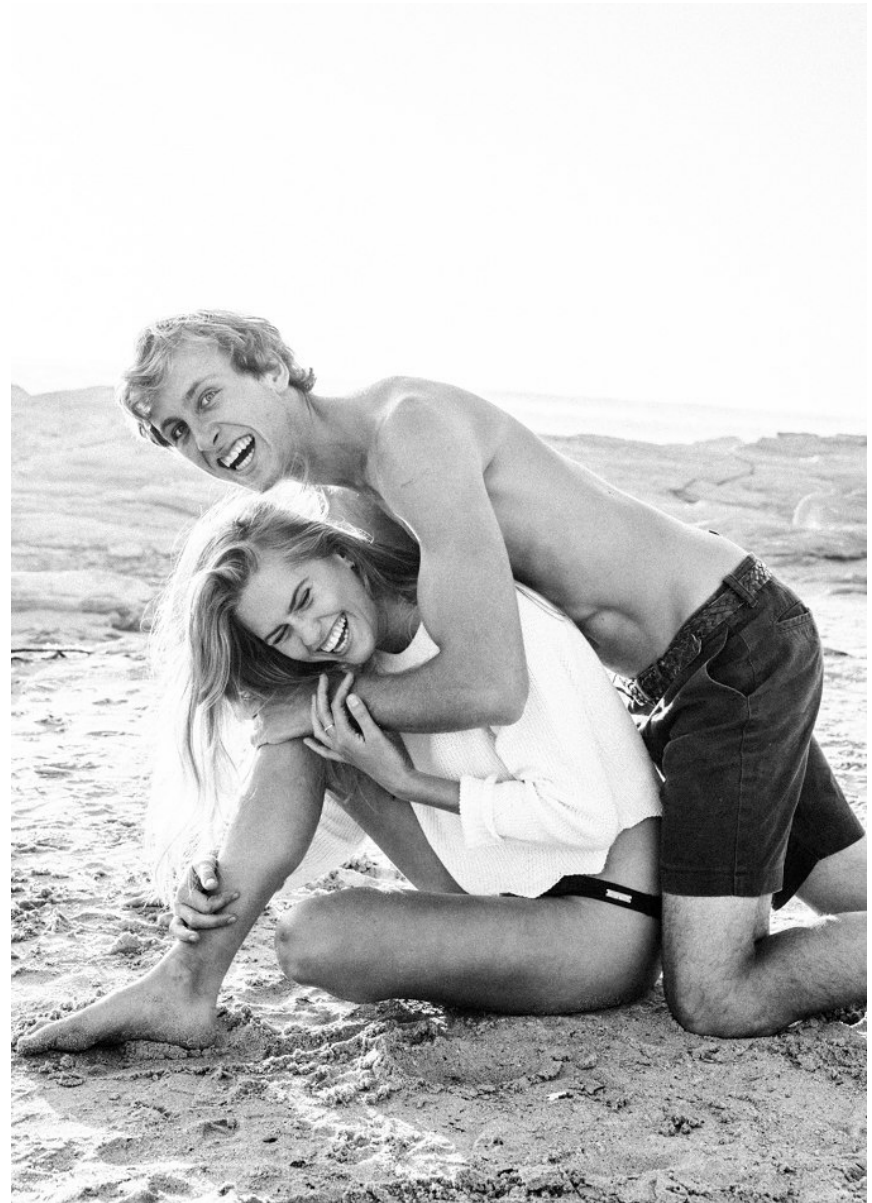

BOSS MODELS

CAPE TOWN

SINGITA WESTON

Height: 176cm Bust: 88cm Waist: 64cm Hips: 90cm Shoe: 7 UK Hair: Blonde Eyes: Blue/Green