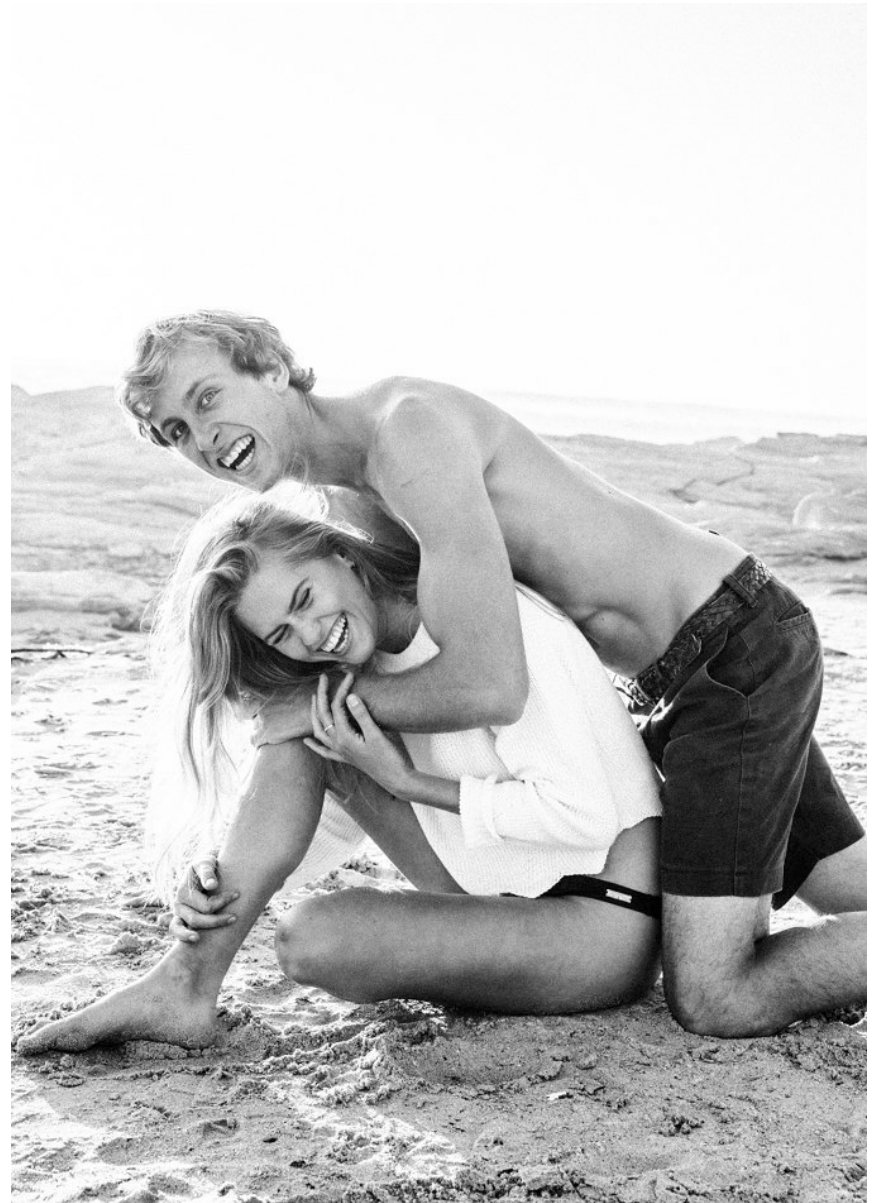

BOSS MODELS

CAPE TOWN

SINGITA WESTON

Height: 176cm Bust: 88cm Waist: 64cm Hips: 90cm Shoe: 7 UK Hair: Blonde Eyes: Blue/Green

BOSS MODELS

CAPE TOWN

SINGITA WESTON

Height: 176cm Bust: 88cm Waist: 64cm Hips: 90cm Shoe: 7 UK Hair: Blonde Eyes: Blue/Green

BOSS MODELS

CAPE TOWN

SINGITA WESTON

Height: 176cm Bust: 88cm Waist: 64cm Hips: 90cm Shoe: 7 UK Hair: Blonde Eyes: Blue/Green