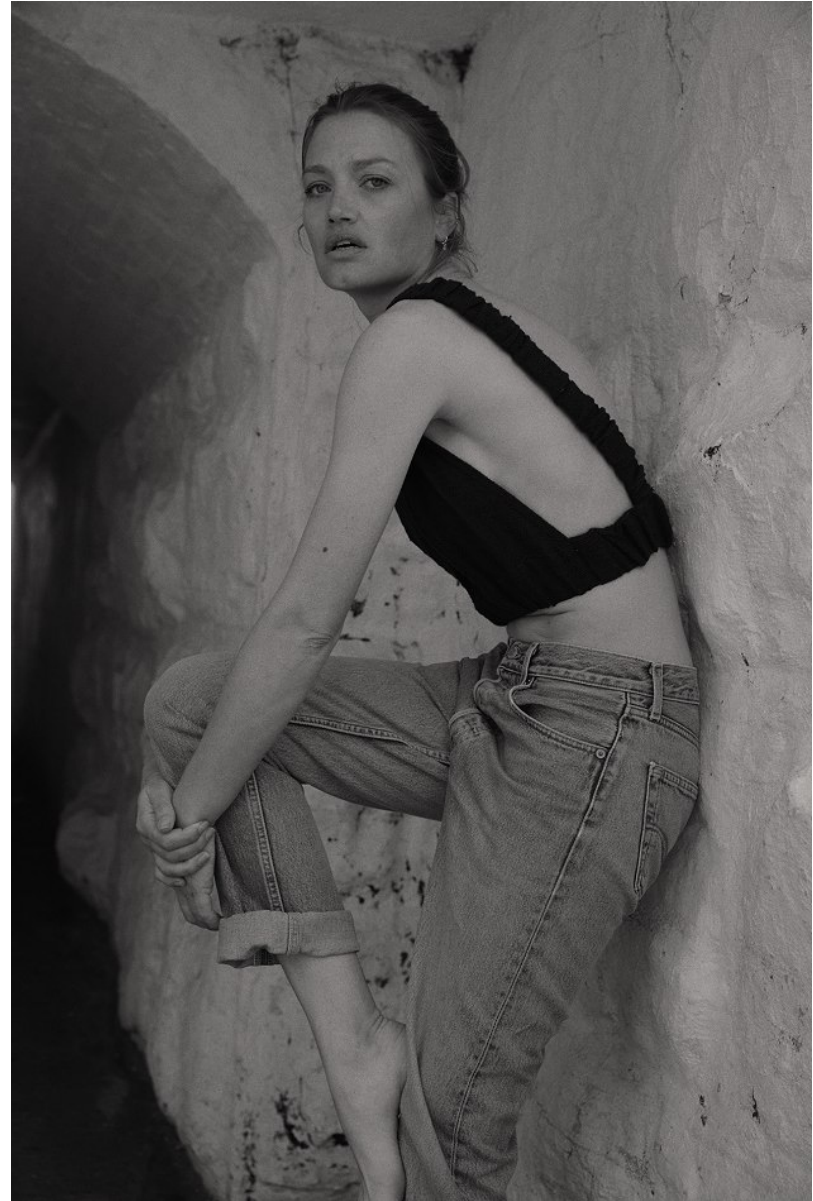

BOSS MODELS

CAPE TOWN

CANDICE JOLLIFFE

Height: 177cm Bust: 81cm Waist: 64cm Hips: 92cm Shoe: 6 UK Hair: Blonde Eyes: Blue/Green

BOSS MODELS

CAPE TOWN

CANDICE JOLLIFFE

Height: 177cm Bust: 81cm Waist: 64cm Hips: 92cm Shoe: 6 UK Hair: Blonde Eyes: Blue/Green