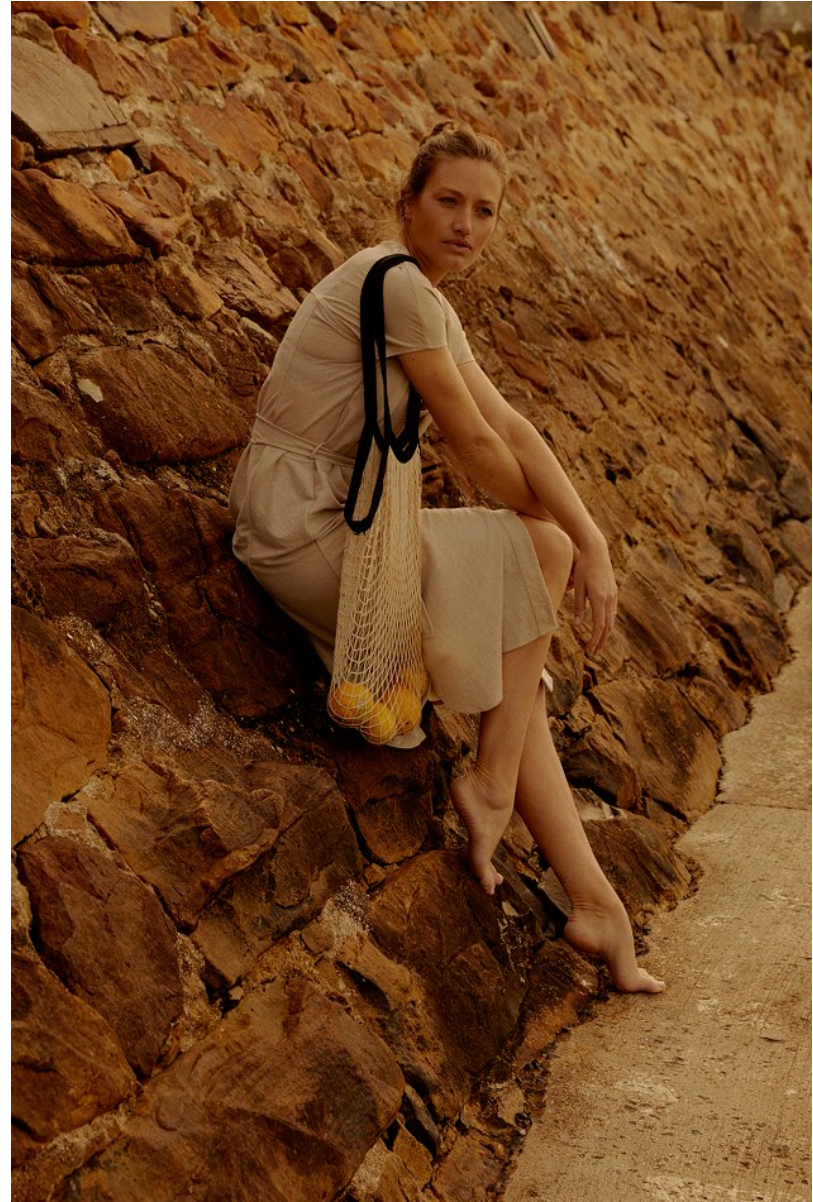

BOSS MODELS

CAPE TOWN

Height: 177cm Bust: 81cm Waist: 64cm Hips: 92cm Shoe: 6 UK Hair: Blonde Eyes: Blue/Green