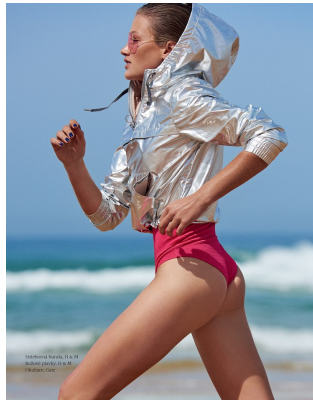

# BOSS MODELS

CAPE TOWN

## CANDICE JOLLIFFE

Height: 177cm Bust: 81cm Waist: 64cm Hips: 92cm Shoe: 6 UK Hair: Blonde Eyes: Blue/Green