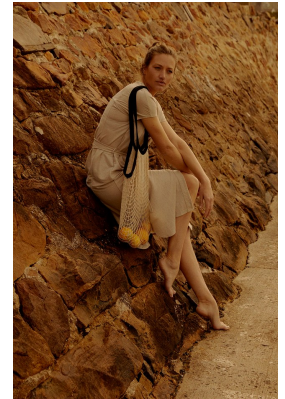

BOSS MODELS

CAPE TOWN

CANDICE JOLLIFFE

Height: 177cm Bust: 81cm Waist: 64cm Hips: 92cm Shoe: 6 UK Hair: Blonde Eyes: Blue/Green