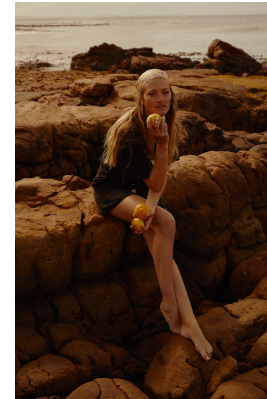

BOSS MODELS

CAPE TOWN

CANDICE JOLLIFFE

Height: 177cm Bust: 81cm Waist: 64cm Hips: 92cm Shoe: 6 UK Hair: Blonde Eyes: Blue/Green

BOSS MODELS

CAPE TOWN

CANDICE JOLLIFFE

Height: 177cm Bust: 81cm Waist: 64cm Hips: 92cm Shoe: 6 UK Hair: Blonde Eyes: Blue/Green

BOSS MODELS

CAPE TOWN

CANDICE JOLLIFFE

Height: 177cm Bust: 81cm Waist: 64cm Hips: 92cm Shoe: 6 UK Hair: Blonde Eyes: Blue/Green