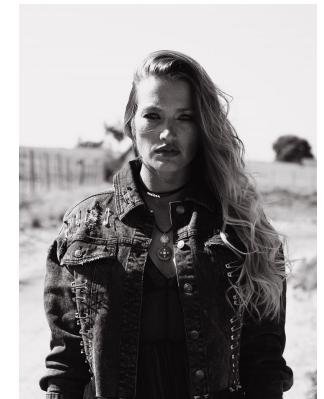

BOSS MODELS

CAPE TOWN

CANDICE JOLLIFFE

Height: 177cm Bust: 81cm Waist: 64cm Hips: 92cm Shoe: 6 UK Hair: Blonde Eyes: Blue/Green

BOSS MODELS

CAPE TOWN

CANDICE JOLLIFFE

Height: 177cm Bust: 81cm Waist: 64cm Hips: 92cm Shoe: 6 UK Hair: Blonde Eyes: Blue/Green

BOSS MODELS

CAPE TOWN

CANDICE JOLLIFFE

Height: 177cm Bust: 81cm Waist: 64cm Hips: 92cm Shoe: 6 UK Hair: Blonde Eyes: Blue/Green