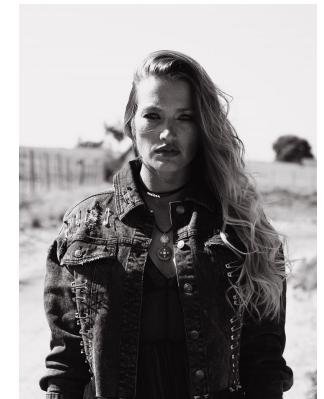

# BOSS MODELS

CAPE TOWN

## CANDICE JOLLIFFE

Height: 177cm Bust: 81cm Waist: 64cm Hips: 92cm Shoe: 6 UK Hair: Blonde Eyes: Blue/Green