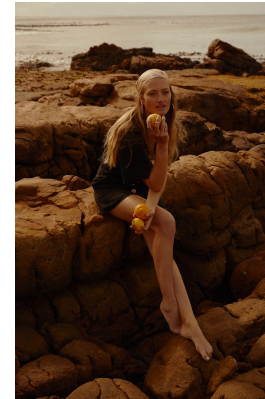

BOSS MODELS

CAPE TOWN

CANDICE JOLLIFFE

Height: 177cm Bust: 81cm Waist: 64cm Hips: 92cm Shoe: 6 UK Hair: Blonde Eyes: Blue/Green