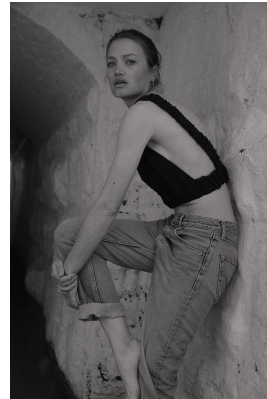

BOSS MODELS

CAPE TOWN

CANDICE JOLLIFFE

Height: 177cm Bust: 81cm Waist: 64cm Hips: 92cm Shoe: 6 UK Hair: Blonde Eyes: Blue/Green

BOSS MODELS

CAPE TOWN

CANDICE JOLLIFFE

Height: 177cm Bust: 81cm Waist: 64cm Hips: 92cm Shoe: 6 UK Hair: Blonde Eyes: Blue/Green

BOSS MODELS

CAPE TOWN

CANDICE JOLLIFFE

Height: 177cm Bust: 81cm Waist: 64cm Hips: 92cm Shoe: 6 UK Hair: Blonde Eyes: Blue/Green