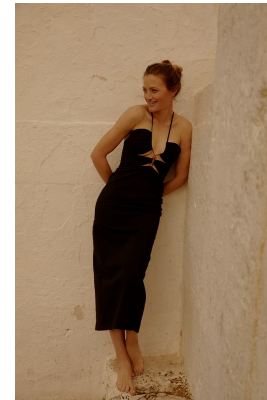

# BOSS MODELS

CAPE TOWN

## CANDICE JOLLIFFE

Height: 177cm Bust: 81cm Waist: 64cm Hips: 92cm Shoe: 6 UK Hair: Blonde Eyes: Blue/Green