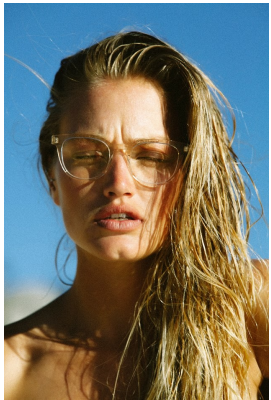

# BOSS MODELS

CAPE TOWN

## CANDICE JOLLIFFE

Height: 177cm Bust: 81cm Waist: 64cm Hips: 92cm Shoe: 6 UK Hair: Blonde Eyes: Blue/Green