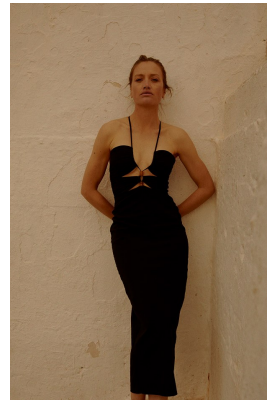

BOSS MODELS

CAPE TOWN

CANDICE JOLLIFFE

Height: 177cm Bust: 81cm Waist: 64cm Hips: 92cm Shoe: 6 UK Hair: Blonde Eyes: Blue/Green

BOSS MODELS

CAPE TOWN

CANDICE JOLLIFFE

Height: 177cm Bust: 81cm Waist: 64cm Hips: 92cm Shoe: 6 UK Hair: Blonde Eyes: Blue/Green

BOSS MODELS

CAPE TOWN

CANDICE JOLLIFFE

Height: 177cm Bust: 81cm Waist: 64cm Hips: 92cm Shoe: 6 UK Hair: Blonde Eyes: Blue/Green