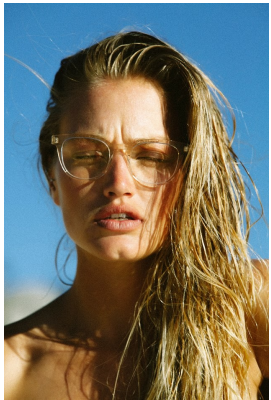

BOSS MODELS

CAPE TOWN

CANDICE JOLLIFFE

Height: 177cm Bust: 81cm Waist: 64cm Hips: 92cm Shoe: 6 UK Hair: Blonde Eyes: Blue/Green

BOSS MODELS

CAPE TOWN

CANDICE JOLLIFFE

Height: 177cm Bust: 81cm Waist: 64cm Hips: 92cm Shoe: 6 UK Hair: Blonde Eyes: Blue/Green

BOSS MODELS

CAPE TOWN

CANDICE JOLLIFFE

Height: 177cm Bust: 81cm Waist: 64cm Hips: 92cm Shoe: 6 UK Hair: Blonde Eyes: Blue/Green