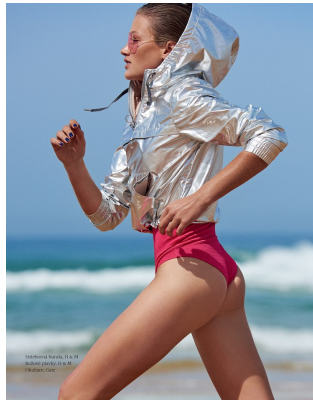

BOSS MODELS

CAPE TOWN

CANDICE JOLLIFFE

Height: 177cm Bust: 81cm Waist: 64cm Hips: 92cm Shoe: 6 UK Hair: Blonde Eyes: Blue/Green

BOSS MODELS

CAPE TOWN

CANDICE JOLLIFFE

Height: 177cm Bust: 81cm Waist: 64cm Hips: 92cm Shoe: 6 UK Hair: Blonde Eyes: Blue/Green

BOSS MODELS

CAPE TOWN

CANDICE JOLLIFFE

Height: 177cm Bust: 81cm Waist: 64cm Hips: 92cm Shoe: 6 UK Hair: Blonde Eyes: Blue/Green