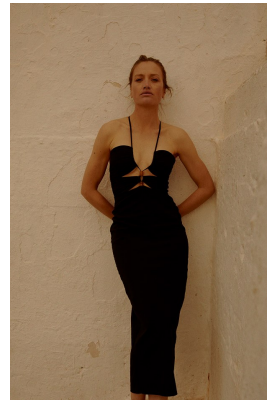

# BOSS MODELS

CAPE TOWN

## CANDICE JOLLIFFE

Height: 177cm Bust: 81cm Waist: 64cm Hips: 92cm Shoe: 6 UK Hair: Blonde Eyes: Blue/Green