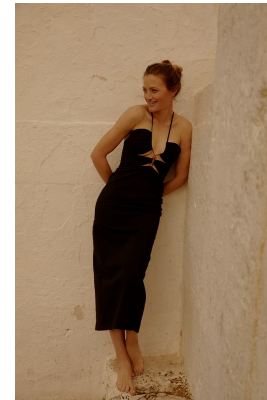

BOSS MODELS

CAPE TOWN

CANDICE JOLLIFFE

Height: 177cm Bust: 81cm Waist: 64cm Hips: 92cm Shoe: 6 UK Hair: Blonde Eyes: Blue/Green

BOSS MODELS

CAPE TOWN

CANDICE JOLLIFFE

Height: 177cm Bust: 81cm Waist: 64cm Hips: 92cm Shoe: 6 UK Hair: Blonde Eyes: Blue/Green

BOSS MODELS

CAPE TOWN

CANDICE JOLLIFFE

Height: 177cm Bust: 81cm Waist: 64cm Hips: 92cm Shoe: 6 UK Hair: Blonde Eyes: Blue/Green