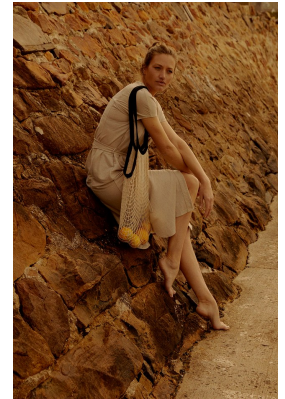

BOSS MODELS

CAPE TOWN

CANDICE JOLLIFFE

Height: 177cm Bust: 81cm Waist: 64cm Hips: 92cm Shoe: 6 UK Hair: Blonde Eyes: Blue/Green

BOSS MODELS

CAPE TOWN

CANDICE JOLLIFFE

Height: 177cm Bust: 81cm Waist: 64cm Hips: 92cm Shoe: 6 UK Hair: Blonde Eyes: Blue/Green

BOSS MODELS

CAPE TOWN

CANDICE JOLLIFFE

Height: 177cm Bust: 81cm Waist: 64cm Hips: 92cm Shoe: 6 UK Hair: Blonde Eyes: Blue/Green