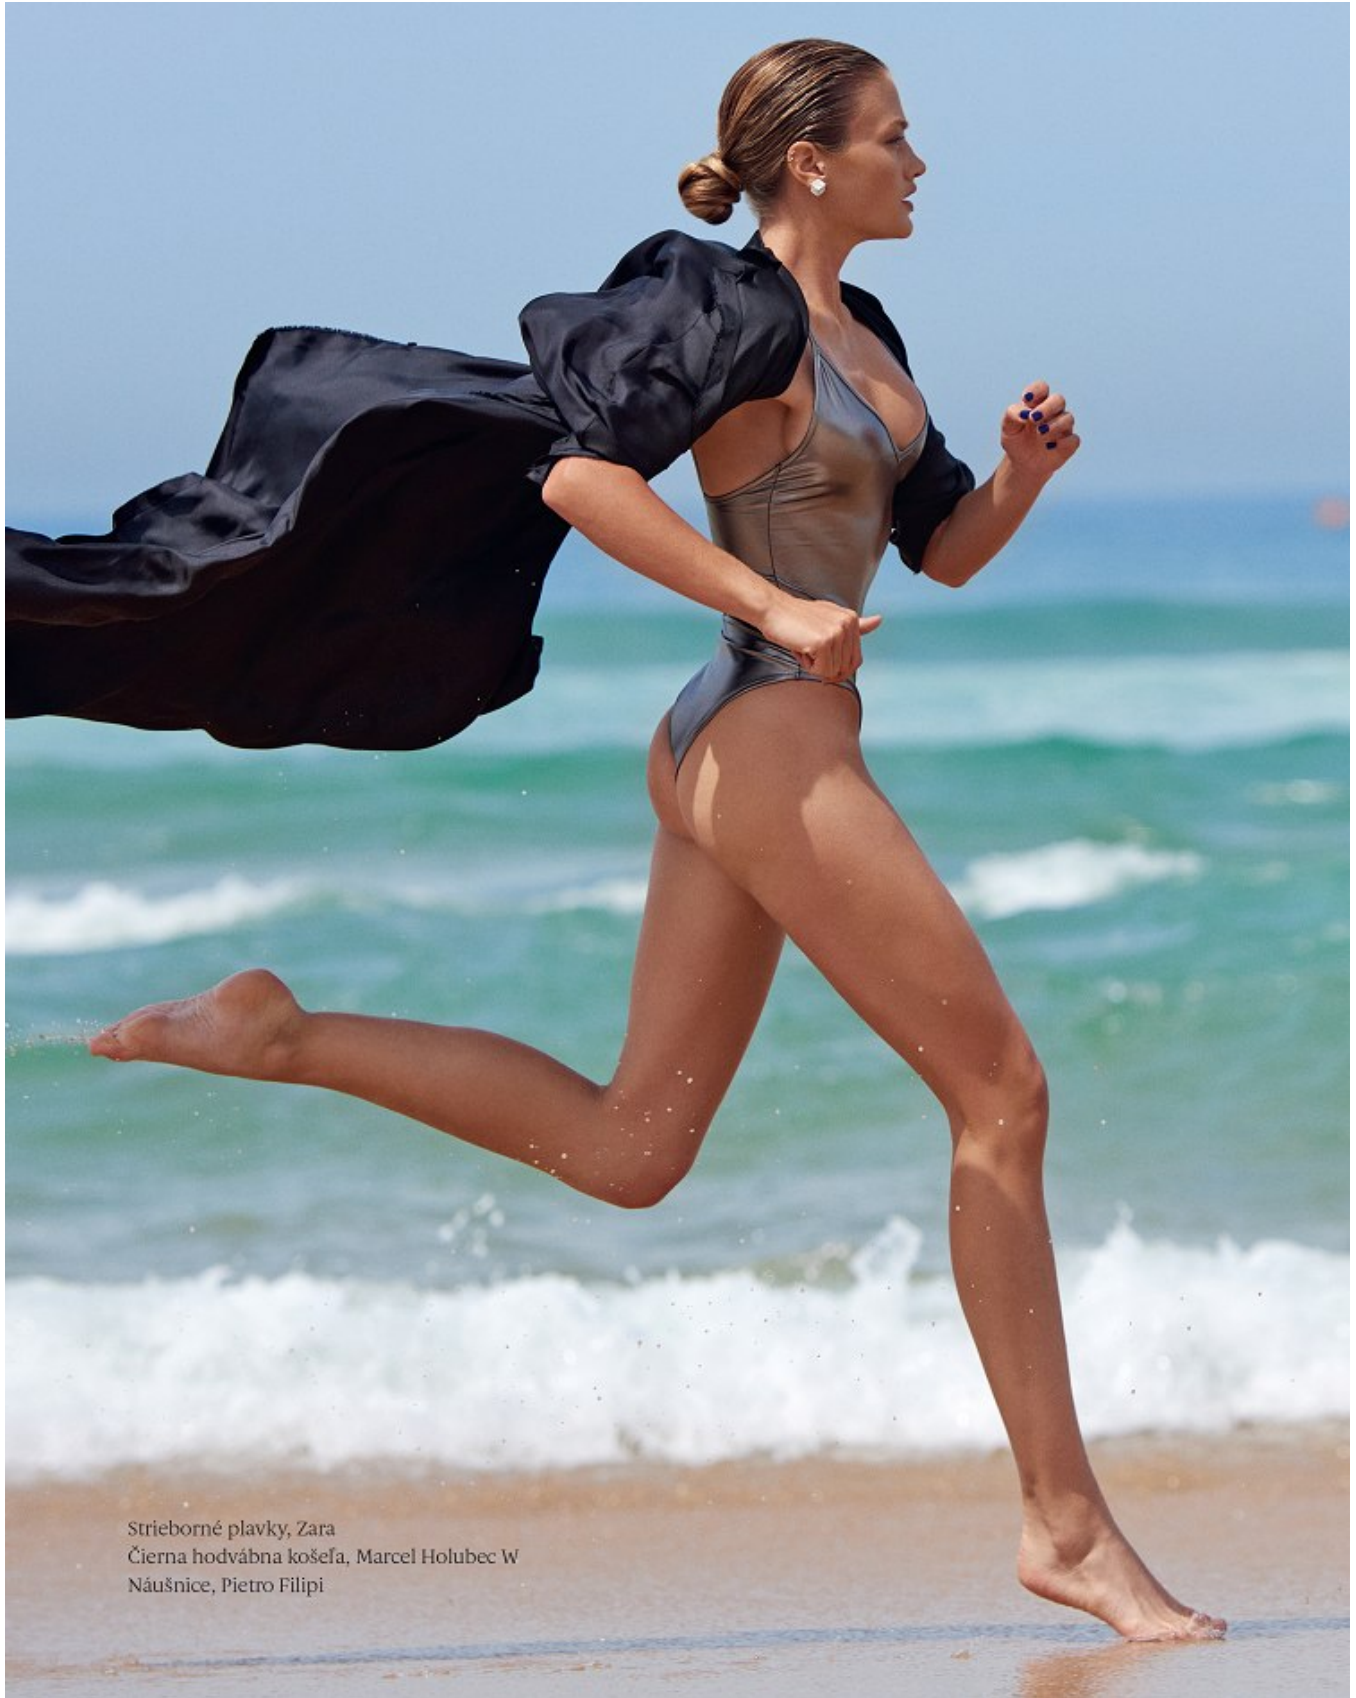

CANDICE JOLLIFFE

BOSS MODELS

CAPE TOWN

Strieborné plavky, Zara
Čierna hodvábna košeka, Marcel Holubec W
Náušnice, Pietro Filipi

CANDICE JOLLIFFE

Height: 177cm Bust: 81cm Waist: 64cm Hips: 92cm Shoe: 6 UK Hair: Blonde Eyes: Blue/Green