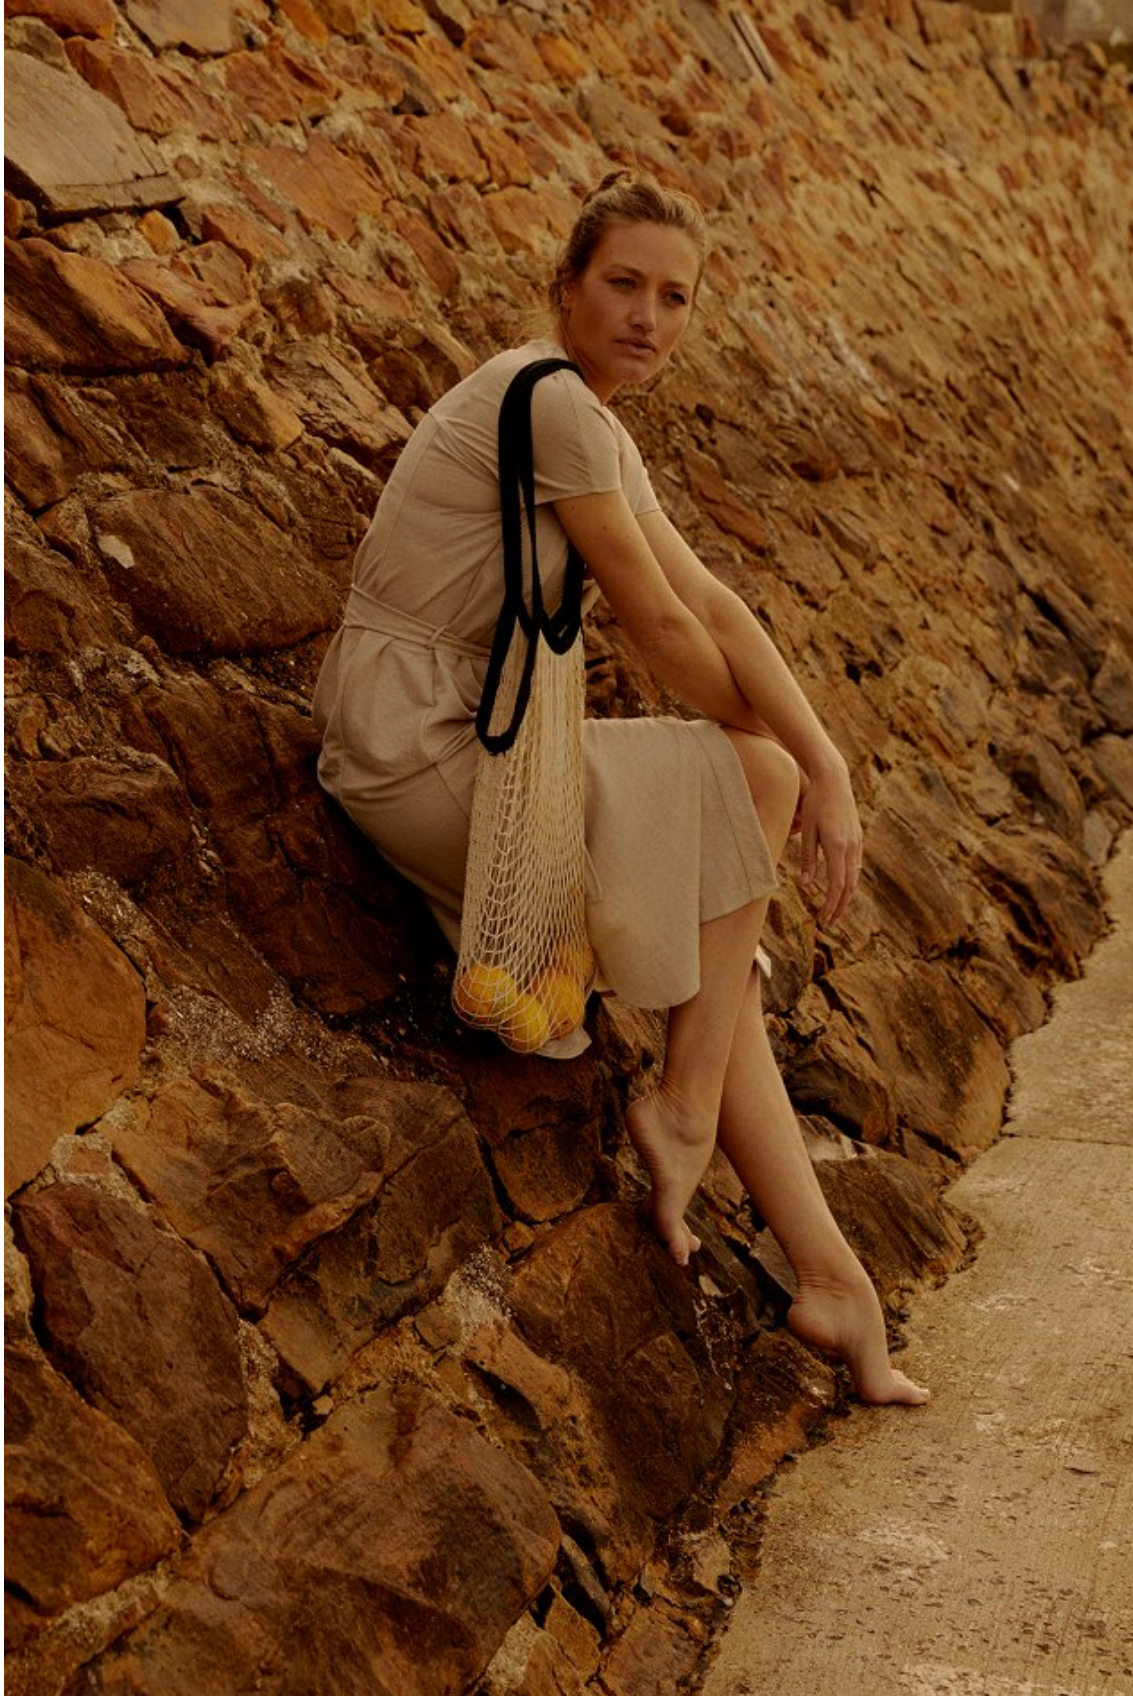

CANDICE JOLLIFFE

BOSS MODELS

CAPE TOWN

Height: 177cm Bust: 81cm Waist: 64cm Hips: 92cm Shoe: 6 UK Hair: Blonde Eyes: Blue/Green