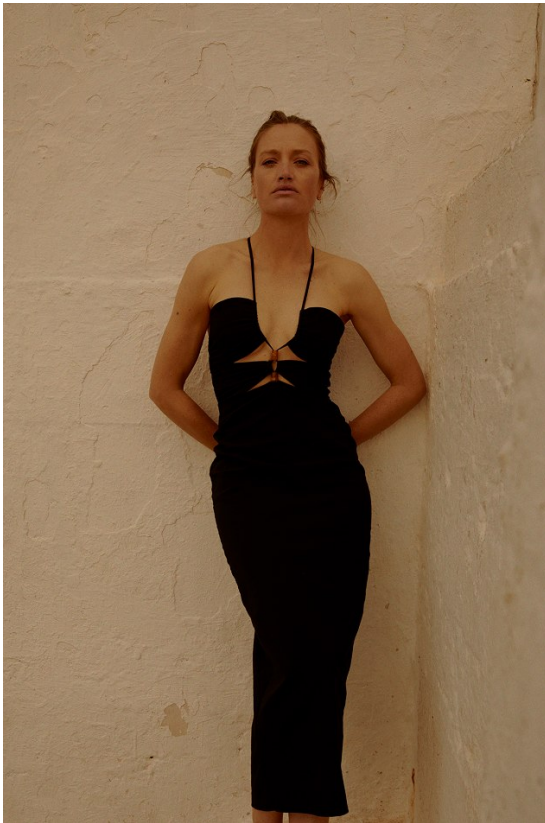

BOSS MODELS

CAPE TOWN

CANDICE JOLLIFFE

Height: 177cm Bust: 81cm Waist: 64cm Hips: 92cm Shoe: 6 UK Hair: Blonde Eyes: Blue/Green

BOSS MODELS

CAPE TOWN

CANDICE JOLLIFFE

Height: 177cm Bust: 81cm Waist: 64cm Hips: 92cm Shoe: 6 UK Hair: Blonde Eyes: Blue/Green