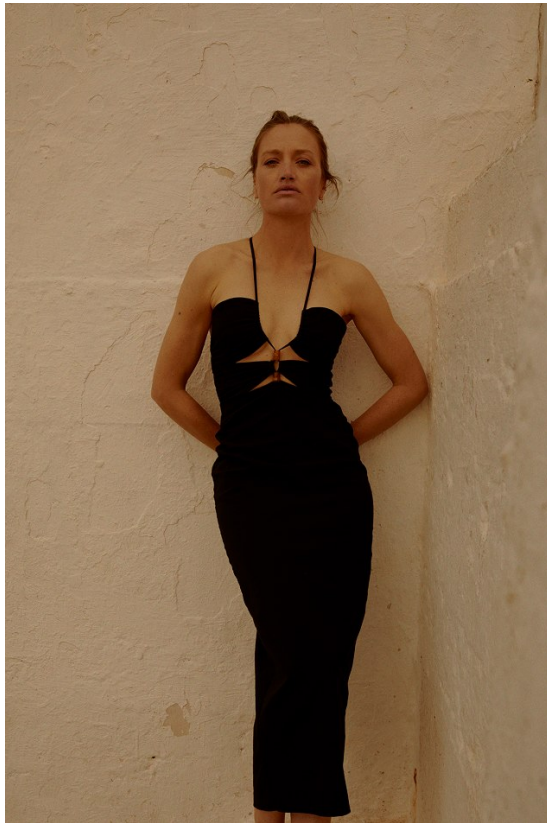

BOSS MODELS

CAPE TOWN

CANDICE JOLLIFFE

Height: 177cm Bust: 81cm Waist: 64cm Hips: 92cm Shoe: 6 UK Hair: Blonde Eyes: Blue/Green