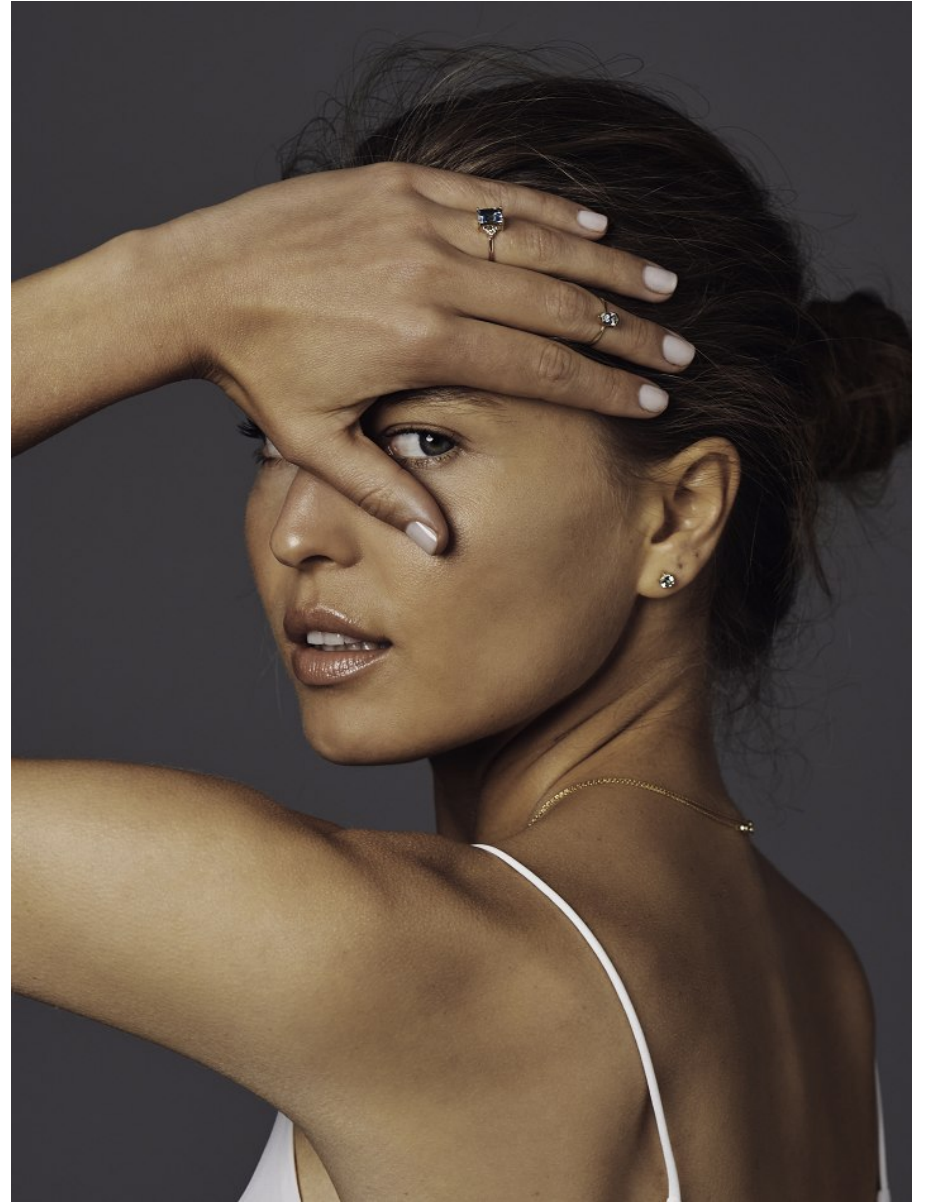

BOSS MODELS

CAPE TOWN

GABRIELLE POLLOCK

Height: 174cm Bust: 88cm Waist: 69cm Hips: 96cm Shoe: 7 UK Hair: Brown Eyes: Blue/Grey