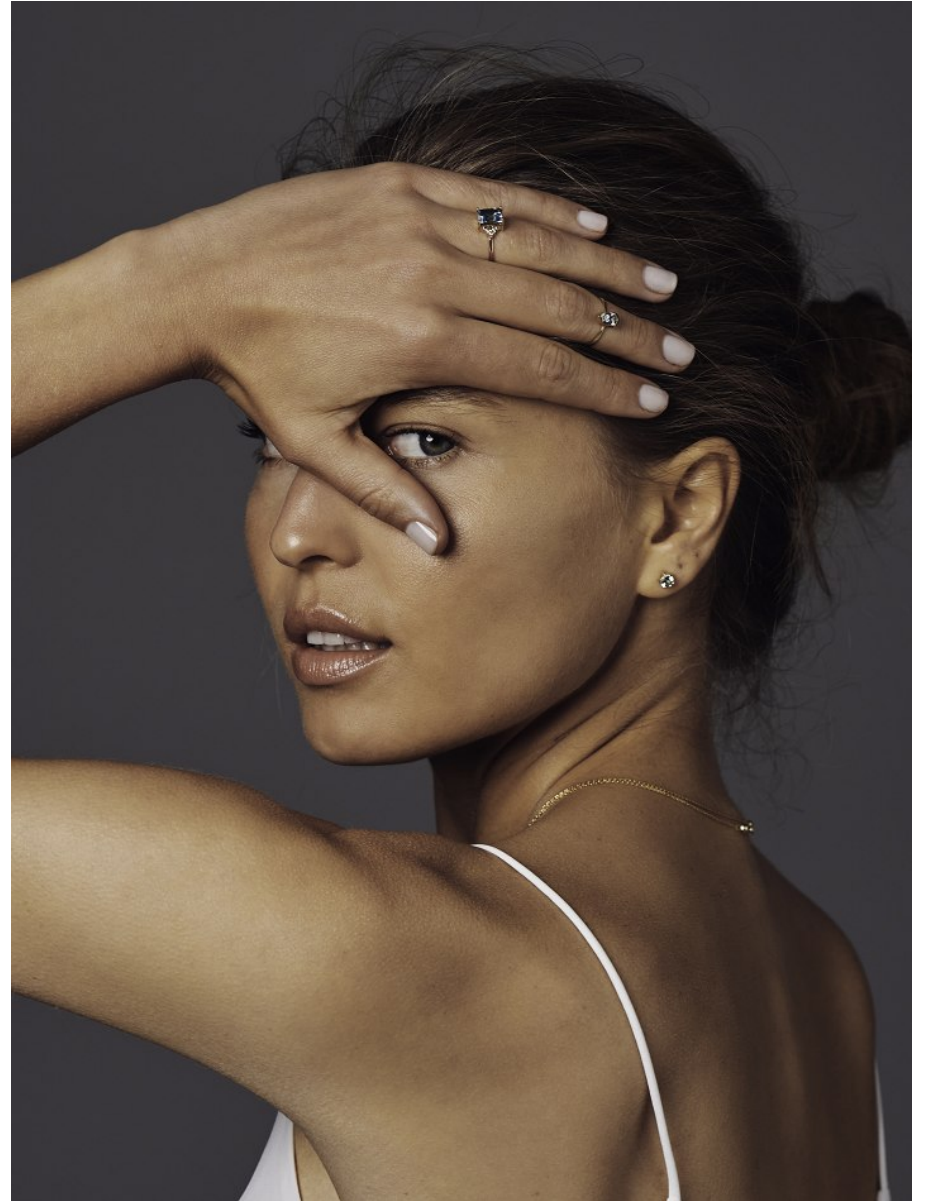

BOSS MODELS

CAPE TOWN

GABRIELLE POLLOCK

Height: 174cm Bust: 88cm Waist: 69cm Hips: 96cm Shoe: 7 UK Hair: Brown Eyes: Blue/Grey

BOSS MODELS

CAPE TOWN

GABRIELLE POLLOCK

Height: 174cm Bust: 88cm Waist: 69cm Hips: 96cm Shoe: 7 UK Hair: Brown Eyes: Blue/Grey