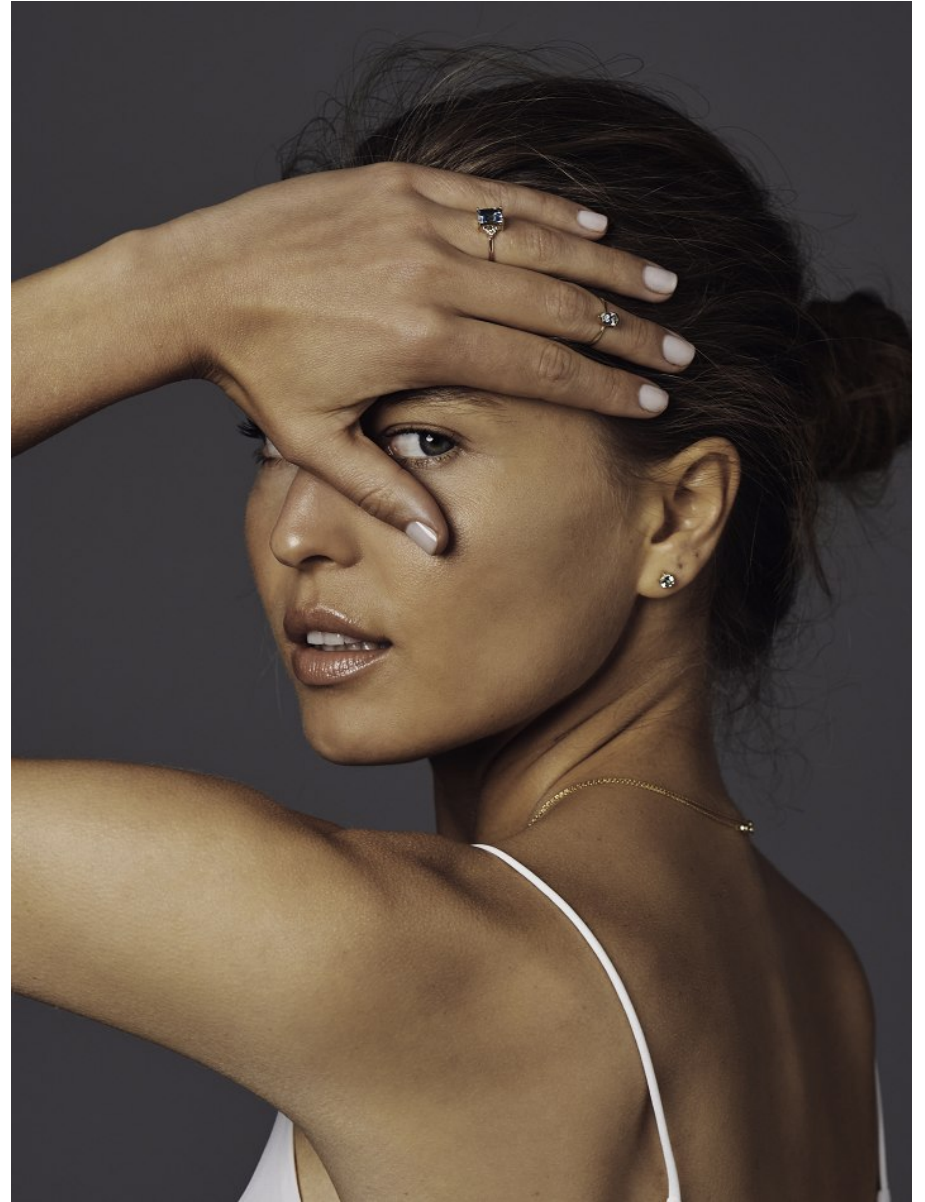

BOSS MODELS

CAPE TOWN

GABRIELLE POLLOCK

Height: 174cm Bust: 88cm Waist: 69cm Hips: 96cm Shoe: 7 UK Hair: Brown Eyes: Blue/Grey

BOSS MODELS

CAPE TOWN

GABRIELLE POLLOCK

Height: 174cm Bust: 88cm Waist: 69cm Hips: 96cm Shoe: 7 UK Hair: Brown Eyes: Blue/Grey