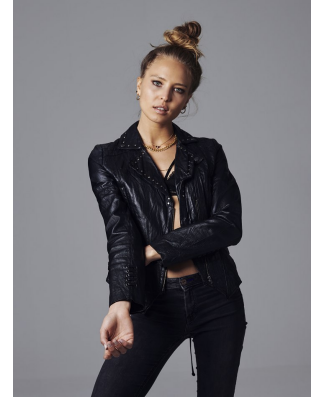

BOSS MODELS

CAPE TOWN

GABRIELLE POLLOCK

Height: 174cm Bust: 88cm Waist: 69cm Hips: 96cm Shoe: 7 UK Hair: Brown Eyes: Blue/Grey

BOSS MODELS

CAPE TOWN

GABRIELLE POLLOCK

Height: 174cm Bust: 88cm Waist: 69cm Hips: 96cm Shoe: 7 UK Hair: Brown Eyes: Blue/Grey

BOSS MODELS

CAPE TOWN

GABRIELLE POLLOCK

Height: 174cm Bust: 88cm Waist: 69cm Hips: 96cm Shoe: 7 UK Hair: Brown Eyes: Blue/Grey