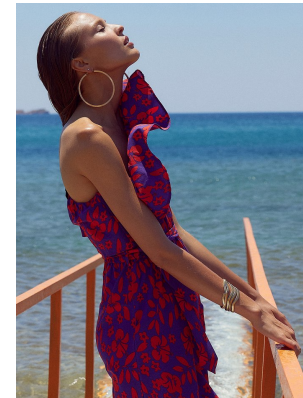

BOSS MODELS

CAPE TOWN

GABRIELLE POLLOCK

Height: 174cm Bust: 88cm Waist: 69cm Hips: 96cm Shoe: 7 UK Hair: Brown Eyes: Blue/Grey

BOSS MODELS

CAPE TOWN

GABRIELLE POLLOCK

Height: 174cm Bust: 88cm Waist: 69cm Hips: 96cm Shoe: 7 UK Hair: Brown Eyes: Blue/Grey

BOSS MODELS

CAPE TOWN

GABRIELLE POLLOCK

Height: 174cm Bust: 88cm Waist: 69cm Hips: 96cm Shoe: 7 UK Hair: Brown Eyes: Blue/Grey