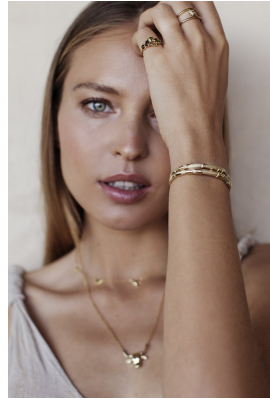

BOSS MODELS

CAPE TOWN

GABRIELLE POLLOCK

Height: 174cm Bust: 88cm Waist: 69cm Hips: 96cm Shoe: 7 UK Hair: Brown Eyes: Blue/Grey

BOSS MODELS

CAPE TOWN

GABRIELLE POLLOCK

Height: 174cm Bust: 88cm Waist: 69cm Hips: 96cm Shoe: 7 UK Hair: Brown Eyes: Blue/Grey

BOSS MODELS

CAPE TOWN

GABRIELLE POLLOCK

Height: 174cm Bust: 88cm Waist: 69cm Hips: 96cm Shoe: 7 UK Hair: Brown Eyes: Blue/Grey