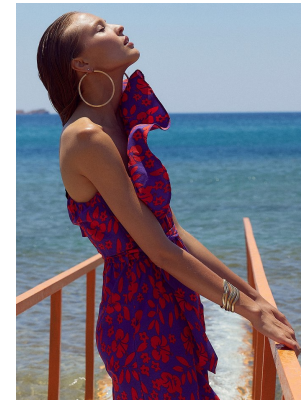

BOSS MODELS

CAPE TOWN

GABRIELLE POLLOCK

Height: 174cm Bust: 88cm Waist: 69cm Hips: 96cm Shoe: 7 UK Hair: Brown Eyes: Blue/Grey

BOSS MODELS

CAPE TOWN

GABRIELLE POLLOCK

Height: 174cm Bust: 88cm Waist: 69cm Hips: 96cm Shoe: 7 UK Hair: Brown Eyes: Blue/Grey

BOSS MODELS

CAPE TOWN

GABRIELLE POLLOCK

Height: 174cm Bust: 88cm Waist: 69cm Hips: 96cm Shoe: 7 UK Hair: Brown Eyes: Blue/Grey