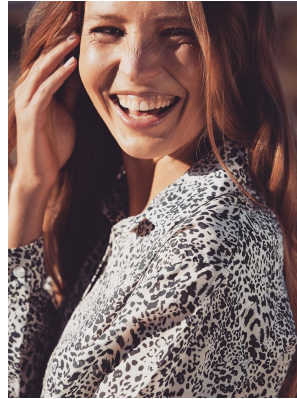

BOSS MODELS

CAPE TOWN

GABRIELLE POLLOCK

Height: 174cm Bust: 88cm Waist: 69cm Hips: 96cm Shoe: 7 UK Hair: Brown Eyes: Blue/Grey

BOSS MODELS

CAPE TOWN

GABRIELLE POLLOCK

Height: 174cm Bust: 88cm Waist: 69cm Hips: 96cm Shoe: 7 UK Hair: Brown Eyes: Blue/Grey

BOSS MODELS

CAPE TOWN

GABRIELLE POLLOCK

Height: 174cm Bust: 88cm Waist: 69cm Hips: 96cm Shoe: 7 UK Hair: Brown Eyes: Blue/Grey