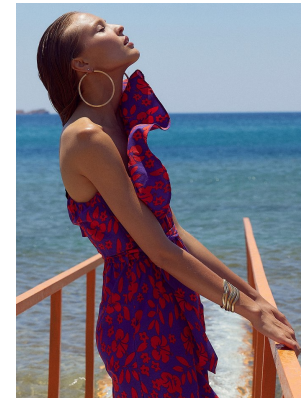

BOSS MODELS

CAPE TOWN

GABRIELLE POLLOCK

Height: 174cm Bust: 88cm Waist: 69cm Hips: 96cm Shoe: 7 UK Hair: Brown Eyes: Blue/Grey

BOSS MODELS

CAPE TOWN

GABRIELLE POLLOCK

Height: 174cm Bust: 88cm Waist: 69cm Hips: 96cm Shoe: 7 UK Hair: Brown Eyes: Blue/Grey

BOSS MODELS

CAPE TOWN

GABRIELLE POLLOCK

Height: 174cm Bust: 88cm Waist: 69cm Hips: 96cm Shoe: 7 UK Hair: Brown Eyes: Blue/Grey