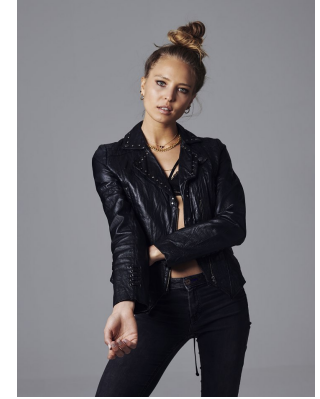

BOSS MODELS

CAPE TOWN

GABRIELLE POLLOCK

Height: 174cm Bust: 88cm Waist: 69cm Hips: 96cm Shoe: 7 UK Hair: Brown Eyes: Blue/Grey

BOSS MODELS

CAPE TOWN

GABRIELLE POLLOCK

Height: 174cm Bust: 88cm Waist: 69cm Hips: 96cm Shoe: 7 UK Hair: Brown Eyes: Blue/Grey

BOSS MODELS

CAPE TOWN

GABRIELLE POLLOCK

Height: 174cm Bust: 88cm Waist: 69cm Hips: 96cm Shoe: 7 UK Hair: Brown Eyes: Blue/Grey