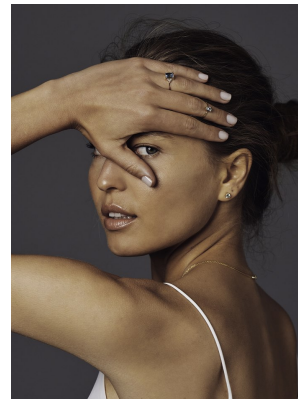

BOSS MODELS

CAPE TOWN

GABRIELLE POLLOCK

Height: 174cm Bust: 88cm Waist: 69cm Hips: 96cm Shoe: 7 UK Hair: Brown Eyes: Blue/Grey

BOSS MODELS

CAPE TOWN

GABRIELLE POLLOCK

Height: 174cm Bust: 88cm Waist: 69cm Hips: 96cm Shoe: 7 UK Hair: Brown Eyes: Blue/Grey

BOSS MODELS

CAPE TOWN

GABRIELLE POLLOCK

Height: 174cm Bust: 88cm Waist: 69cm Hips: 96cm Shoe: 7 UK Hair: Brown Eyes: Blue/Grey