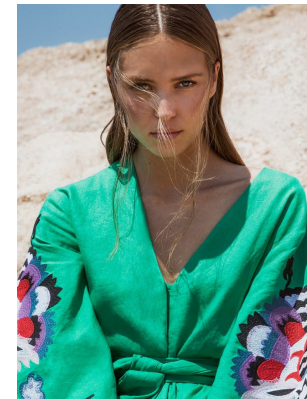

BOSS MODELS

CAPE TOWN

GABRIELLE POLLOCK

Height: 174cm Bust: 88cm Waist: 69cm Hips: 96cm Shoe: 7 UK Hair: Brown Eyes: Blue/Grey

BOSS MODELS

CAPE TOWN

GABRIELLE POLLOCK

Height: 174cm Bust: 88cm Waist: 69cm Hips: 96cm Shoe: 7 UK Hair: Brown Eyes: Blue/Grey

BOSS MODELS

CAPE TOWN

GABRIELLE POLLOCK

Height: 174cm Bust: 88cm Waist: 69cm Hips: 96cm Shoe: 7 UK Hair: Brown Eyes: Blue/Grey