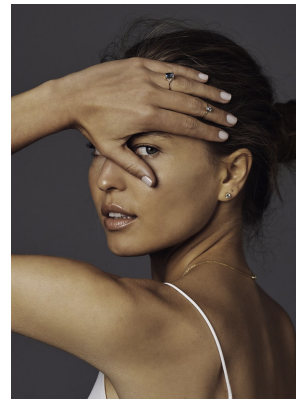

BOSS MODELS

CAPE TOWN

GABRIELLE POLLOCK

Height: 174cm Bust: 88cm Waist: 69cm Hips: 96cm Shoe: 7 UK Hair: Brown Eyes: Blue/Grey

BOSS MODELS

CAPE TOWN

GABRIELLE POLLOCK

Height: 174cm Bust: 88cm Waist: 69cm Hips: 96cm Shoe: 7 UK Hair: Brown Eyes: Blue/Grey

BOSS MODELS

CAPE TOWN

GABRIELLE POLLOCK

Height: 174cm Bust: 88cm Waist: 69cm Hips: 96cm Shoe: 7 UK Hair: Brown Eyes: Blue/Grey