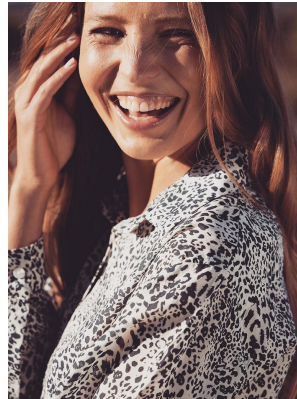

BOSS MODELS

CAPE TOWN

GABRIELLE POLLOCK

Height: 174cm Bust: 88cm Waist: 69cm Hips: 96cm Shoe: 7 UK Hair: Brown Eyes: Blue/Grey

BOSS MODELS

CAPE TOWN

GABRIELLE POLLOCK

Height: 174cm Bust: 88cm Waist: 69cm Hips: 96cm Shoe: 7 UK Hair: Brown Eyes: Blue/Grey

BOSS MODELS

CAPE TOWN

GABRIELLE POLLOCK

Height: 174cm Bust: 88cm Waist: 69cm Hips: 96cm Shoe: 7 UK Hair: Brown Eyes: Blue/Grey