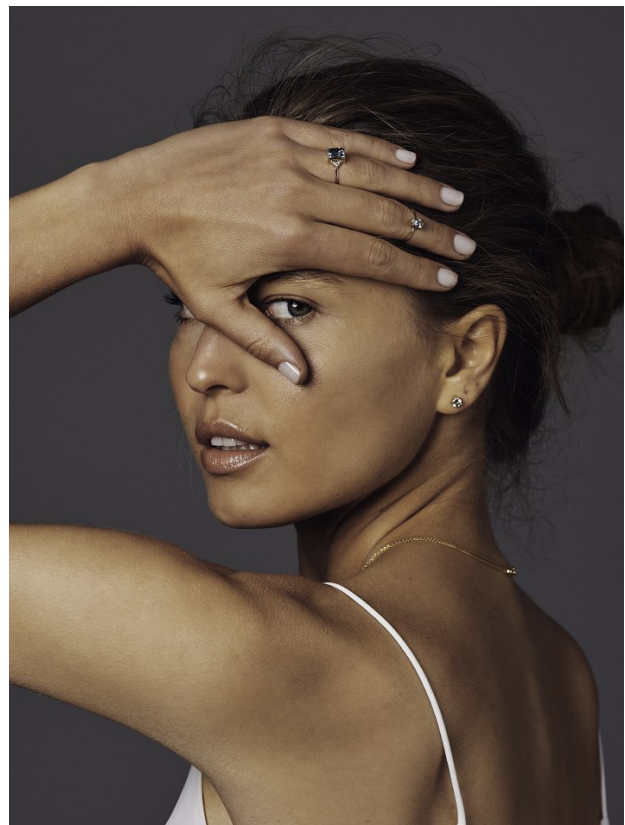

BOSS MODELS

CAPE TOWN

GABRIELLE POLLOCK

Height: 174cm Bust: 88cm Waist: 69cm Hips: 96cm Shoe: 7 UK Hair: Brown Eyes: Blue/Grey

BOSS MODELS

CAPE TOWN

GABRIELLE POLLOCK

Height: 174cm Bust: 88cm Waist: 69cm Hips: 96cm Shoe: 7 UK Hair: Brown Eyes: Blue/Grey