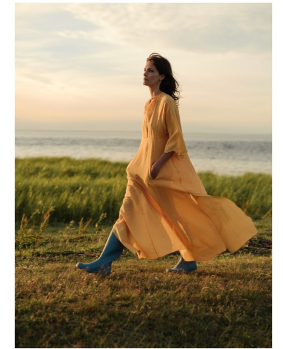

BOSS MODELS

CAPE TOWN

DENNI PARKINSON

Height: 177cm Bust: 90cm Waist: 70cm Hips: 94cm Shoe: 6.5 UK Hair: Light Brown Eyes: Green

BOSS MODELS

CAPE TOWN

DENNI PARKINSON

Height: 177cm Bust: 90cm Waist: 70cm Hips: 94cm Shoe: 6.5 UK Hair: Light Brown Eyes: Green

BOSS MODELS

CAPE TOWN

DENNI PARKINSON

Height: 177cm Bust: 90cm Waist: 70cm Hips: 94cm Shoe: 6.5 UK Hair: Light Brown Eyes: Green