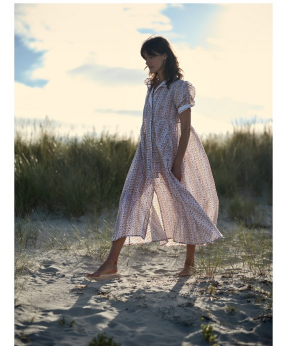

BOSS MODELS

CAPE TOWN

DENNI PARKINSON

Height: 177cm Bust: 90cm Waist: 70cm Hips: 94cm Shoe: 6.5 UK Hair: Light Brown Eyes: Green

BOSS MODELS

CAPE TOWN

DENNI PARKINSON

Height: 177cm Bust: 90cm Waist: 70cm Hips: 94cm Shoe: 6.5 UK Hair: Light Brown Eyes: Green

BOSS MODELS

CAPE TOWN

DENNI PARKINSON

Height: 177cm Bust: 90cm Waist: 70cm Hips: 94cm Shoe: 6.5 UK Hair: Light Brown Eyes: Green