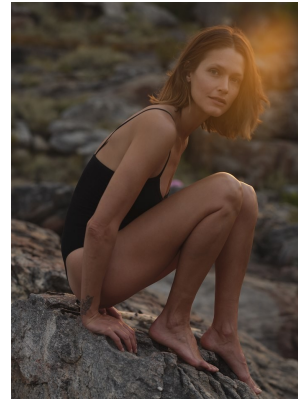

BOSS MODELS

CAPE TOWN

DENNI PARKINSON

Height: 177cm Bust: 90cm Waist: 70cm Hips: 94cm Shoe: 6.5 UK Hair: Light Brown Eyes: Green

BOSS MODELS

CAPE TOWN

DENNI PARKINSON

Height: 177cm Bust: 90cm Waist: 70cm Hips: 94cm Shoe: 6.5 UK Hair: Light Brown Eyes: Green

BOSS MODELS

CAPE TOWN

DENNI PARKINSON

Height: 177cm Bust: 90cm Waist: 70cm Hips: 94cm Shoe: 6.5 UK Hair: Light Brown Eyes: Green