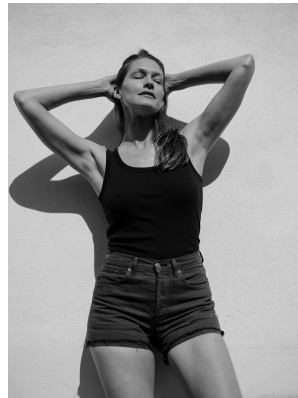

BOSS MODELS

CAPE TOWN

DENNI PARKINSON

Height: 177cm Bust: 90cm Waist: 70cm Hips: 94cm Shoe: 6.5 UK Hair: Light Brown Eyes: Green

BOSS MODELS

CAPE TOWN

DENNI PARKINSON

Height: 177cm Bust: 90cm Waist: 70cm Hips: 94cm Shoe: 6.5 UK Hair: Light Brown Eyes: Green

BOSS MODELS

CAPE TOWN

DENNI PARKINSON

Height: 177cm Bust: 90cm Waist: 70cm Hips: 94cm Shoe: 6.5 UK Hair: Light Brown Eyes: Green