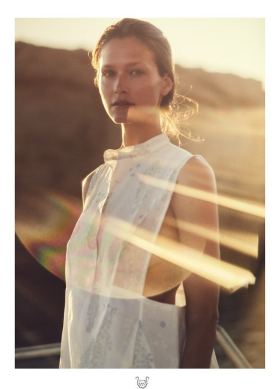

BOSS MODELS

CAPE TOWN

DENNI PARKINSON

Height: 177cm Bust: 90cm Waist: 70cm Hips: 94cm Shoe: 6.5 UK Hair: Light Brown Eyes: Green

BOSS MODELS

CAPE TOWN

DENNI PARKINSON

Height: 177cm Bust: 90cm Waist: 70cm Hips: 94cm Shoe: 6.5 UK Hair: Light Brown Eyes: Green

BOSS MODELS

CAPE TOWN

DENNI PARKINSON

Height: 177cm Bust: 90cm Waist: 70cm Hips: 94cm Shoe: 6.5 UK Hair: Light Brown Eyes: Green