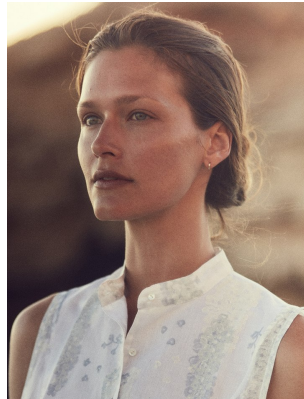

BOSS MODELS

CAPE TOWN

DENNI PARKINSON

Height: 177cm Bust: 90cm Waist: 70cm Hips: 94cm Shoe: 6.5 UK Hair: Light Brown Eyes: Green

BOSS MODELS

CAPE TOWN

DENNI PARKINSON

Height: 177cm Bust: 90cm Waist: 70cm Hips: 94cm Shoe: 6.5 UK Hair: Light Brown Eyes: Green

BOSS MODELS

CAPE TOWN

DENNI PARKINSON

Height: 177cm Bust: 90cm Waist: 70cm Hips: 94cm Shoe: 6.5 UK Hair: Light Brown Eyes: Green