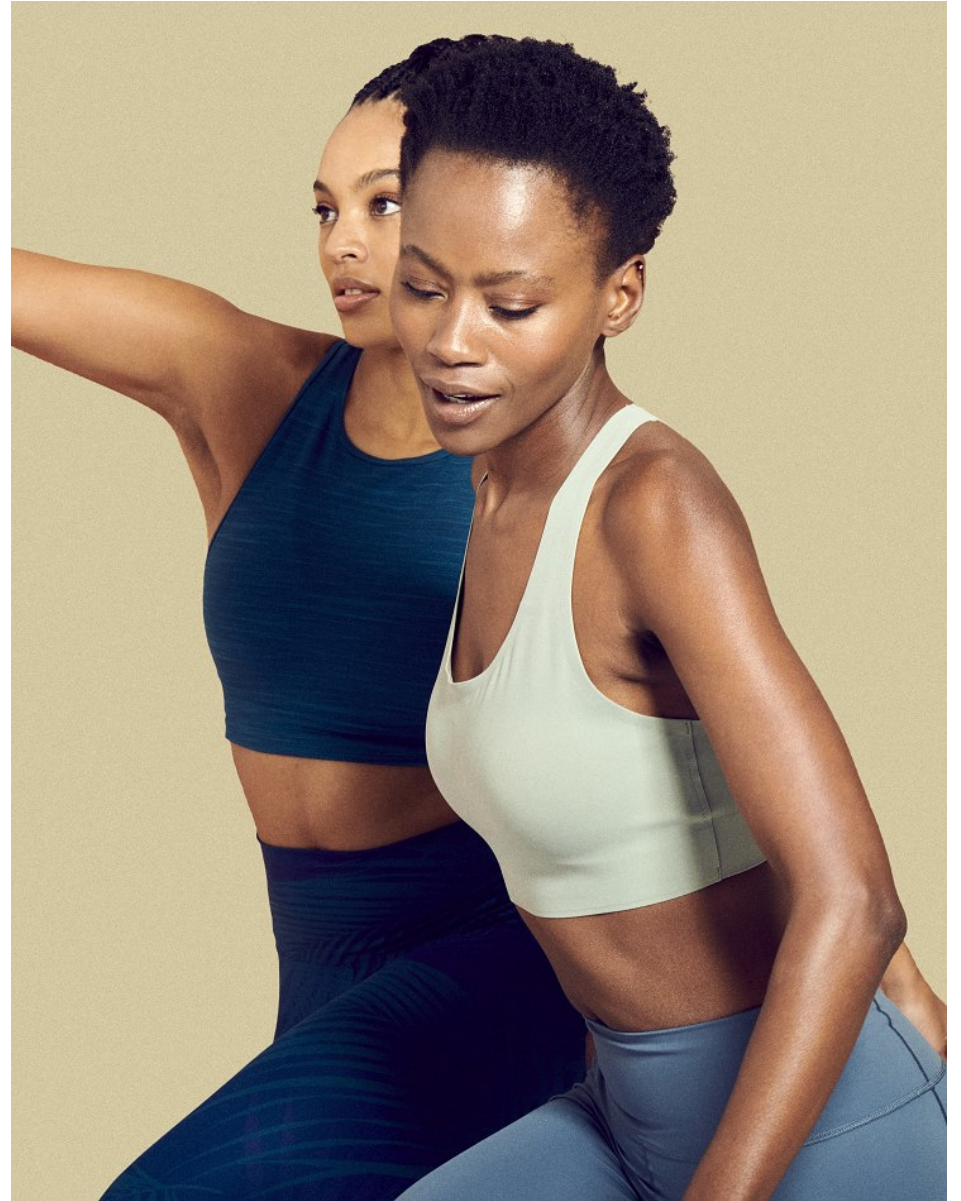

BOSS MODELS

CAPE TOWN

Height: 172cm Bust: 83cm Waist: 67cm Hips: 99cm Shoe: 7.5 UK Hair: Black Eyes: Brown