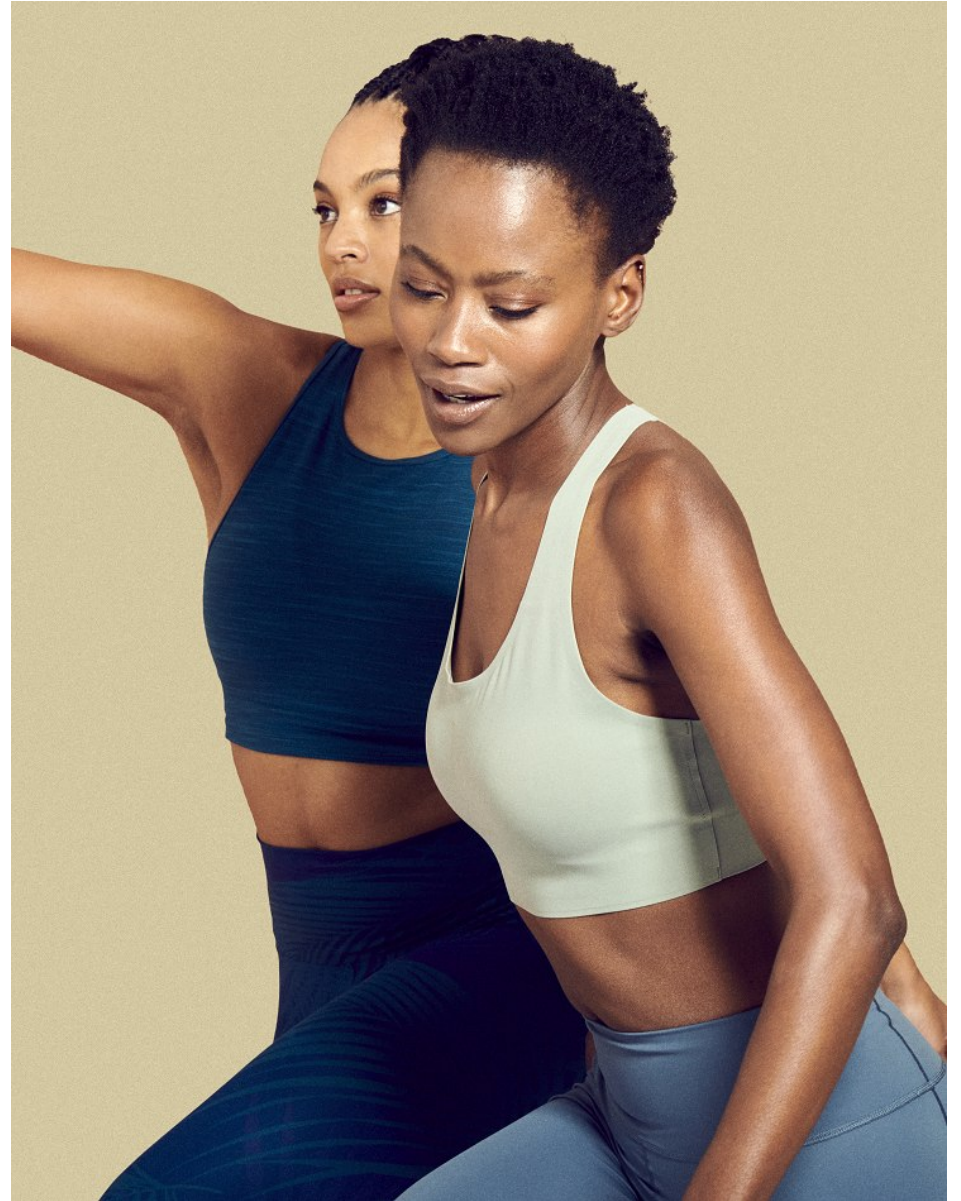

BOSS MODELS

CAPE TOWN

KAONE KARIO

Height: 172cm Bust: 83cm Waist: 67cm Hips: 99cm Shoe: 7.5 UK Hair: Black Eyes: Brown