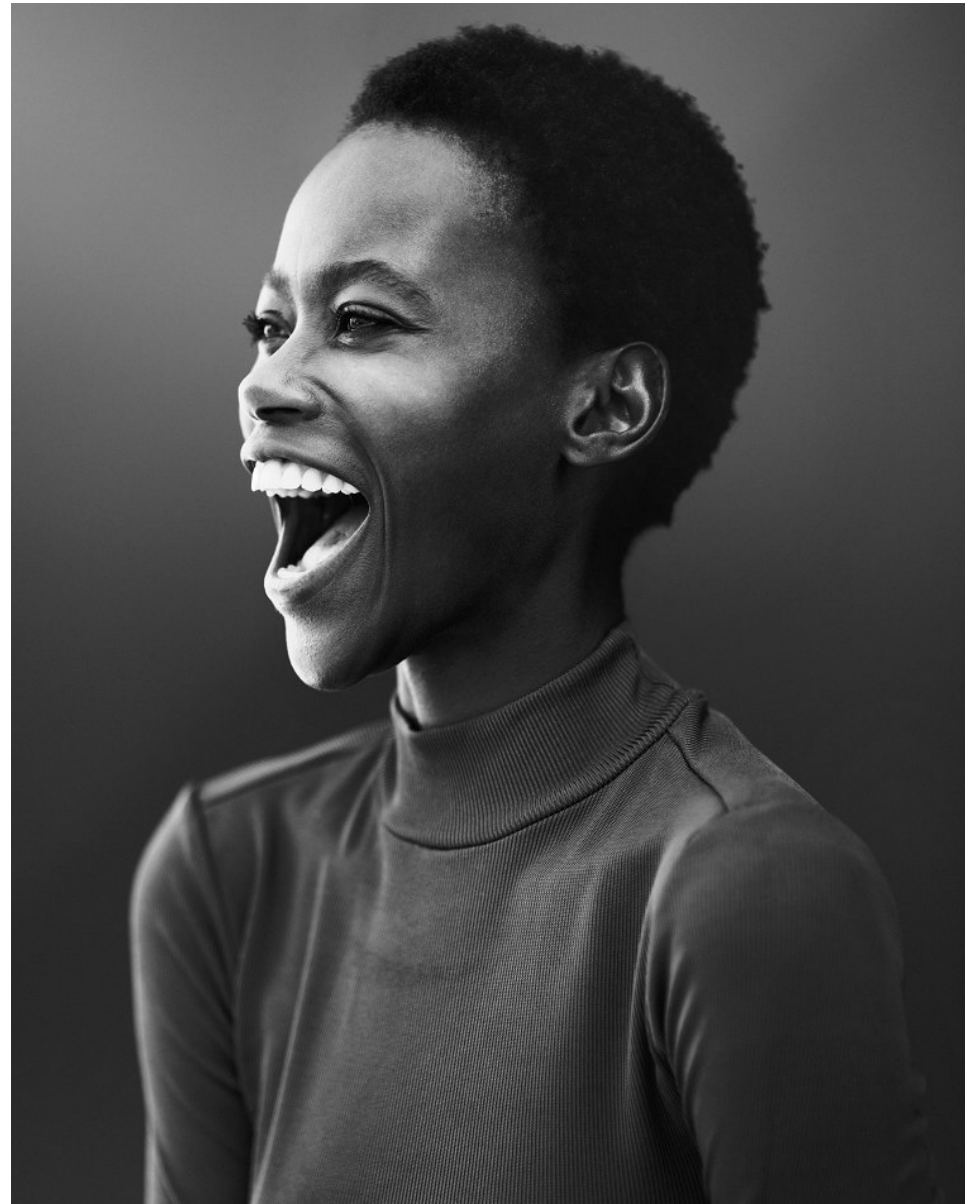

BOSS MODELS

CAPE TOWN

KAONE KARIO

Height: 172cm Bust: 83cm Waist: 67cm Hips: 99cm Shoe: 7.5 UK Hair: Black Eyes: Brown