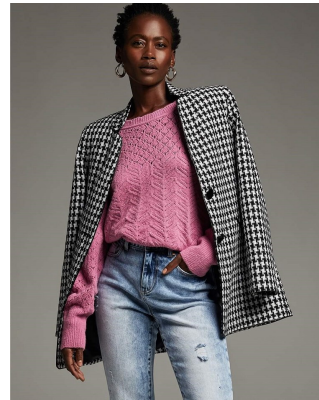

BOSS MODELS

CAPE TOWN

KAONE KARIO

Height: 172cm Bust: 83cm Waist: 67cm Hips: 99cm Shoe: 7.5 UK Hair: Black Eyes: Brown

BOSS MODELS

CAPE TOWN

KAONE KARIO

Height: 172cm Bust: 83cm Waist: 67cm Hips: 99cm Shoe: 7.5 UK Hair: Black Eyes: Brown

BOSS MODELS

CAPE TOWN

KAONE KARIO

Height: 172cm Bust: 83cm Waist: 67cm Hips: 99cm Shoe: 7.5 UK Hair: Black Eyes: Brown