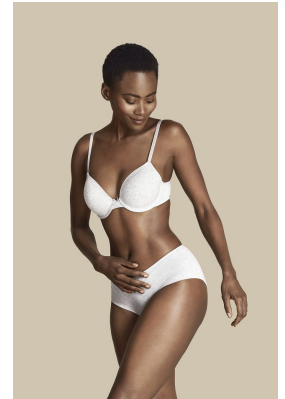

BOSS MODELS

CAPE TOWN

KAONE KARIO

Height: 172cm Bust: 83cm Waist: 67cm Hips: 99cm Shoe: 7.5 UK Hair: Black Eyes: Brown

BOSS MODELS

CAPE TOWN

KAONE KARIO

Height: 172cm Bust: 83cm Waist: 67cm Hips: 99cm Shoe: 7.5 UK Hair: Black Eyes: Brown

BOSS MODELS

CAPE TOWN

KAONE KARIO

Height: 172cm Bust: 83cm Waist: 67cm Hips: 99cm Shoe: 7.5 UK Hair: Black Eyes: Brown