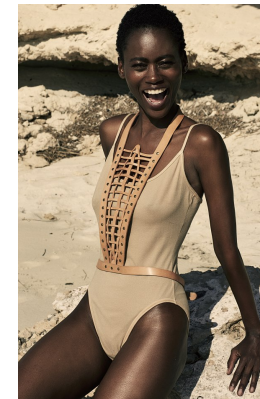

BOSS MODELS

CAPE TOWN

KAONE KARIO

Height: 172cm Bust: 81cm Waist: 65cm Hips: 93cm Shoe: 7.5 UK Hair: Black Eyes: Brown