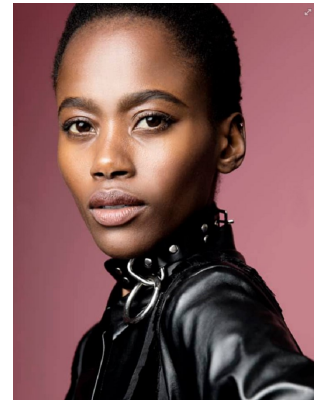

BOSS MODELS

CAPE TOWN

KAONE KARIO

Height: 172cm Bust: 83cm Waist: 67cm Hips: 99cm Shoe: 7.5 UK Hair: Black Eyes: Brown

BOSS MODELS

CAPE TOWN

KAONE KARIO

Height: 172cm Bust: 83cm Waist: 67cm Hips: 99cm Shoe: 7.5 UK Hair: Black Eyes: Brown

BOSS MODELS

CAPE TOWN

KAONE KARIO

Height: 172cm Bust: 83cm Waist: 67cm Hips: 99cm Shoe: 7.5 UK Hair: Black Eyes: Brown