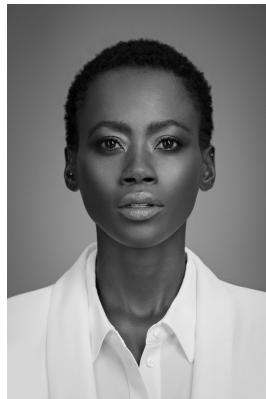

BOSS MODELS

CAPE TOWN

KAONE KARIO

Height: 172cm Bust: 83cm Waist: 67cm Hips: 99cm Shoe: 7.5 UK Hair: Black Eyes: Brown

BOSS MODELS

CAPE TOWN

KAONE KARIO

Height: 172cm Bust: 83cm Waist: 67cm Hips: 99cm Shoe: 7.5 UK Hair: Black Eyes: Brown

BOSS MODELS

CAPE TOWN

KAONE KARIO

Height: 172cm Bust: 83cm Waist: 67cm Hips: 99cm Shoe: 7.5 UK Hair: Black Eyes: Brown