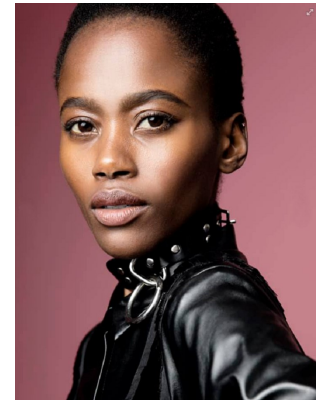

BOSS MODELS

CAPE TOWN

KAONE KARIO

Height: 172cm Bust: 83cm Waist: 67cm Hips: 99cm Shoe: 7.5 UK Hair: Black Eyes: Brown

BOSS MODELS

CAPE TOWN

KAONE KARIO

Height: 172cm Bust: 83cm Waist: 67cm Hips: 99cm Shoe: 7.5 UK Hair: Black Eyes: Brown

BOSS MODELS

CAPE TOWN

KAONE KARIO

Height: 172cm Bust: 83cm Waist: 67cm Hips: 99cm Shoe: 7.5 UK Hair: Black Eyes: Brown