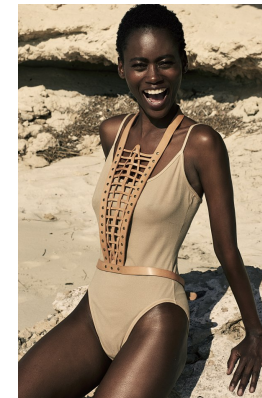

BOSS MODELS

CAPE TOWN

KAONE KARIO

Height: 172cm Bust: 83cm Waist: 67cm Hips: 99cm Shoe: 7.5 UK Hair: Black Eyes: Brown

BOSS MODELS

CAPE TOWN

KAONE KARIO

Height: 172cm Bust: 83cm Waist: 67cm Hips: 99cm Shoe: 7.5 UK Hair: Black Eyes: Brown

BOSS MODELS

CAPE TOWN

KAONE KARIO

Height: 172cm Bust: 83cm Waist: 67cm Hips: 99cm Shoe: 7.5 UK Hair: Black Eyes: Brown