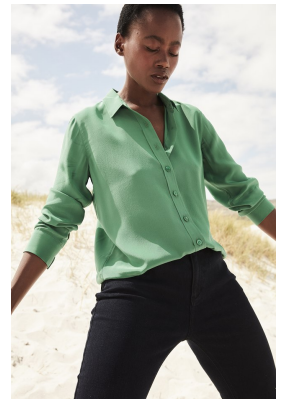

BOSS MODELS

CAPE TOWN

KAONE KARIO

Height: 172cm Bust: 83cm Waist: 67cm Hips: 99cm Shoe: 7.5 UK Hair: Black Eyes: Brown

BOSS MODELS

CAPE TOWN

KAONE KARIO

Height: 172cm Bust: 83cm Waist: 67cm Hips: 99cm Shoe: 7.5 UK Hair: Black Eyes: Brown

BOSS MODELS

CAPE TOWN

KAONE KARIO

Height: 172cm Bust: 83cm Waist: 67cm Hips: 99cm Shoe: 7.5 UK Hair: Black Eyes: Brown