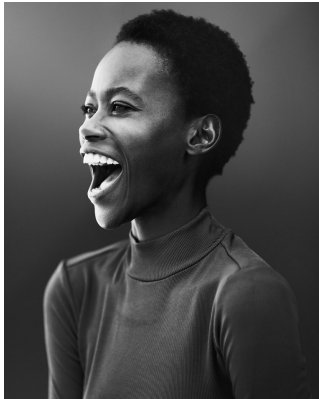

BOSS MODELS

CAPE TOWN

KAONE KARIO

Height: 172cm Bust: 83cm Waist: 67cm Hips: 99cm Shoe: 7.5 UK Hair: Black Eyes: Brown

BOSS MODELS

CAPE TOWN

KAONE KARIO

Height: 172cm Bust: 83cm Waist: 67cm Hips: 99cm Shoe: 7.5 UK Hair: Black Eyes: Brown

BOSS MODELS

CAPE TOWN

KAONE KARIO

Height: 172cm Bust: 83cm Waist: 67cm Hips: 99cm Shoe: 7.5 UK Hair: Black Eyes: Brown