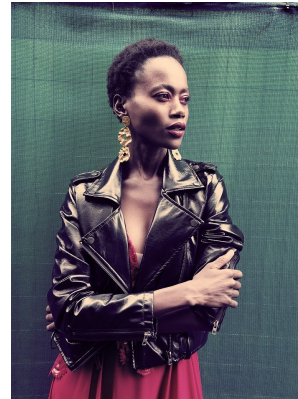

BOSS MODELS

CAPE TOWN

KAONE KARIO

Height: 172cm Bust: 83cm Waist: 67cm Hips: 99cm Shoe: 7.5 UK Hair: Black Eyes: Brown

BOSS MODELS

CAPE TOWN

KAONE KARIO

Height: 172cm Bust: 83cm Waist: 67cm Hips: 99cm Shoe: 7.5 UK Hair: Black Eyes: Brown

BOSS MODELS

CAPE TOWN

KAONE KARIO

Height: 172cm Bust: 83cm Waist: 67cm Hips: 99cm Shoe: 7.5 UK Hair: Black Eyes: Brown