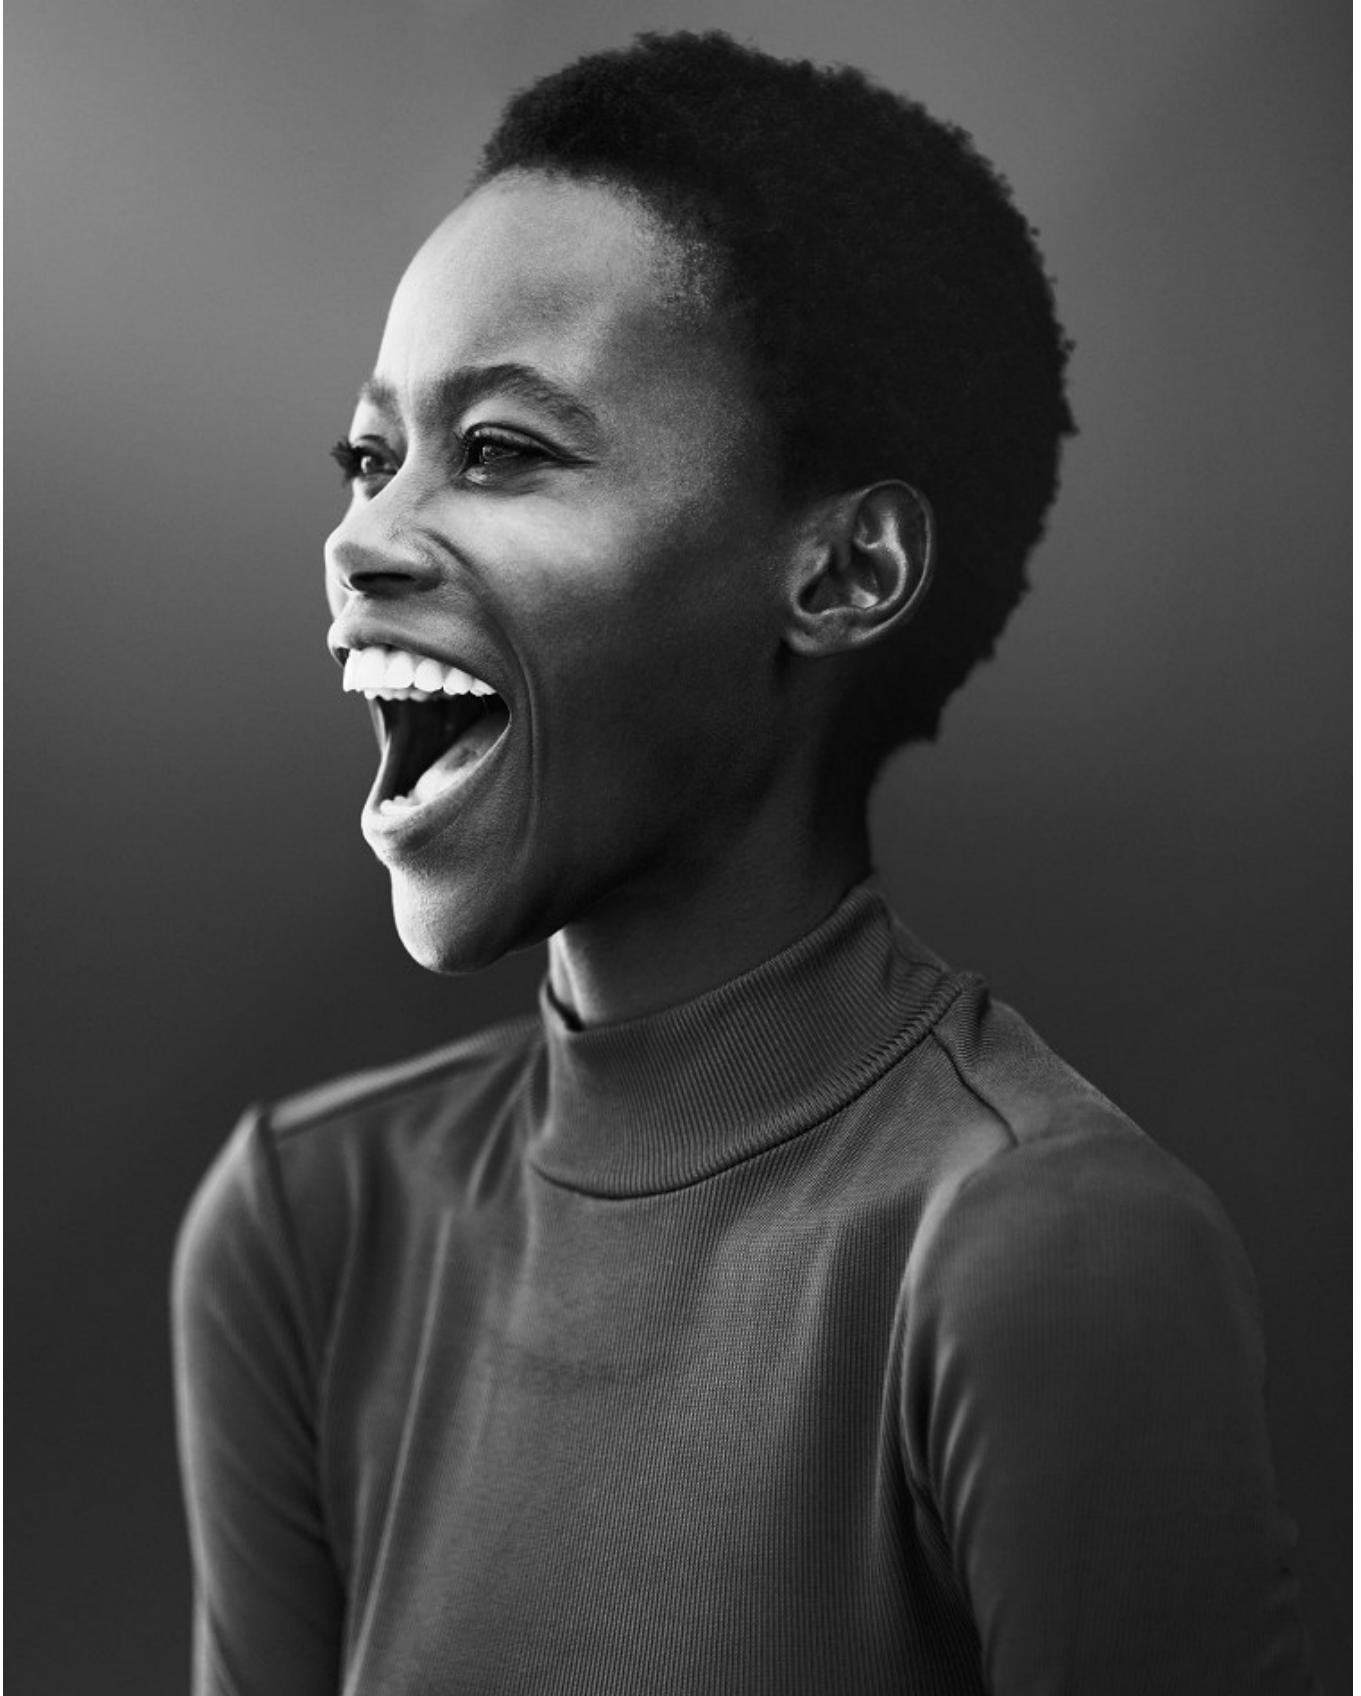

BOSS MODELS

CAPE TOWN

KAONE KARIO

Height: 172cm Bust: 81cm Waist: 65cm Hips: 93cm Shoe: 7.5 UK Hair: Black Eyes: Brown

BOSS MODELS

CAPE TOWN

KAONE KARIO

Height: 172cm Bust: 81cm Waist: 65cm Hips: 93cm Shoe: 7.5 UK Hair: Black Eyes: Brown