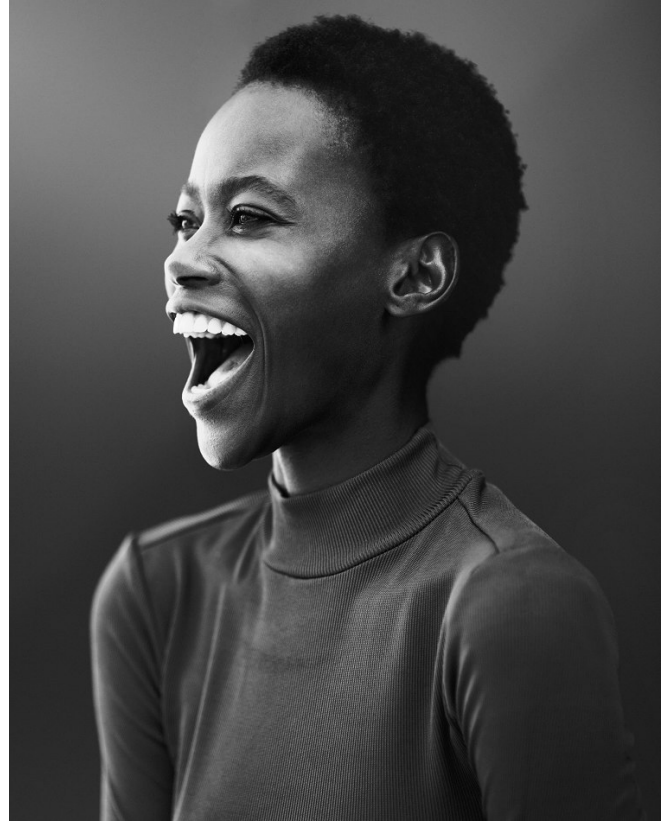

BOSS MODELS

CAPE TOWN

KAONE KARIO

Height: 172cm Bust: 83cm Waist: 67cm Hips: 99cm Shoe: 7.5 UK Hair: Black Eyes: Brown