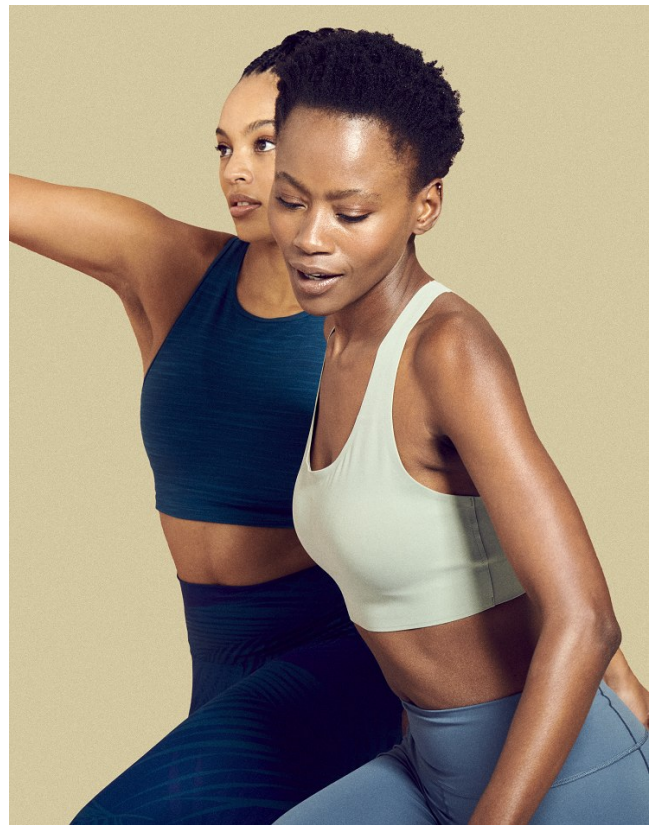

BOSS MODELS

CAPE TOWN

KAONE KARIO

Height: 172cm Bust: 83cm Waist: 67cm Hips: 99cm Shoe: 7.5 UK Hair: Black Eyes: Brown