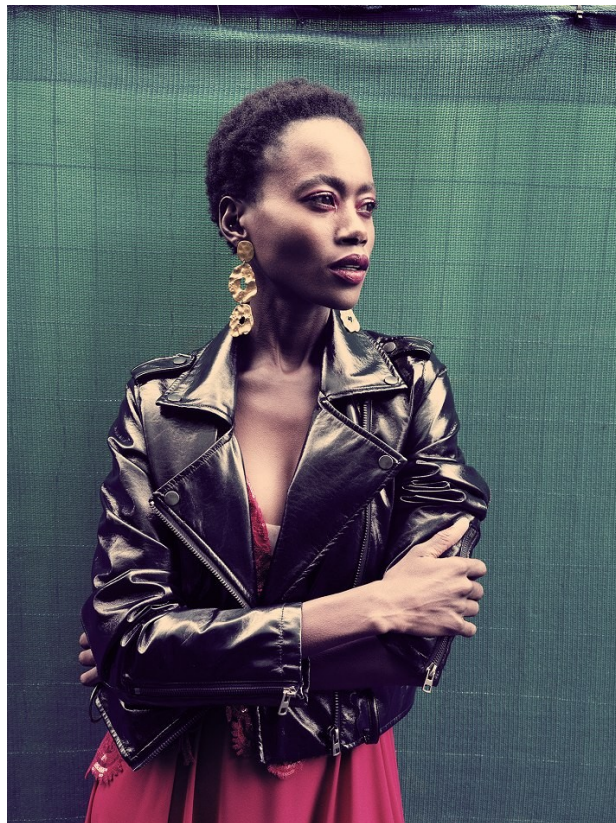

BOSS MODELS

CAPE TOWN

KAONE KARIO

Height: 172cm Bust: 81cm Waist: 65cm Hips: 93cm Shoe: 7.5 UK Hair: Black Eyes: Brown

BOSS MODELS

CAPE TOWN

KAONE KARIO

Height: 172cm Bust: 81cm Waist: 65cm Hips: 93cm Shoe: 7.5 UK Hair: Black Eyes: Brown