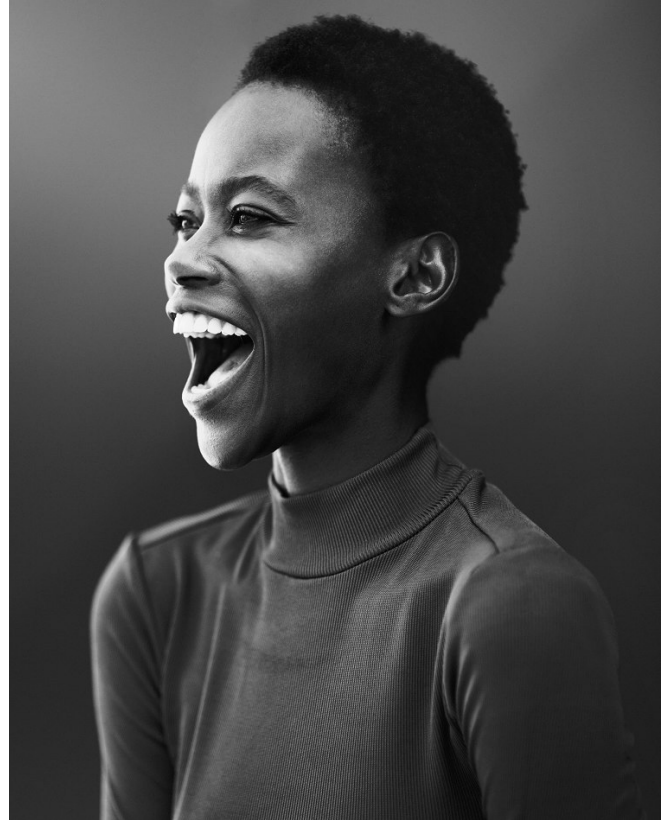

BOSS MODELS

CAPE TOWN

KAONE KARIO

Height: 172cm Bust: 83cm Waist: 67cm Hips: 99cm Shoe: 7.5 UK Hair: Black Eyes: Brown