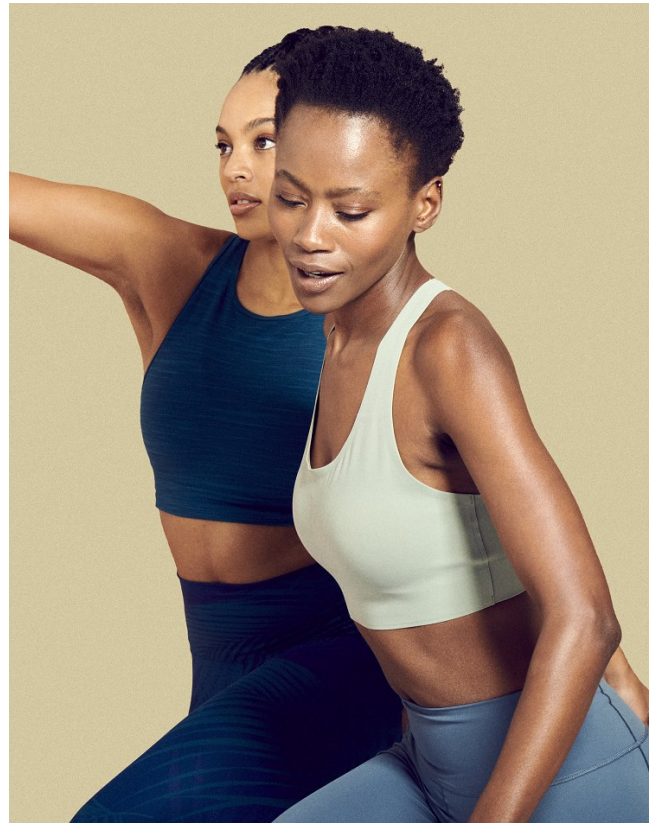

BOSS MODELS

CAPE TOWN

KAONE KARIO

Height: 172cm Bust: 83cm Waist: 67cm Hips: 99cm Shoe: 7.5 UK Hair: Black Eyes: Brown