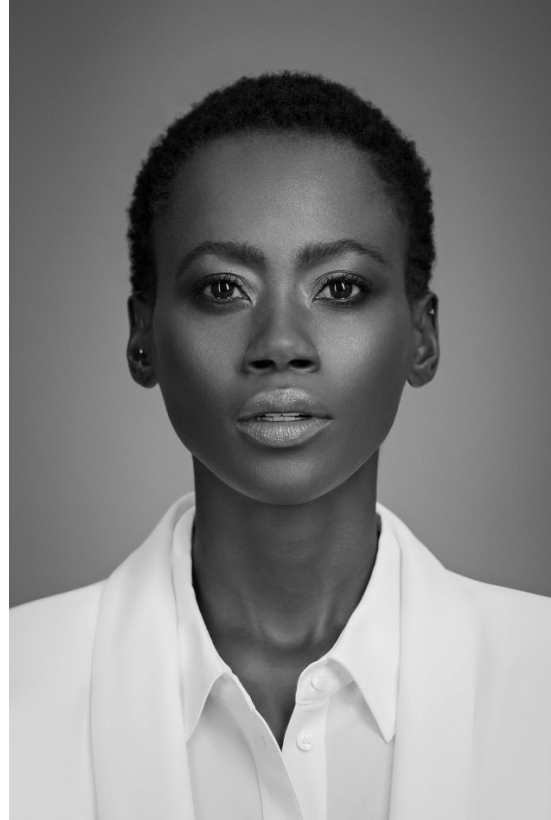

BOSS MODELS

CAPE TOWN

KAONE KARIO

Height: 172cm Bust: 81cm Waist: 65cm Hips: 93cm Shoe: 7.5 UK Hair: Black Eyes: Brown