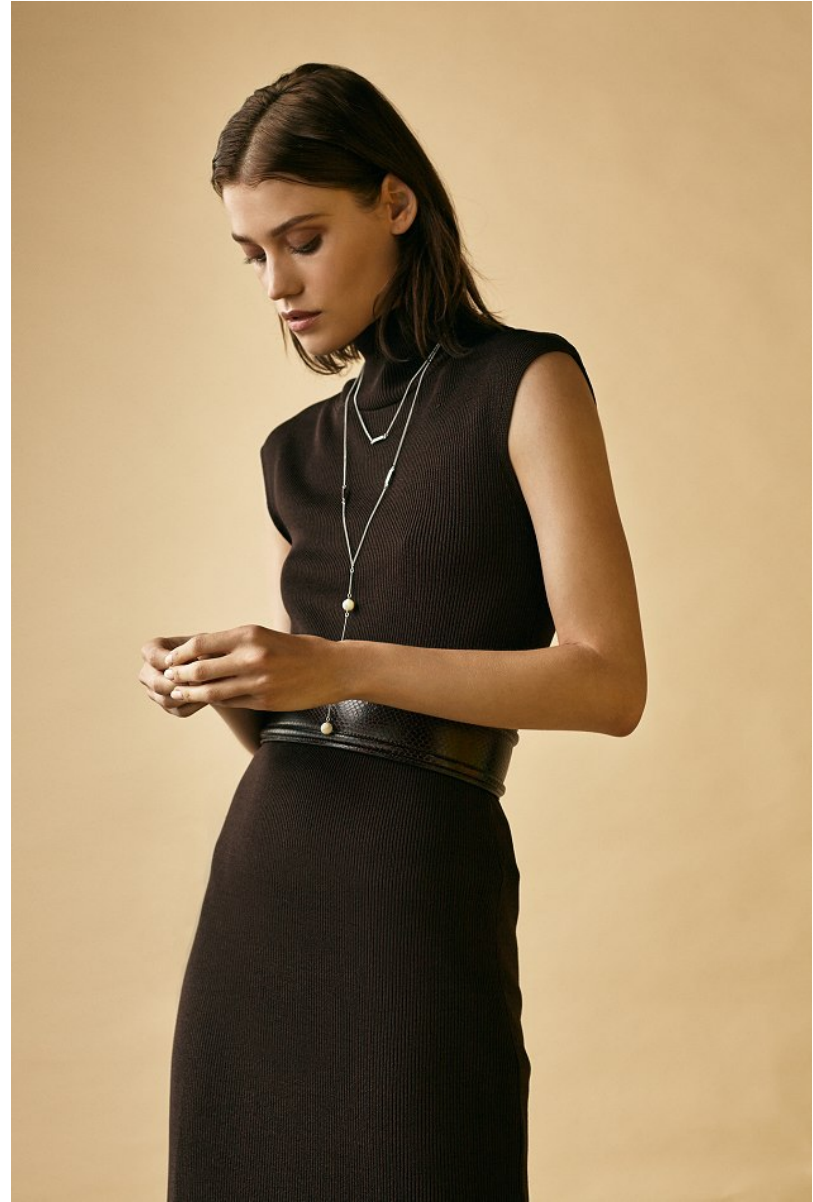

BOSS MODELS

CAPE TOWN

Height: 175cm Bust: 83cm Waist: 63cm Hips: 86cm Shoe: 7 UK Hair: Dark Brown Eyes: Green