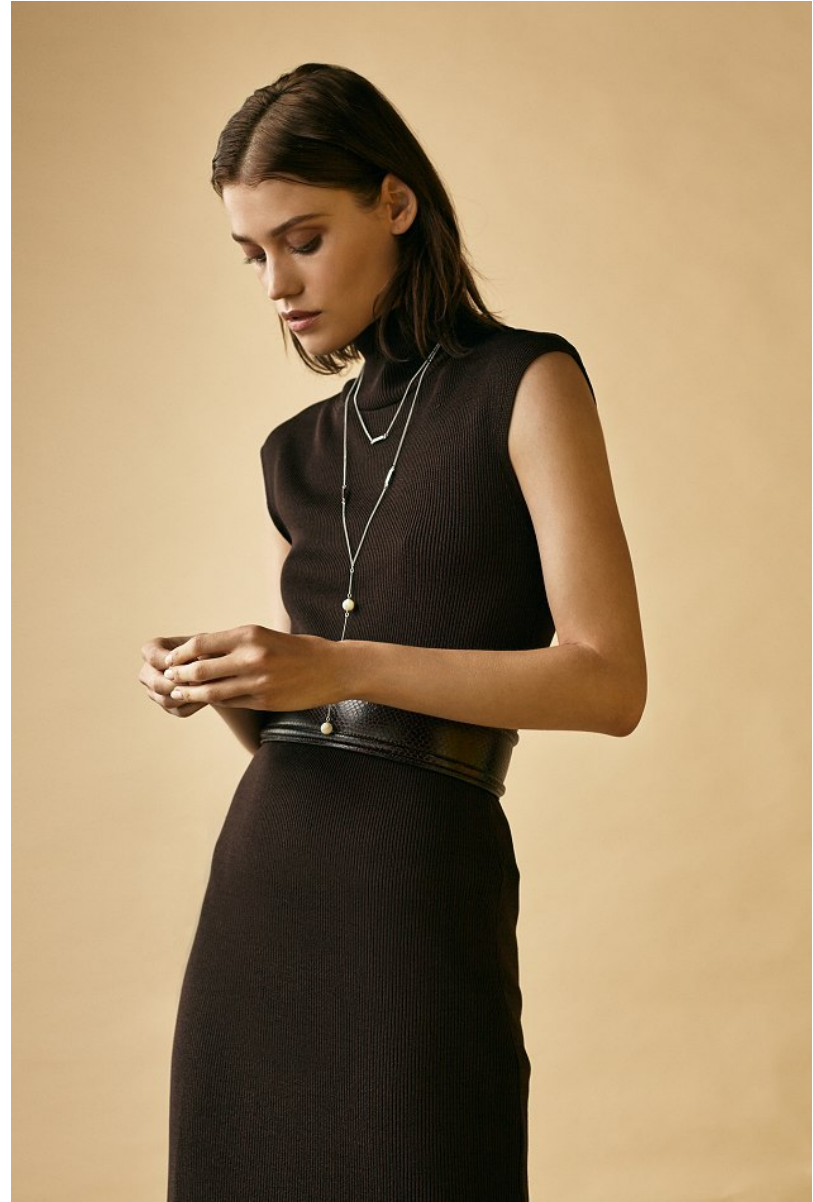

BOSS MODELS

CAPE TOWN

EMILY MEULEMAN

Height: 175cm Bust: 83cm Waist: 63cm Hips: 86cm Shoe: 7 UK Hair: Dark Brown Eyes: Green

BOSS MODELS

CAPE TOWN

EMILY MEULEMAN

Height: 175cm Bust: 83cm Waist: 63cm Hips: 86cm Shoe: 7 UK Hair: Dark Brown Eyes: Green