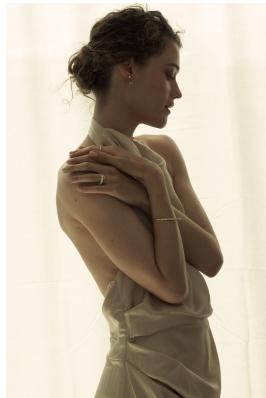

BOSS MODELS

CAPE TOWN

EMILY MEULEMAN

Height: 175cm Bust: 83cm Waist: 63cm Hips: 86cm Shoe: 7 UK Hair: Dark Brown Eyes: Green

BOSS MODELS

CAPE TOWN

EMILY MEULEMAN

Height: 175cm Bust: 83cm Waist: 63cm Hips: 86cm Shoe: 7 UK Hair: Dark Brown Eyes: Green