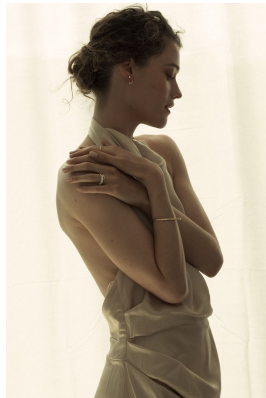

# BOSS MODELS

CAPE TOWN

## EMILY MEULEMAN

Height: 175cm Bust: 83cm Waist: 63cm Hips: 86cm Shoe: 7 UK Hair: Dark Brown Eyes: Green

# BOSS MODELS

CAPE TOWN

EMILY MEULEMAN

Height: 175cm Bust: 83cm Waist: 63cm Hips: 86cm Shoe: 7 UK Hair: Dark Brown Eyes: Green