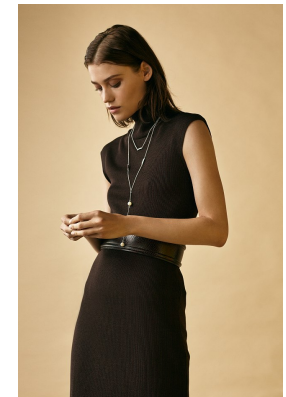

BOSS MODELS

CAPE TOWN

EMILY MEULEMAN

Height: 175cm Bust: 83cm Waist: 63cm Hips: 86cm Shoe: 7 UK Hair: Dark Brown Eyes: Green

BOSS MODELS

CAPE TOWN

EMILY MEULEMAN

Height: 175cm Bust: 83cm Waist: 63cm Hips: 86cm Shoe: 7 UK Hair: Dark Brown Eyes: Green