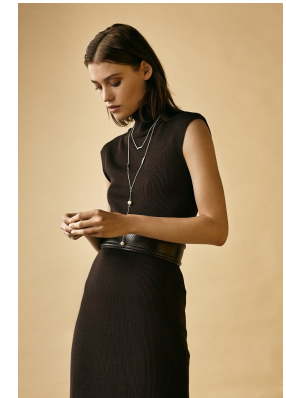

BOSS MODELS

CAPE TOWN

EMILY MEULEMAN

Height: 175cm Bust: 83cm Waist: 63cm Hips: 86cm Shoe: 7 UK Hair: Dark Brown Eyes: Green

BOSS MODELS

CAPE TOWN

EMILY MEULEMAN

Height: 175cm Bust: 83cm Waist: 63cm Hips: 86cm Shoe: 7 UK Hair: Dark Brown Eyes: Green