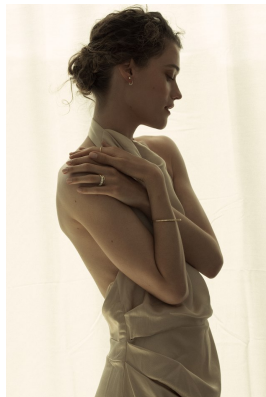

BOSS MODELS

CAPE TOWN

EMILY MEULEMAN

Height: 175cm Bust: 83cm Waist: 63cm Hips: 86cm Shoe: 7 UK Hair: Dark Brown Eyes: Green

BOSS MODELS

CAPE TOWN

EMILY MEULEMAN

Height: 175cm Bust: 83cm Waist: 63cm Hips: 86cm Shoe: 7 UK Hair: Dark Brown Eyes: Green