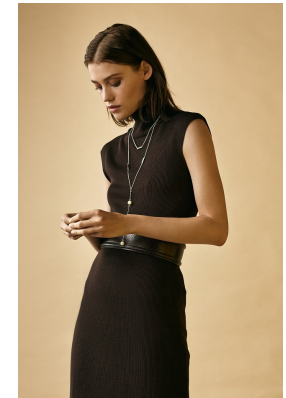

# BOSS MODELS

CAPE TOWN

## EMILY MEULEMAN

Height: 175cm Bust: 83cm Waist: 63cm Hips: 86cm Shoe: 7 UK Hair: Dark Brown Eyes: Green

# BOSS MODELS

CAPE TOWN

EMILY MEULEMAN

Height: 175cm Bust: 83cm Waist: 63cm Hips: 86cm Shoe: 7 UK Hair: Dark Brown Eyes: Green