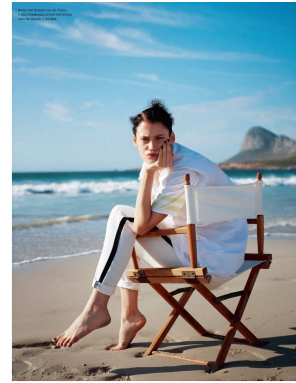

BOSS MODELS

CAPE TOWN

EMILY MEULEMAN

Height: 175cm Bust: 83cm Waist: 63cm Hips: 86cm Shoe: 7 UK Hair: Dark Brown Eyes: Green

BOSS MODELS

CAPE TOWN

EMILY MEULEMAN

Height: 175cm Bust: 83cm Waist: 63cm Hips: 86cm Shoe: 7 UK Hair: Dark Brown Eyes: Green