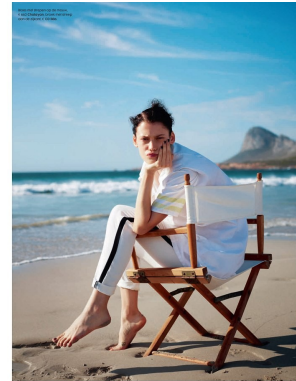

BOSS MODELS

CAPE TOWN

EMILY MEULEMAN

Height: 175cm Bust: 83cm Waist: 63cm Hips: 86cm Shoe: 7 UK Hair: Dark Brown Eyes: Green

BOSS MODELS

CAPE TOWN

EMILY MEULEMAN

Height: 175cm Bust: 83cm Waist: 63cm Hips: 86cm Shoe: 7 UK Hair: Dark Brown Eyes: Green