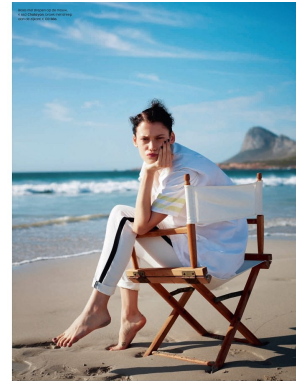

# BOSS MODELS

CAPE TOWN

## EMILY MEULEMAN

Height: 175cm Bust: 83cm Waist: 63cm Hips: 86cm Shoe: 7 UK Hair: Dark Brown Eyes: Green

# BOSS MODELS

CAPE TOWN

EMILY MEULEMAN

Height: 175cm Bust: 83cm Waist: 63cm Hips: 86cm Shoe: 7 UK Hair: Dark Brown Eyes: Green