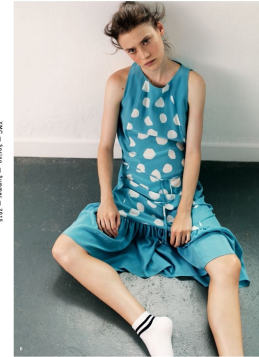

BOSS MODELS

CAPE TOWN

EMILY MEULEMAN

Height: 175cm Bust: 83cm Waist: 63cm Hips: 86cm Shoe: 7 UK Hair: Dark Brown Eyes: Green

BOSS MODELS

CAPE TOWN

EMILY MEULEMAN

Height: 175cm Bust: 83cm Waist: 63cm Hips: 86cm Shoe: 7 UK Hair: Dark Brown Eyes: Green