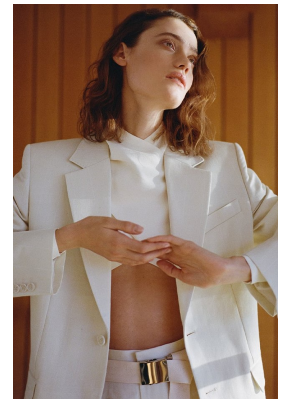

BOSS MODELS

CAPE TOWN

EMILY MEULEMAN

Height: 175cm Bust: 83cm Waist: 63cm Hips: 86cm Shoe: 7 UK Hair: Dark Brown Eyes: Green

BOSS MODELS

CAPE TOWN

EMILY MEULEMAN

Height: 175cm Bust: 83cm Waist: 63cm Hips: 86cm Shoe: 7 UK Hair: Dark Brown Eyes: Green