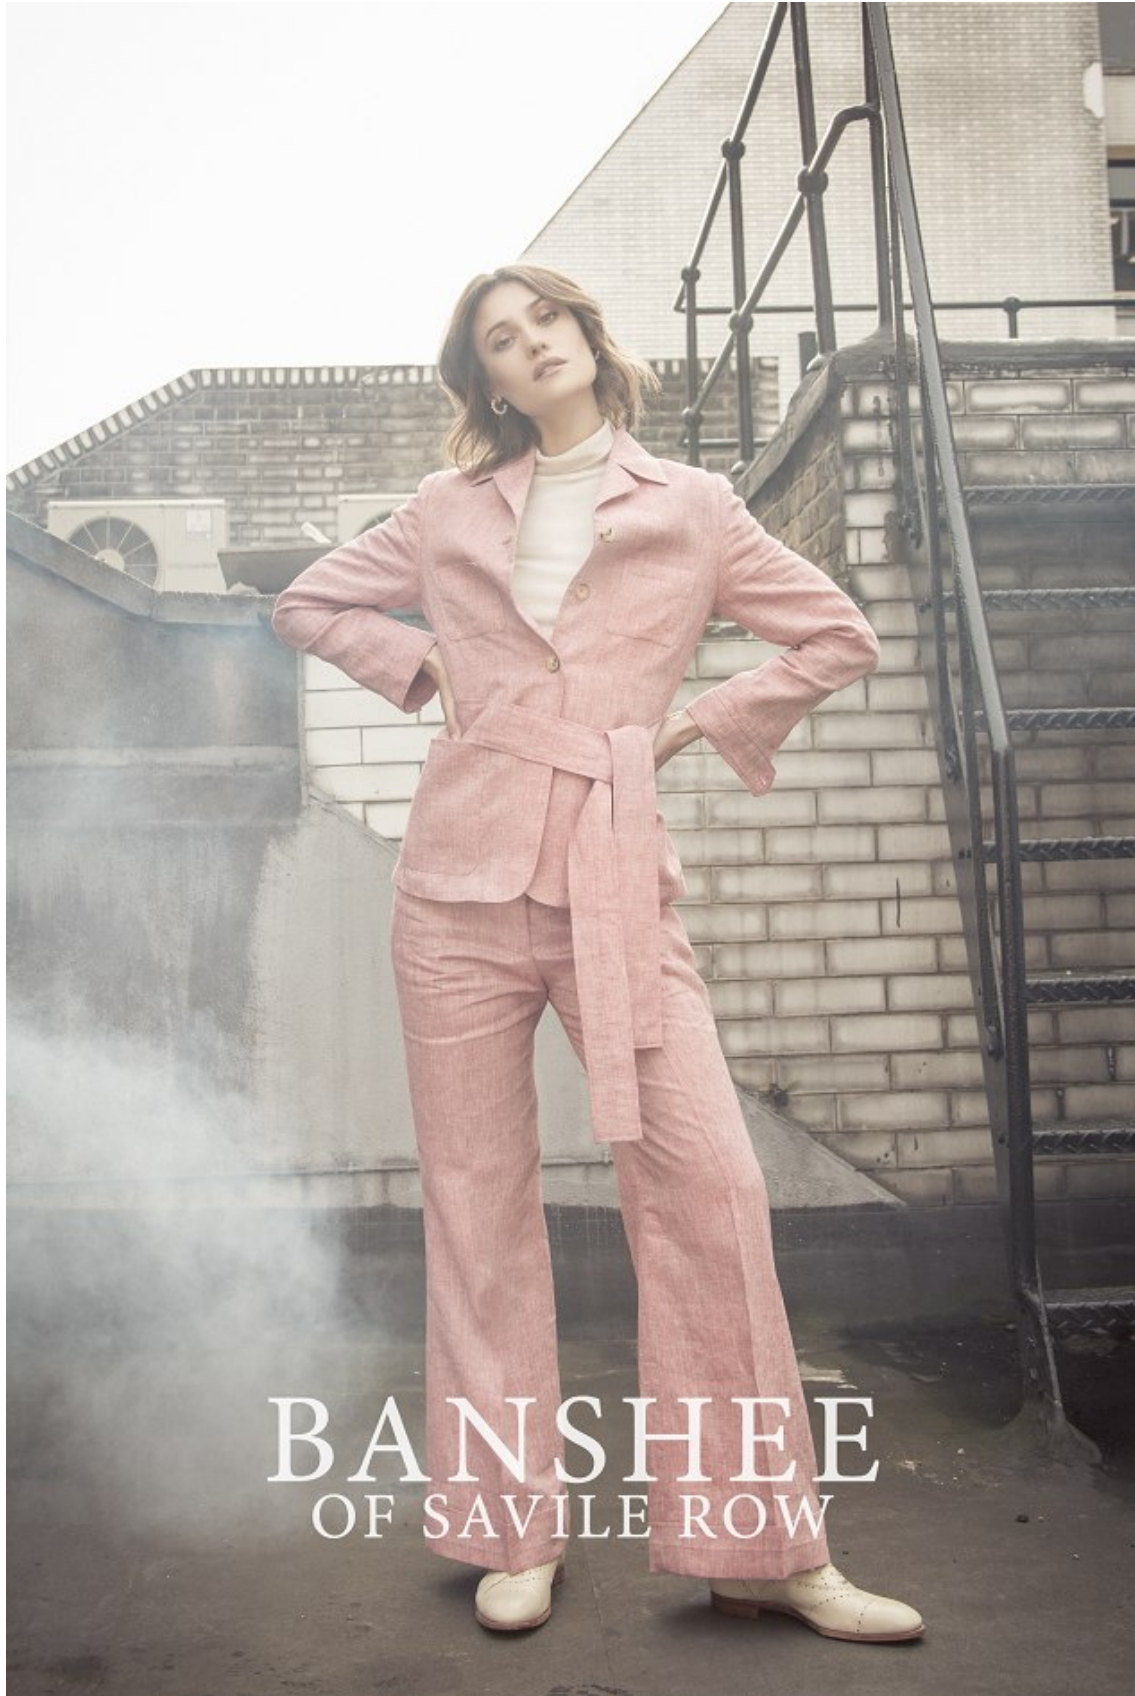

BOSS MODELS

CAPE TOWN

BANSHEE
OF SAVILE ROW

EMILY MEULEMAN

Height: 175cm Bust: 83cm Waist: 63cm Hips: 86cm Shoe: 7 UK Hair: Dark Brown Eyes: Green