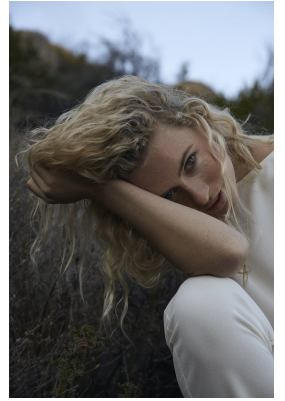

# BOSS MODELS

CAPE TOWN

EMMA ELLIS BROWN

Height: 172cm Bust: 91cm Waist: 73cm Hips: 112cm Shoe: 6 UK Hair: Blonde Eyes: Blue