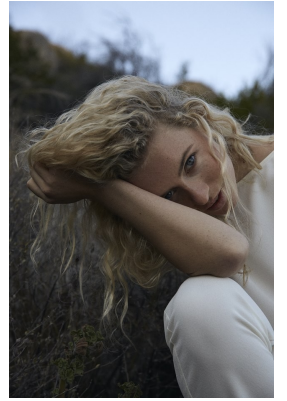

BOSS MODELS

CAPE TOWN

EMMA ELLIS BROWN

Height: 172cm Bust: 88cm Waist: 73cm Hips: 107cm Shoe: 6 UK Hair: Blonde Eyes: Blue

BOSS MODELS

CAPE TOWN

EMMA ELLIS BROWN

Height: 172cm Bust: 88cm Waist: 73cm Hips: 107cm Shoe: 6 UK Hair: Blonde Eyes: Blue