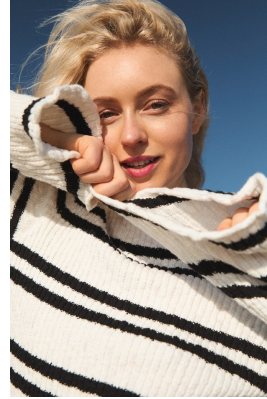

BOSS MODELS

CAPE TOWN

EMMA ELLIS BROWN

Height: 172cm Bust: 91cm Waist: 73cm Hips: 112cm Shoe: 6 UK Hair: Blonde Eyes: Blue

BOSS MODELS

CAPE TOWN

EMMA ELLIS BROWN

Height: 172cm Bust: 91cm Waist: 73cm Hips: 112cm Shoe: 6 UK Hair: Blonde Eyes: Blue