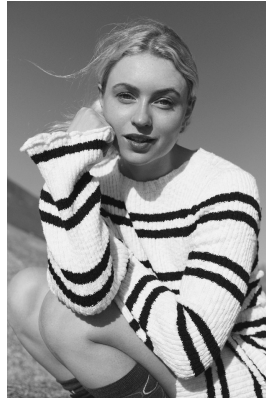

# BOSS MODELS

CAPE TOWN

EMMA ELLIS BROWN

Height: 172cm Bust: 91cm Waist: 73cm Hips: 112cm Shoe: 6 UK Hair: Blonde Eyes: Blue