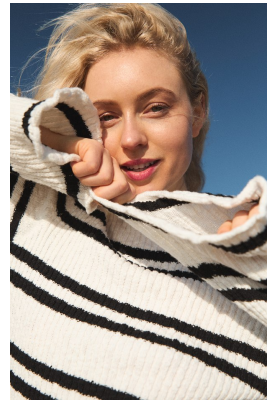

# BOSS MODELS

CAPE TOWN

EMMA ELLIS BROWN

Height: 172cm Bust: 91cm Waist: 73cm Hips: 112cm Shoe: 6 UK Hair: Blonde Eyes: Blue