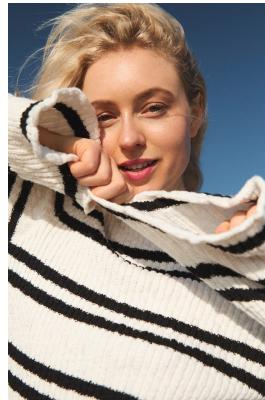

BOSS MODELS

CAPE TOWN

EMMA ELLIS BROWN

Height: 172cm Bust: 88cm Waist: 73cm Hips: 107cm Shoe: 6 UK Hair: Blonde Eyes: Blue

BOSS MODELS

CAPE TOWN

EMMA ELLIS BROWN

Height: 172cm Bust: 88cm Waist: 73cm Hips: 107cm Shoe: 6 UK Hair: Blonde Eyes: Blue