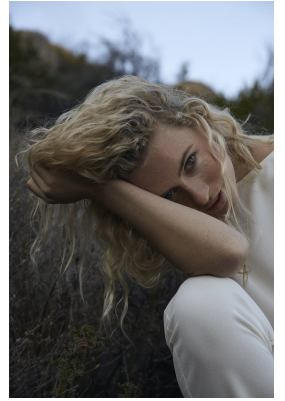

BOSS MODELS

CAPE TOWN

EMMA ELLIS BROWN

Height: 172cm Bust: 88cm Waist: 73cm Hips: 107cm Shoe: 6 UK Hair: Blonde Eyes: Blue

BOSS MODELS

CAPE TOWN

EMMA ELLIS BROWN

Height: 172cm Bust: 88cm Waist: 73cm Hips: 107cm Shoe: 6 UK Hair: Blonde Eyes: Blue