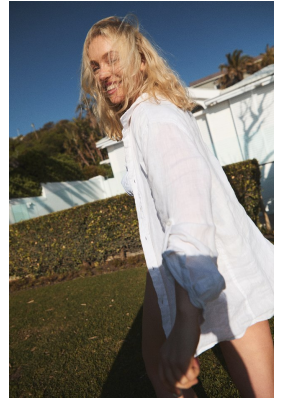

BOSS MODELS

CAPE TOWN

EMMA ELLIS BROWN

Height: 172cm Bust: 88cm Waist: 73cm Hips: 107cm Shoe: 6 UK Hair: Blonde Eyes: Blue

BOSS MODELS

CAPE TOWN

EMMA ELLIS BROWN

Height: 172cm Bust: 88cm Waist: 73cm Hips: 107cm Shoe: 6 UK Hair: Blonde Eyes: Blue